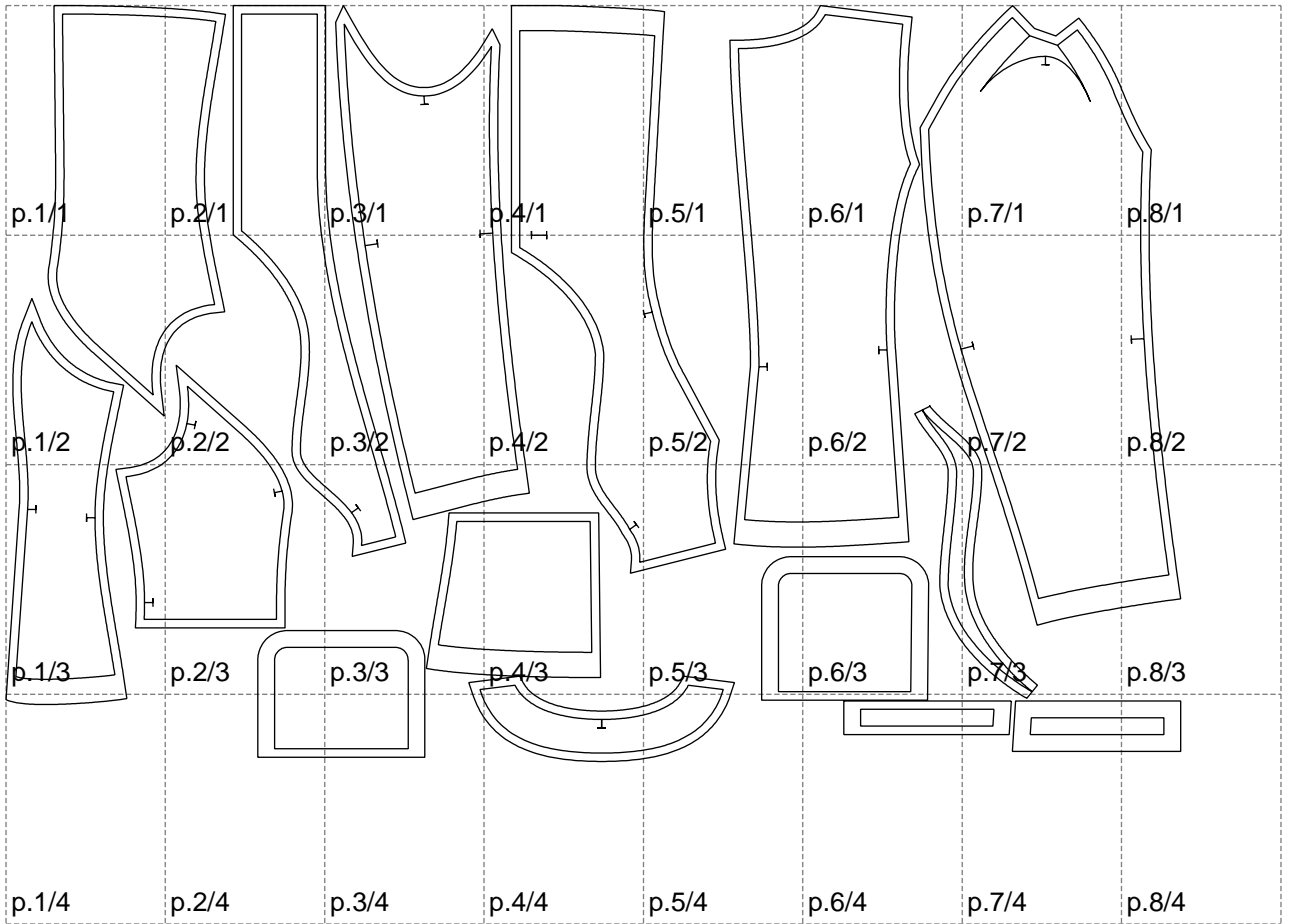

Not for print

Paper size: A4, size:1399.00 x900.08 mm

# Example

size:1499.00 x1448.70 mm

Maneken =1 ver.0

rz\_1=170

rz\_16=108

rz\_17=92.5

rz\_18=89.2

rz\_19=116

rz\_20=113

---

. . . . .  
. . . . .  
. . . . .