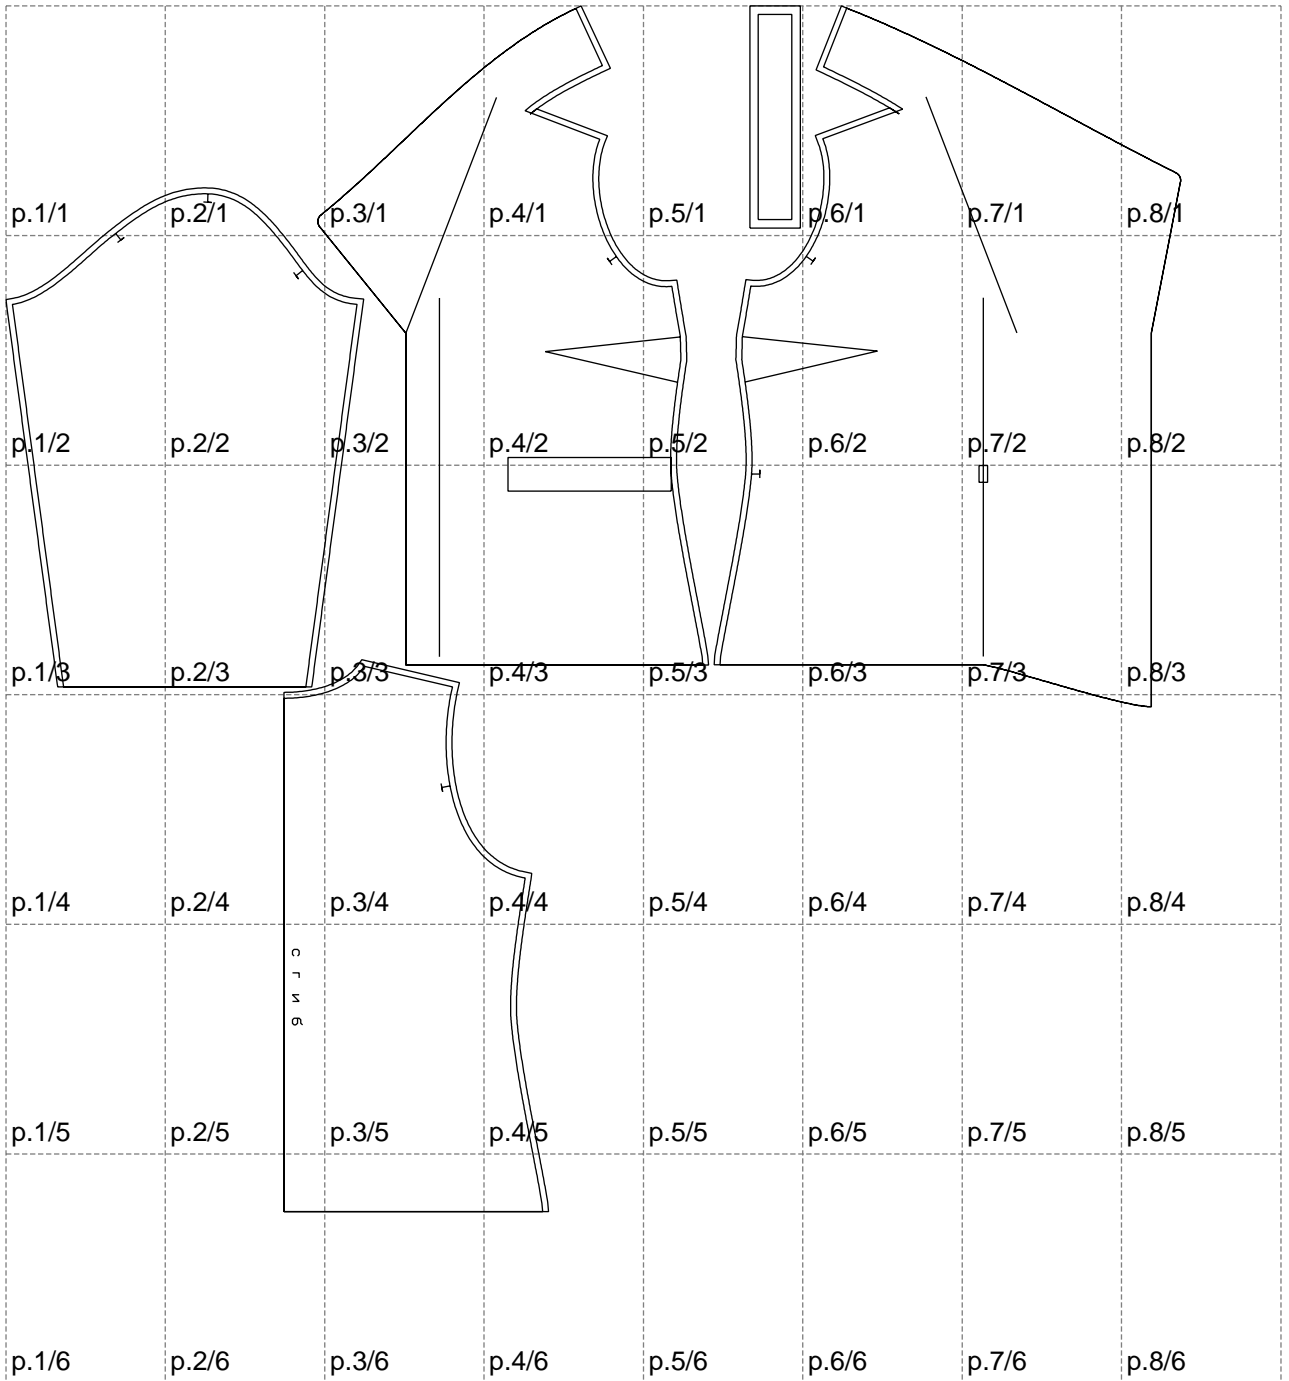

Not for print

Paper size: A4, size:1399.00 x1435.61 mm

# Example

size:1448.86 x1449.38 mm

Maneken =1 ver.0

rz\_1=170

rz\_16=108

rz\_17=92.5

rz\_18=89.2

rz\_19=116

rz\_20=113

---

. . . . .  
. . . . .  
. . . . .