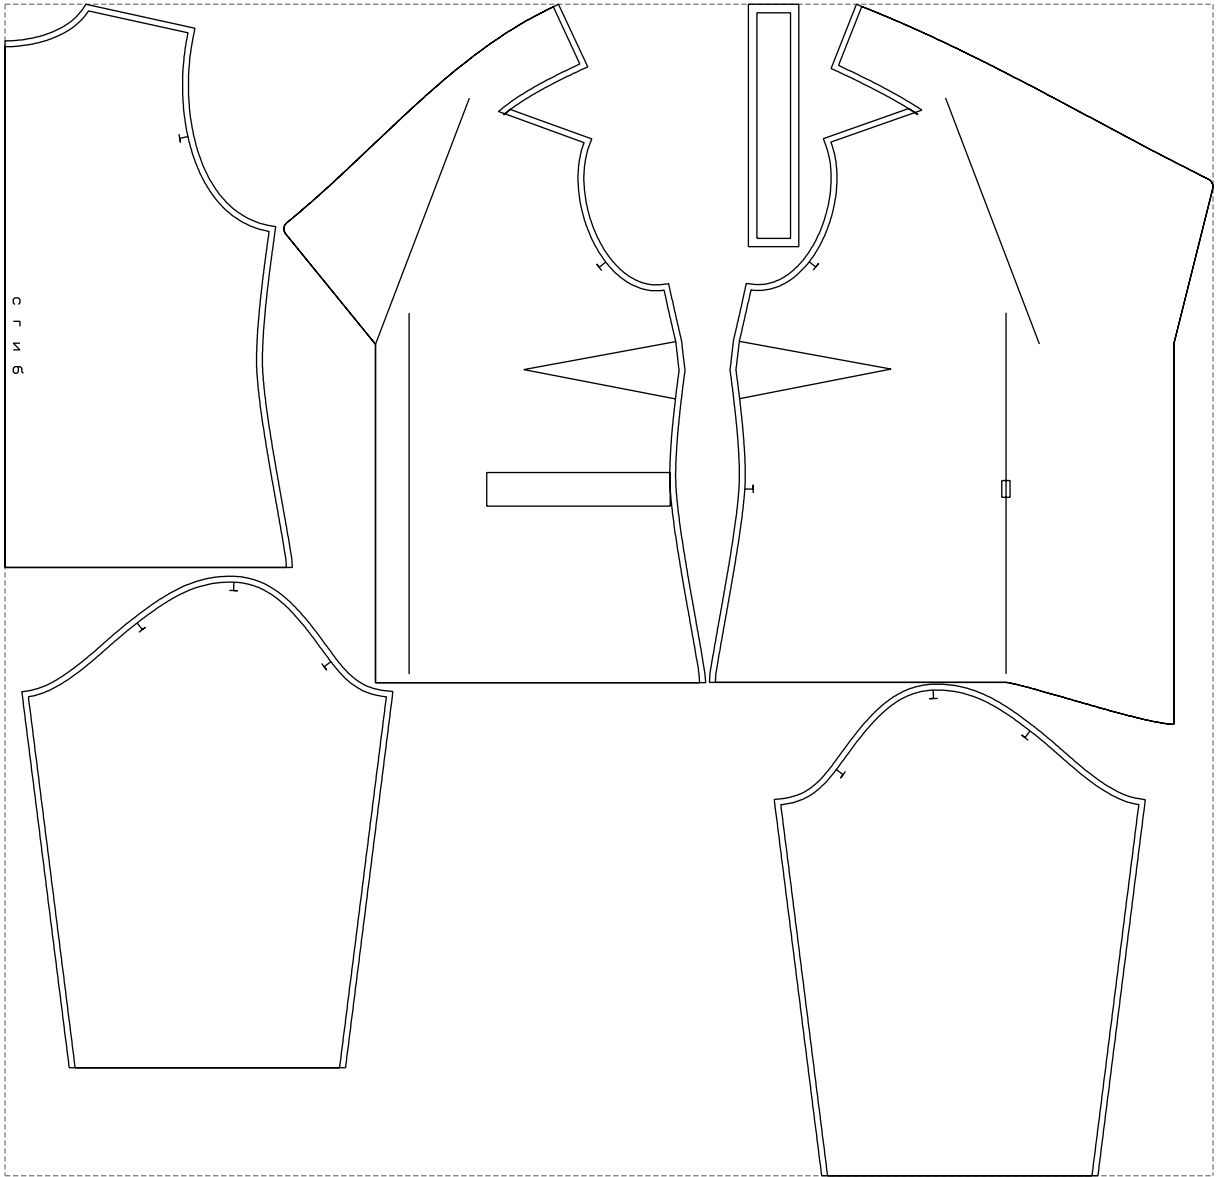

# Example

size:1438.65 x1395.35 mm

Maneken =1 ver.0

rz\_1=170

rz\_16=120

rz\_17=104

rz\_18=103.6

rz\_19=128