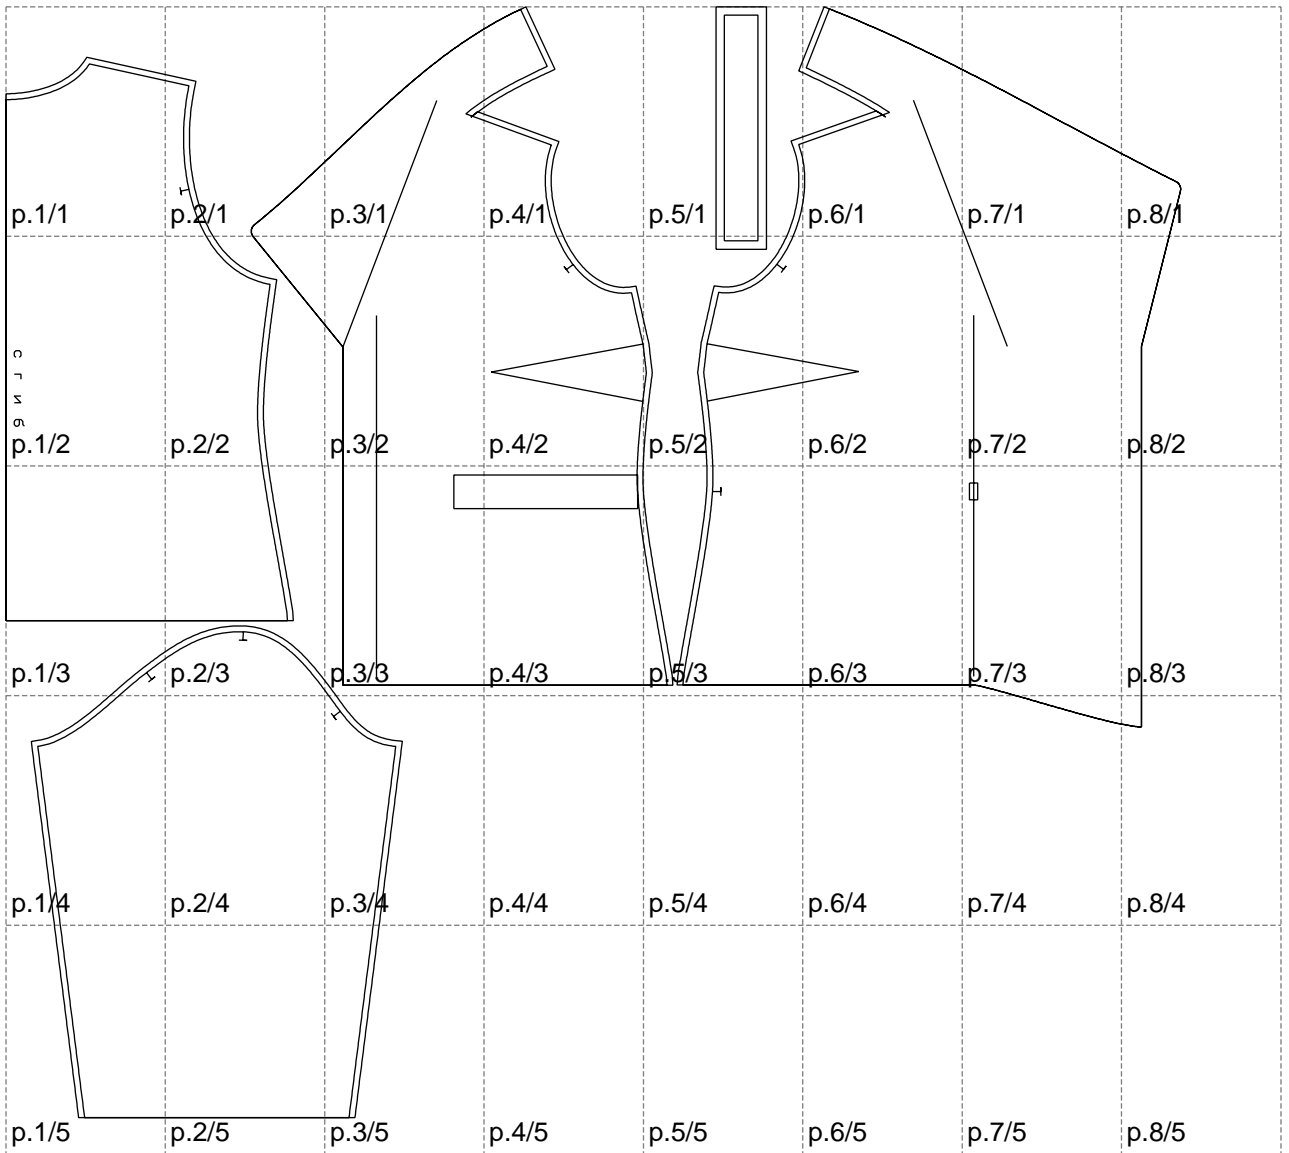

Not for print

Paper size: A4, size:1399.00 x1322.87 mm

# Example

size:1438.65 x1395.35 mm

Maneken =1 ver.0

rz\_1=170

rz\_16=120

rz\_17=104

rz\_18=103.6

rz\_19=128

rz\_20=125.1

---

. . . . .  
. . . . .  
. . . . .