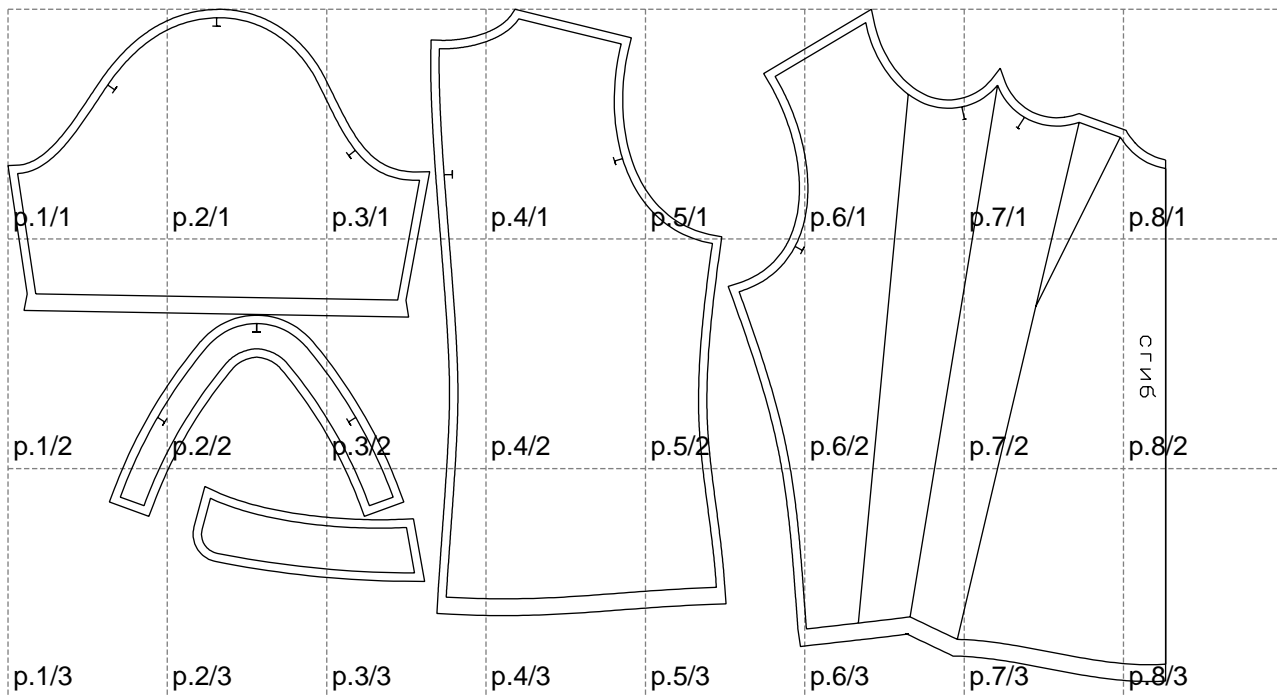

Not for print

Paper size: A4, size:1378.85 x800.36 mm

# Example

size:1499.00 x1314.30 mm

Maneken =1 ver.0

rz\_1=170

rz\_16=112

rz\_17=96.2

rz\_18=94

rz\_19=120

rz\_20=117

---

. . . . .  
. . . . .  
. . . . .