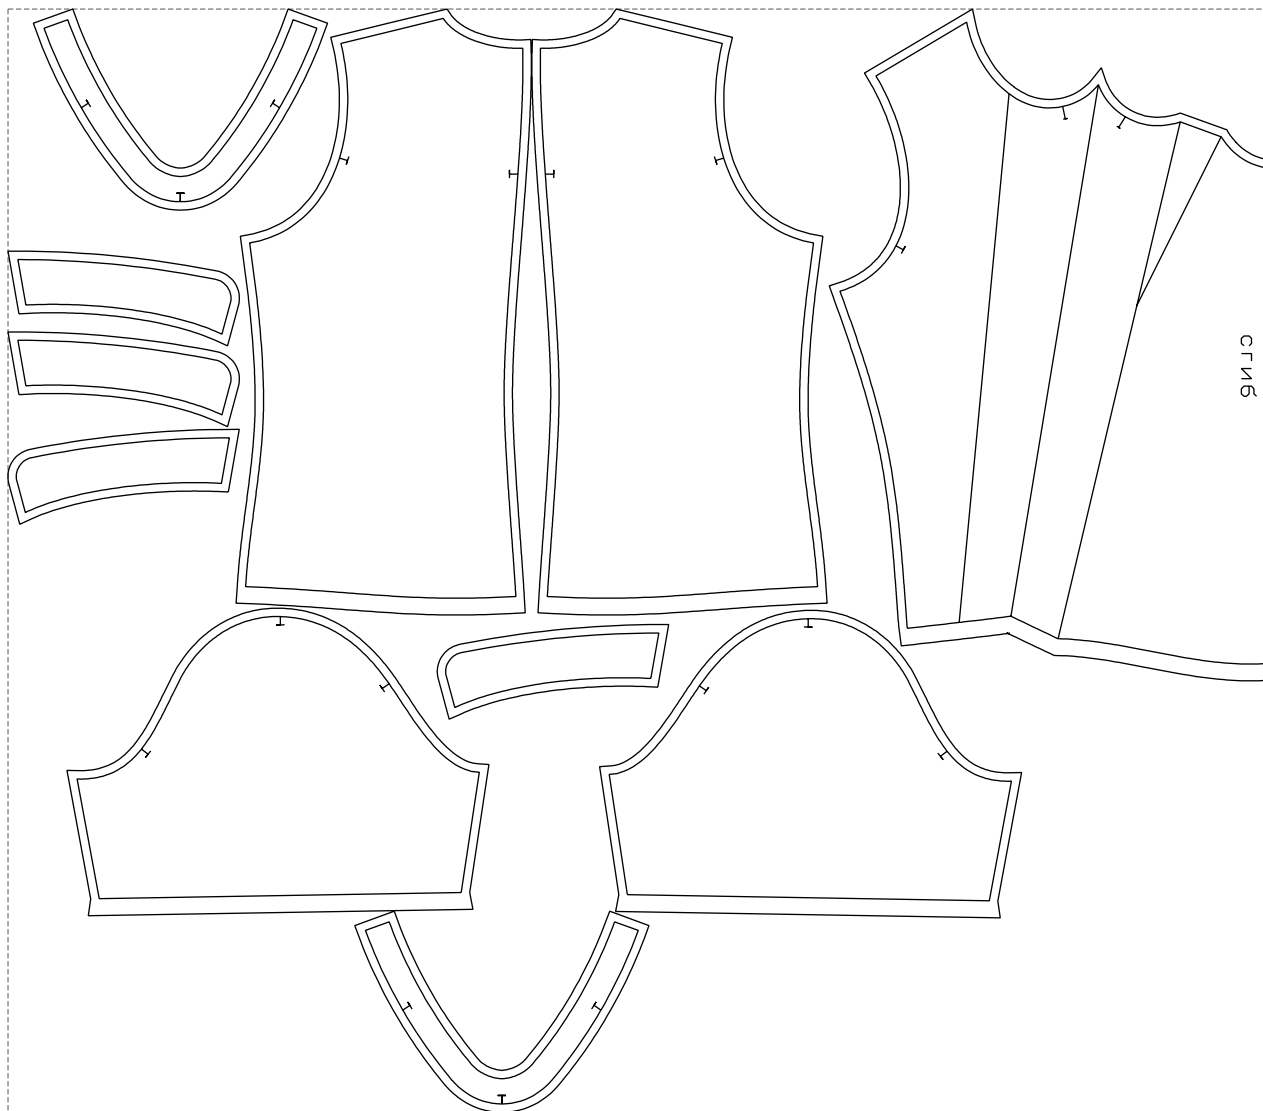

Not for print

Paper size: A4, size:1378.85 x800.36 mm

# Example

size:1499.00 x1314.30 mm

Maneken =1 ver.0

rz\_1=170

rz\_16=112

rz\_17=96.2

rz\_18=94

rz\_19=120

rz\_20=117

---

. . . . .  
. . . . .  
. . . . .