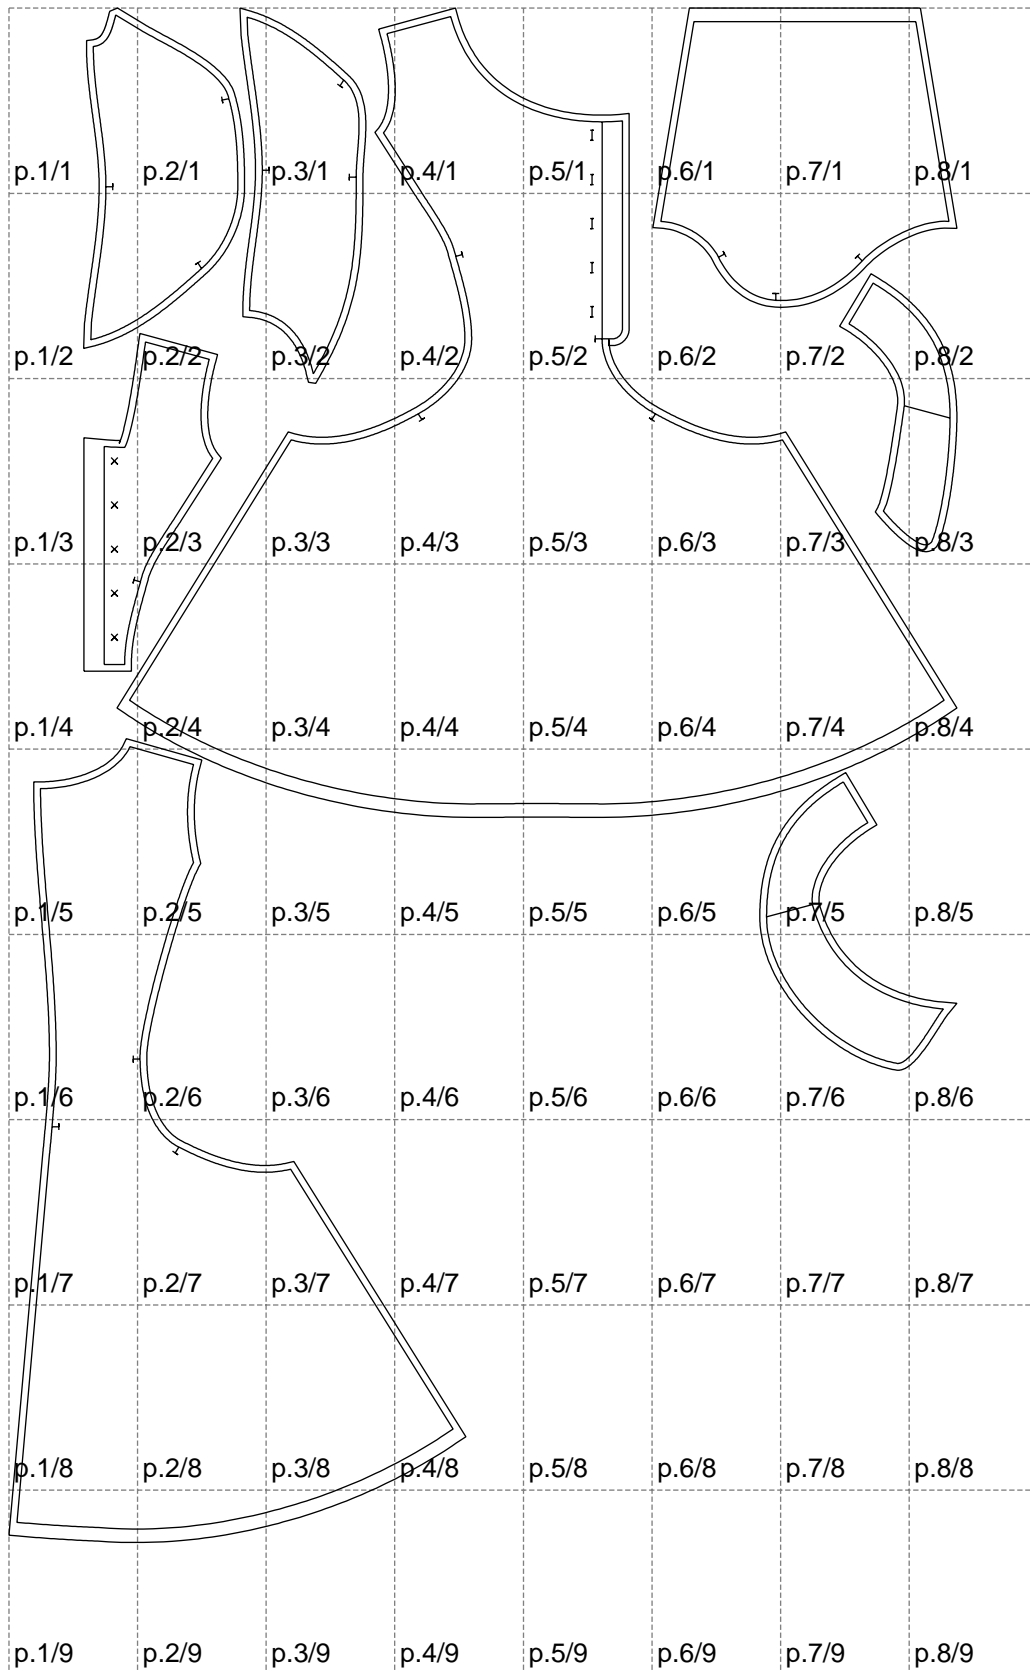

Not for print

Paper size: A4, size:1399.00 x2264.57 mm

# Example

size:1499.00 x2553.31 mm

Maneken =1 ver.0

rz\_1=170

rz\_16=120

rz\_17=104

rz\_18=103.6

rz\_19=128

rz\_20=125.1

---

. . . . .  
. . . . .  
. . . . .