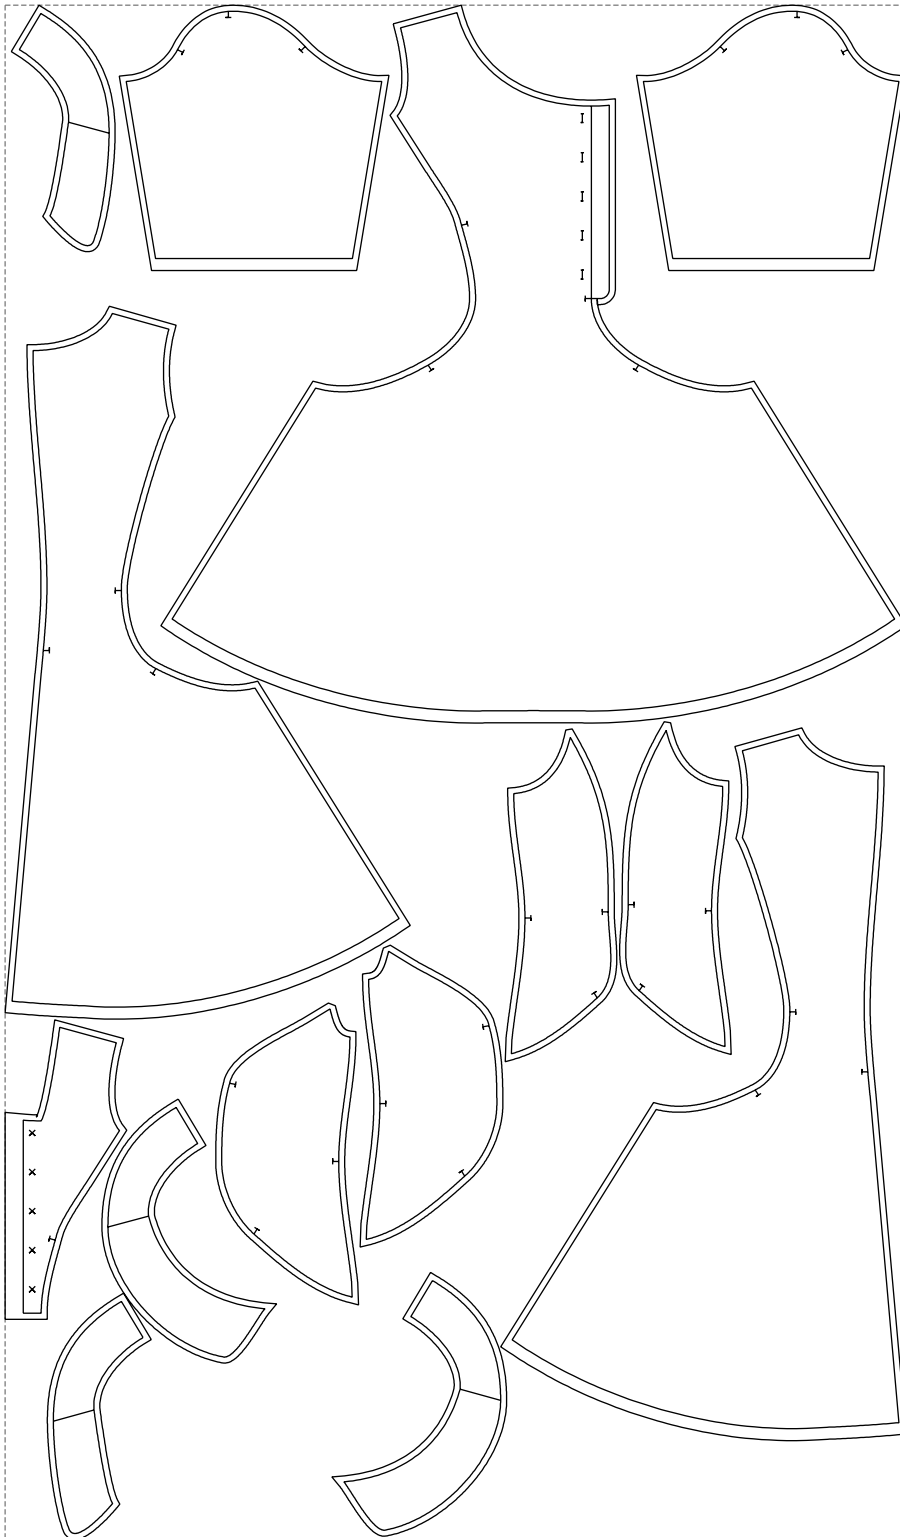

Not for print

Paper size: A4, size:1399.00 x2264.57 mm

# Example

size:1499.00 x2553.31 mm

Maneken =1 ver.0

rz\_1=170

rz\_16=120

rz\_17=104

rz\_18=103.6

rz\_19=128

rz\_20=125.1

---

. . . . .  
. . . . .  
. . . . .