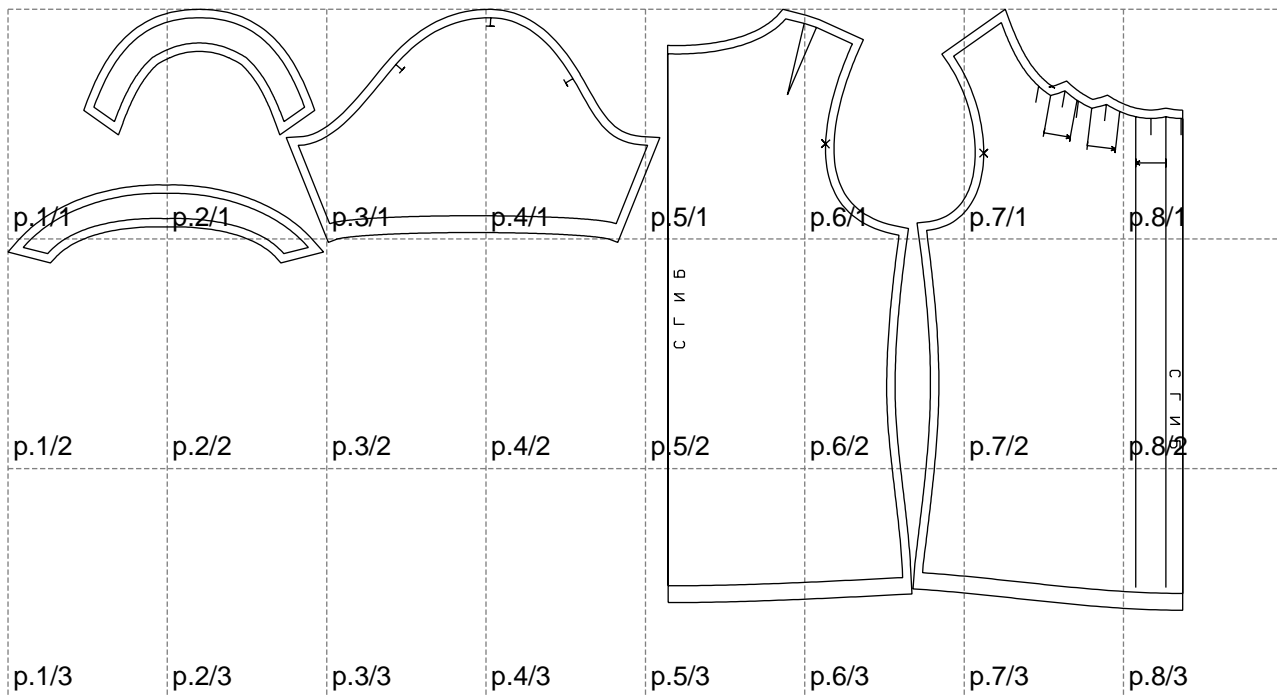

Not for print

Paper size: A4, size:1399.00 x715.54 mm

# Example

size:1499.00 x715.54 mm

Maneken =1 ver.0

rz\_1=170

rz\_16=104

rz\_17=88.9

rz\_18=84.4

rz\_19=112

rz\_20=109.3

---

. . . . .  
. . . . .  
. . . . .