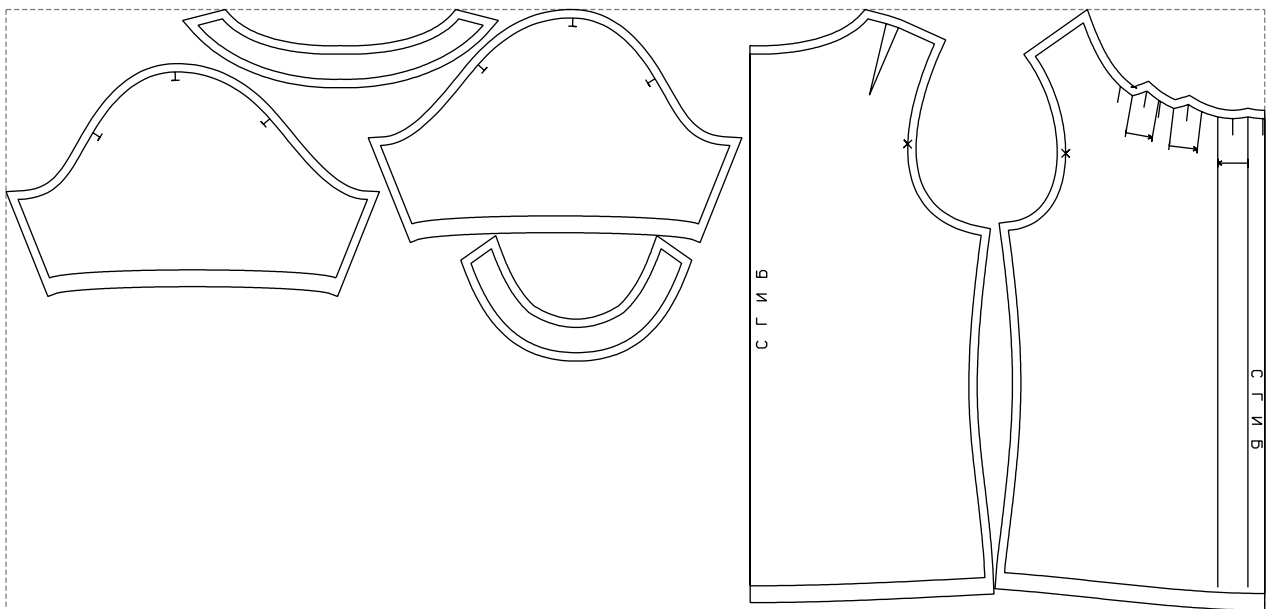

Not for print

Paper size: A4, size:1399.00 x715.54 mm

# Example

size:1499.00 x715.54 mm

Maneken =1 ver.0

rz\_1=170

rz\_16=104

rz\_17=88.9

rz\_18=84.4

rz\_19=112