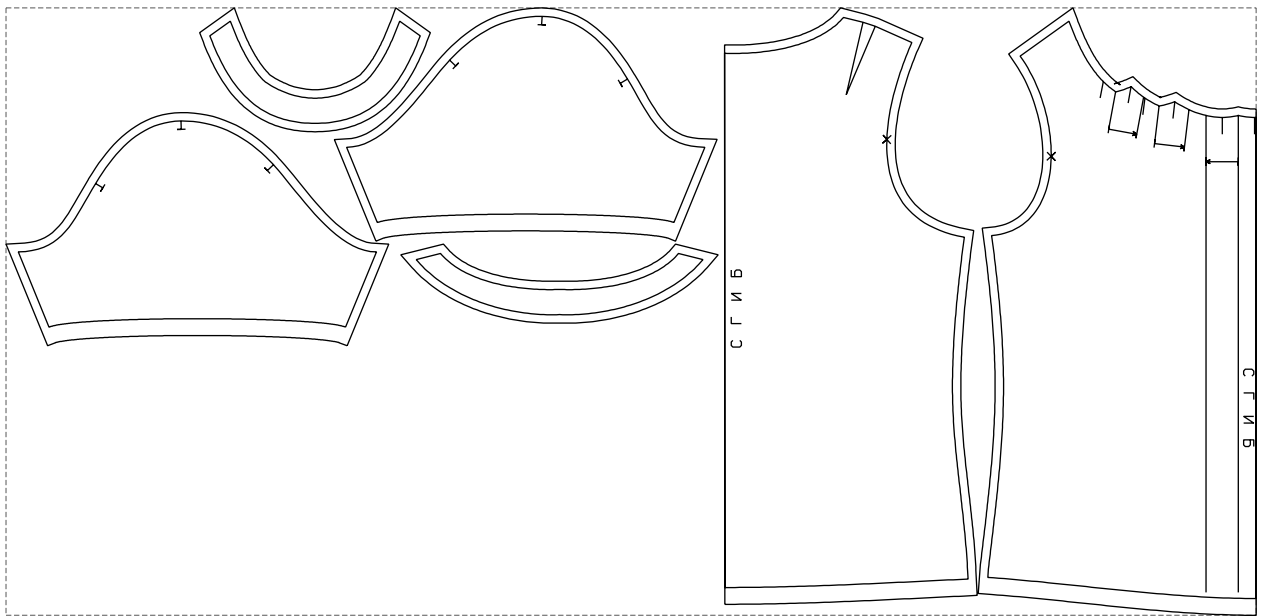

Not for print

Paper size: A4, size:1399.00 x723.41 mm

# Example

size:1488.97 x723.41 mm

Maneken =1 ver.0

rz\_1=170

rz\_16=108

rz\_17=92.5

rz\_18=89.2

rz\_19=116