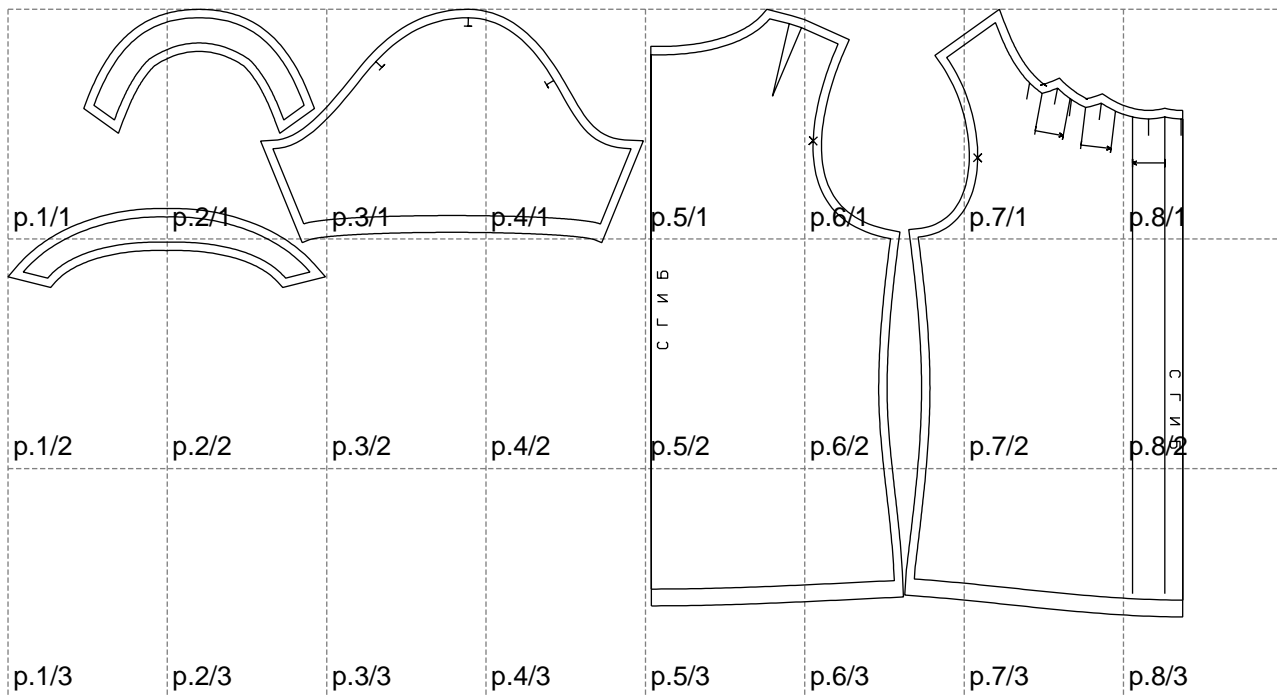

Not for print

Paper size: A4, size:1399.00 x723.41 mm

# Example

size:1488.97 x723.41 mm

Maneken =1 ver.0

rz\_1=170

rz\_16=108

rz\_17=92.5

rz\_18=89.2

rz\_19=116

rz\_20=113

---

. . . . .  
. . . . .  
. . . . .