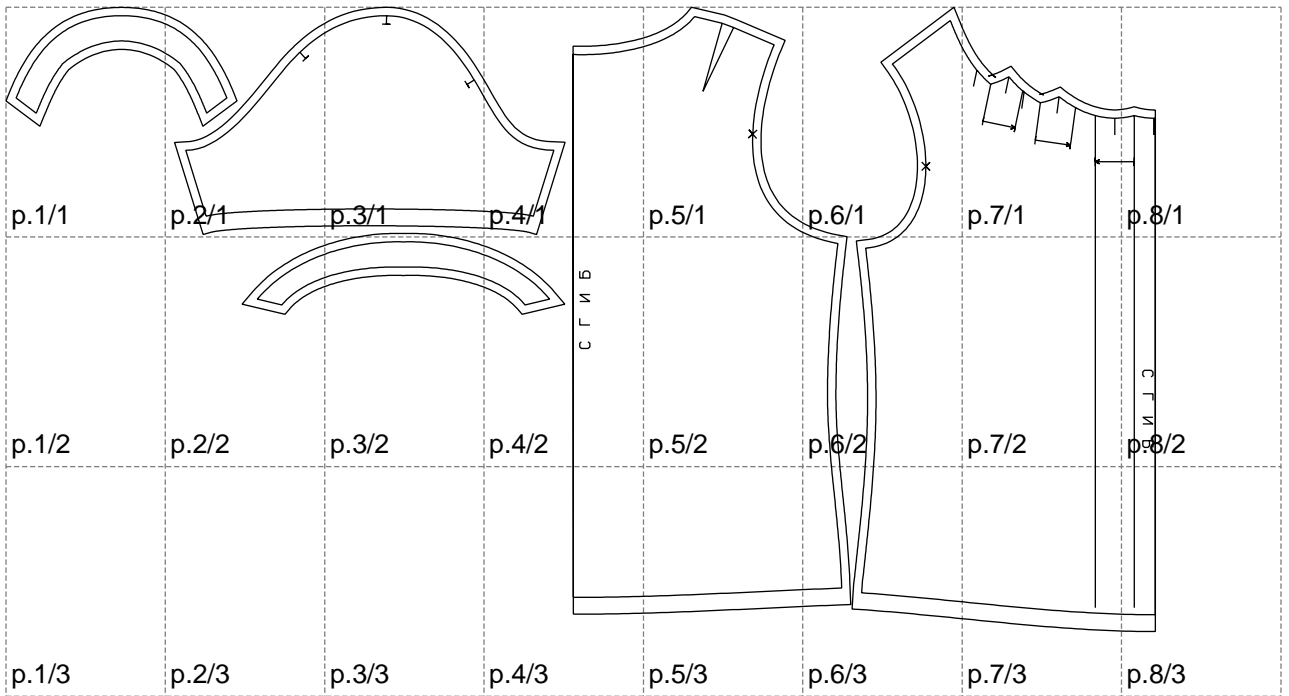

Not for print

Paper size: A4, size:1368.90 x743.28 mm

# Example

size:1499.00 x743.28 mm

Maneken =1 ver.0

rz\_1=170

rz\_16=120

rz\_17=104

rz\_18=103.6

rz\_19=128

rz\_20=125.1

---

. . . . .  
. . . . .  
. . . . .