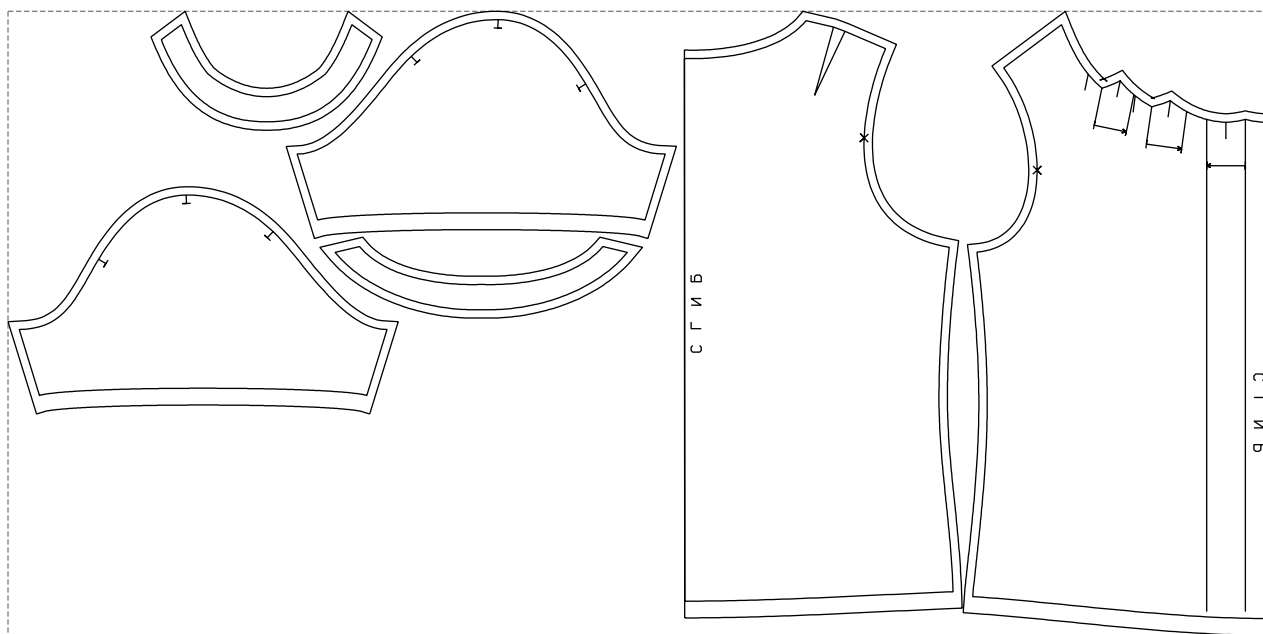

Not for print

Paper size: A4, size:1368.90 x743.28 mm

# Example

size:1499.00 x743.28 mm

Maneken =1 ver.0

rz\_1=170

rz\_16=120

rz\_17=104

rz\_18=103.6

rz\_19=128

rz\_20=125.1

---

. . . . .  
. . . . .  
. . . . .