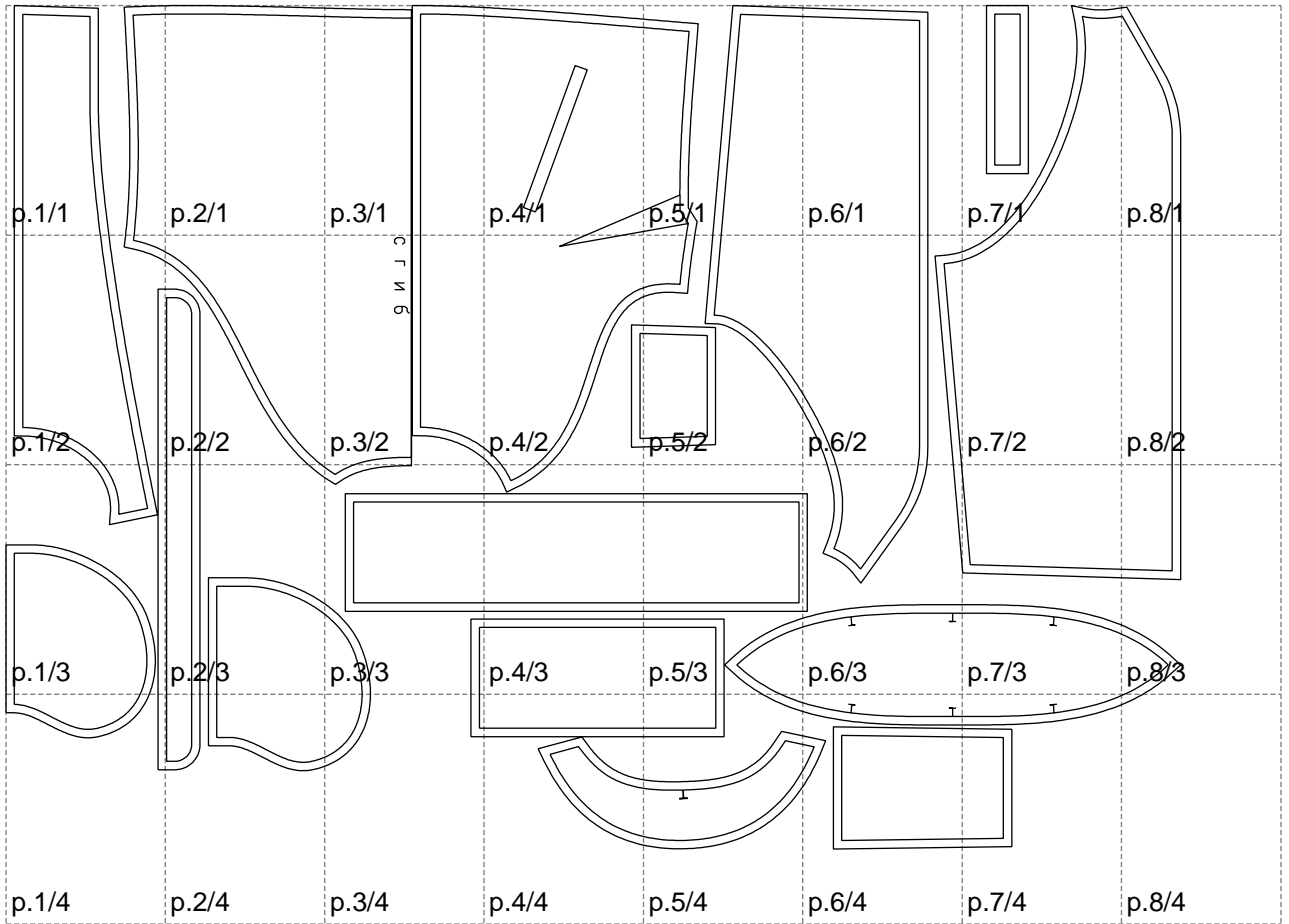

Not for print

Paper size: A4, size:1399.00 x1004.38 mm

# Example

size:1398.37 x286.98 mm

Maneken =1 ver.0

rz\_1=170

rz\_16=116

rz\_17=100

rz\_18=98.8

rz\_19=124

rz\_20=121

---

. . . . .  
. . . . .  
. . . . .