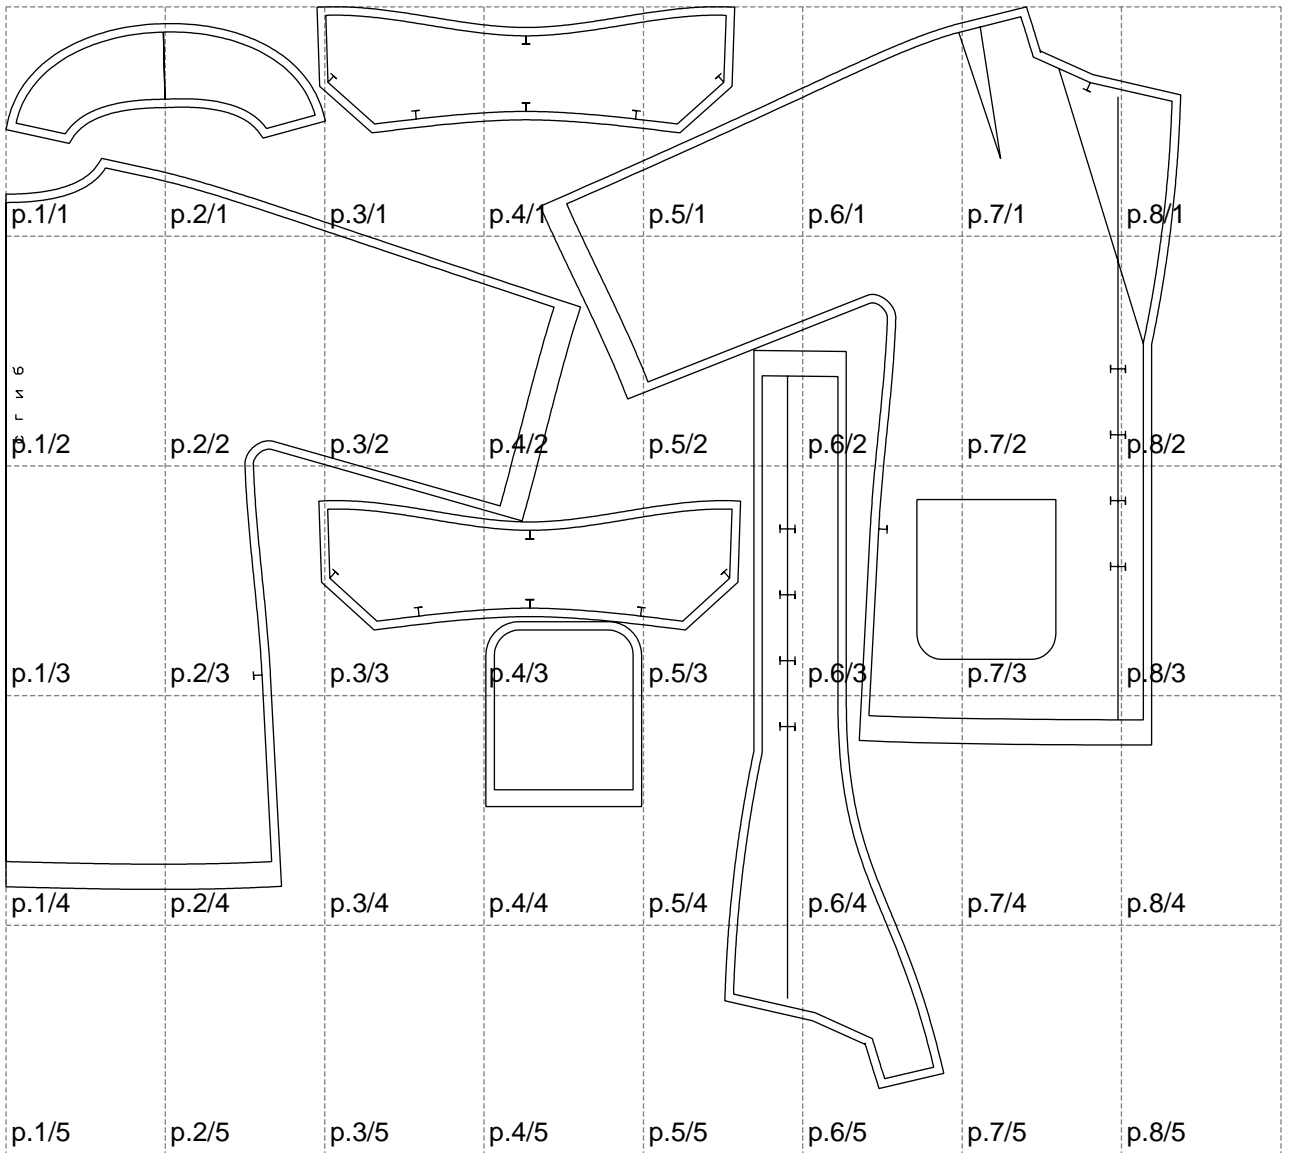

Not for print

Paper size: A4, size:1399.00 x1288.23 mm

# Example

size:1499.00 x1933.12 mm

Maneken =1 ver.0

rz\_1=170

rz\_16=96

rz\_17=82

rz\_18=76

rz\_19=104

rz\_20=101.8

---

. . . . .  
. . . . .  
. . . . .