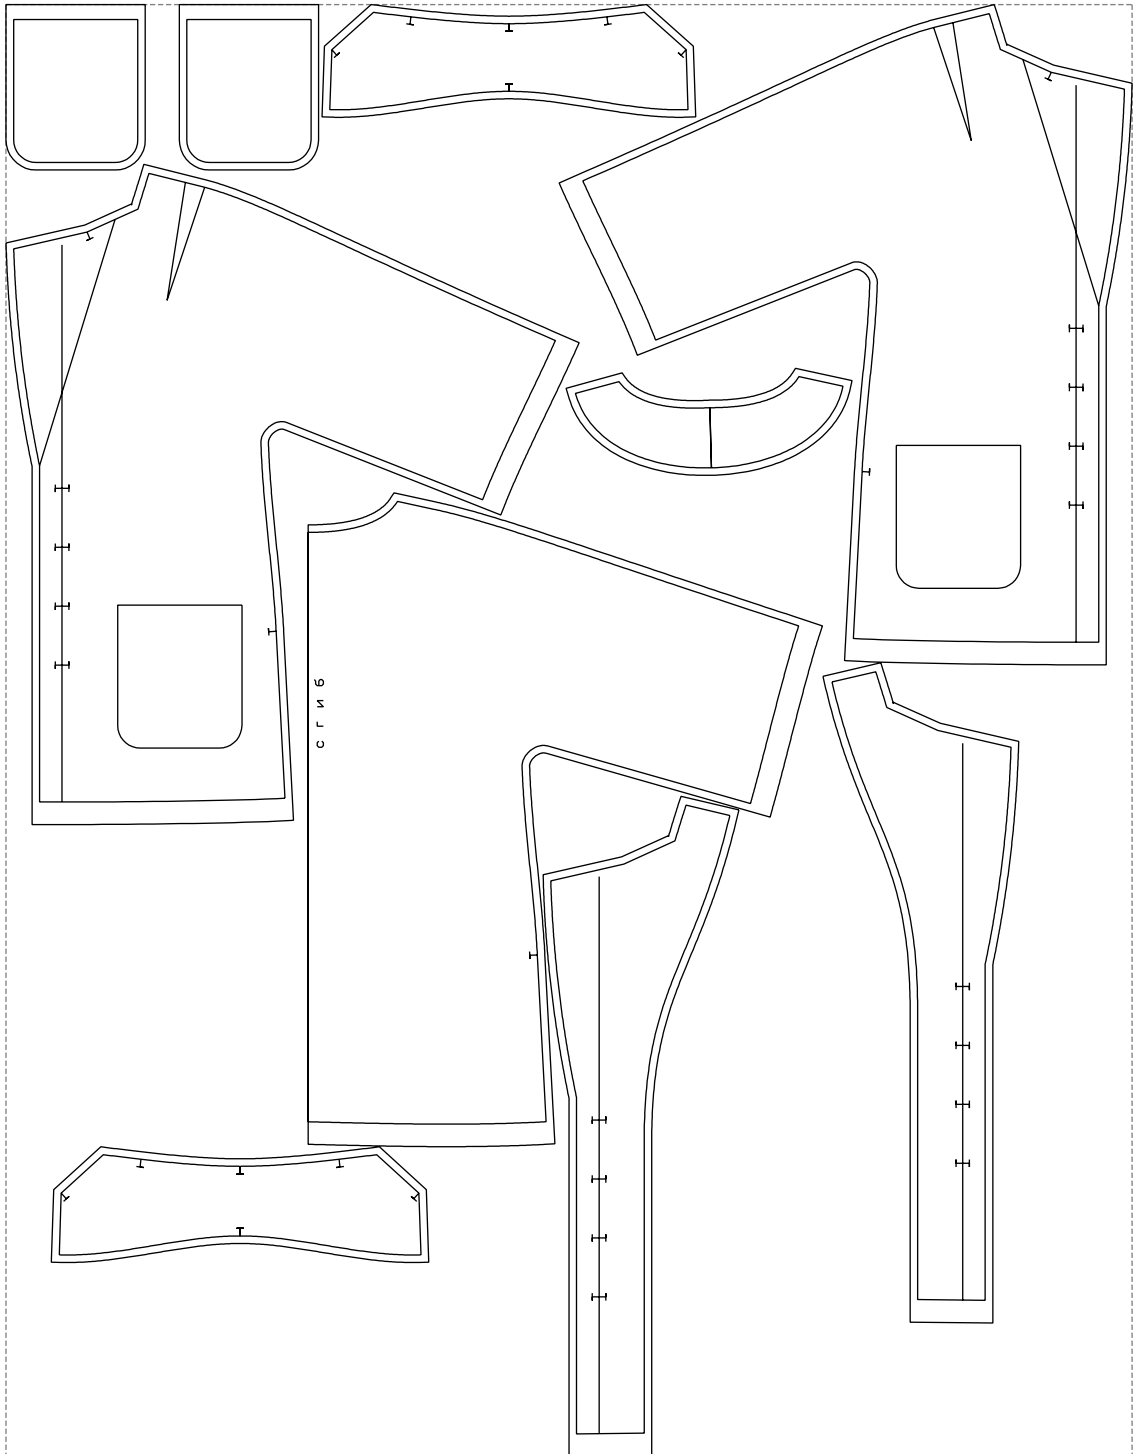

Not for print

Paper size: A4, size:1399.00 x1288.23 mm

# Example

size:1499.00 x1933.12 mm

Maneken =1 ver.0

rz\_1=170

rz\_16=96

rz\_17=82

rz\_18=76

rz\_19=104

rz\_20=101.8

---

. . . . .  
. . . . .  
. . . . .