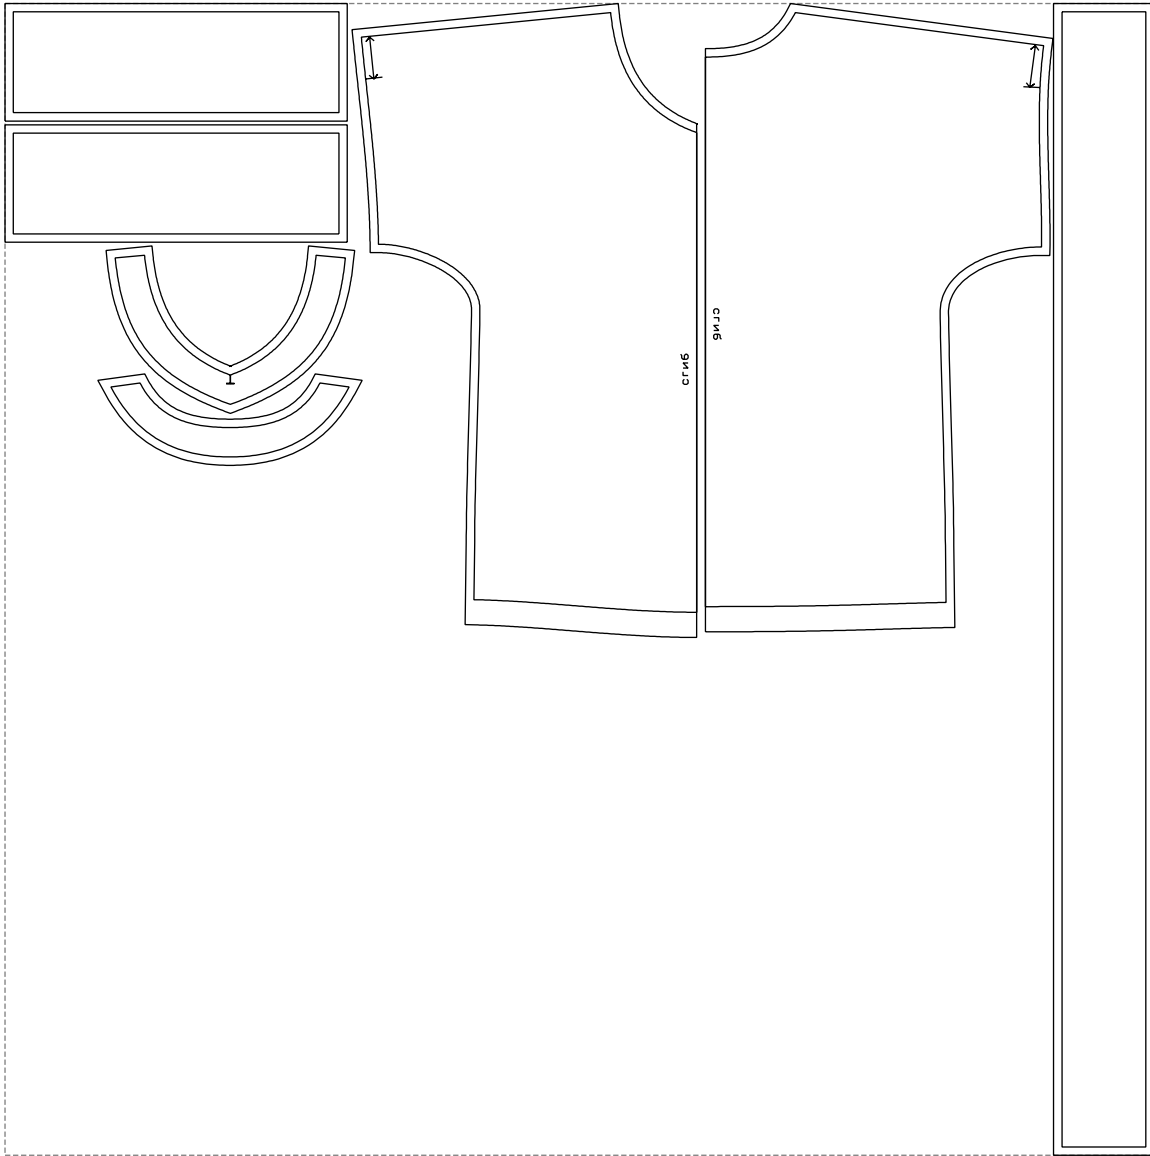

Not for print

Paper size: A4, size:1378.92 x1372.00 mm

# Example

size:1368.85 x1372.00 mm

Maneken =1 ver.0

rz\_1=170

rz\_16=88

rz\_17=75.6

rz\_18=67.6

rz\_19=96

rz\_20=94.6

---

. . . . .  
. . . . .  
. . . . .