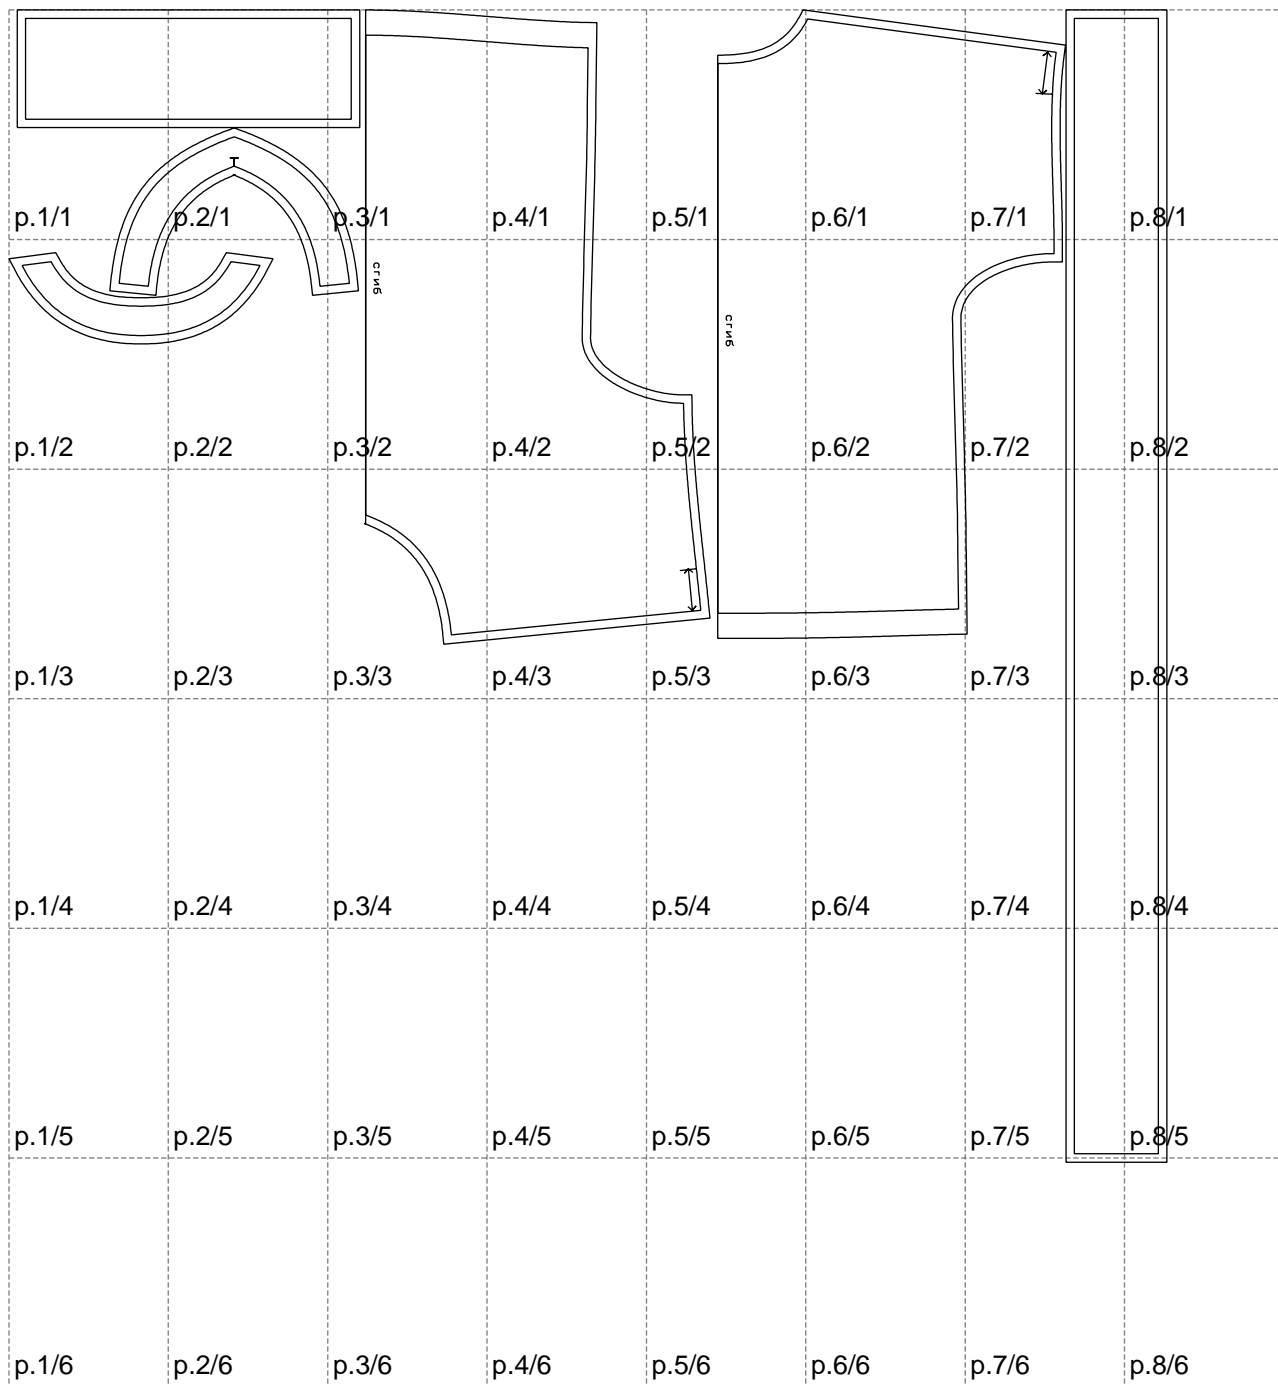

Not for print

Paper size: A4, size:1378.92 x1372.00 mm

# Example

size:1368.85 x1372.00 mm

Maneken =1 ver.0

rz\_1=170

rz\_16=88

rz\_17=75.6

rz\_18=67.6

rz\_19=96

rz\_20=94.6

---

. . . . .  
. . . . .  
. . . . .