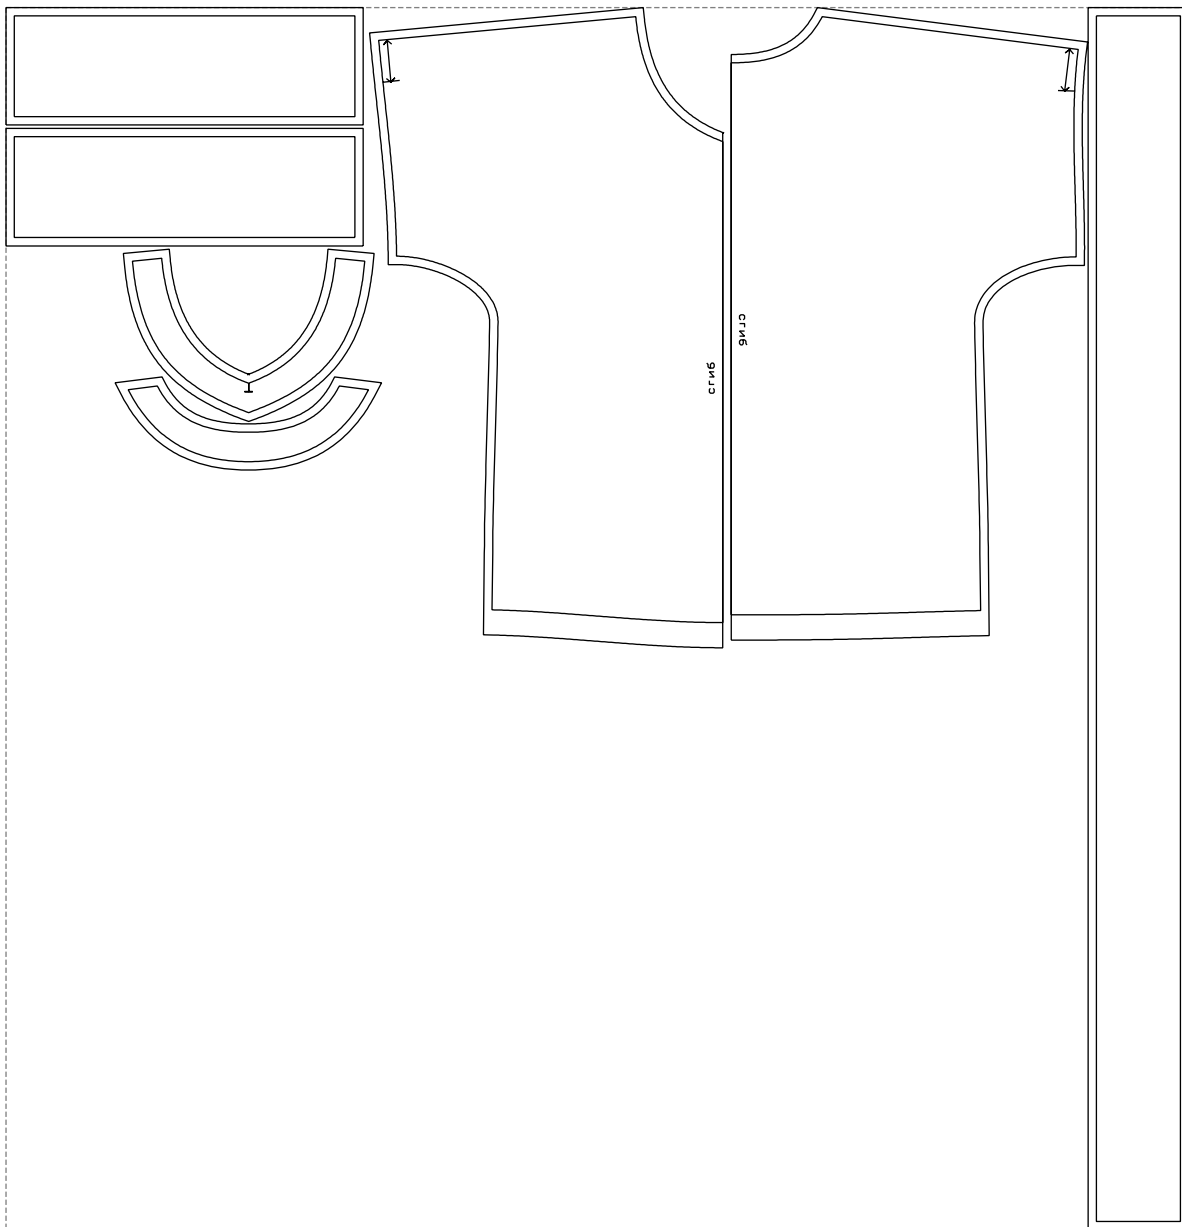

Not for print

Paper size: A4, size:1388.99 x1456.00 mm

# Example

size:1408.71 x1456.00 mm

Maneken =1 ver.0

rz\_1=170

rz\_16=92

rz\_17=78.8

rz\_18=71.8

rz\_19=100

rz\_20=98.1

---

. . . . .  
. . . . .  
. . . . .