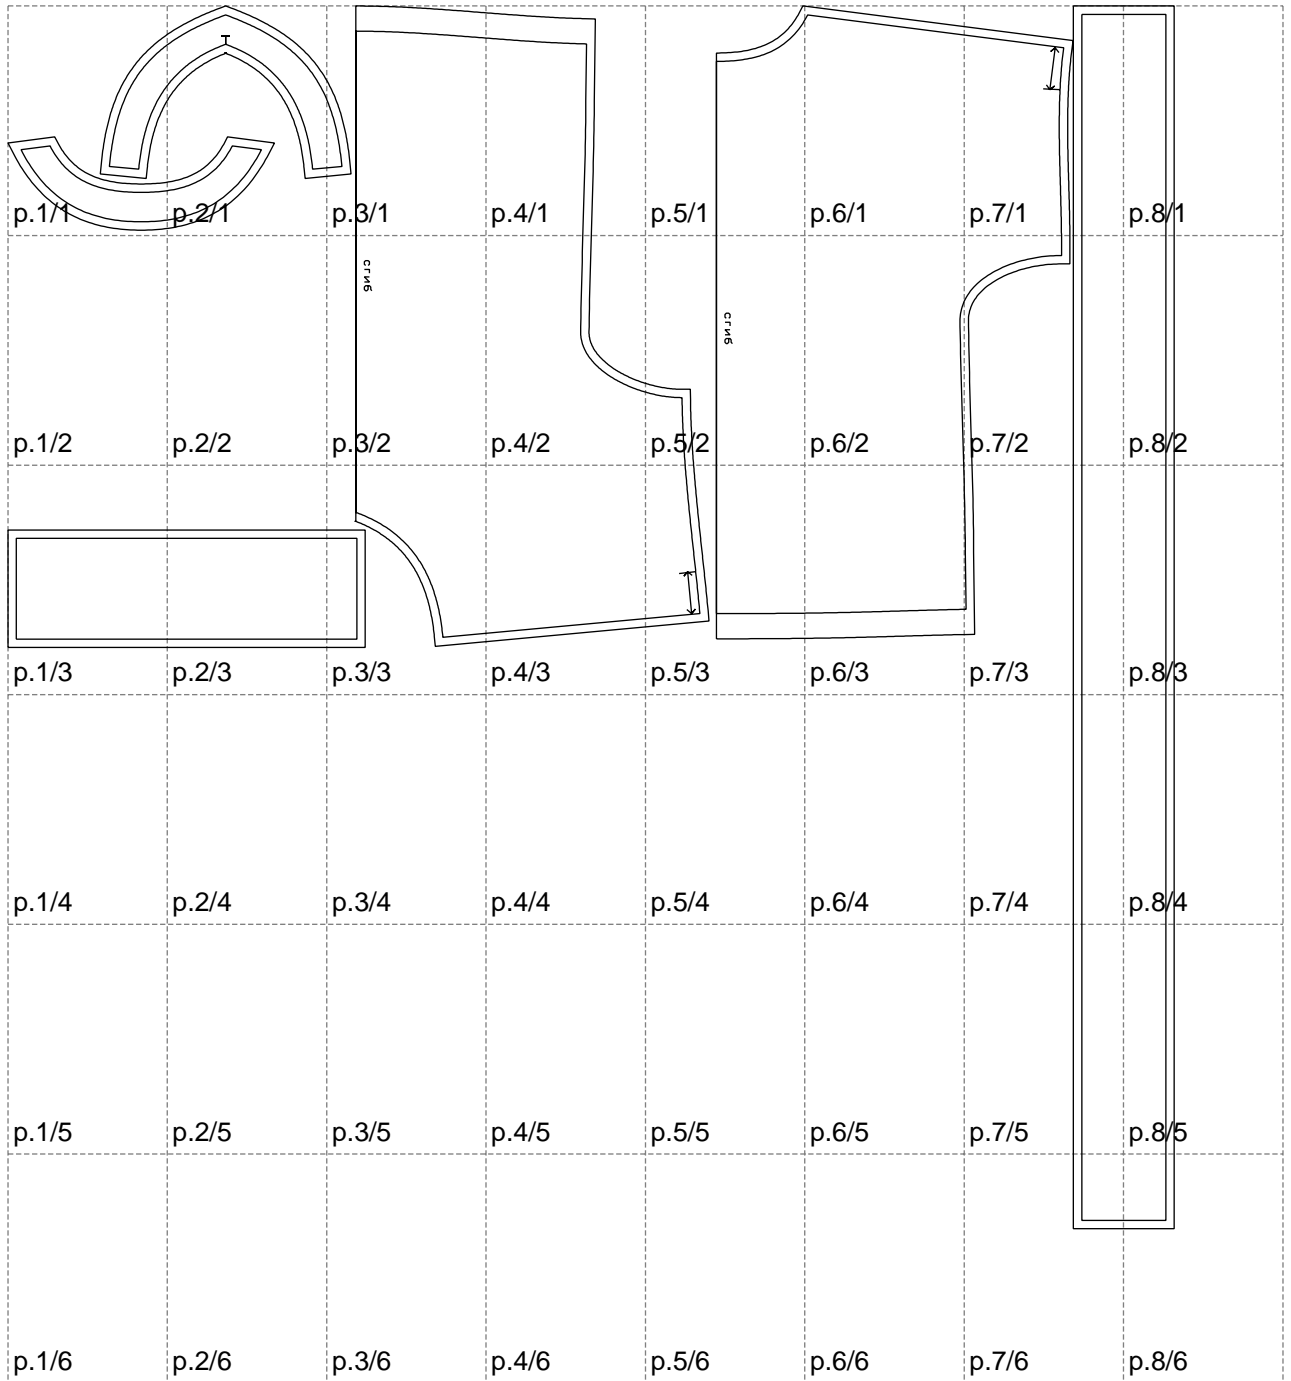

Not for print

Paper size: A4, size:1388.99 x1456.00 mm

# Example

size:1408.71 x1456.00 mm

Maneken =1 ver.0

rz\_1=170

rz\_16=92

rz\_17=78.8

rz\_18=71.8

rz\_19=100

rz\_20=98.1

---

. . . . .  
. . . . .  
. . . . .