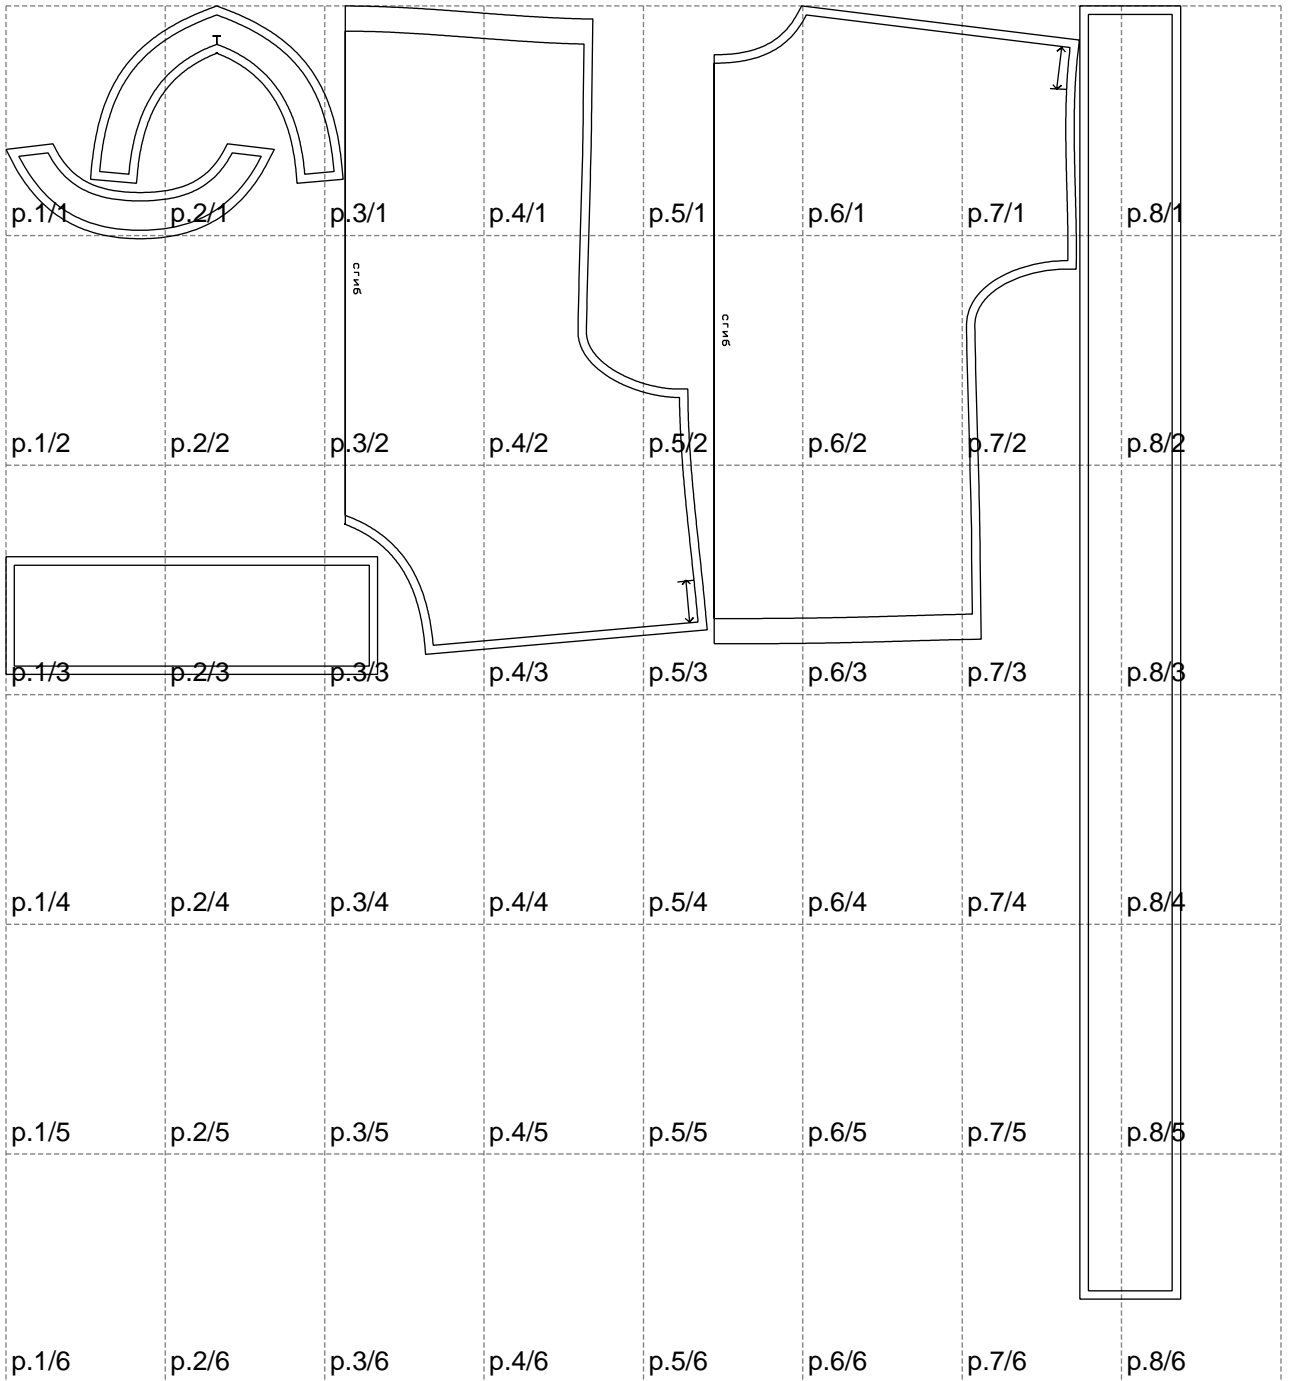

Not for print

Paper size: A4, size:1399.00 x1540.00 mm

# Example

size:1448.70 x1540.00 mm

Maneken =1 ver.0

rz\_1=170

rz\_16=96

rz\_17=82

rz\_18=76

rz\_19=104

rz\_20=101.8

---

. . . . .  
. . . . .  
. . . . .