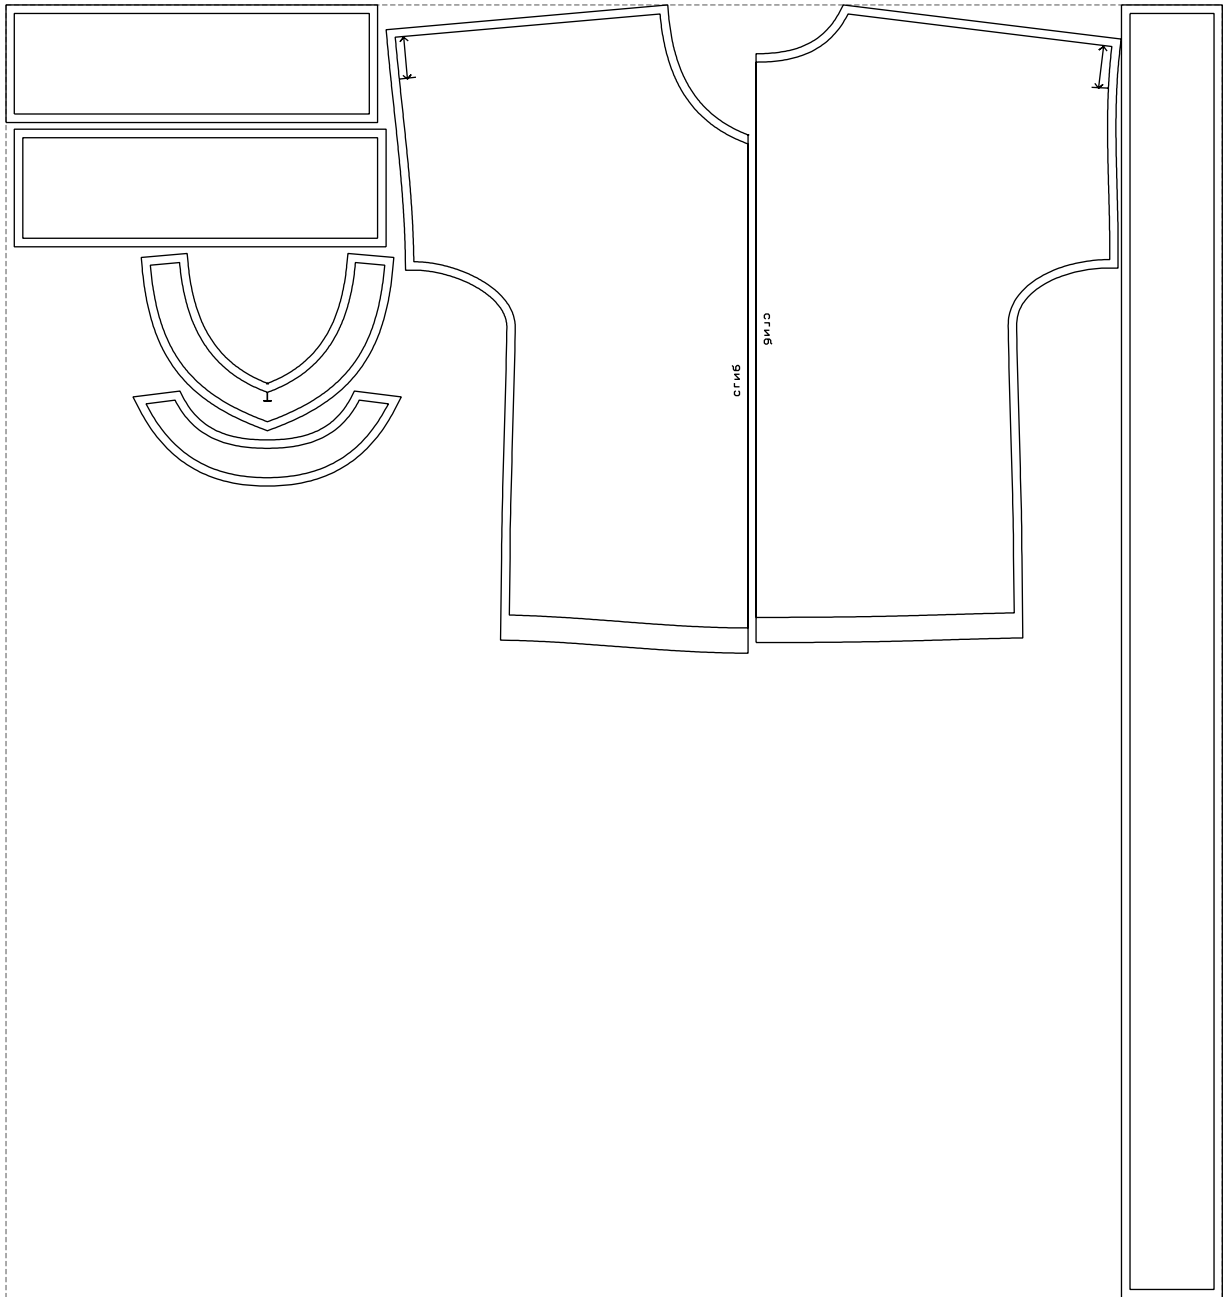

Not for print

Paper size: A4, size:1399.00 x1540.00 mm

# Example

size:1448.70 x1540.00 mm

Maneken =1 ver.0

rz\_1=170

rz\_16=96

rz\_17=82

rz\_18=76

rz\_19=104

rz\_20=101.8

---

. . . . .  
. . . . .  
. . . . .