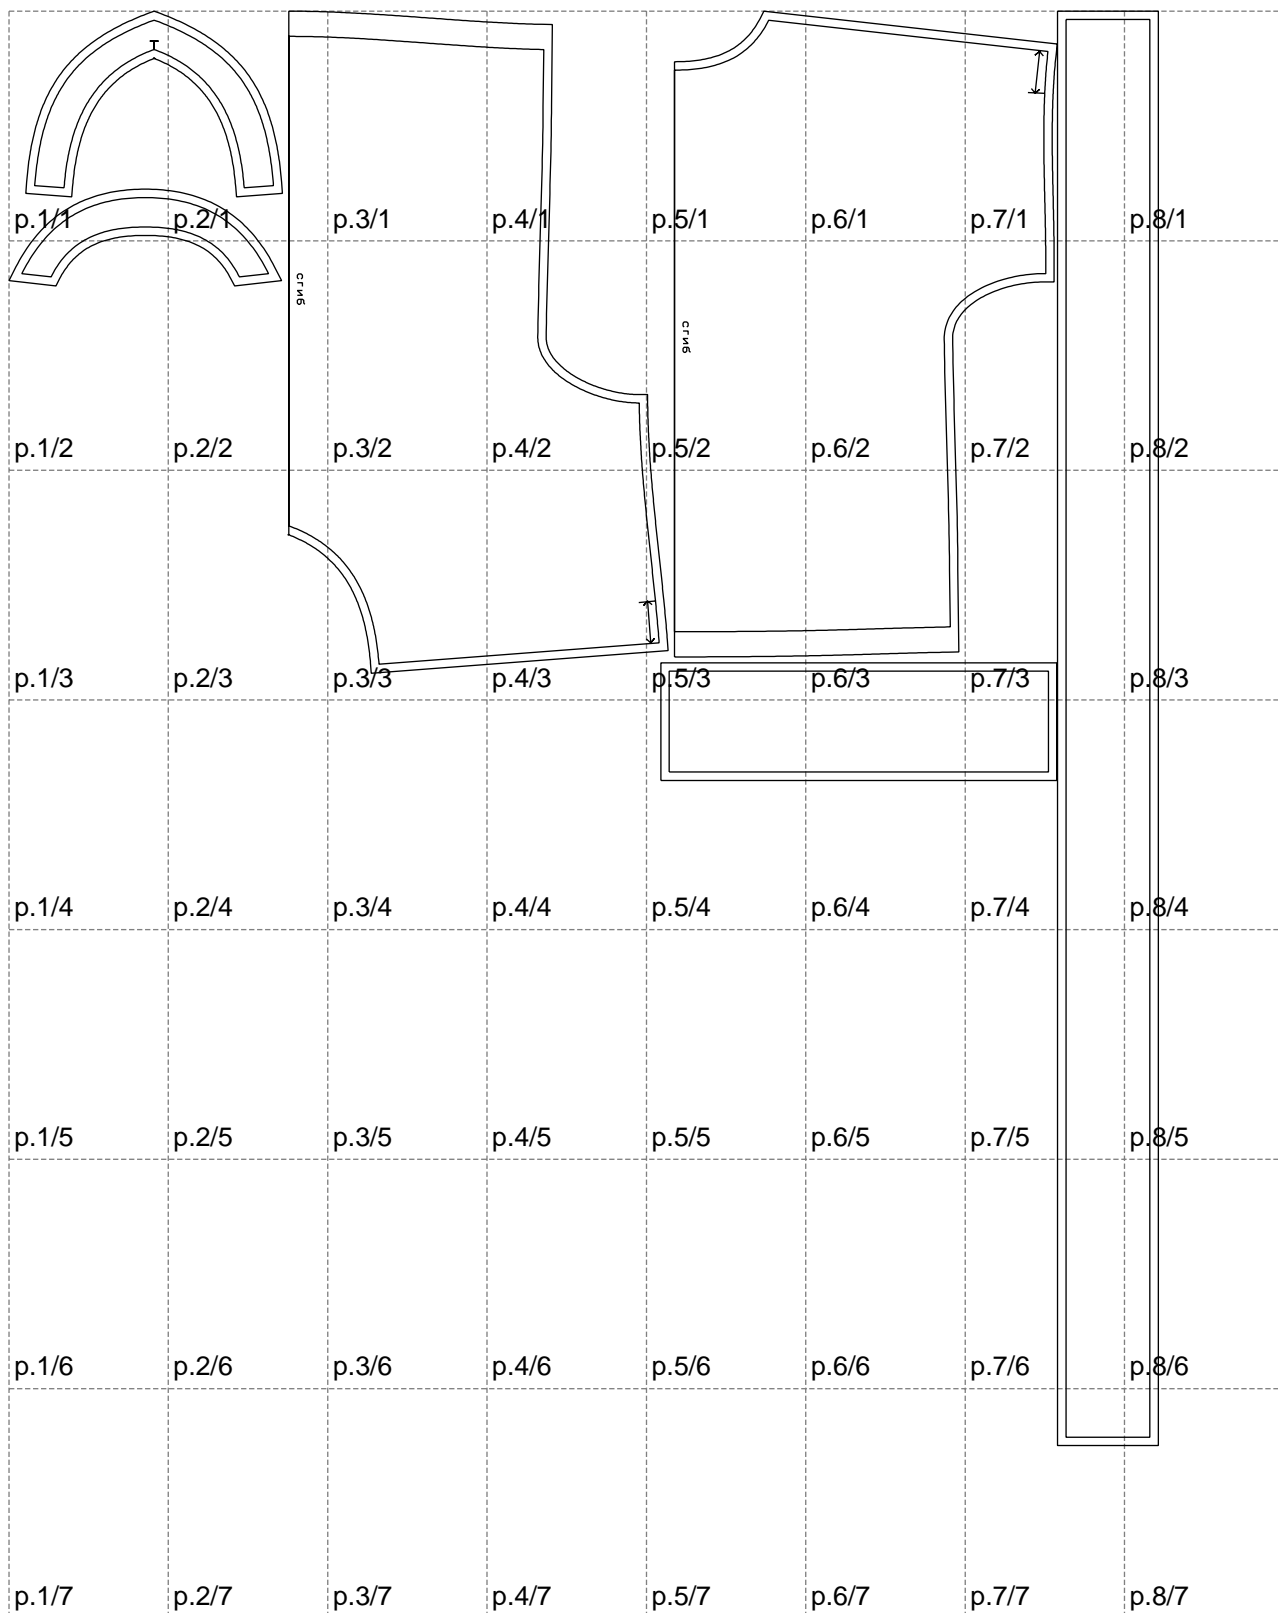

Not for print

Paper size: A4, size:1368.88 x1708.00 mm

# Example

size:1499.00 x1708.00 mm

Maneken =1 ver.0

rz\_1=170

rz\_16=104

rz\_17=88.9

rz\_18=84.4

rz\_19=112

rz\_20=109.3

---

. . . . .  
. . . . .  
. . . . .