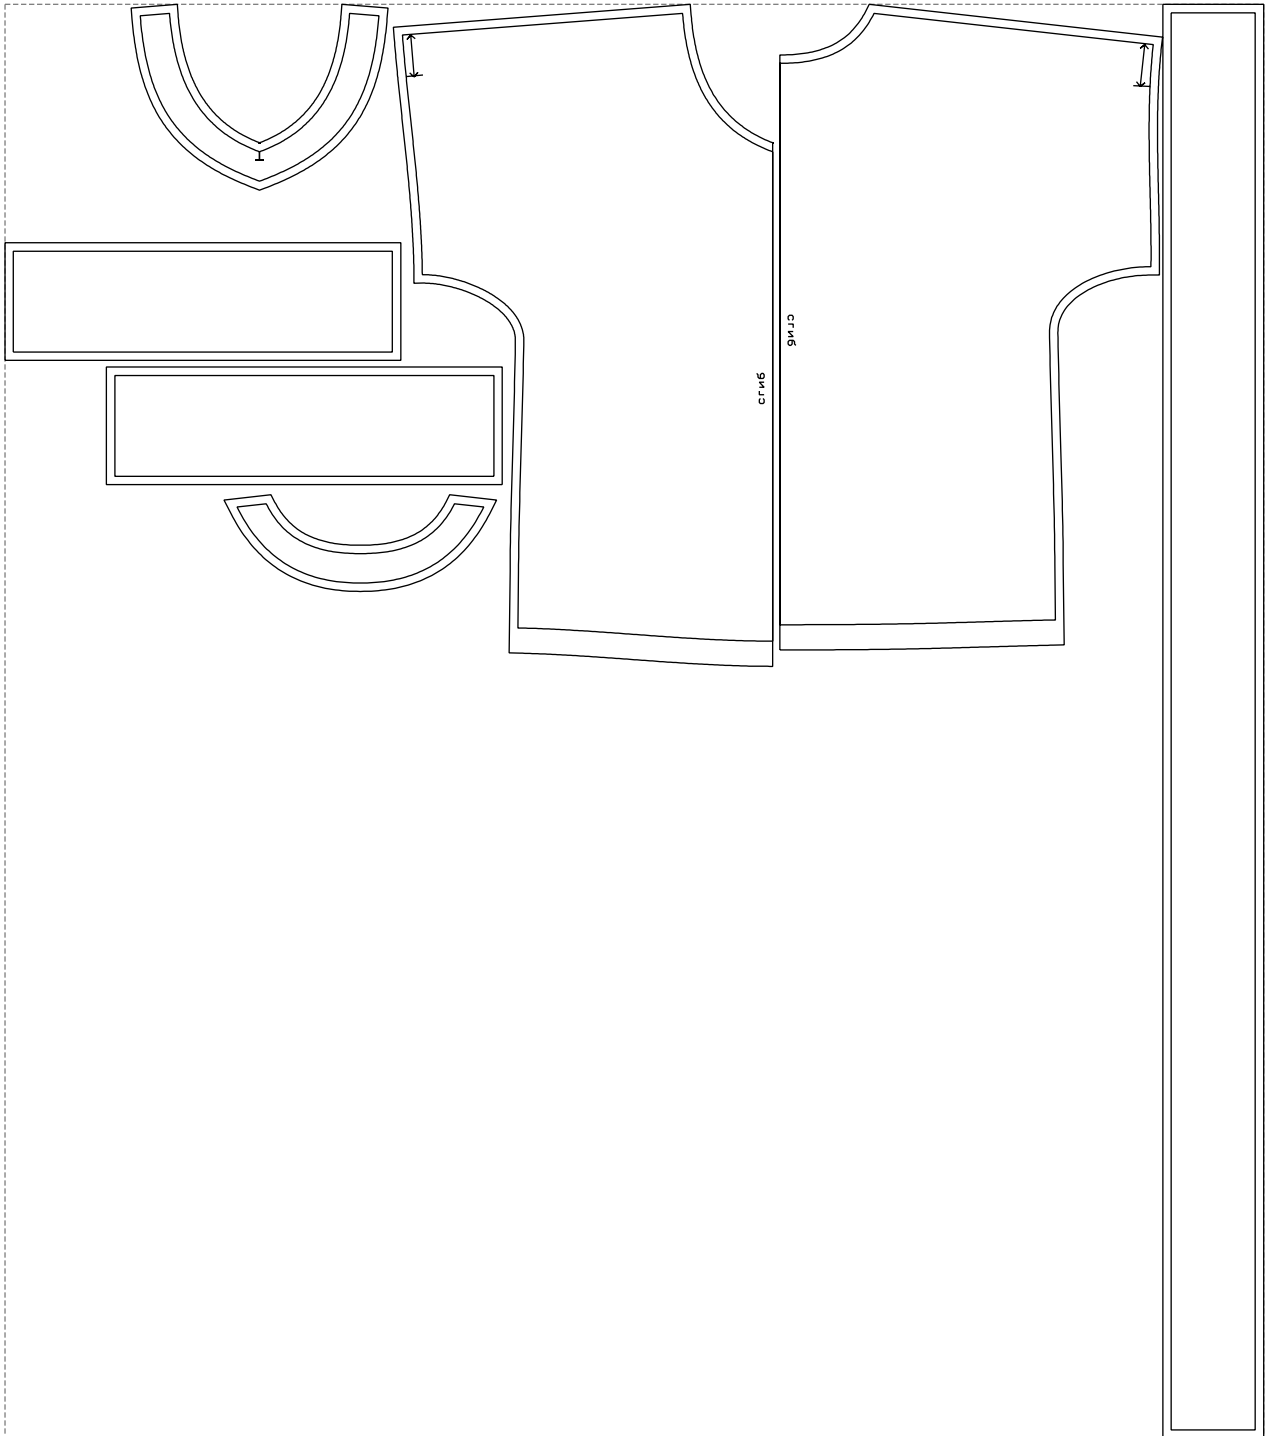

Not for print

Paper size: A4, size:1368.88 x1708.00 mm

# Example

size:1499.00 x1708.00 mm

Maneken =1 ver.0

rz\_1=170

rz\_16=104

rz\_17=88.9

rz\_18=84.4

rz\_19=112

rz\_20=109.3

---

. . . . .  
. . . . .  
. . . . .