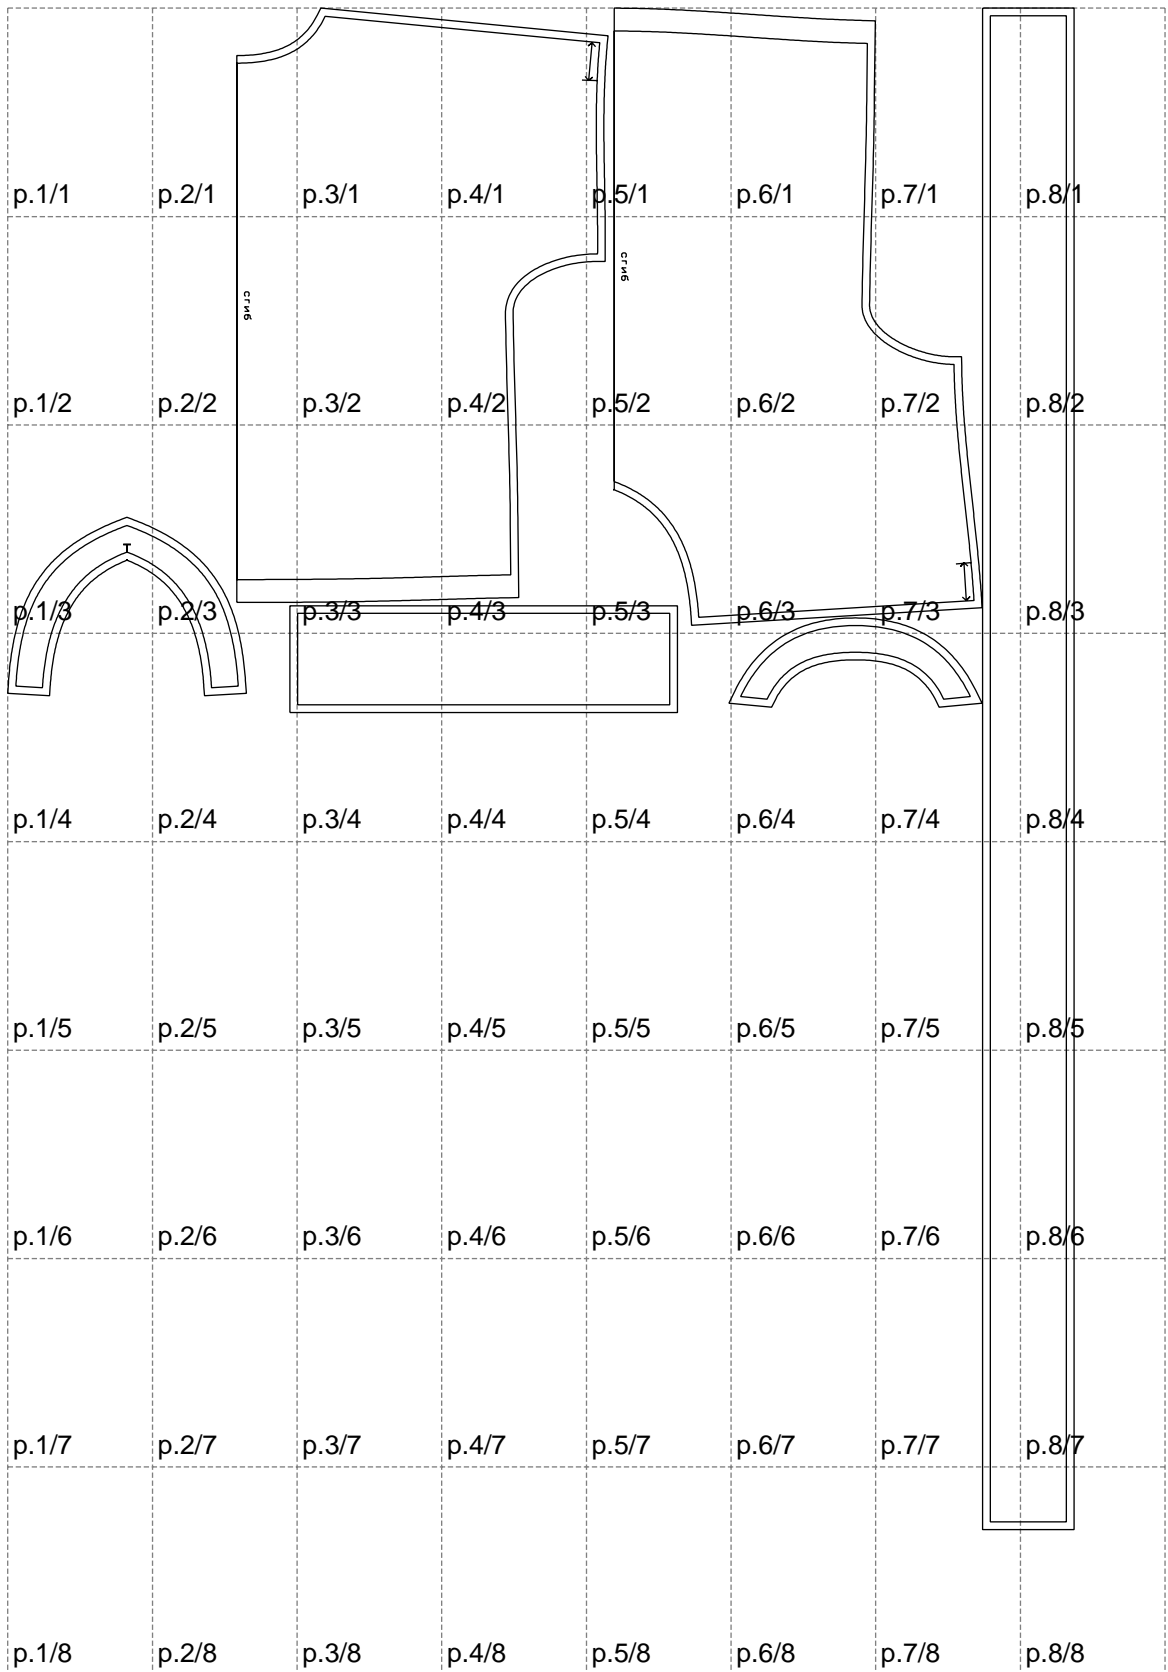

Not for print

Paper size: A4, size:1399.00 x1996.00 mm

# Example

size:1438.64 x1996.00 mm

Maneken =1 ver.0

rz\_1=170

rz\_16=116

rz\_17=100

rz\_18=98.8

rz\_19=124

rz\_20=121

---

. . . . .  
. . . . .  
. . . . .