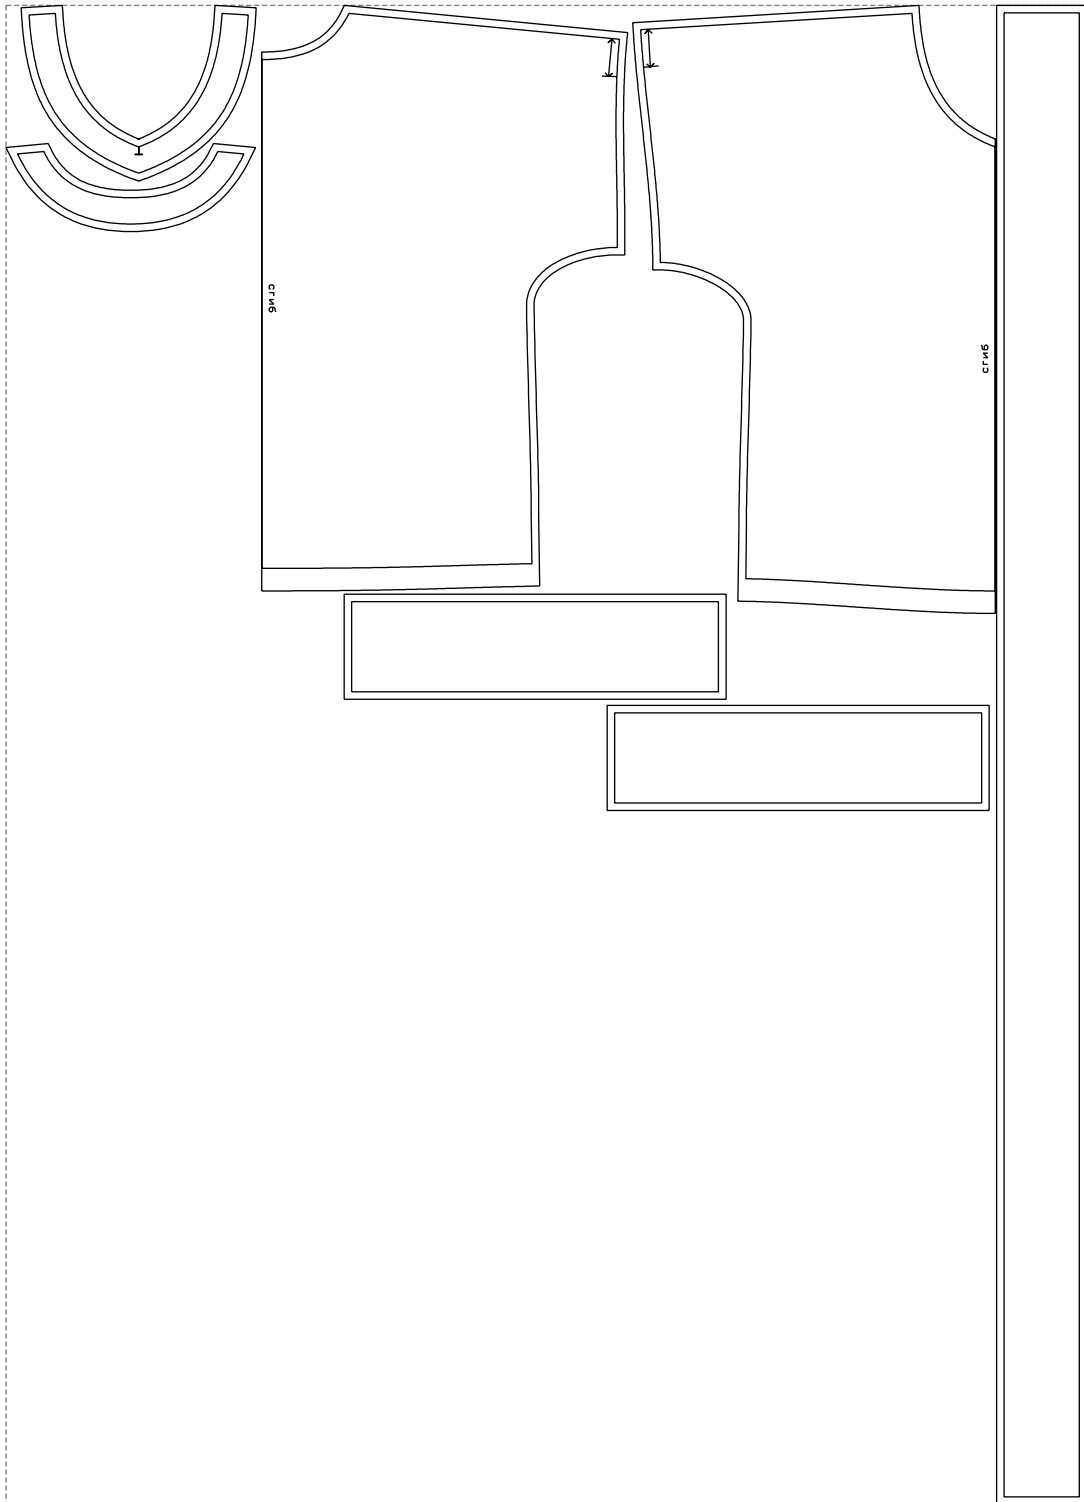

Not for print

Paper size: A4, size:1399.00 x1996.00 mm

# Example

size:1438.64 x1996.00 mm

Maneken =1 ver.0

rz\_1=170

rz\_16=116

rz\_17=100

rz\_18=98.8

rz\_19=124

rz\_20=121

---

. . . . .  
. . . . .  
. . . . .