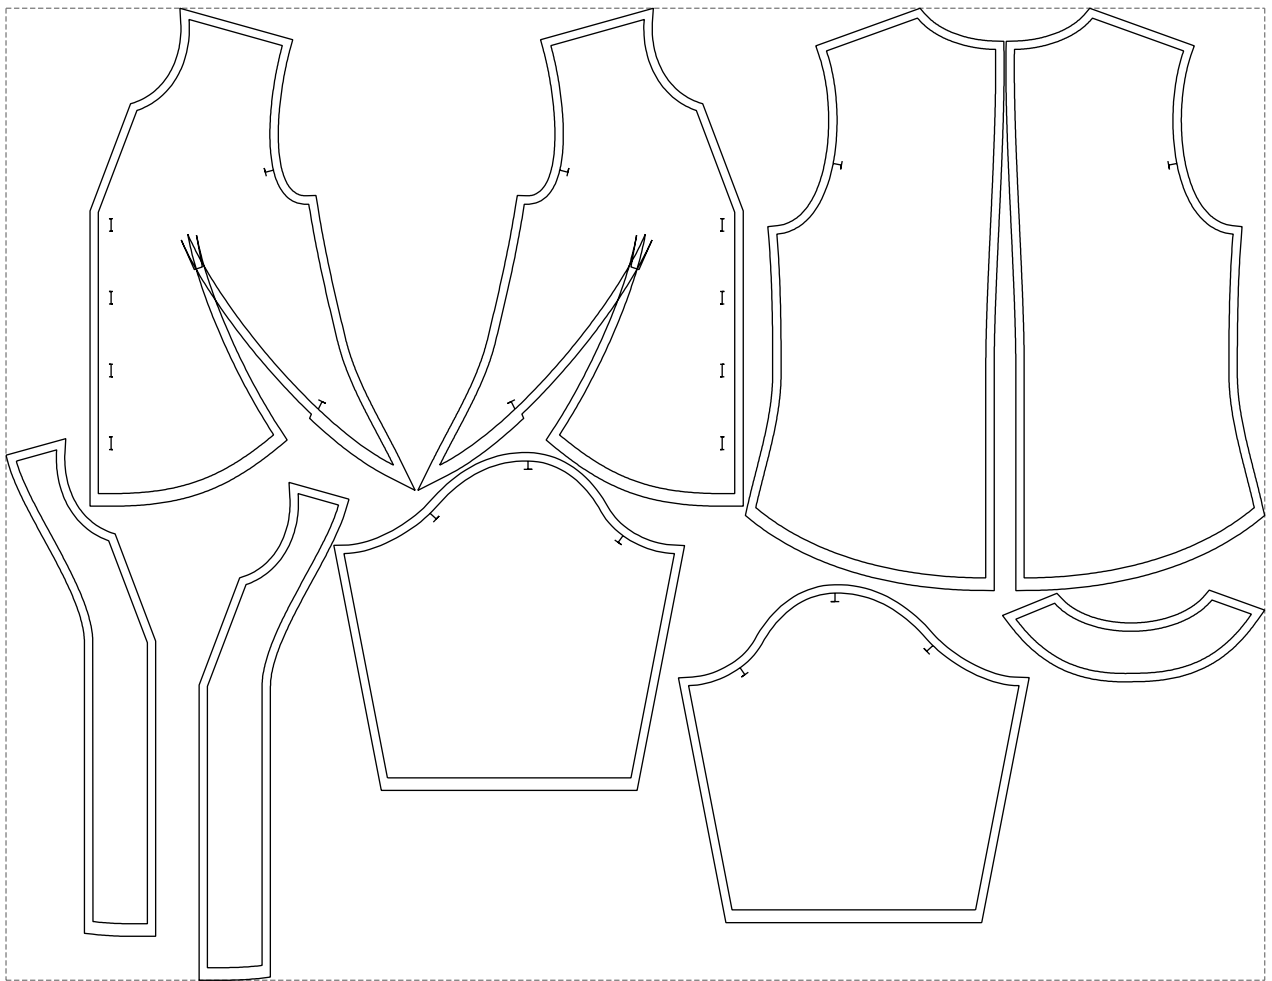

Not for print

Paper size: A4, size:1218.92 x693.53 mm

# Example

size:1499.00 x1157.79 mm

Maneken =1 ver.0

rz\_1=170

rz\_16=92

rz\_17=78.8

rz\_18=71.8

rz\_19=100