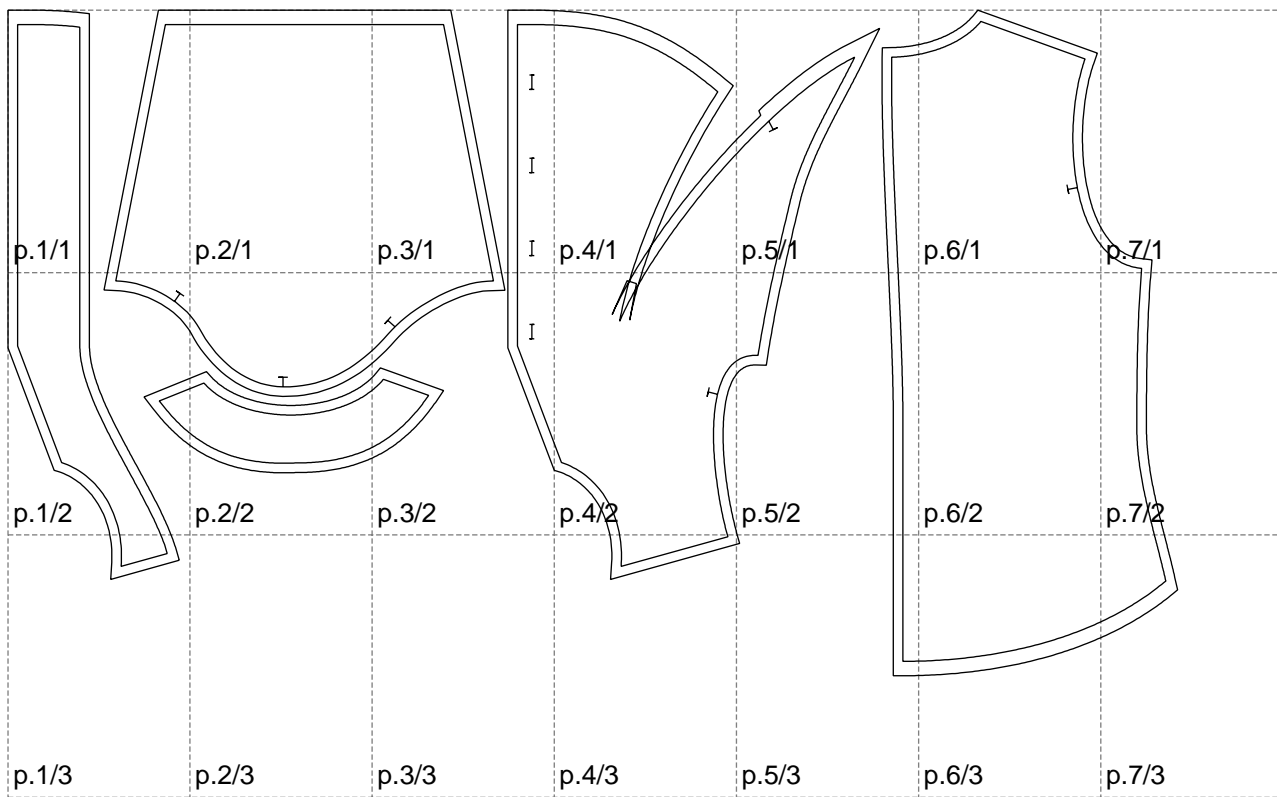

Not for print

Paper size: A4, size:1218.92 x693.53 mm

# Example

size:1499.00 x1157.79 mm

Maneken =1 ver.0

rz\_1=170

rz\_16=92

rz\_17=78.8

rz\_18=71.8

rz\_19=100

rz\_20=98.1

---

. . . . .  
. . . . .  
. . . . .