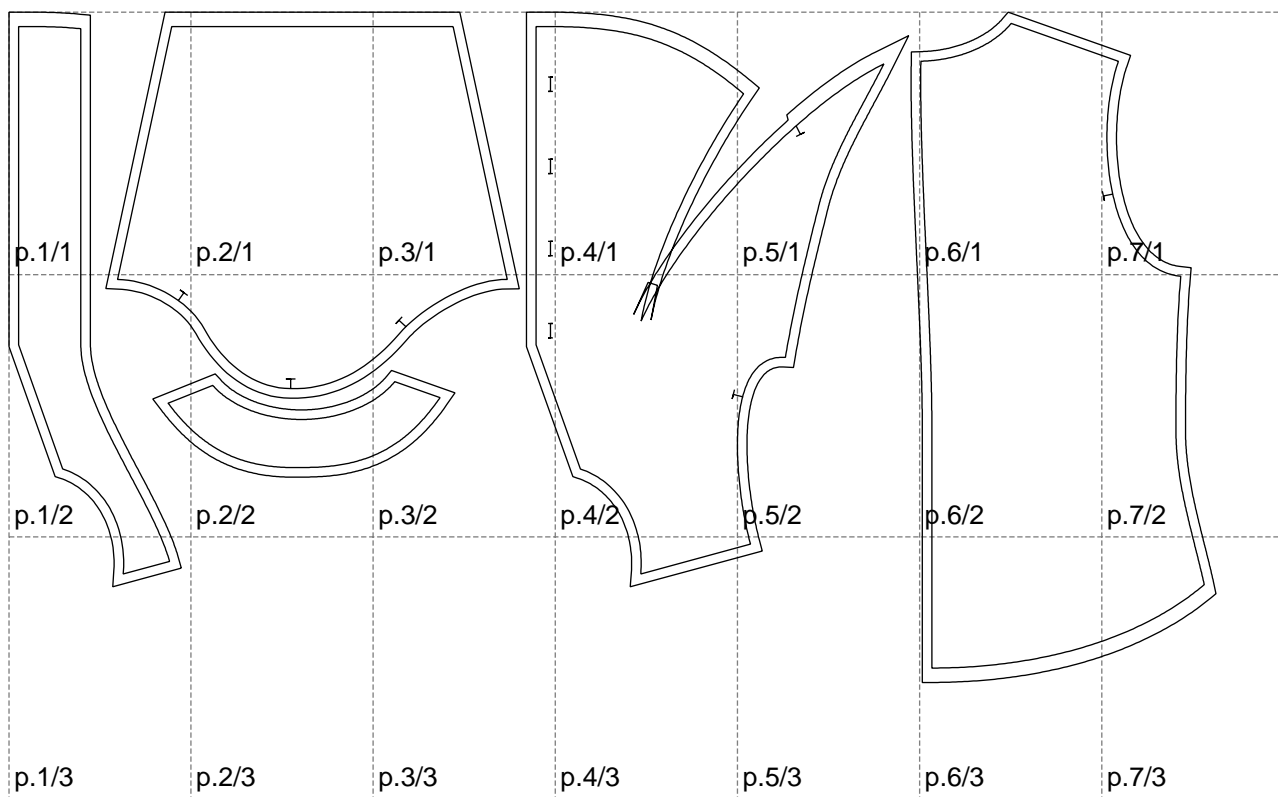

Not for print

Paper size: A4, size:1257.93 x698.41 mm

# Example

size:1488.93 x1198.88 mm

Maneken =1 ver.0

rz\_1=170

rz\_16=96

rz\_17=82

rz\_18=76

rz\_19=104

rz\_20=101.8

---

. . . . .  
. . . . .  
. . . . .