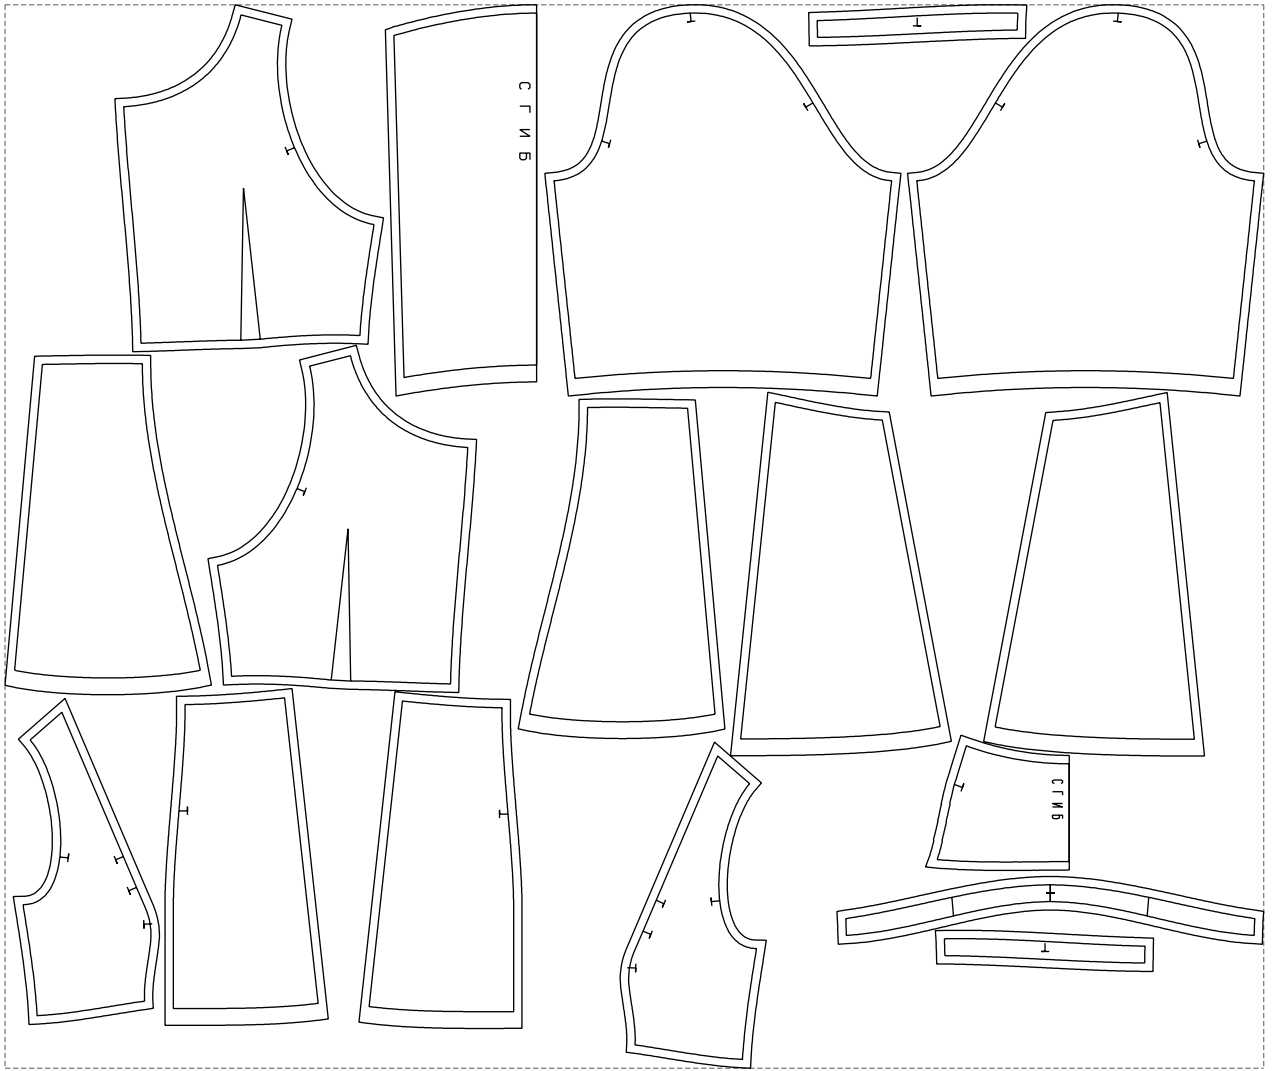

# Example

size:1499.00 x1266.95 mm

Maneken =1 ver.0

rz\_1=170

rz\_16=104

rz\_17=88.9

rz\_18=84.4

rz\_19=112