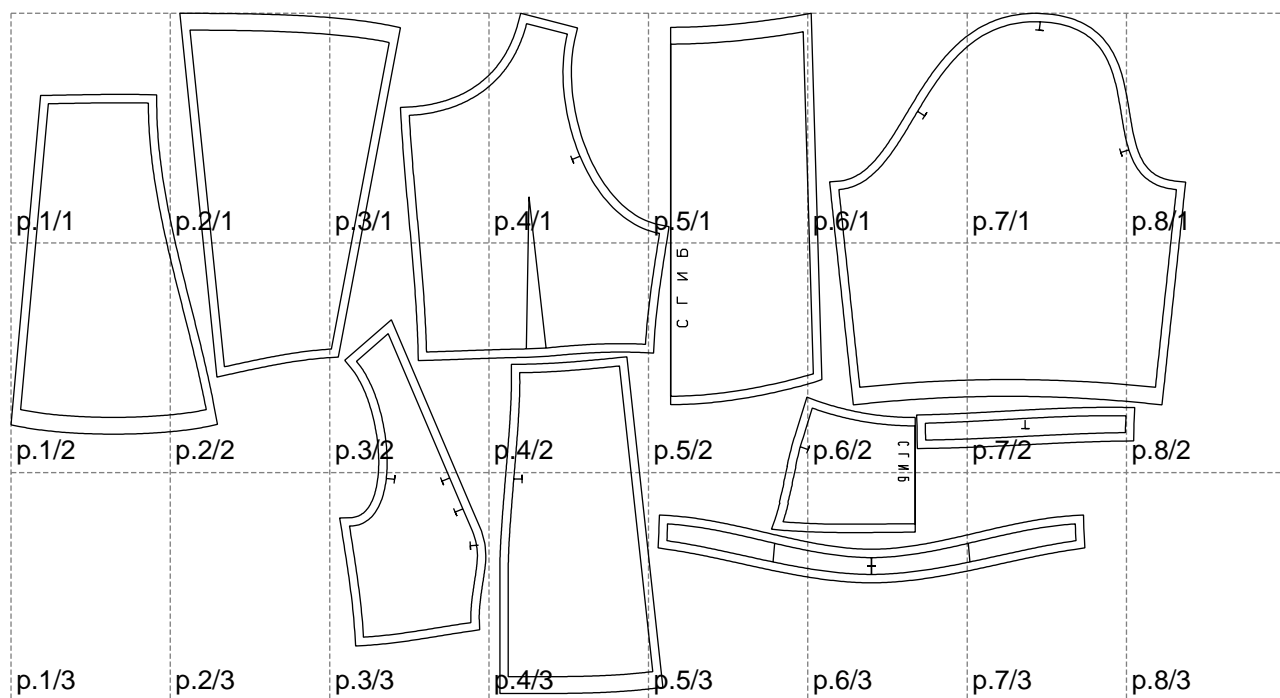

Not for print

Paper size: A4, size:1399.00 x809.87 mm

# Example

size:1499.00 x1266.95 mm

Maneken =1 ver.0

rz\_1=170

rz\_16=104

rz\_17=88.9

rz\_18=84.4

rz\_19=112

rz\_20=109.3

---

. . . . .  
. . . . .  
. . . . .