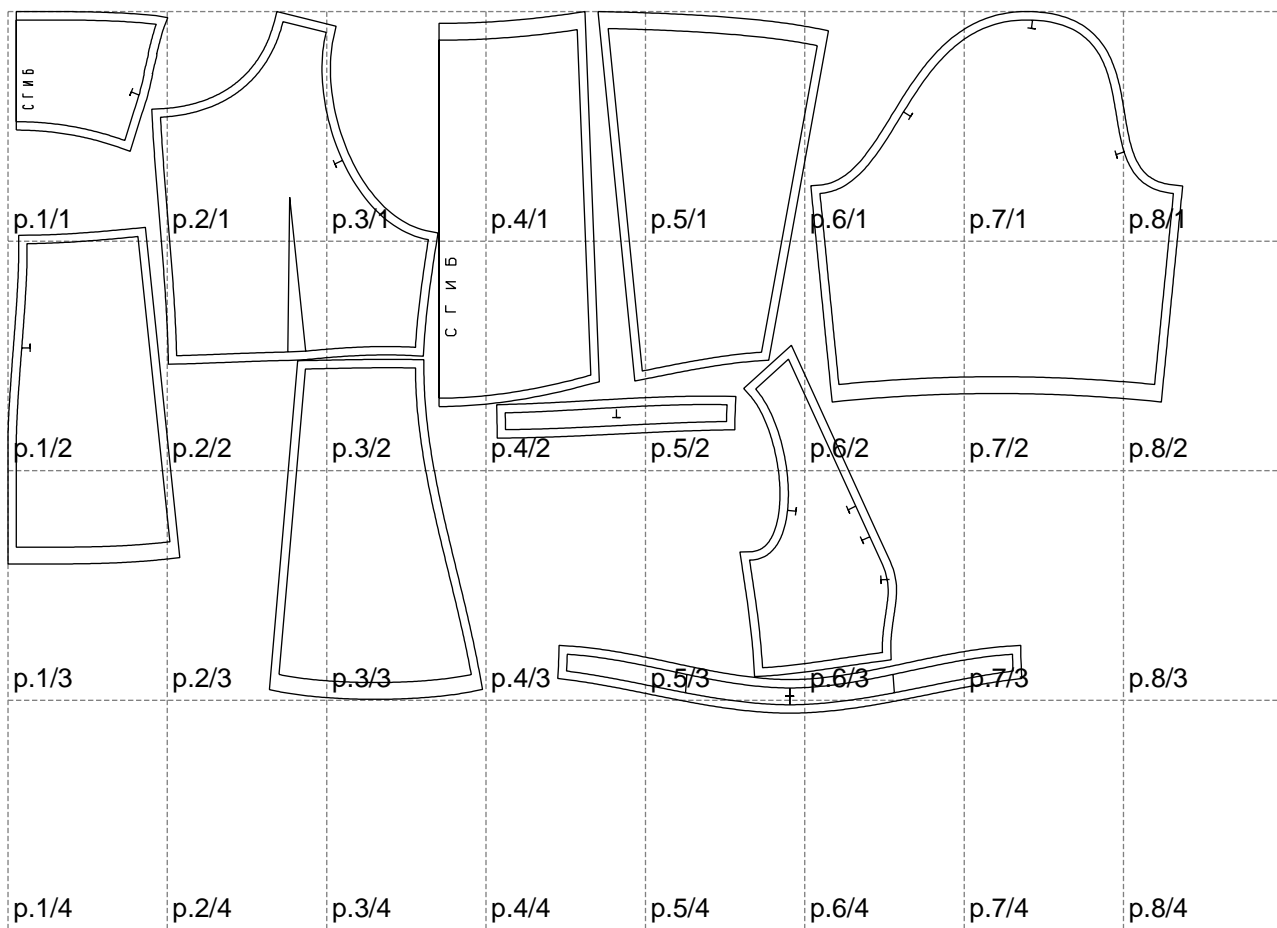

Not for print

Paper size: A4, size:1399.00 x835.51 mm

# Example

size:1499.00 x1317.98 mm

Maneken =1 ver.0

rz\_1=170

rz\_16=112

rz\_17=96.2

rz\_18=94

rz\_19=120

rz\_20=117

---

. . . . .  
. . . . .  
. . . . .