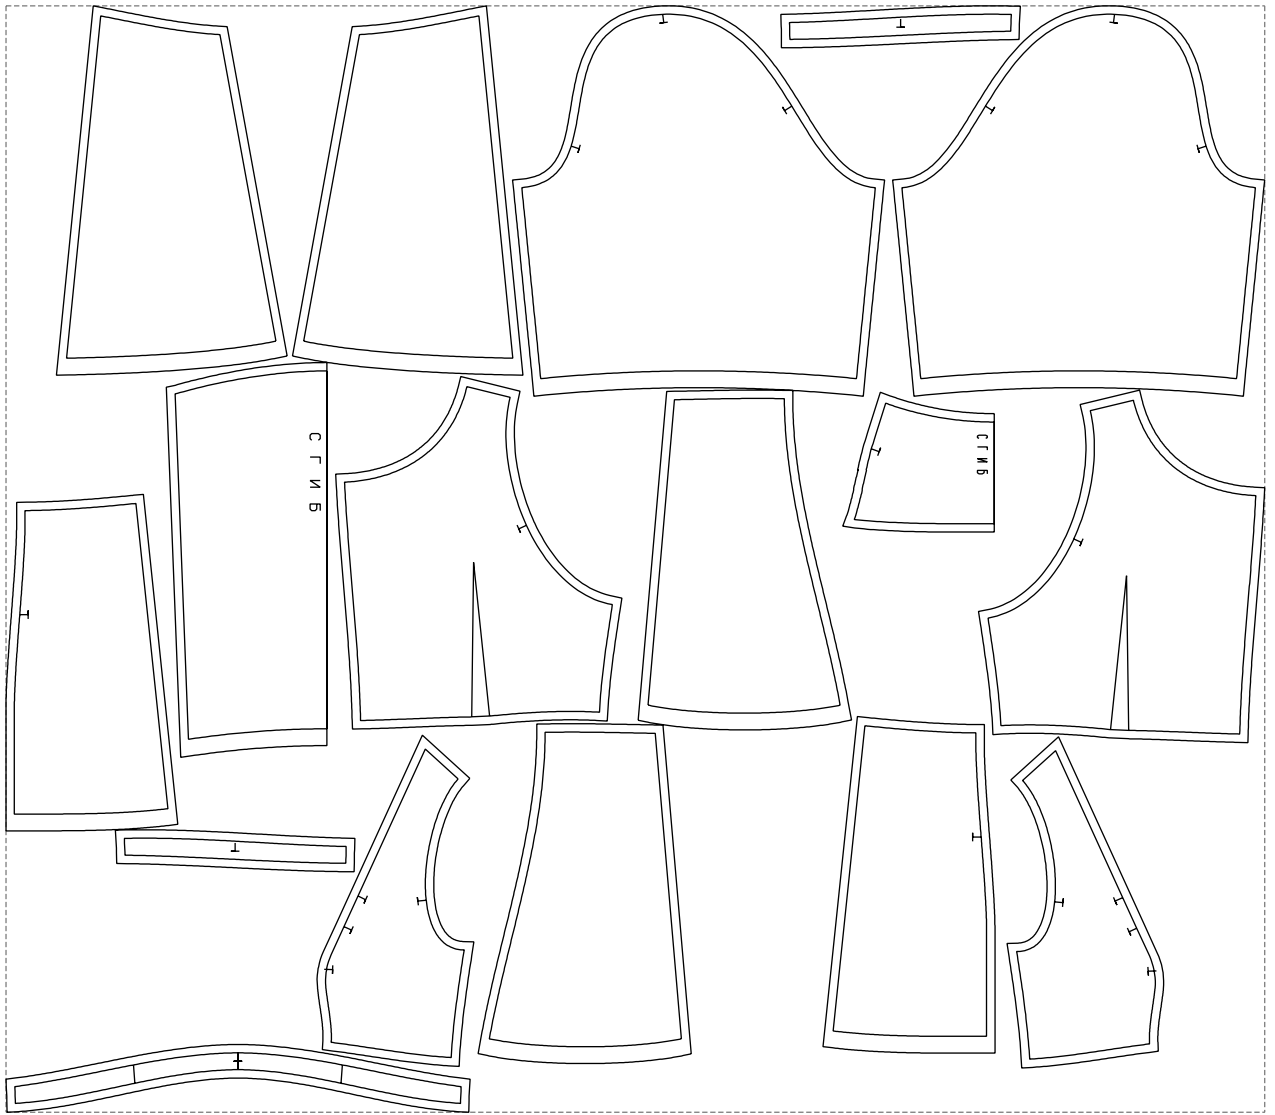

Not for print

Paper size: A4, size:1399.00 x835.51 mm

# Example

size:1499.00 x1317.98 mm

Maneken =1 ver.0

rz\_1=170

rz\_16=112

rz\_17=96.2

rz\_18=94

rz\_19=120