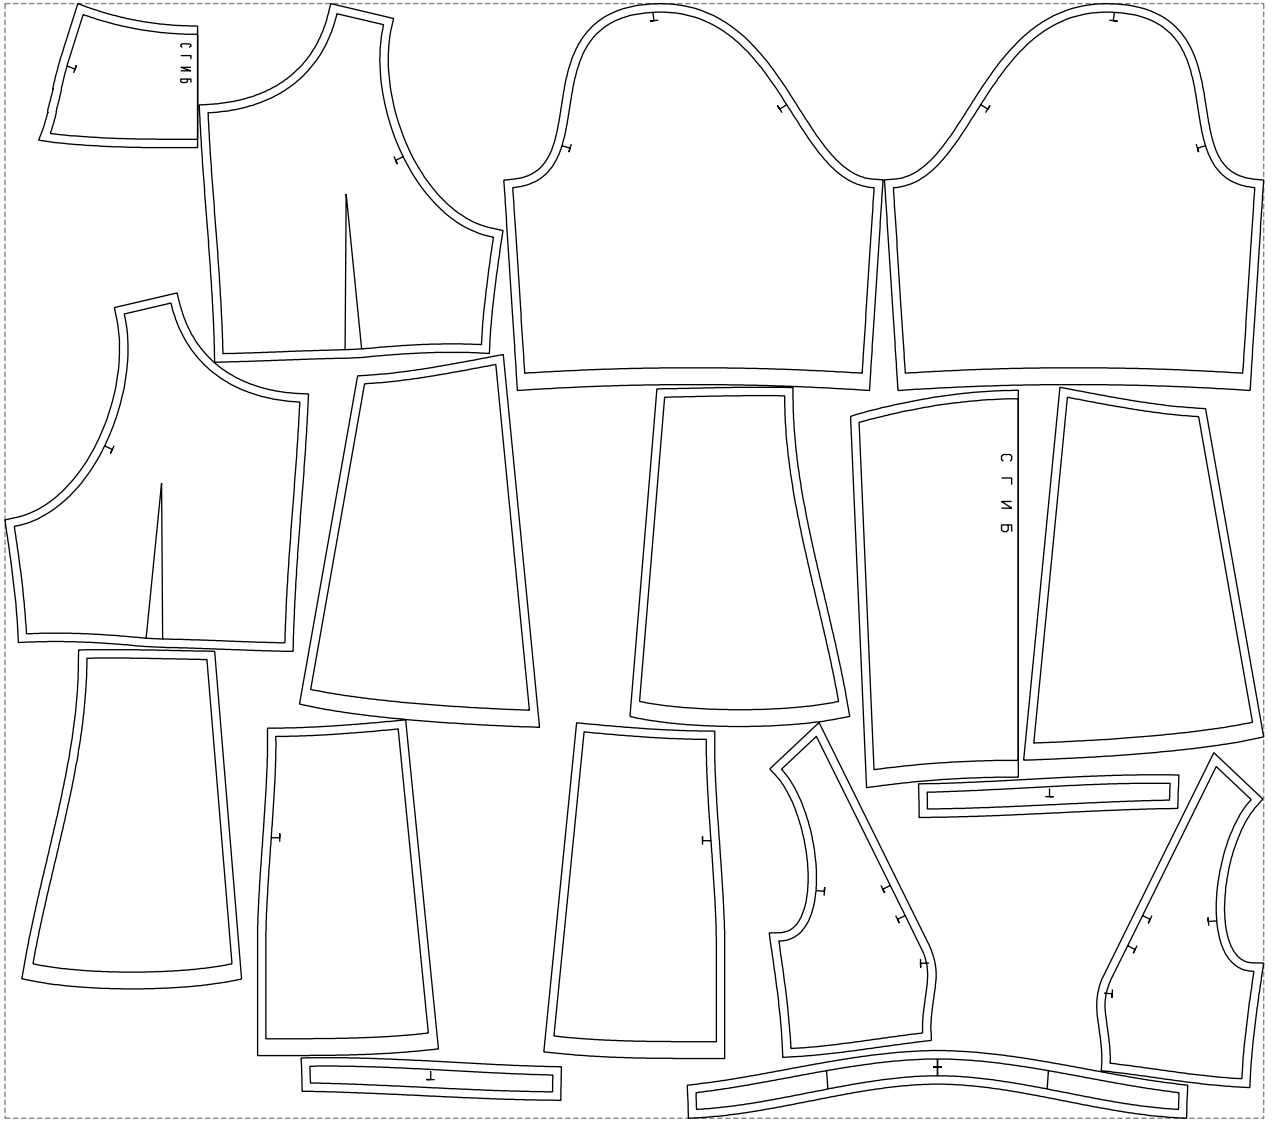

# Example

size:1499.00 x1327.67 mm

Maneken =1 ver.0

rz\_1=170

rz\_16=120

rz\_17=104

rz\_18=103.6

rz\_19=128