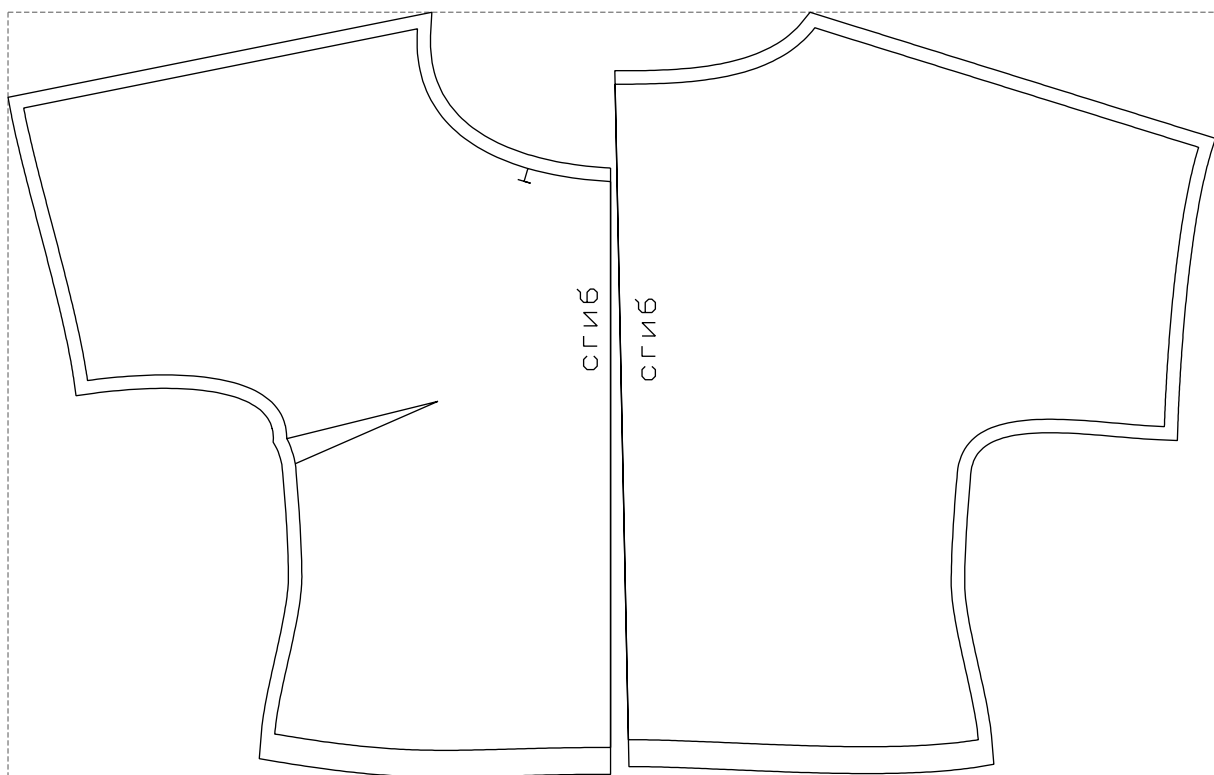

Not for print

Paper size: A4, size:1318.96 x891.16 mm

# Example

size:898.76 x569.51 mm

Maneken =1 ver.0

rz\_1=170

rz\_16=92

rz\_17=78.8

rz\_18=71.8

rz\_19=100

rz\_20=98.1

---

. . . . .  
. . . . .  
. . . . .