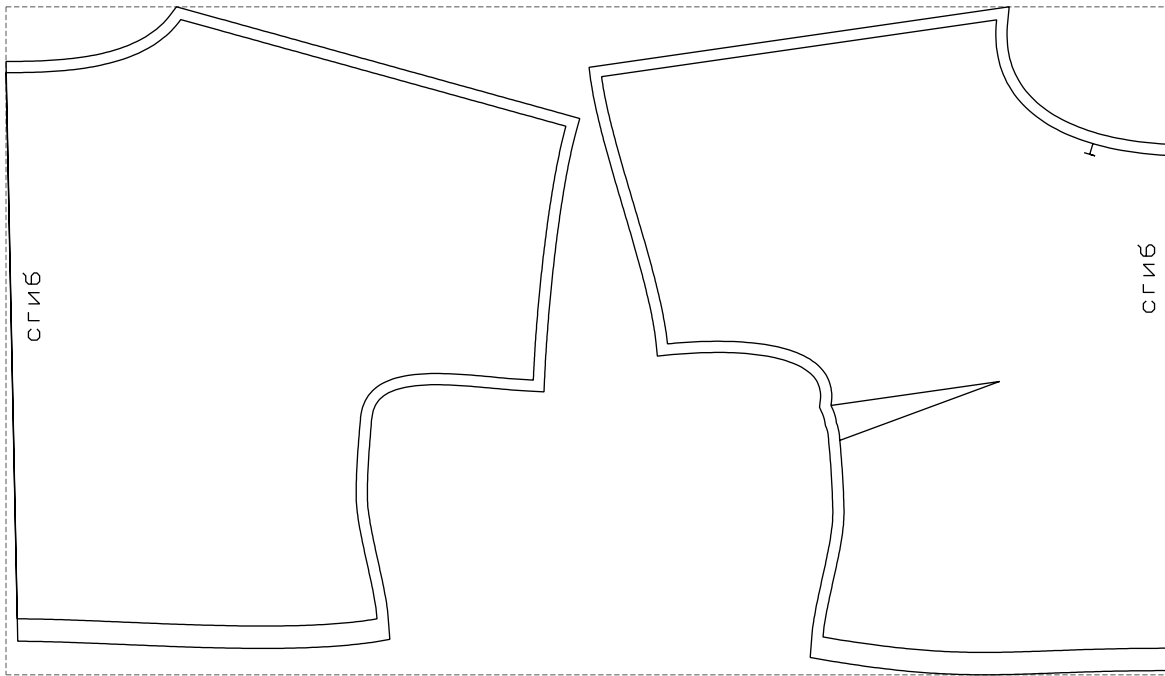

Not for print

Paper size: A4, size:1399.00 x1111.04 mm

# Example

size:1035.95 x596.81 mm

Maneken =1 ver.0

rz\_1=170

rz\_16=116

rz\_17=100

rz\_18=98.8

rz\_19=124

rz\_20=121

---

. . . . .  
. . . . .  
. . . . .