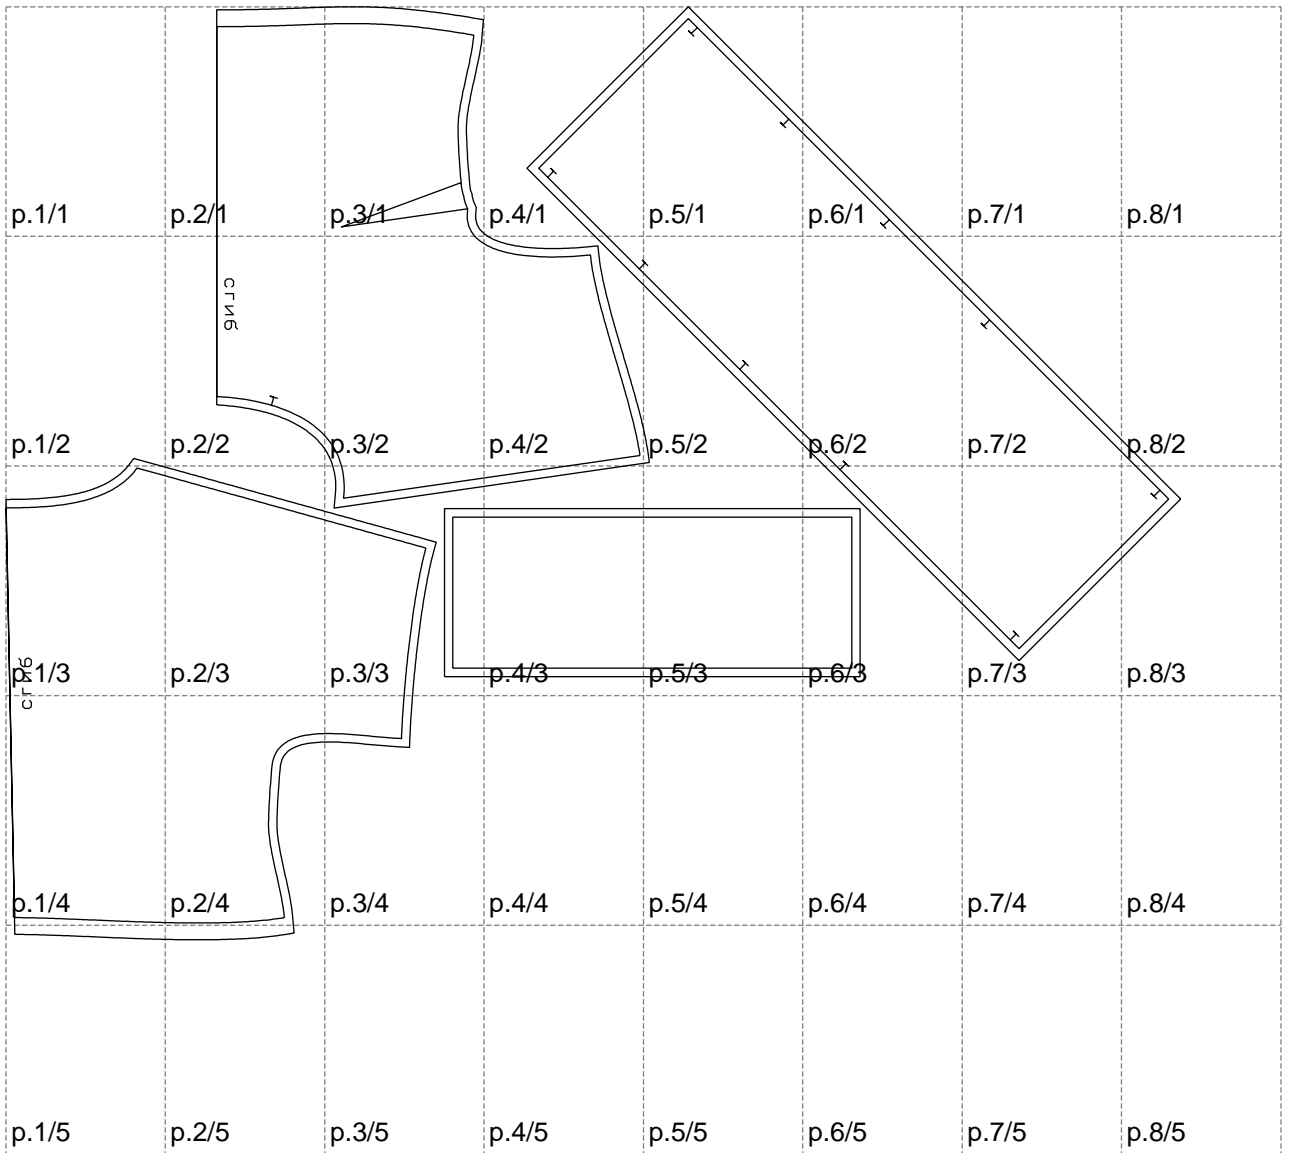

Not for print

Paper size: A4, size:1399.00 x1111.04 mm

# Example

size:1035.95 x596.81 mm

Maneken =1 ver.0

rz\_1=170

rz\_16=116

rz\_17=100

rz\_18=98.8

rz\_19=124

rz\_20=121

---

. . . . .  
. . . . .  
. . . . .