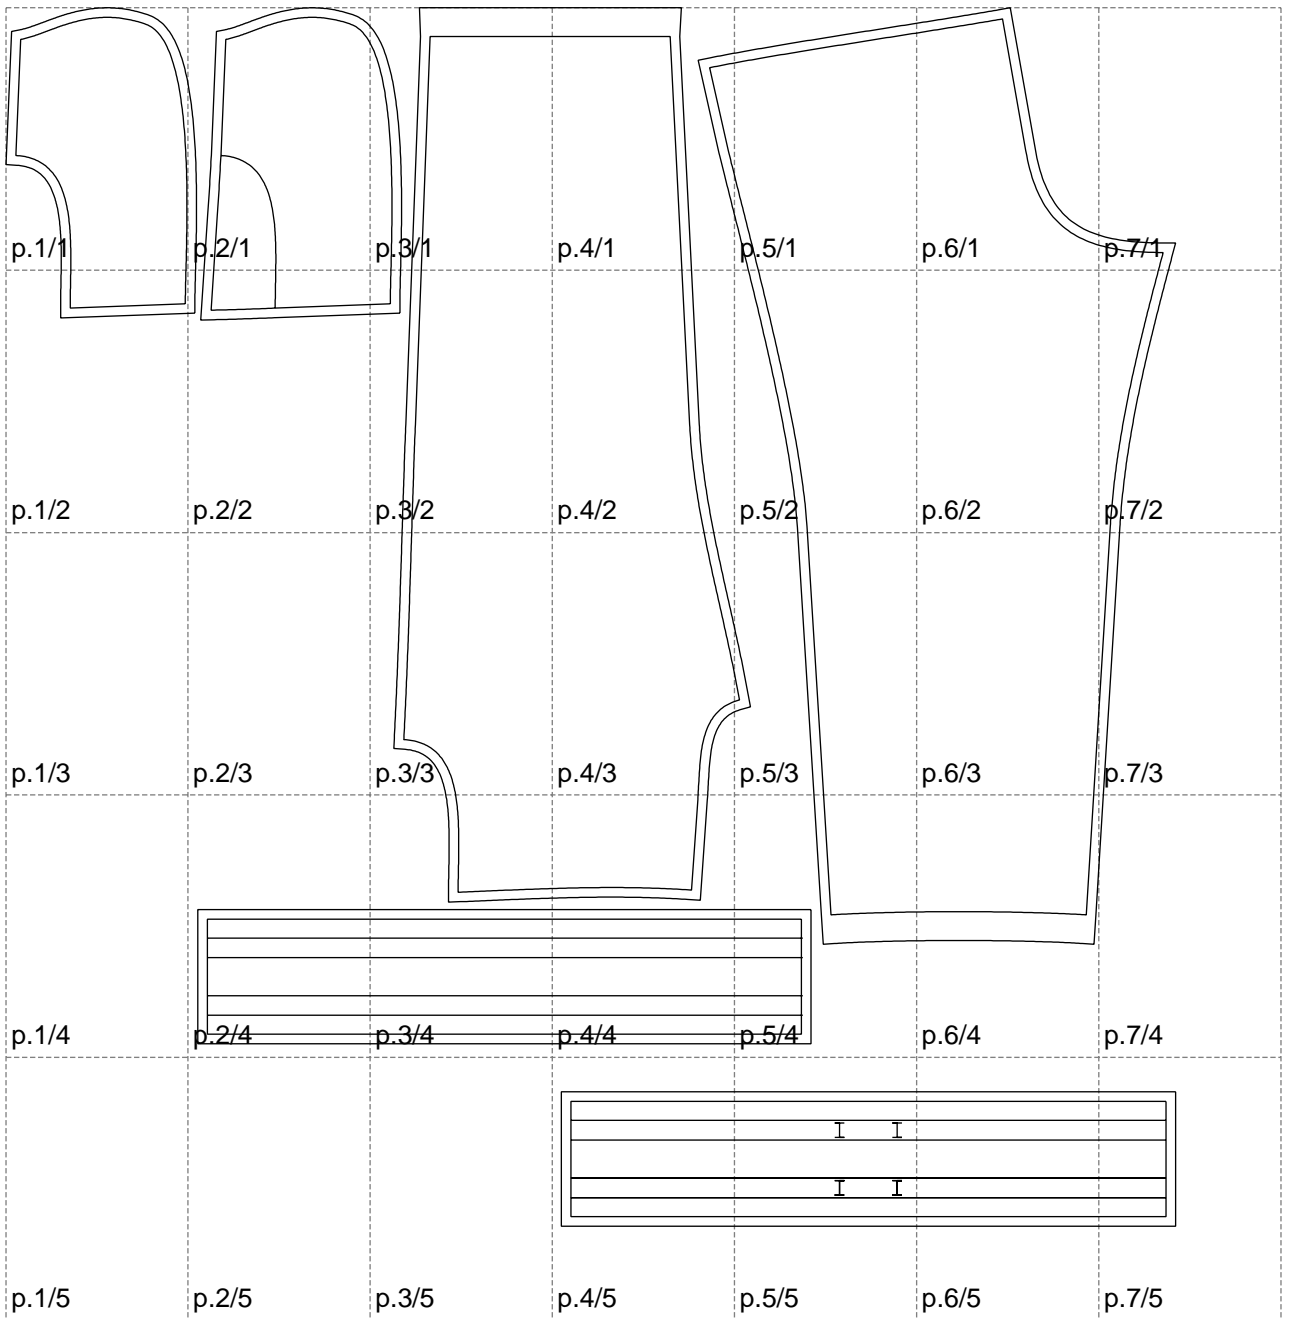

Not for print

Paper size: A4, size:1218.95 x1269.54 mm

Maneken =1 ver.0

rz\_1=170

rz\_16=108

rz\_17=92.5

rz\_18=89.2

rz\_19=116

rz\_20=113

---

. . . . .  
. . . . .  
. . . . .