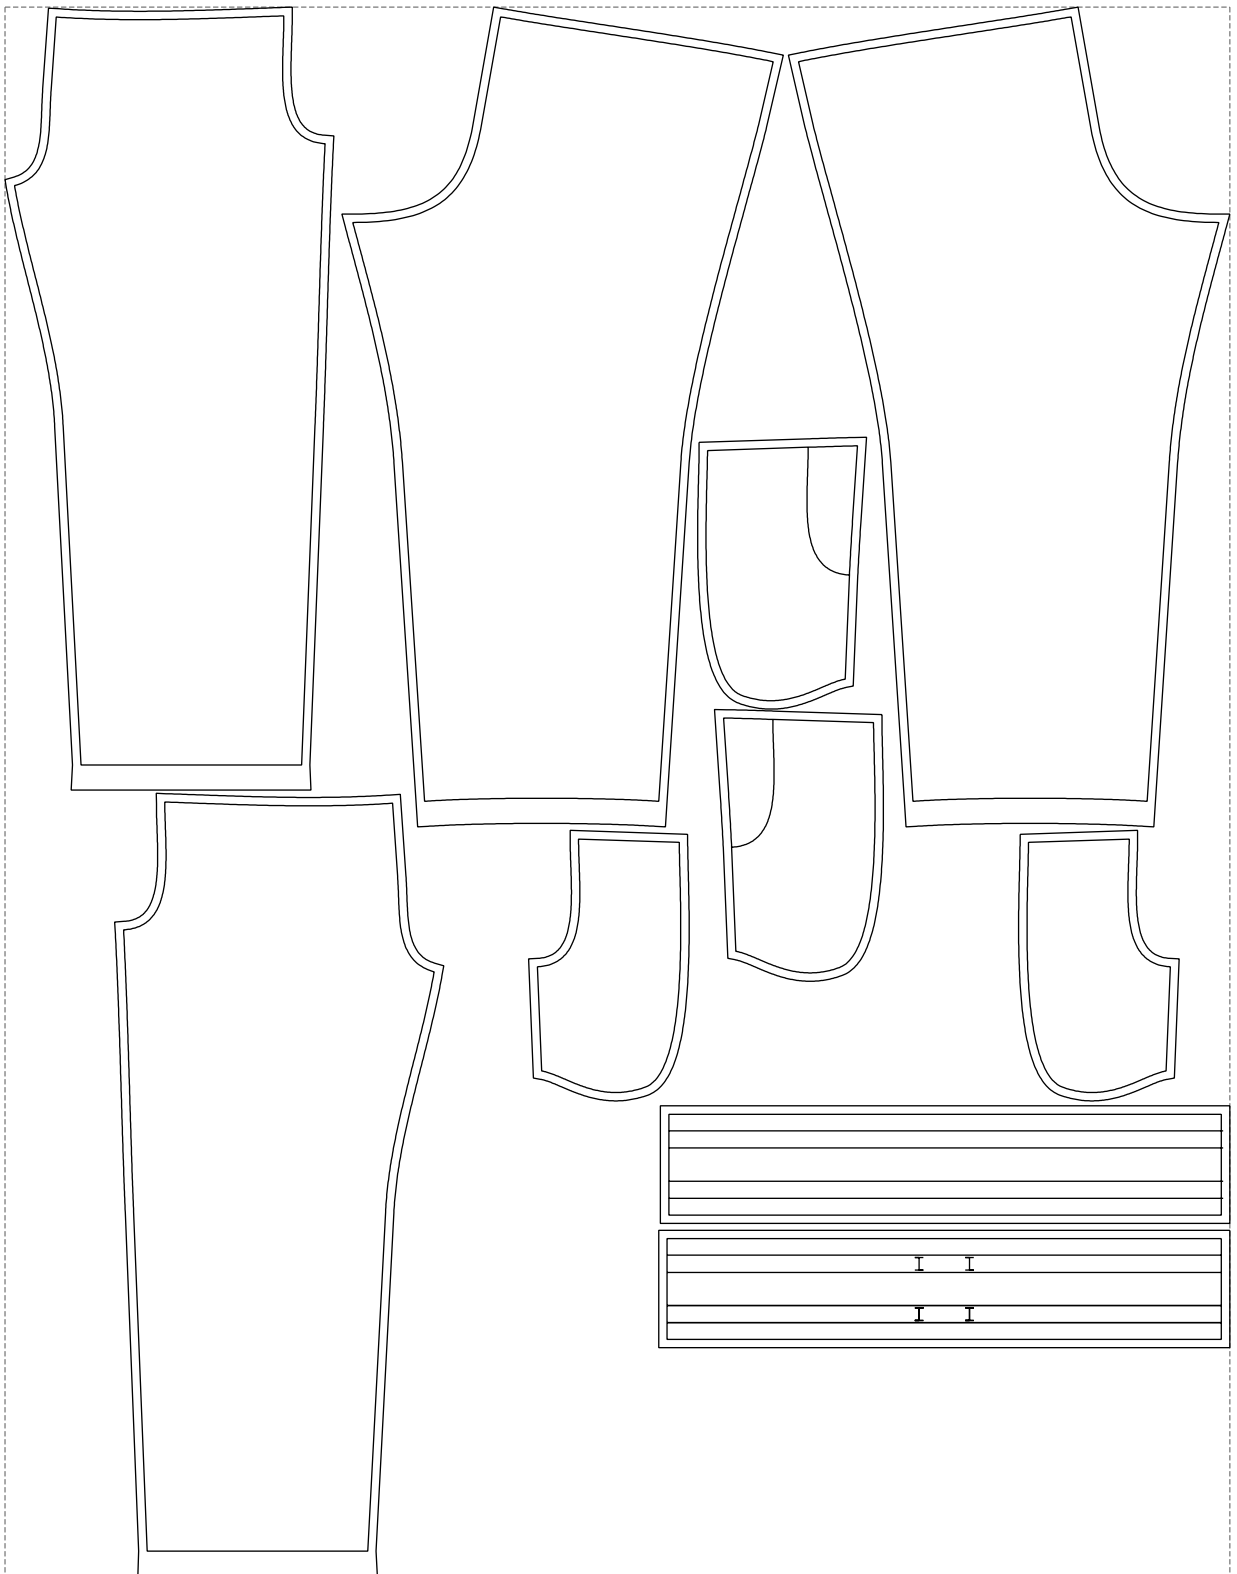

Not for print

Paper size: A4, size:1258.08 x1270.47 mm

Example

size:1458.74 x1869.12 mm

Maneken =1 ver.0

rz_1=170

rz_16=116

rz_17=100

rz_18=98.8

rz_19=124

rz_20=121

.
.
.