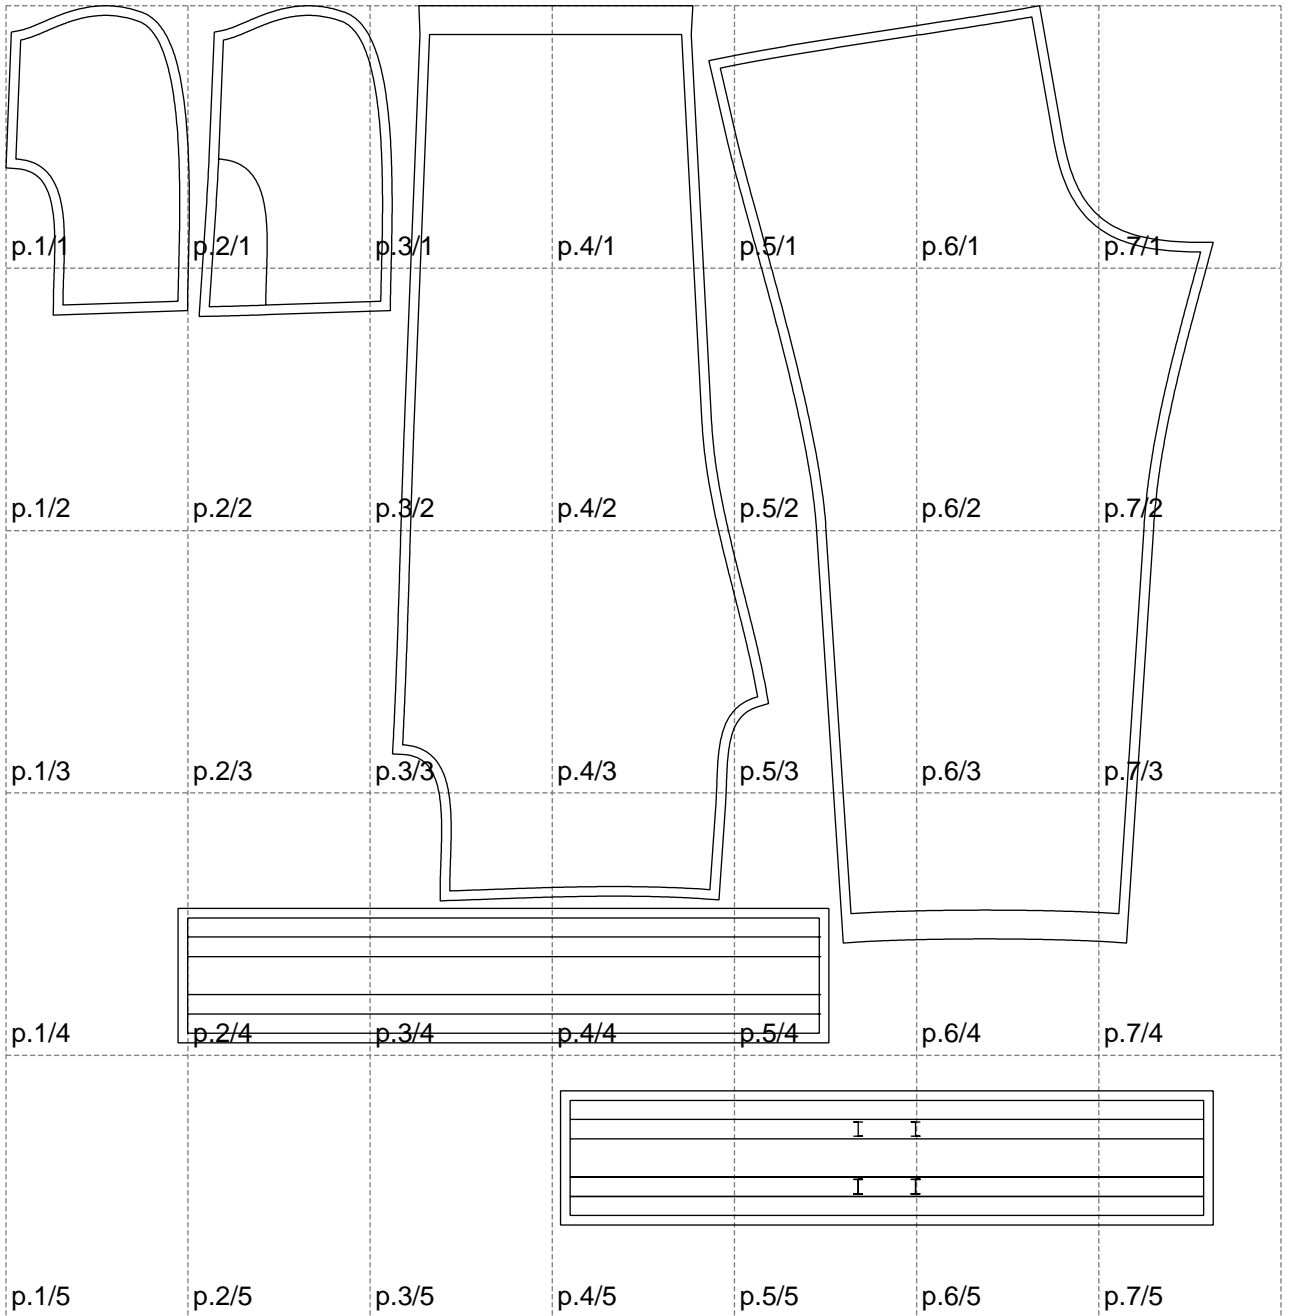

Not for print

Paper size: A4, size:1258.08 x1270.47 mm

Example

size:1458.74 x1869.12 mm

Maneken =1 ver.0

rz_1=170

rz_16=116

rz_17=100

rz_18=98.8

rz_19=124

rz_20=121

.
.
.