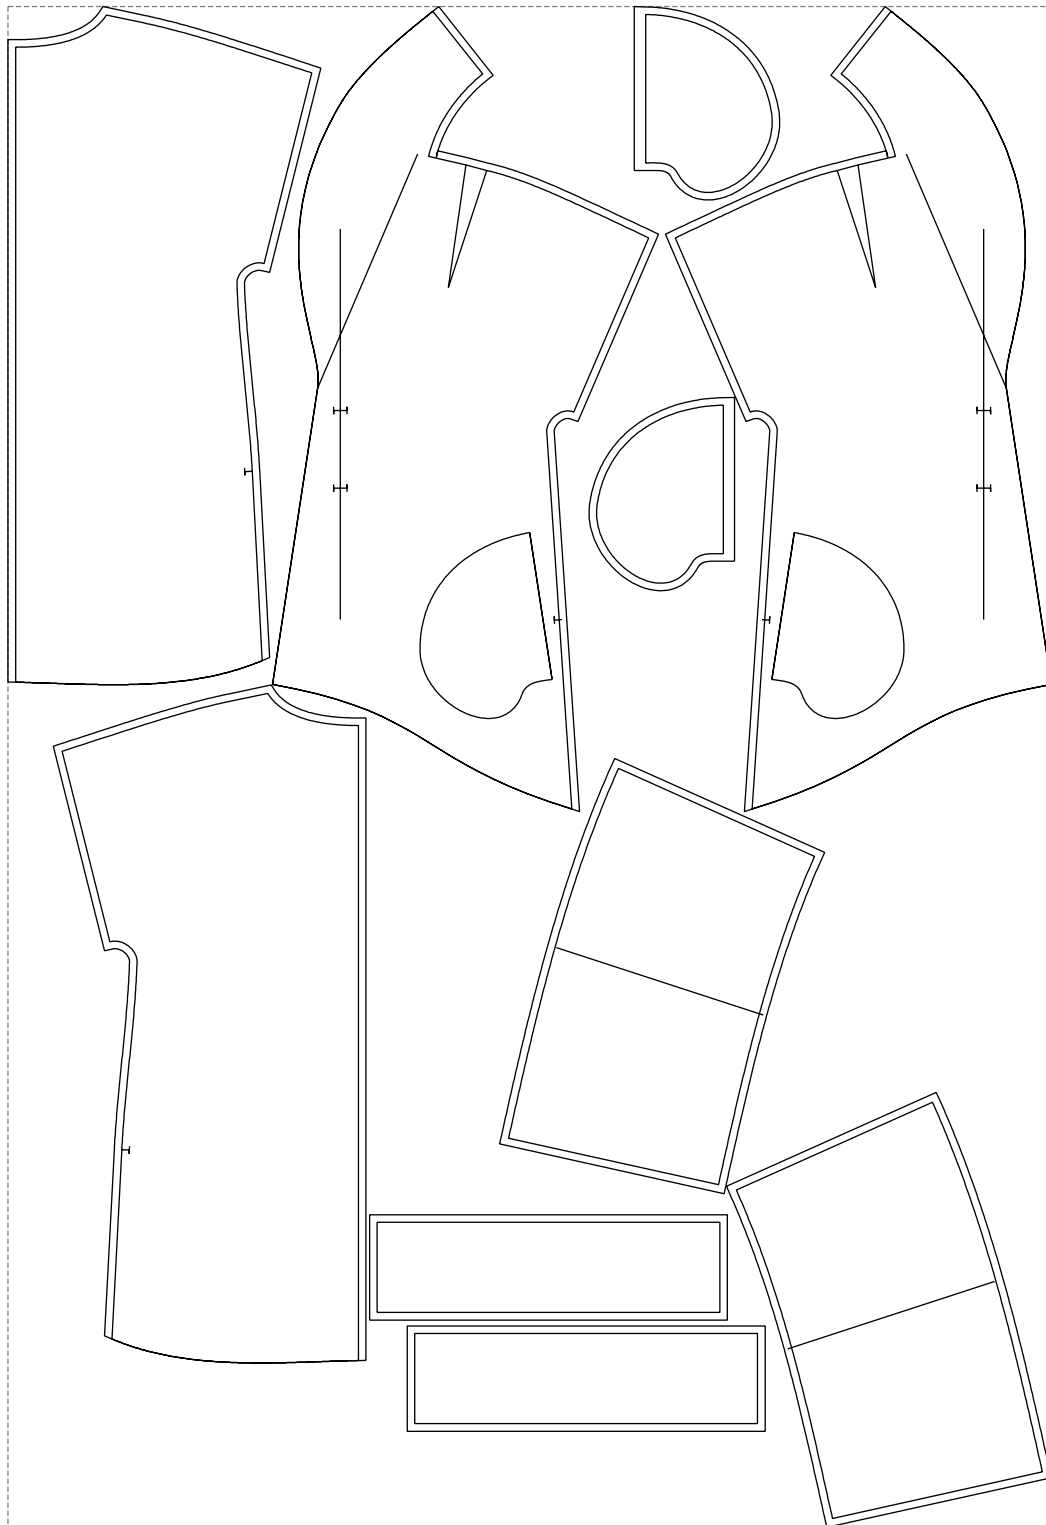

Not for print

Paper size: A4, size:1368.92 x1071.72 mm

# Example

size:1388.72 x2024.93 mm

Maneken =1 ver.0

rz\_1=170

rz\_16=100

rz\_17=85.4

rz\_18=80.2

rz\_19=108

rz\_20=105.4

---

. . . . .  
. . . . .  
. . . . .