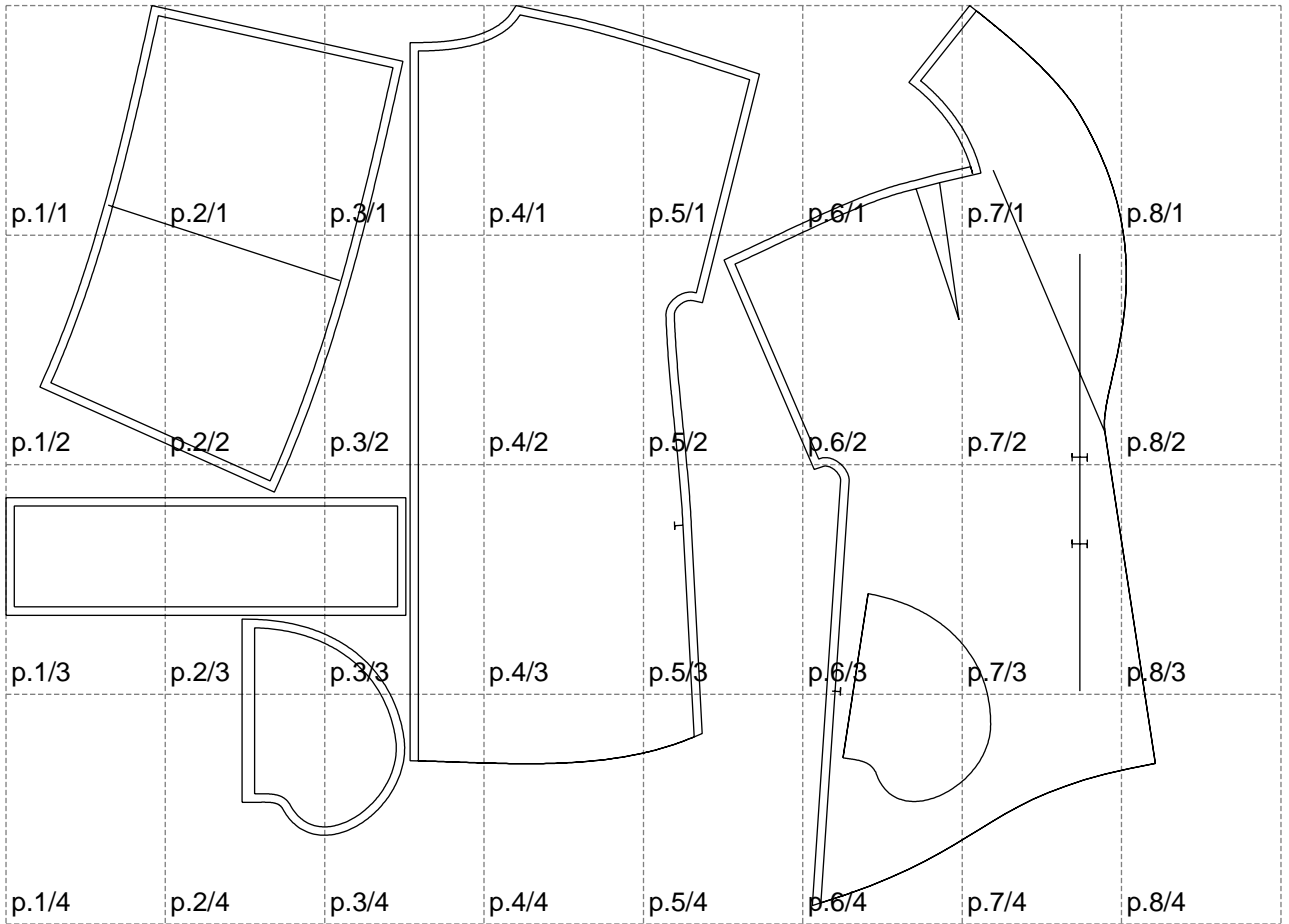

Not for print

Paper size: A4, size:1368.92 x1071.72 mm

# Example

size:1388.72 x2024.93 mm

Maneken =1 ver.0

rz\_1=170

rz\_16=100

rz\_17=85.4

rz\_18=80.2

rz\_19=108

rz\_20=105.4

---

. . . . .  
. . . . .  
. . . . .