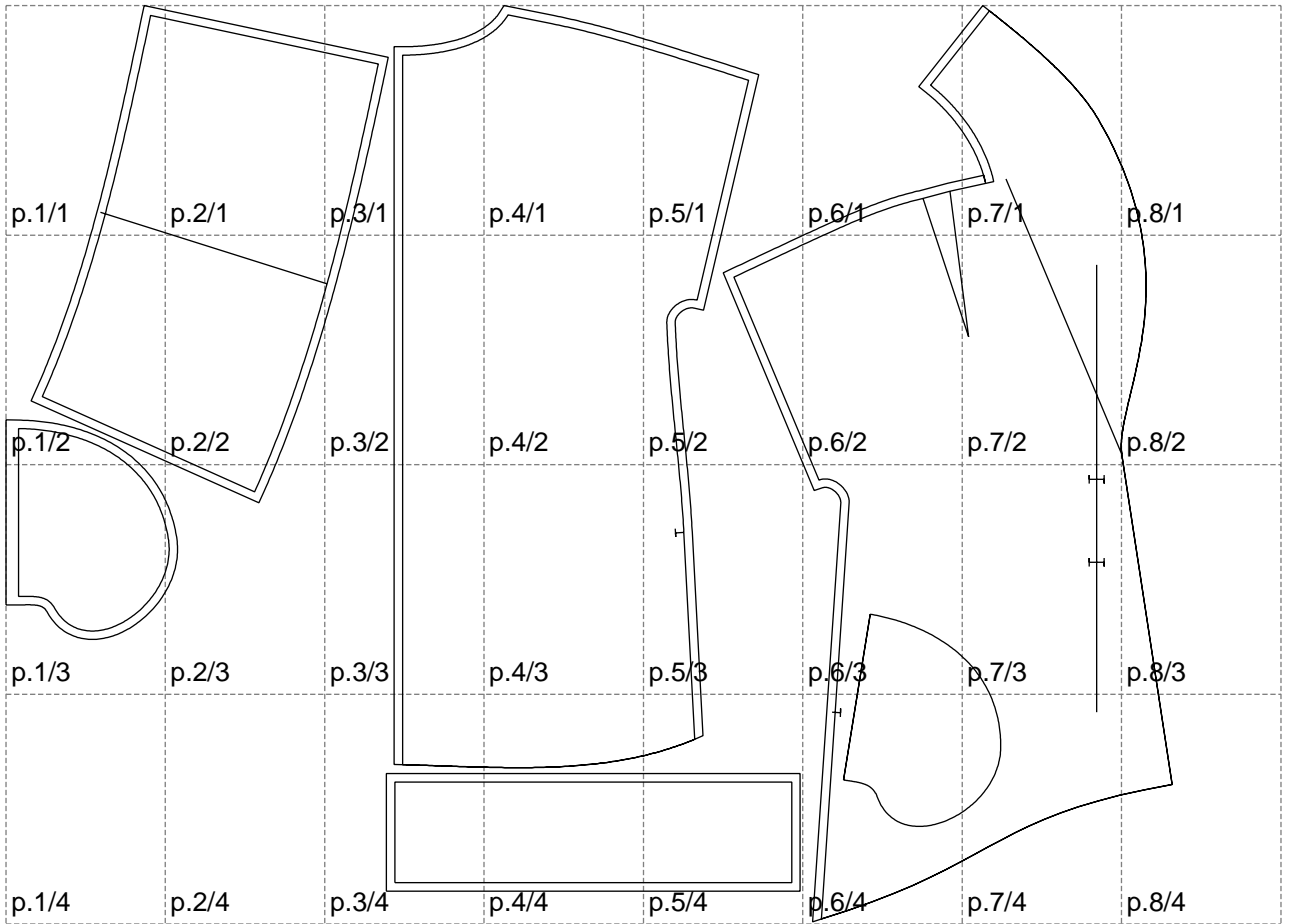

Not for print

Paper size: A4, size:1388.96 x1091.04 mm

# Example

size:1448.77 x1909.50 mm

Maneken =1 ver.0

rz\_1=170

rz\_16=108

rz\_17=92.5

rz\_18=89.2

rz\_19=116

rz\_20=113

---

. . . . .  
. . . . .  
. . . . .