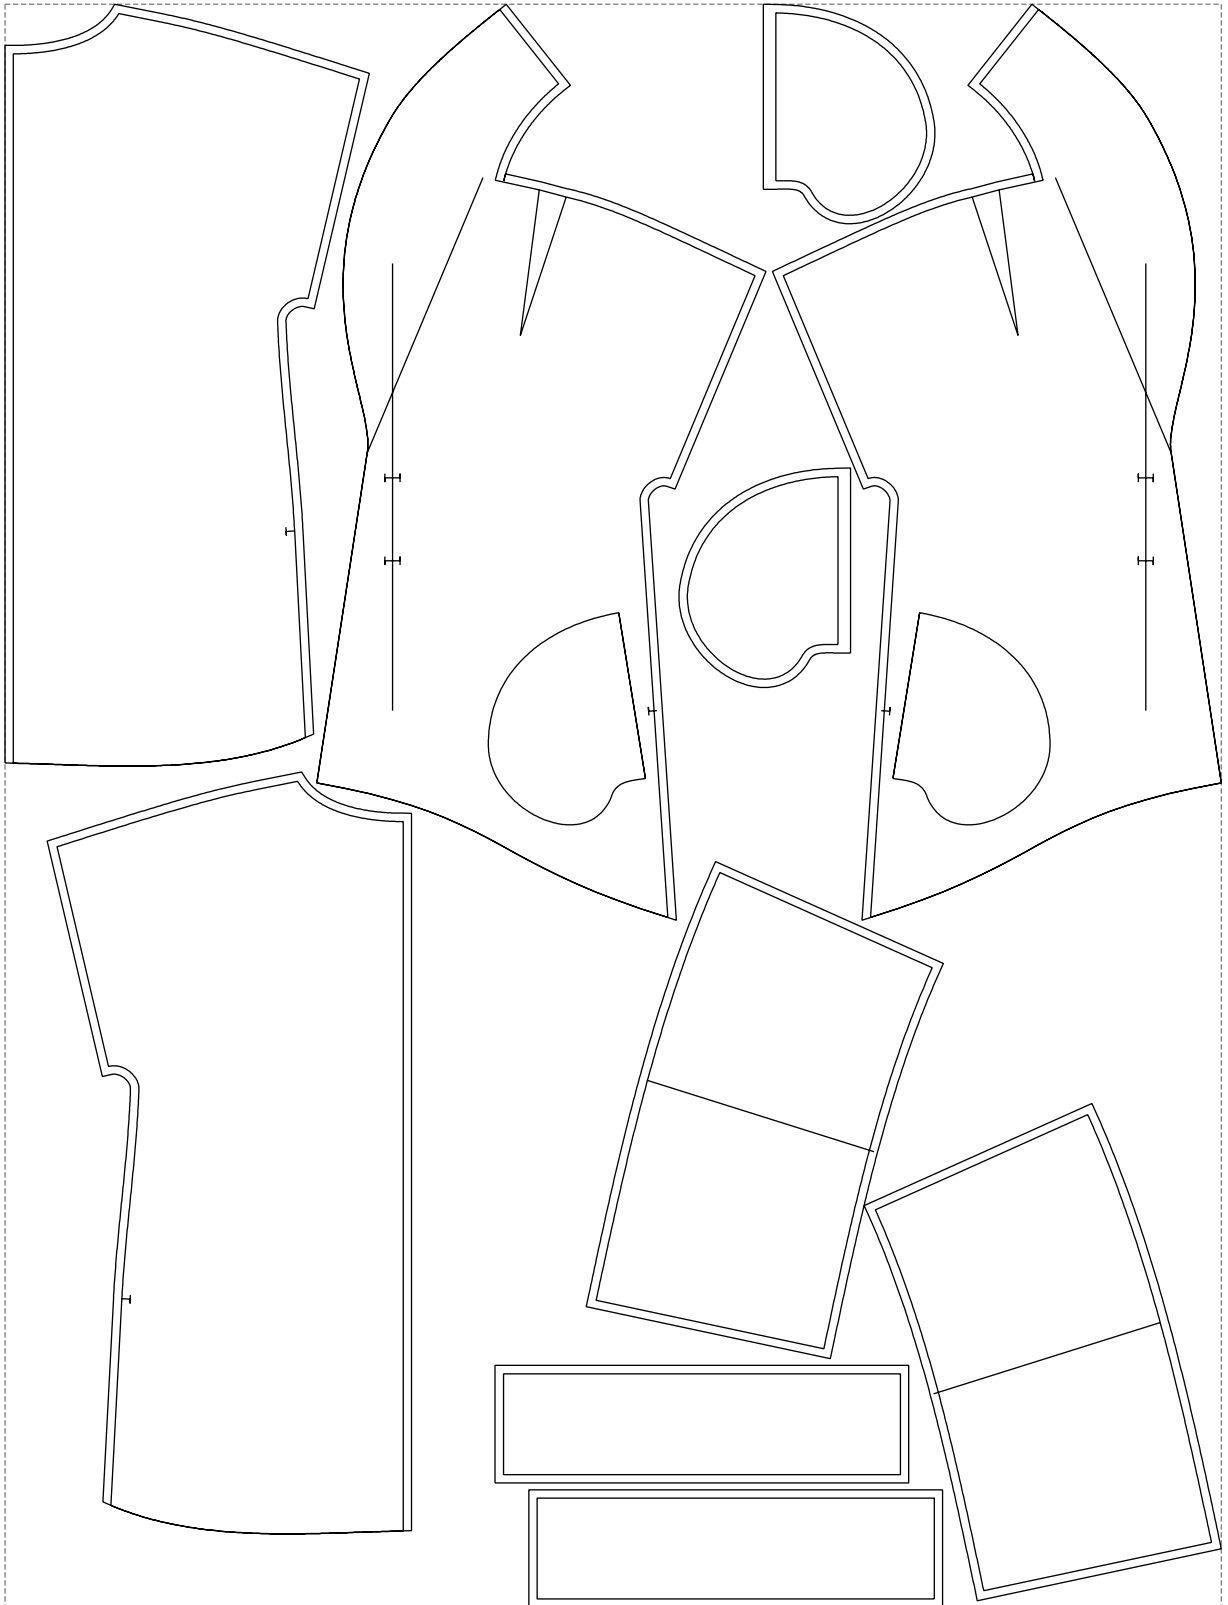

Not for print

Paper size: A4, size:1388.96 x1091.04 mm

# Example

size:1448.77 x1909.50 mm

Maneken =1 ver.0

rz\_1=170

rz\_16=108

rz\_17=92.5

rz\_18=89.2

rz\_19=116