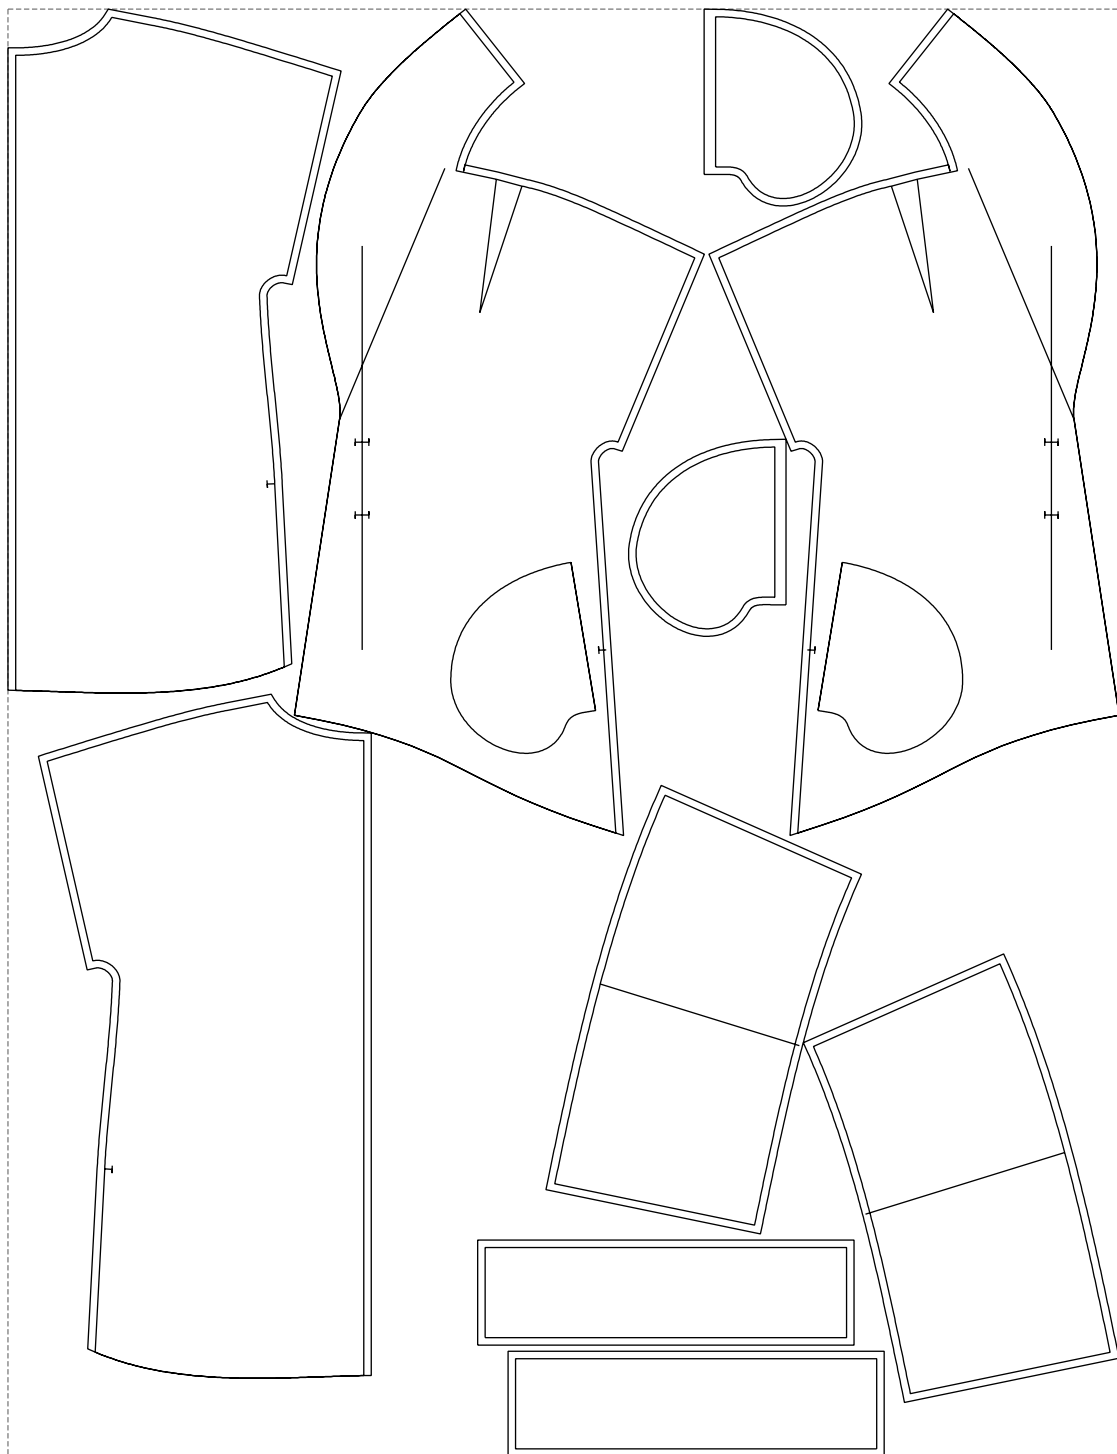

Not for print

Paper size: A4, size:1399.00 x1100.31 mm

# Example

size:1478.89 x1927.12 mm

Maneken =1 ver.0

rz\_1=170

rz\_16=112

rz\_17=96.2

rz\_18=94

rz\_19=120