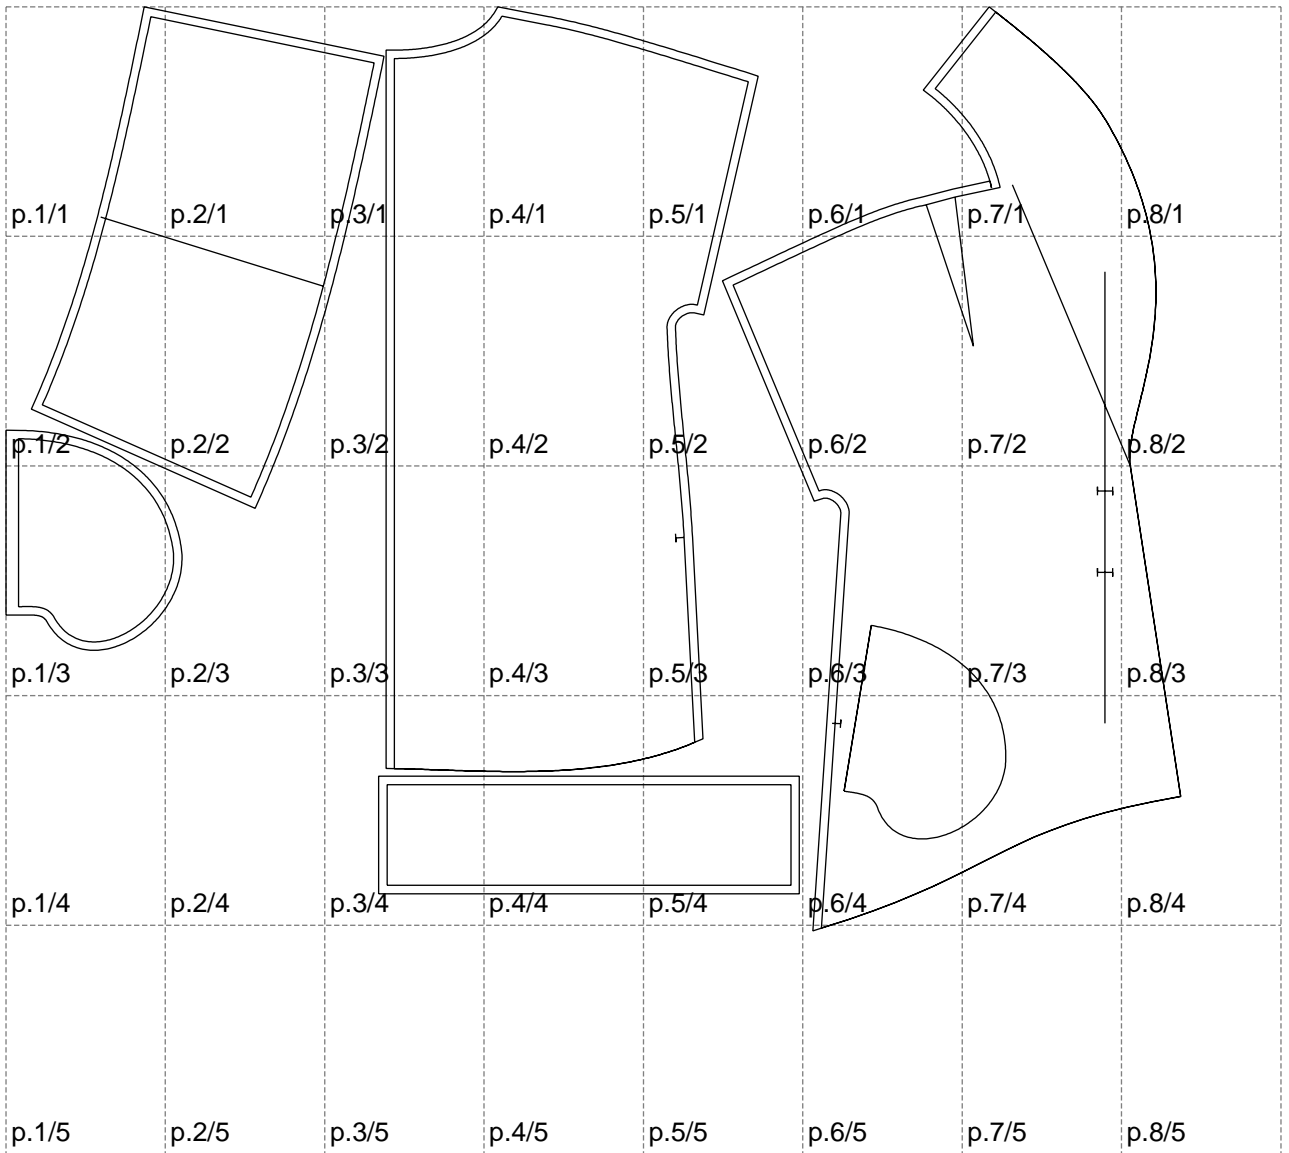

Not for print

Paper size: A4, size:1399.00 x1100.31 mm

# Example

size:1478.89 x1927.12 mm

Maneken =1 ver.0

rz\_1=170

rz\_16=112

rz\_17=96.2

rz\_18=94

rz\_19=120

rz\_20=117

---

. . . . .  
. . . . .  
. . . . .