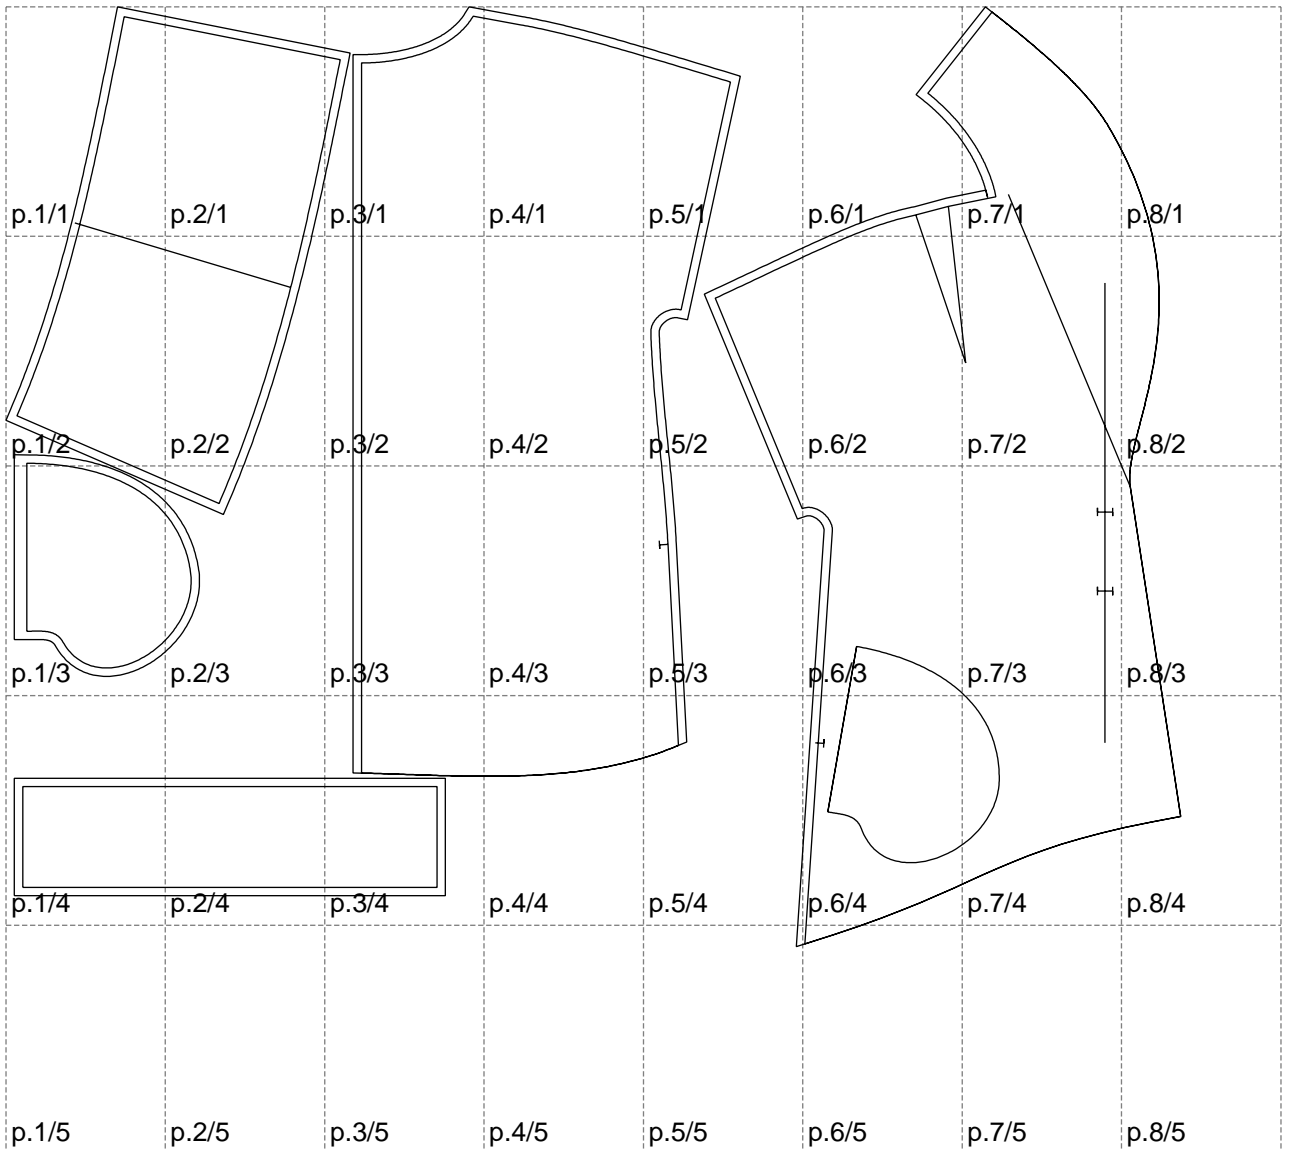

Not for print

Paper size: A4, size:1399.00 x1119.22 mm

# Example

size:1488.92 x1994.08 mm

Maneken =1 ver.0

rz\_1=170

rz\_16=120

rz\_17=104

rz\_18=103.6

rz\_19=128

rz\_20=125.1

---

. . . . .  
. . . . .  
. . . . .