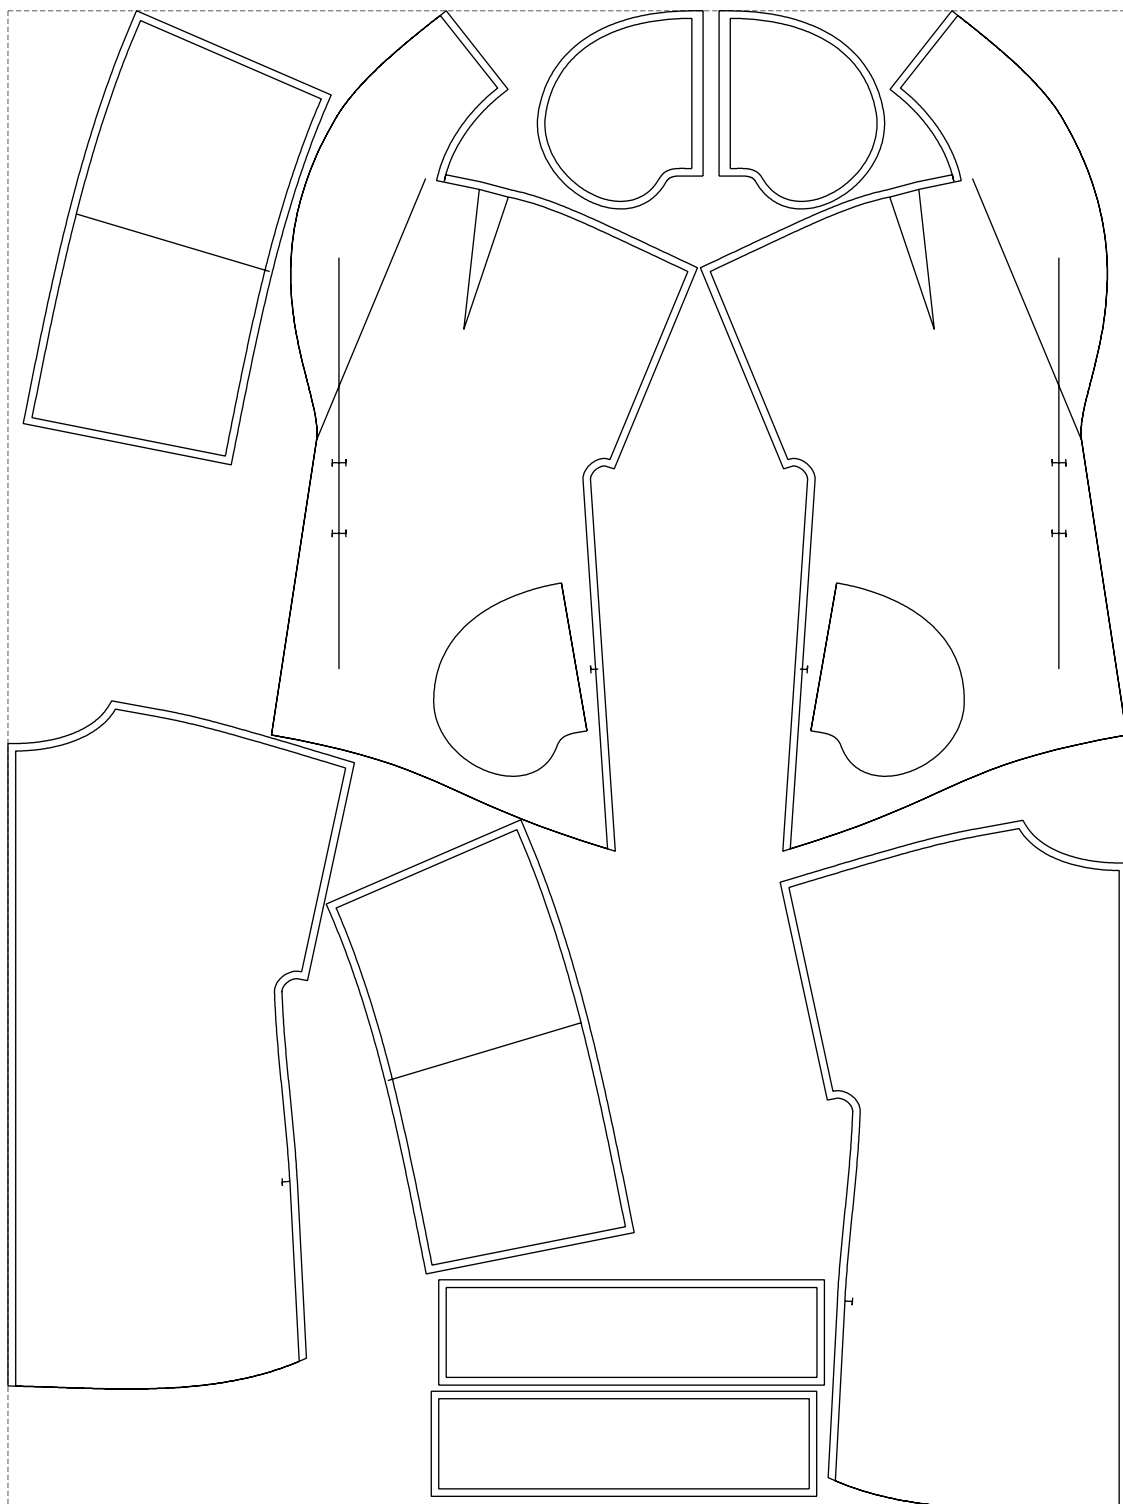

Not for print

Paper size: A4, size:1399.00 x1119.22 mm

# Example

size:1488.92 x1994.08 mm

Maneken =1 ver.0

rz\_1=170

rz\_16=120

rz\_17=104

rz\_18=103.6

rz\_19=128

rz\_20=125.1

---

. . . . .  
. . . . .  
. . . . .