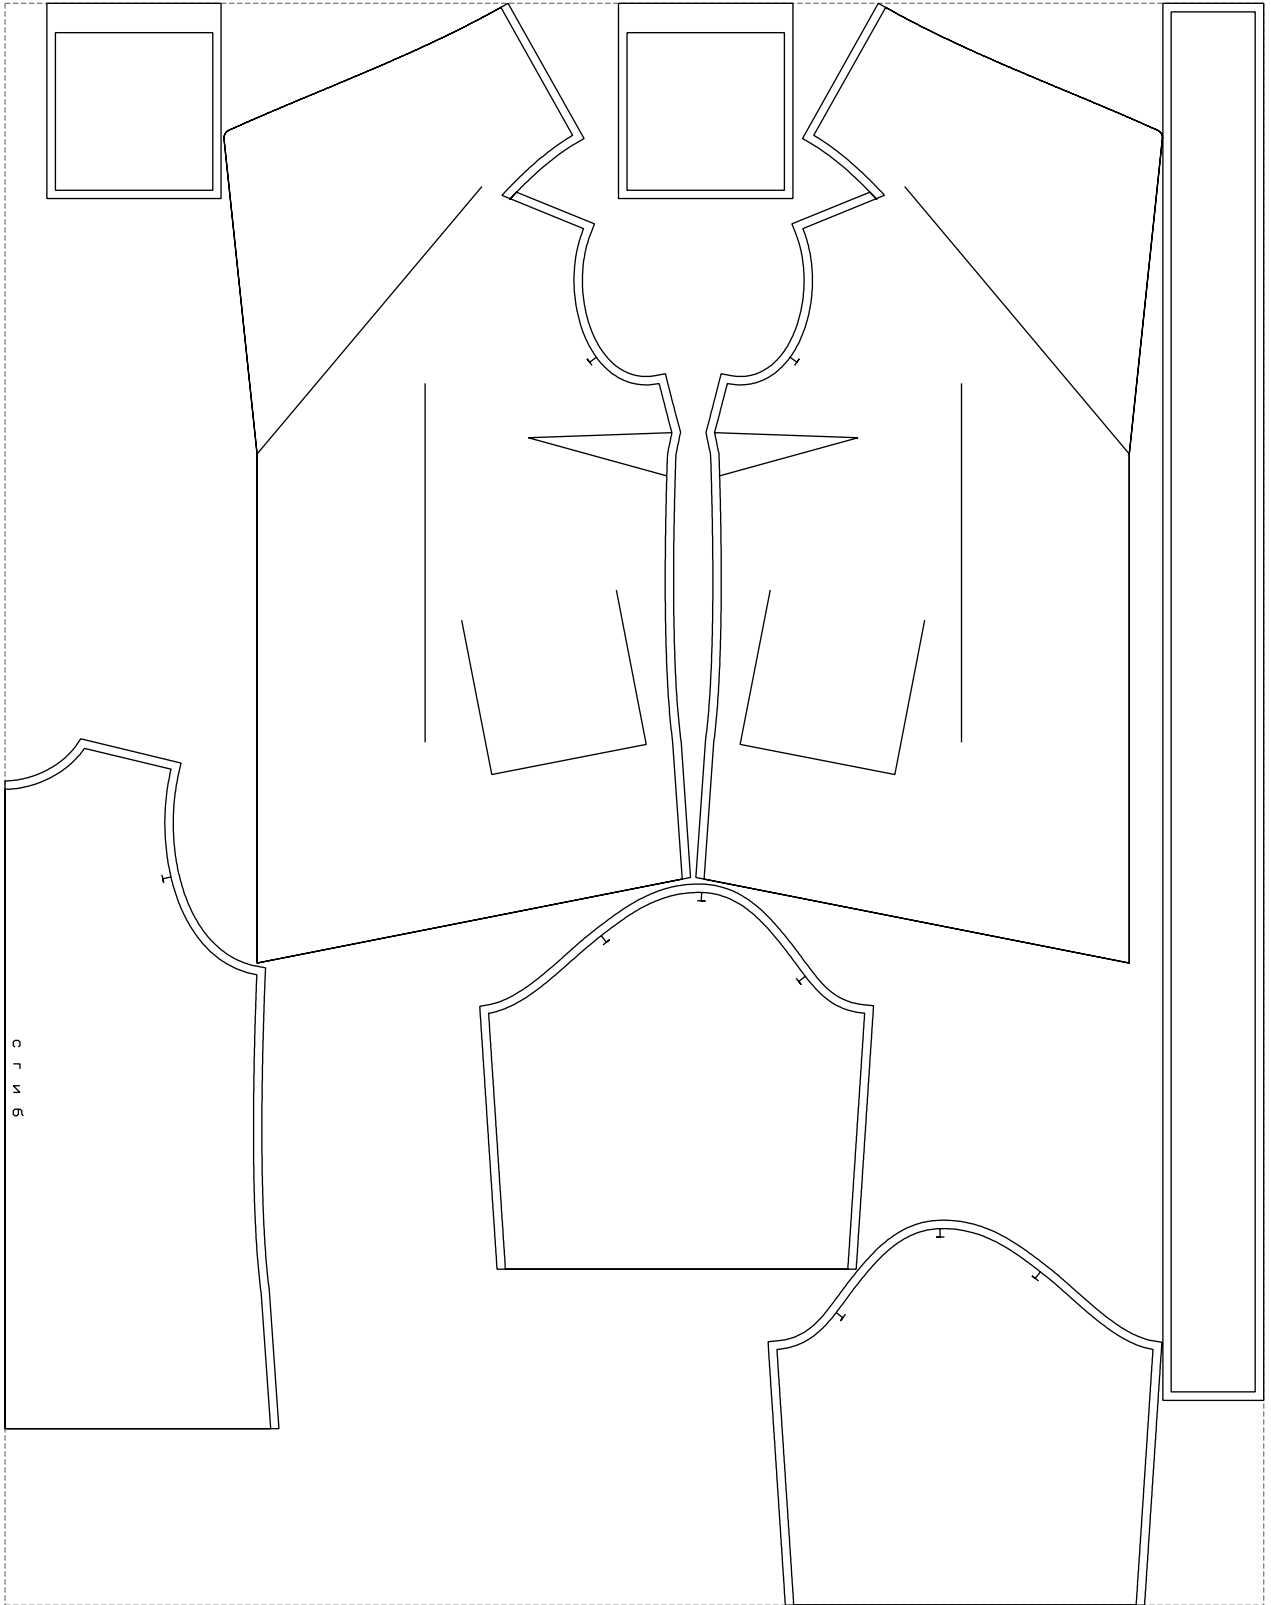

Not for print

Paper size: A4, size:1399.00 x1664.00 mm

# Example

size:1499.00 x1908.20 mm

Maneken =1 ver.0

rz\_1=170

rz\_16=104

rz\_17=88.9

rz\_18=84.4

rz\_19=112