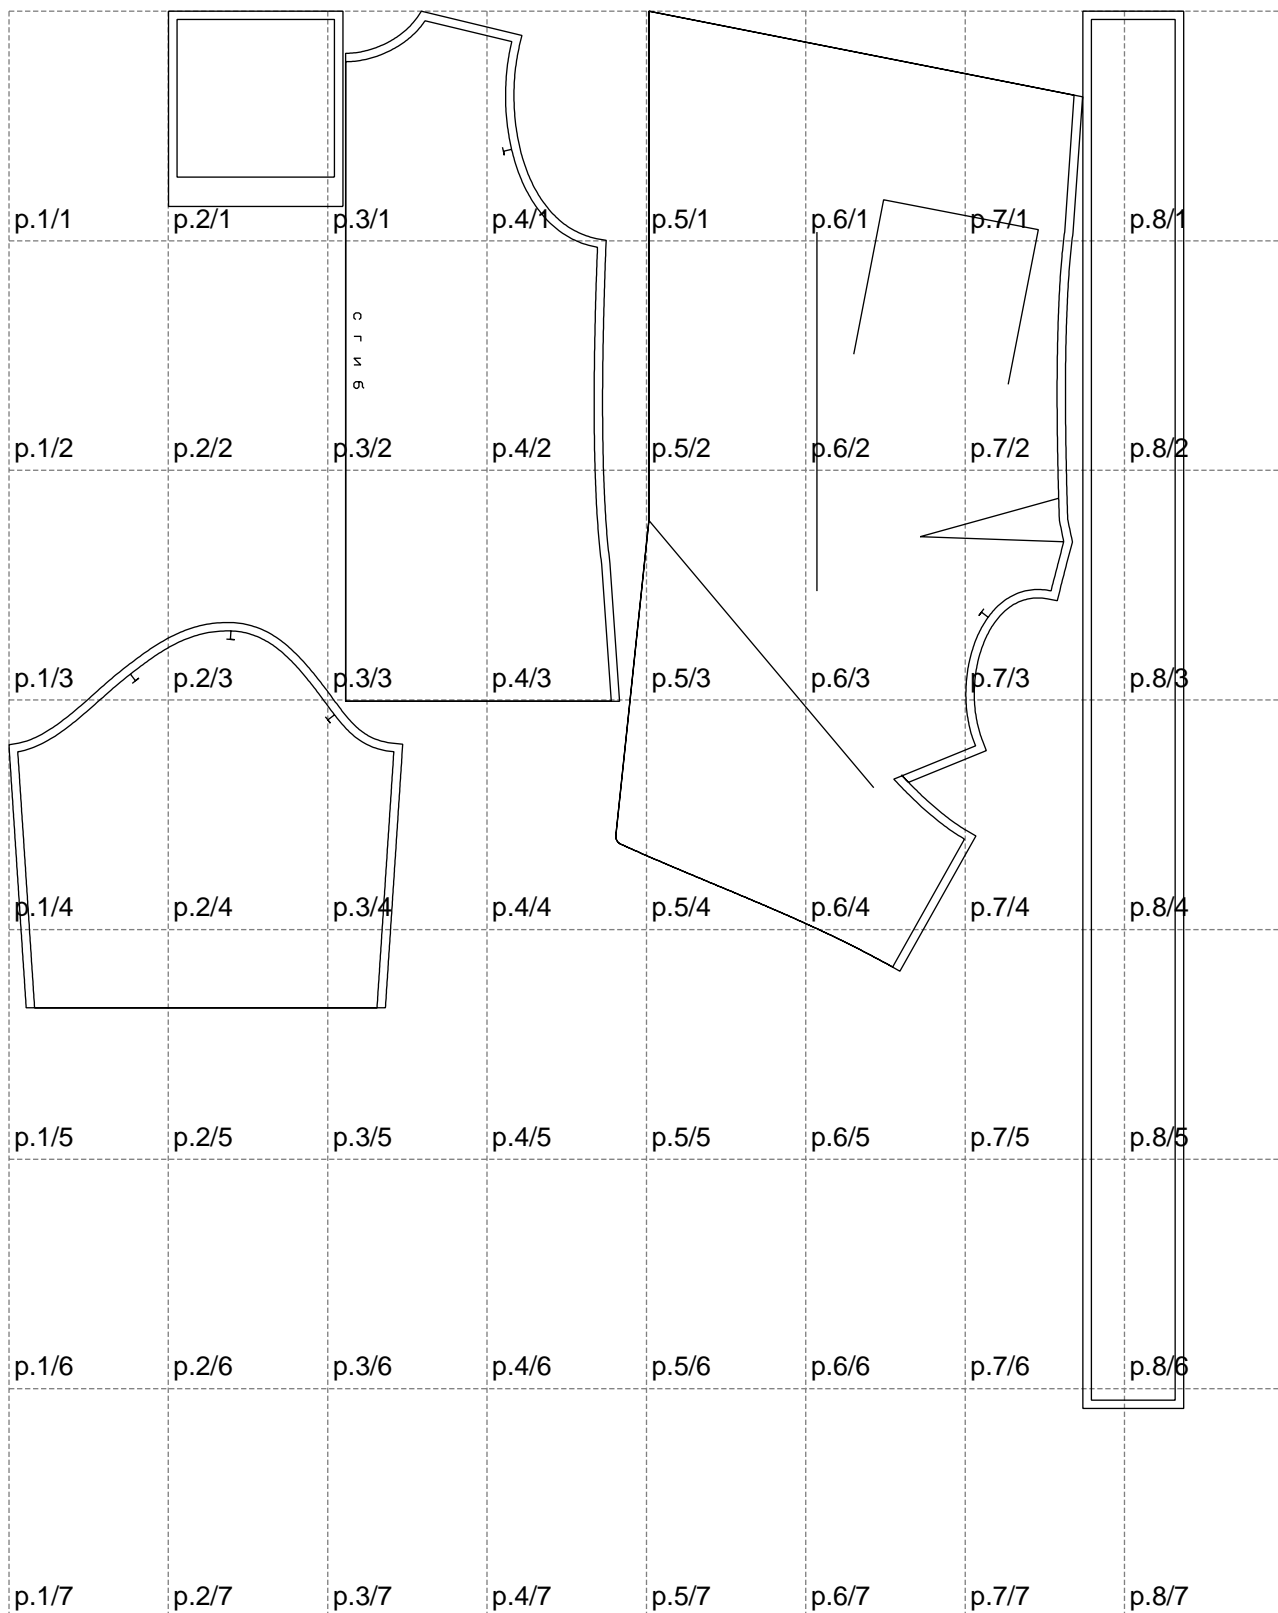

Not for print

Paper size: A4, size:1399.00 x1664.00 mm

# Example

size:1499.00 x1908.20 mm

Maneken =1 ver.0

rz\_1=170

rz\_16=104

rz\_17=88.9

rz\_18=84.4

rz\_19=112

rz\_20=109.3

---

. . . . .  
. . . . .  
. . . . .