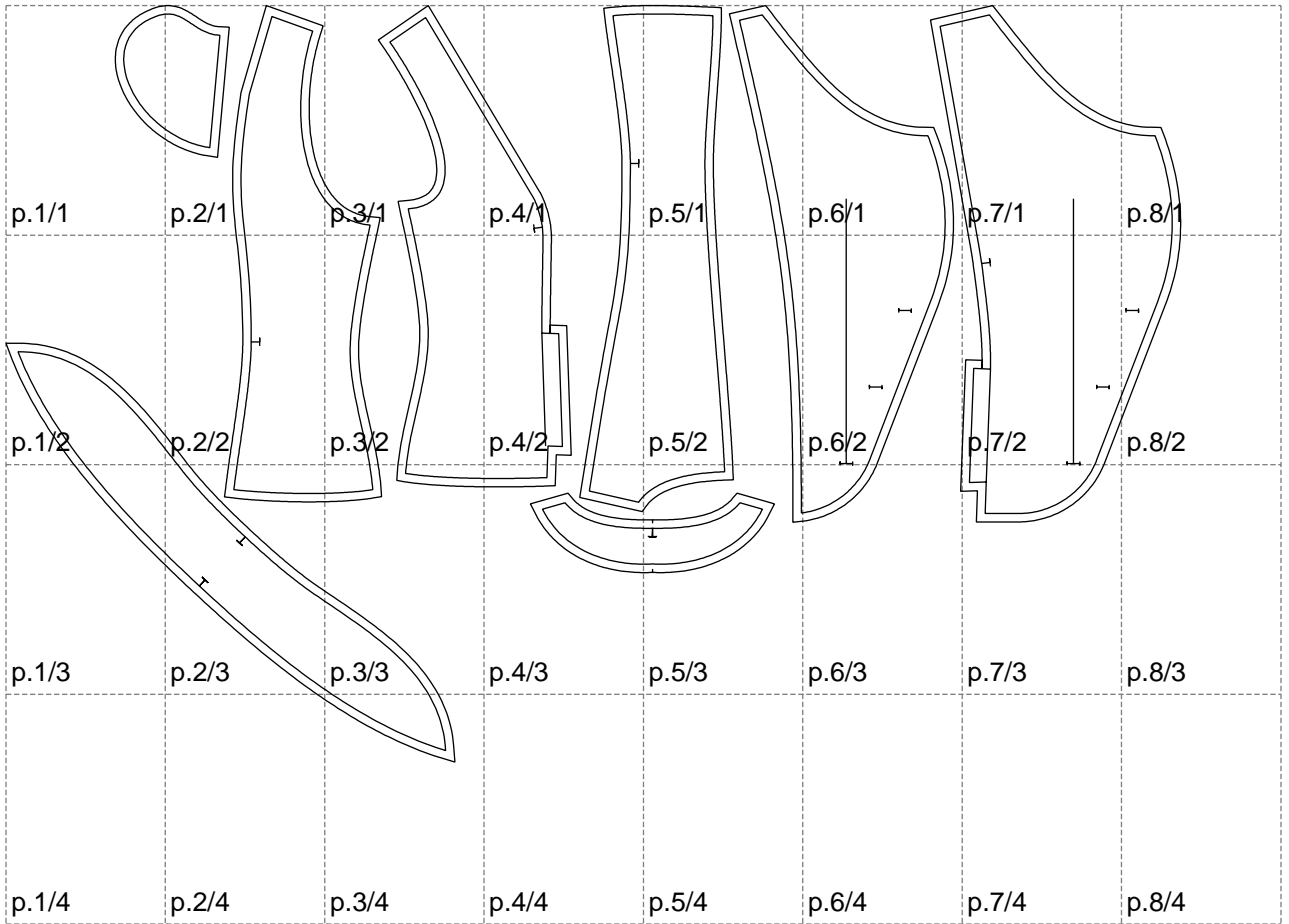

Not for print

Paper size: A4, size:1399.00 x900.83 mm

# Example

size:556.60 x180.77 mm

Maneken =1 ver.0

rz\_1=170

rz\_16=100

rz\_17=85.4

rz\_18=80.2

rz\_19=108

rz\_20=105.4

---

. . . . .  
. . . . .  
. . . . .