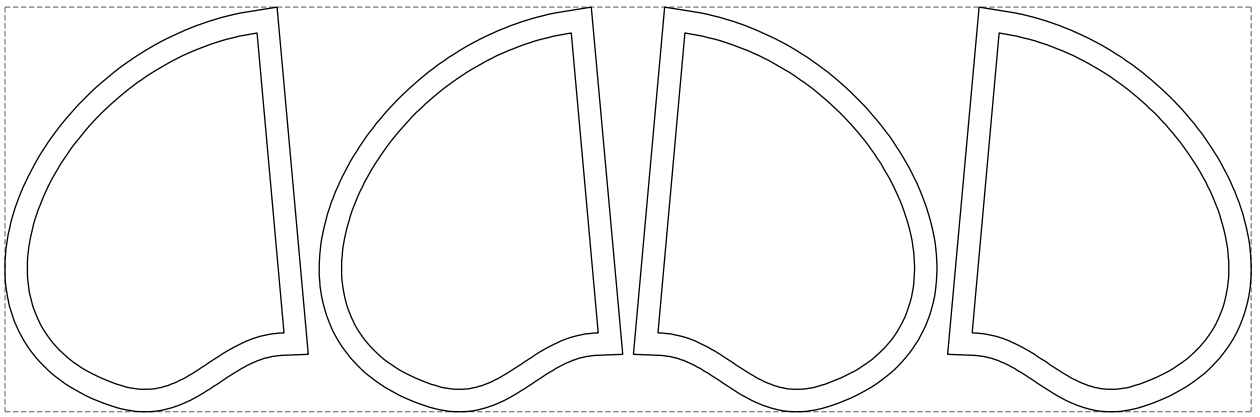

Not for print

Paper size: A4, size:1399.00 x900.83 mm

# Example

size:556.60 x180.77 mm

Maneken =1 ver.0

rz\_1=170

rz\_16=100

rz\_17=85.4

rz\_18=80.2

rz\_19=108