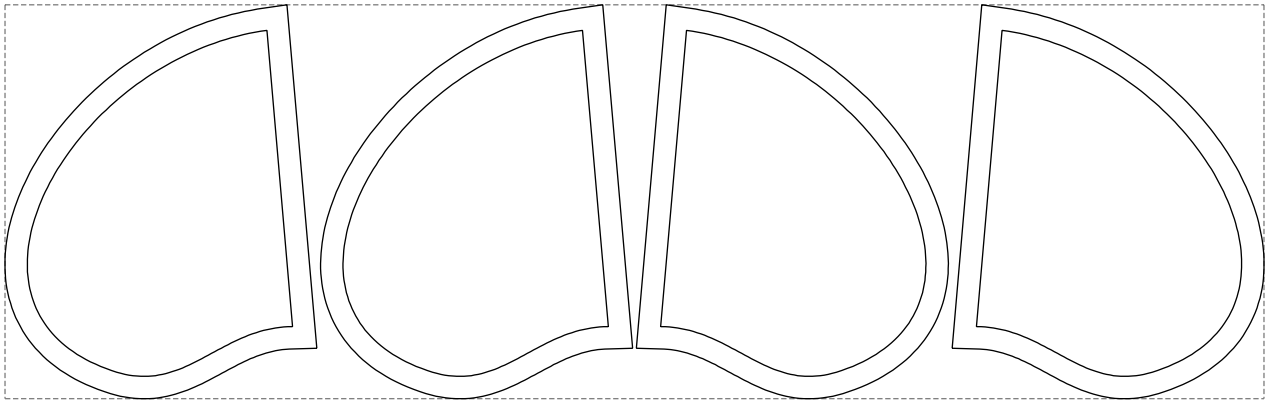

Not for print

Paper size: A4, size:1399.00 x985.82 mm

# Example

size:562.33 x176.02 mm

Maneken =1 ver.0

rz\_1=170

rz\_16=108

rz\_17=92.5

rz\_18=89.2

rz\_19=116