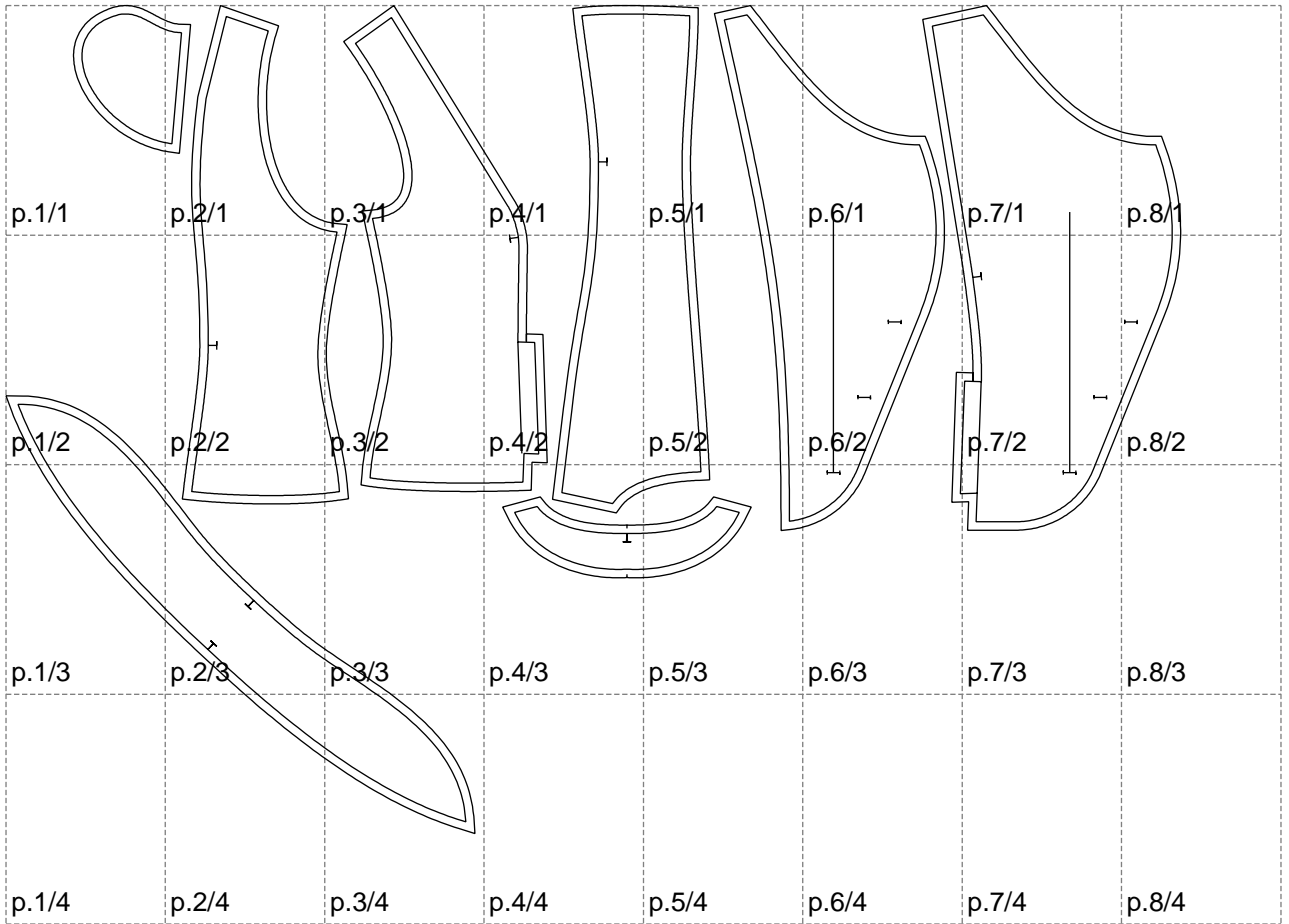

Not for print

Paper size: A4, size:1399.00 x985.82 mm

# Example

size:562.33 x176.02 mm

Maneken =1 ver.0

rz\_1=170

rz\_16=108

rz\_17=92.5

rz\_18=89.2

rz\_19=116

rz\_20=113

---

. . . . .  
. . . . .  
. . . . .