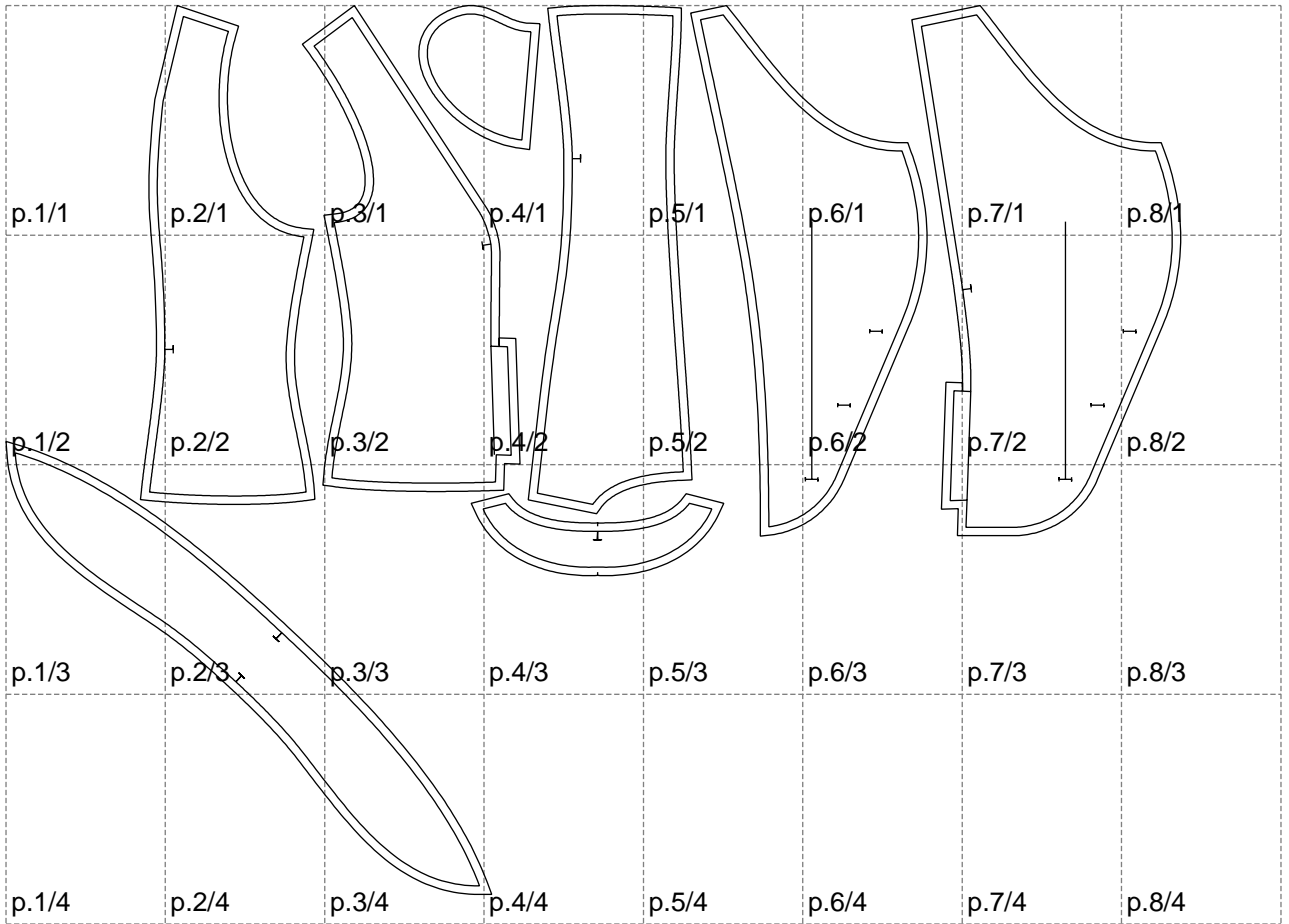

Not for print

Paper size: A4, size:1399.00 x1058.51 mm

# Example

size:595.80 x171.42 mm

Maneken =1 ver.0

rz\_1=170

rz\_16=116

rz\_17=100

rz\_18=98.8

rz\_19=124

rz\_20=121

---

. . . . .  
. . . . .  
. . . . .