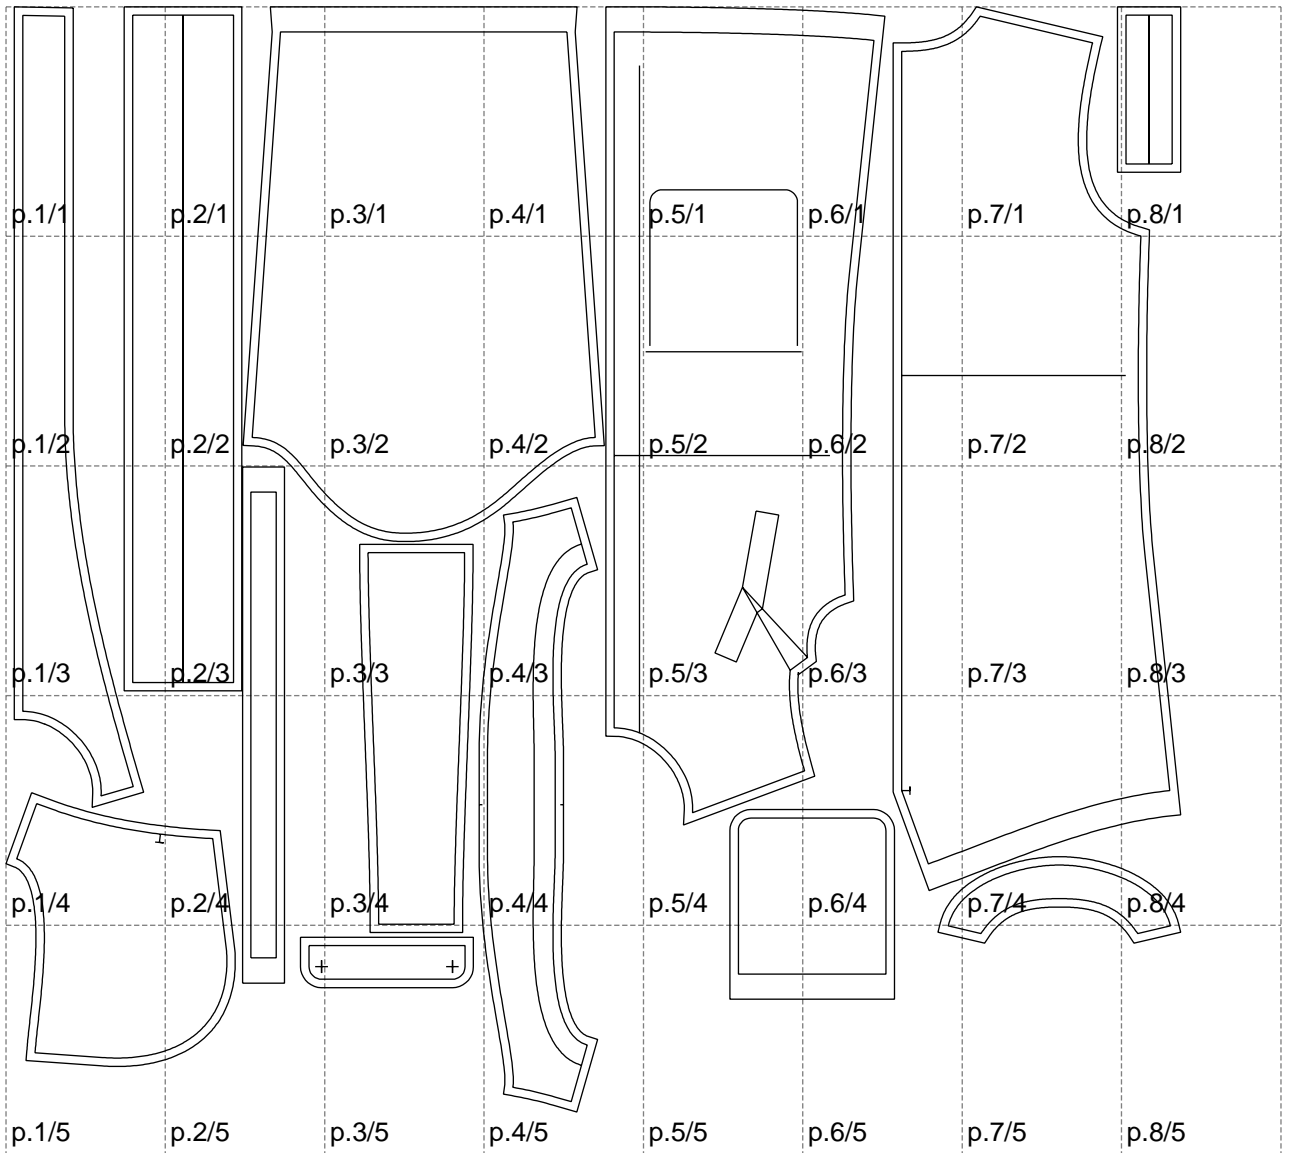

Not for print

Paper size: A4, size:1399.00 x1316.03 mm

# Example

size:1448.88 x2302.26 mm

Maneken =1 ver.0

rz\_1=170

rz\_16=92

rz\_17=78.8

rz\_18=71.8

rz\_19=100

rz\_20=98.1

---

. . . . .  
. . . . .  
. . . . .