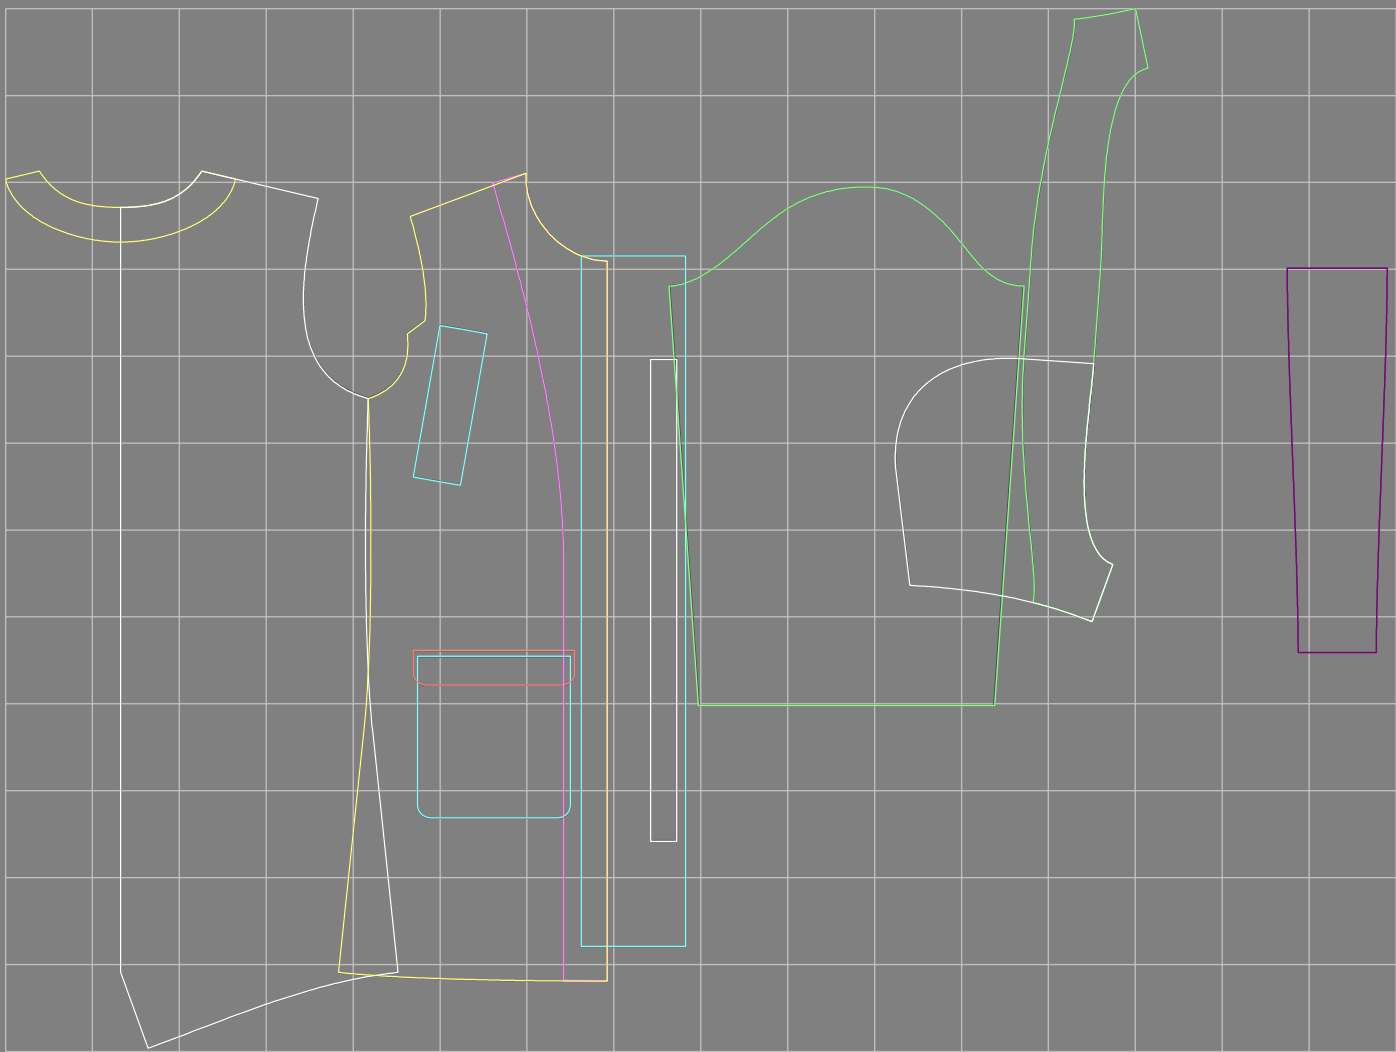

Not for print

Paper size: A4, size:1399.00 x1316.03 mm

# Example

size:1448.88 x2302.26 mm

Maneken =1 ver.0

rz\_1=170

rz\_16=92

rz\_17=78.8

rz\_18=71.8

rz\_19=100

rz\_20=98.1

---

. . . . .  
. . . . .  
. . . . .