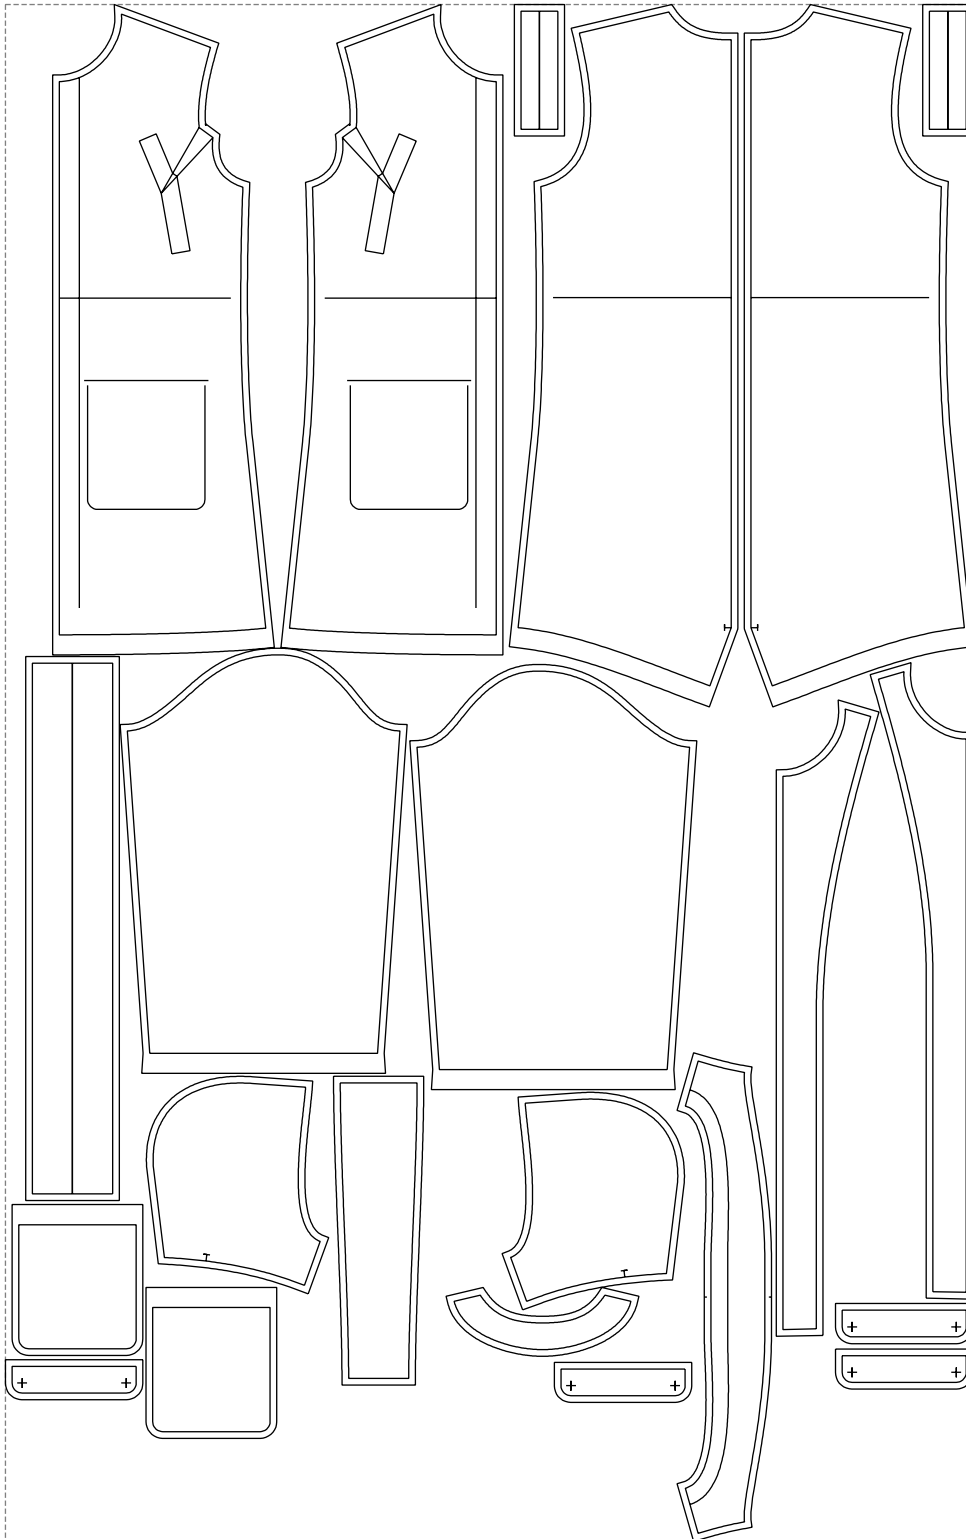

Not for print

Paper size: A4, size:1399.00 x1316.03 mm

# Example

size:1448.88 x2302.26 mm

Maneken =1 ver.0

rz\_1=170

rz\_16=92

rz\_17=78.8

rz\_18=71.8

rz\_19=100

rz\_20=98.1

---

. . . . .  
. . . . .  
. . . . .