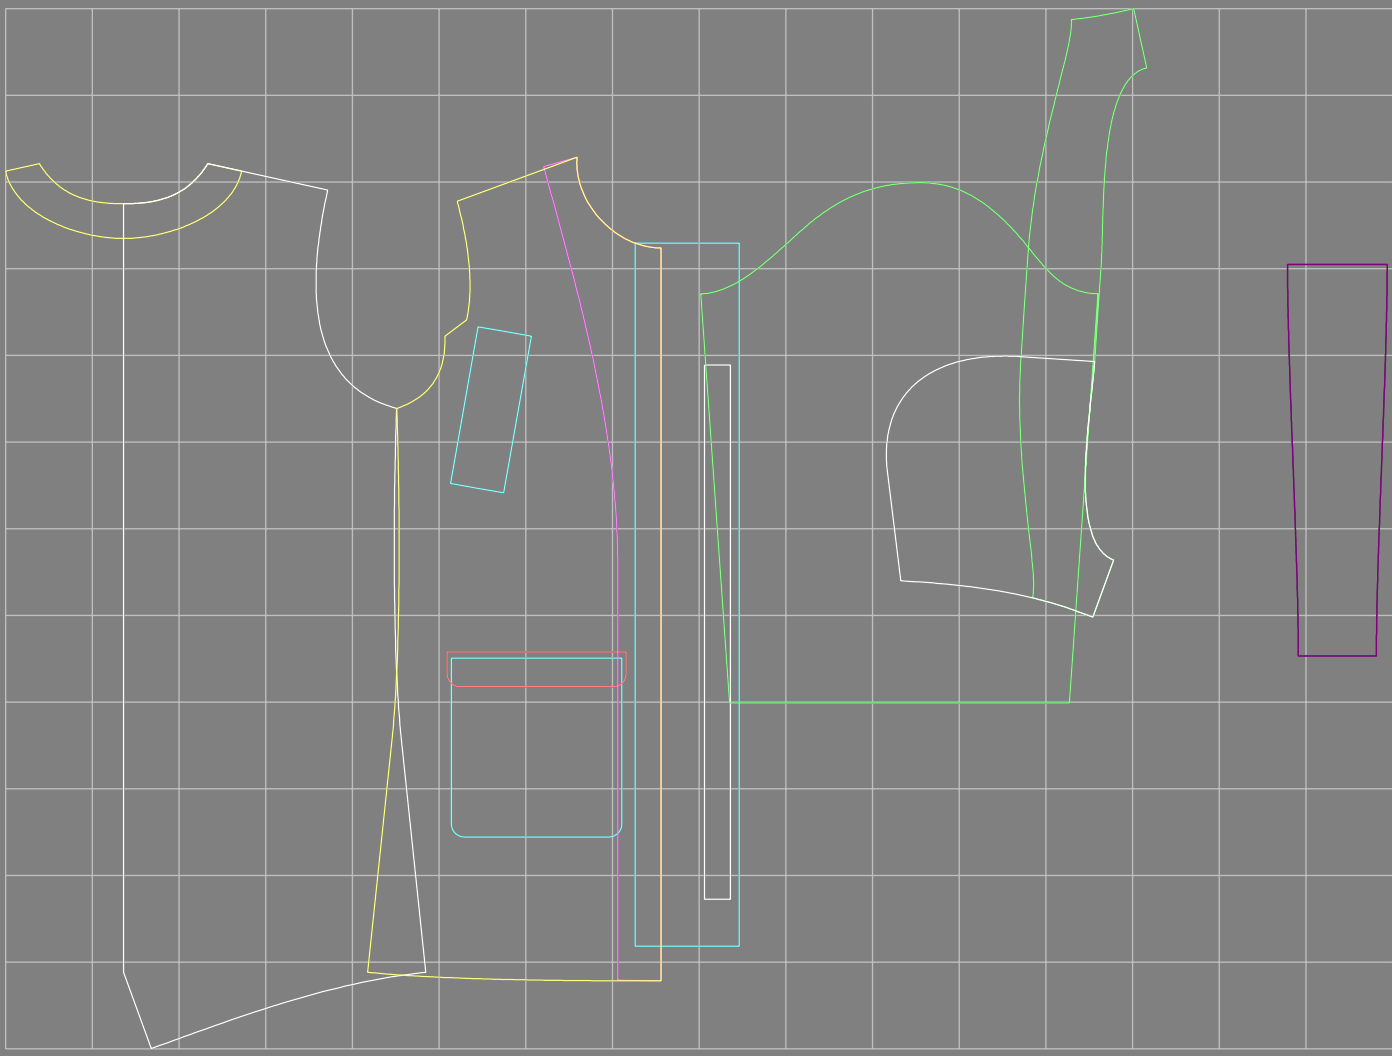

Not for print

Paper size: A4, size:1399.00 x1441.11 mm

Example

size:1468.81 x2165.10 mm

Maneken =1 ver.0

rz_1=170

rz_16=104

rz_17=88.9

rz_18=84.4

rz_19=112

rz_20=109.3

.
.
.