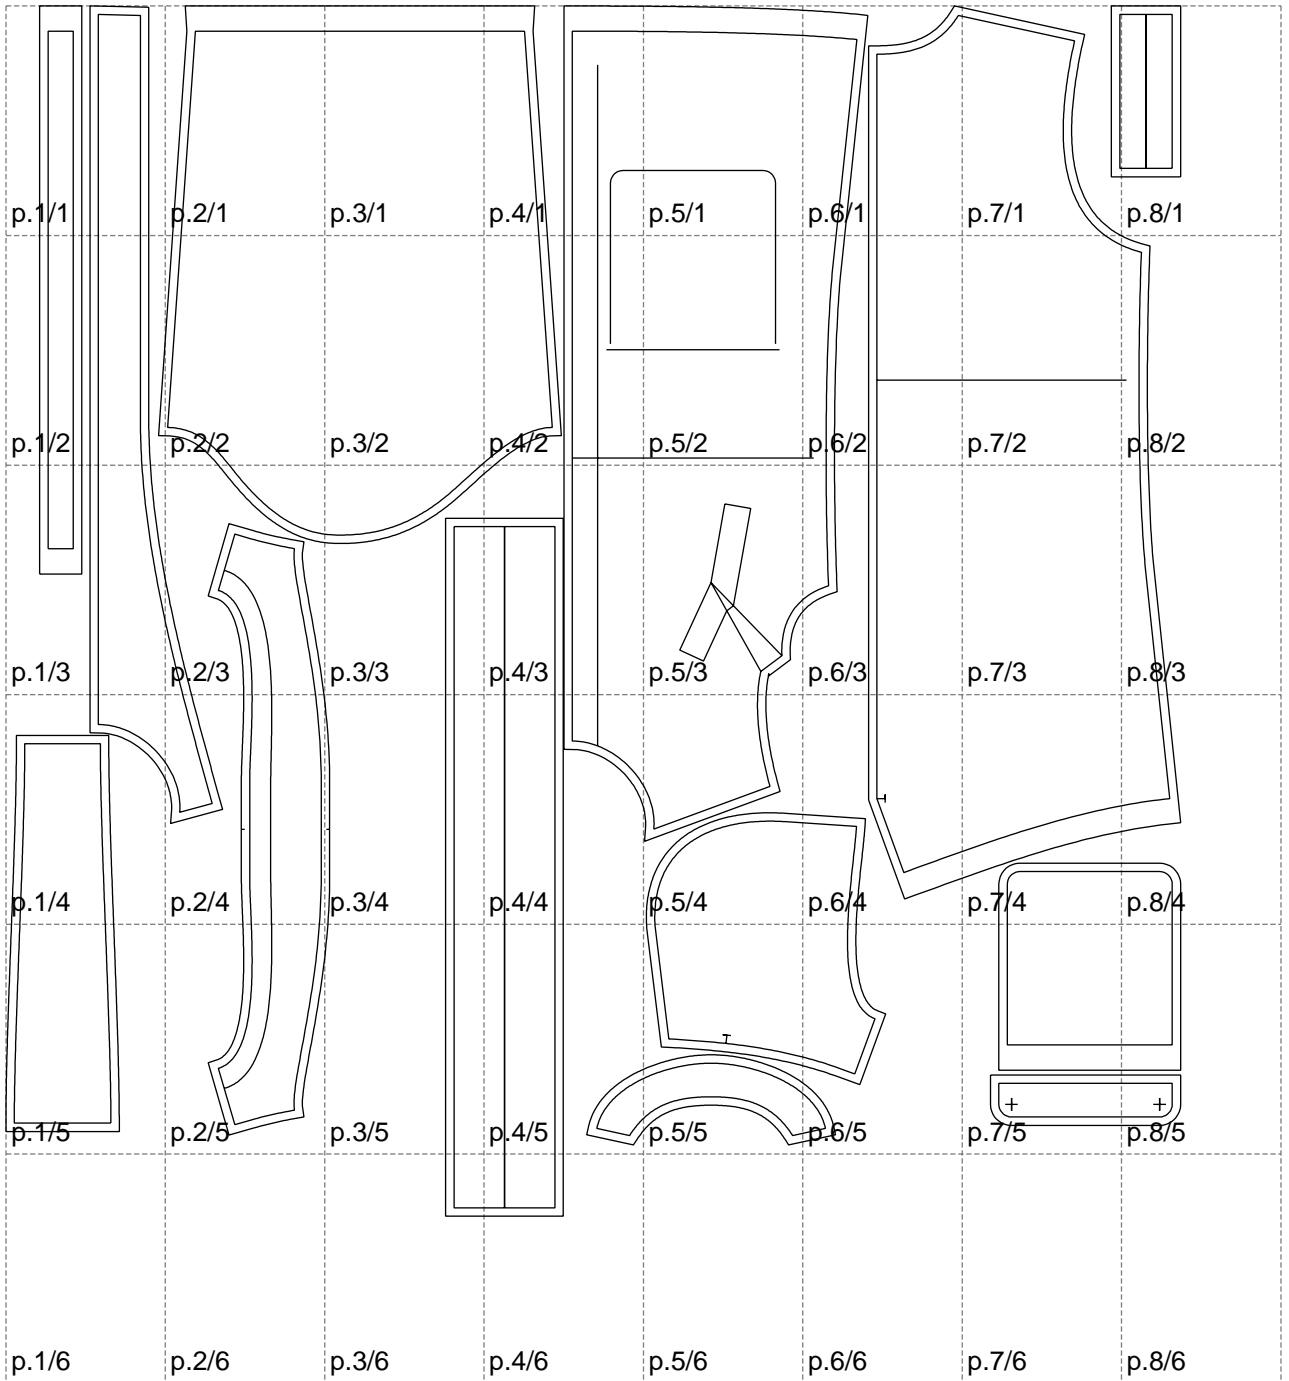

Not for print

Paper size: A4, size:1399.00 x1441.11 mm

Example

size:1468.81 x2165.10 mm

Maneken =1 ver.0

rz_1=170

rz_16=104

rz_17=88.9

rz_18=84.4

rz_19=112

rz_20=109.3

.
.
.