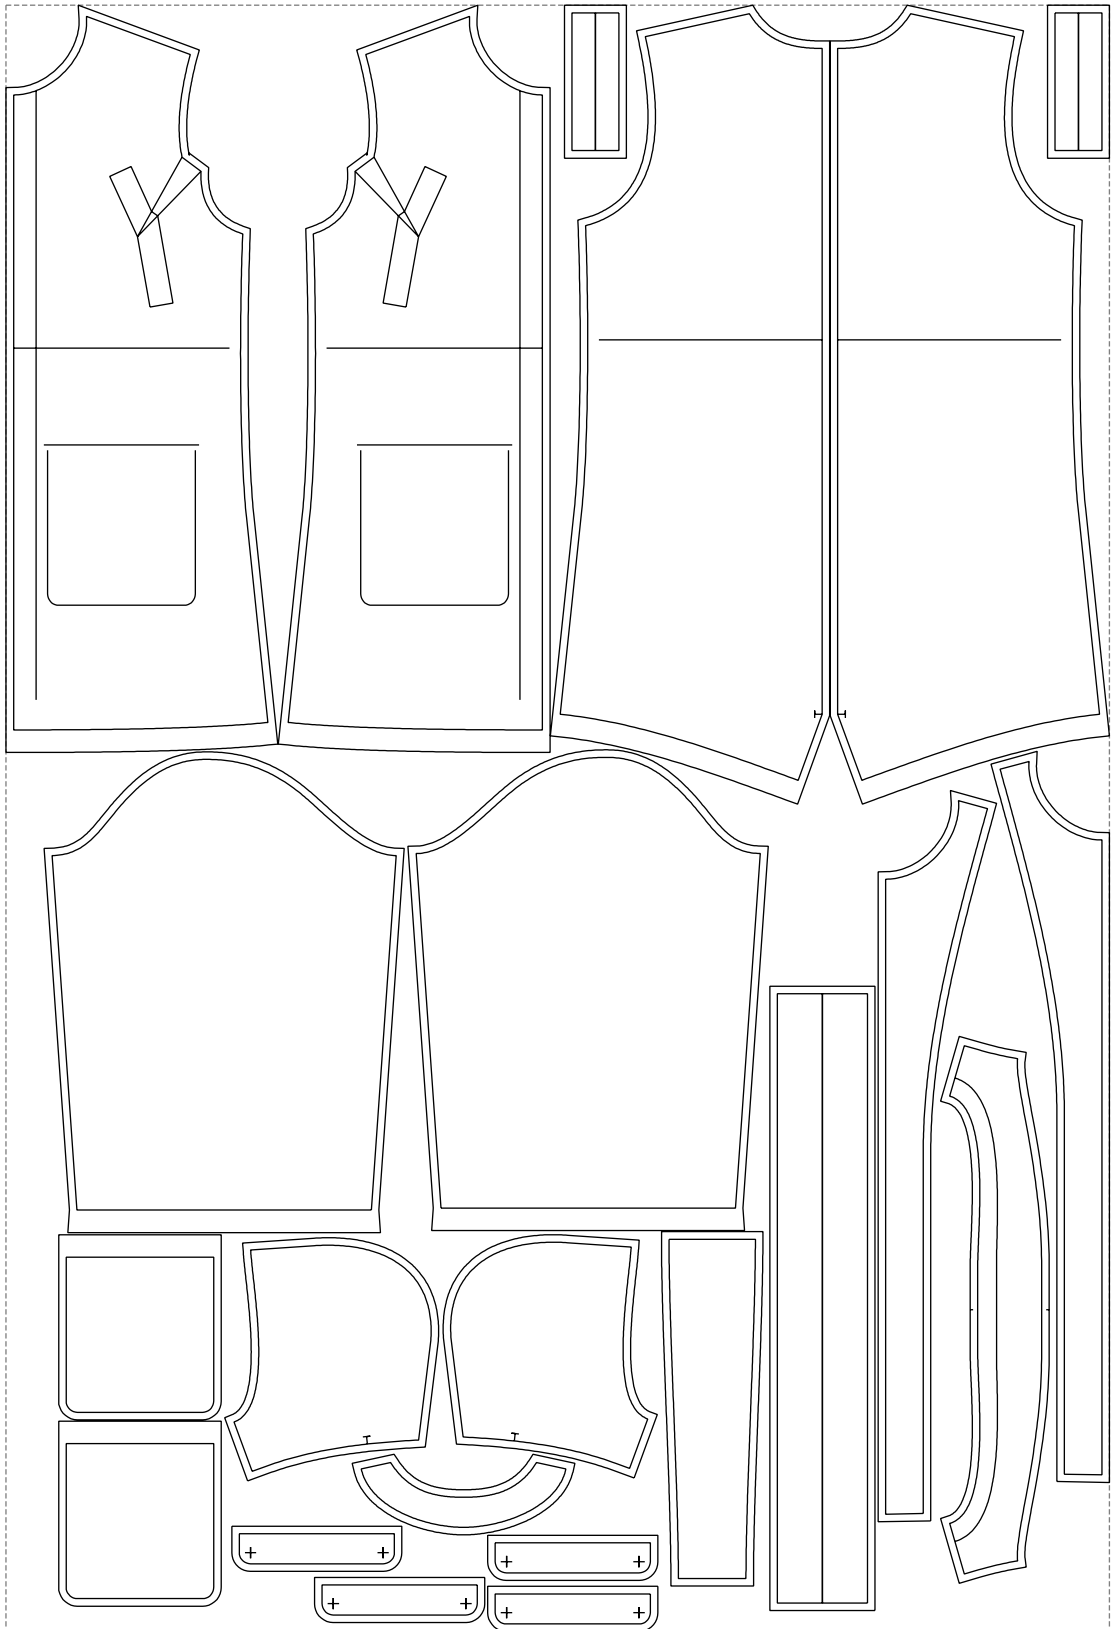

Not for print

Paper size: A4, size:1399.00 x1441.11 mm

Example

size:1468.81 x2165.10 mm

Maneken =1 ver.0

rz_1=170

rz_16=104

rz_17=88.9

rz_18=84.4

rz_19=112

rz_20=109.3

.
.
.