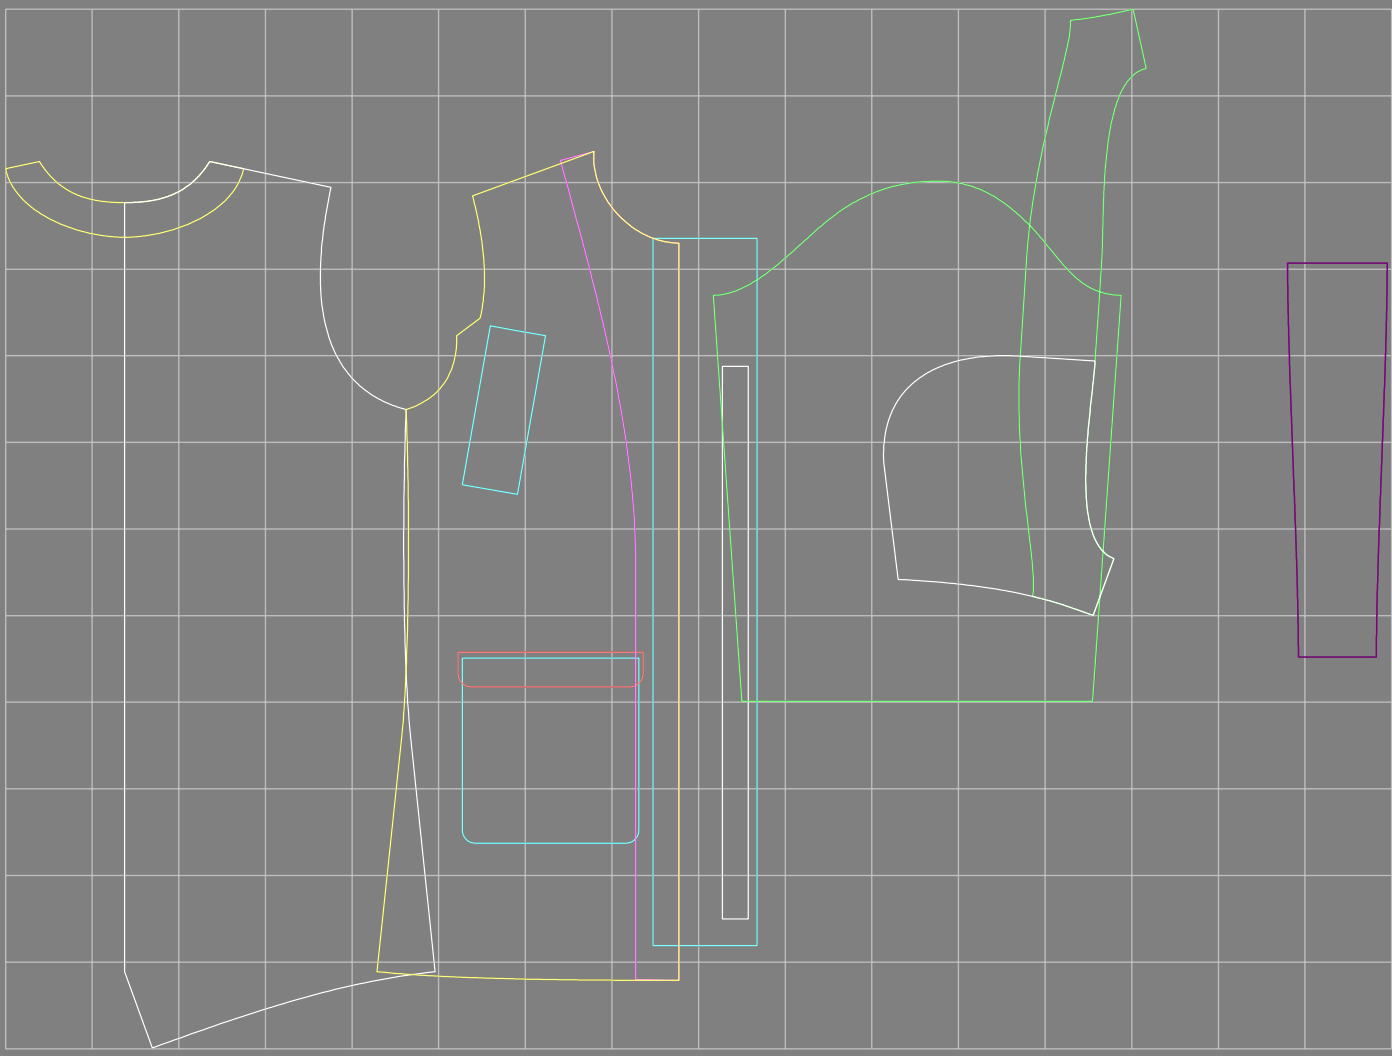

Not for print

Paper size: A4, size:1378.94 x1529.20 mm

Example

size:1488.96 x2614.95 mm

Maneken =1 ver.0

rz_1=170

rz_16=108

rz_17=92.5

rz_18=89.2

rz_19=116

rz_20=113

.
.
.