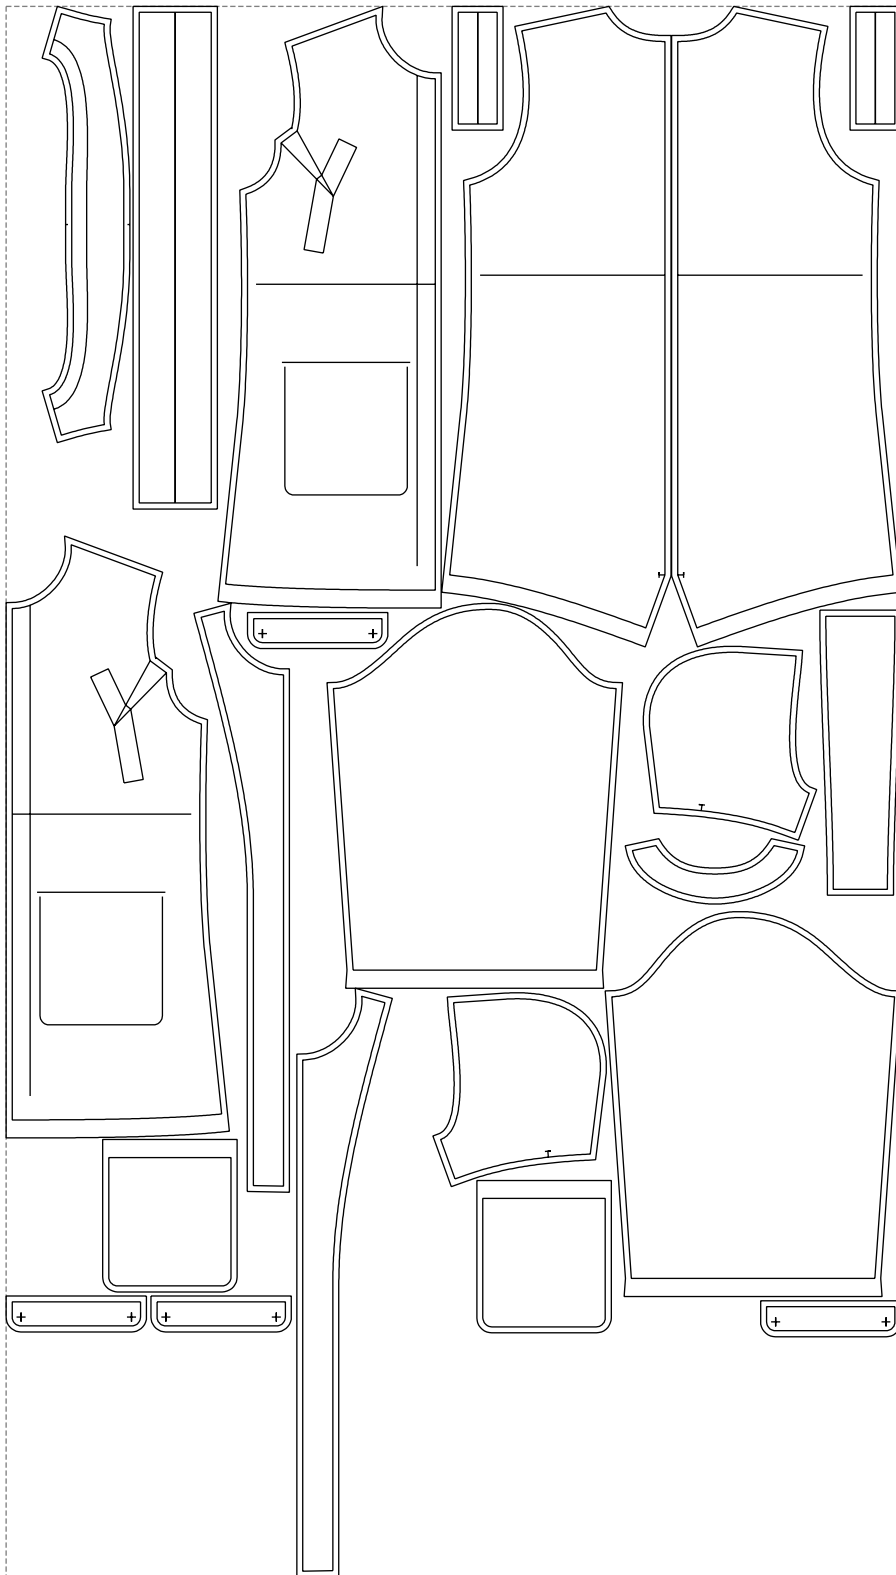

Not for print

Paper size: A4, size:1378.94 x1529.20 mm

Example

size:1488.96 x2614.95 mm

Maneken =1 ver.0

rz_1=170

rz_16=108

rz_17=92.5

rz_18=89.2

rz_19=116

rz_20=113

.
.
.