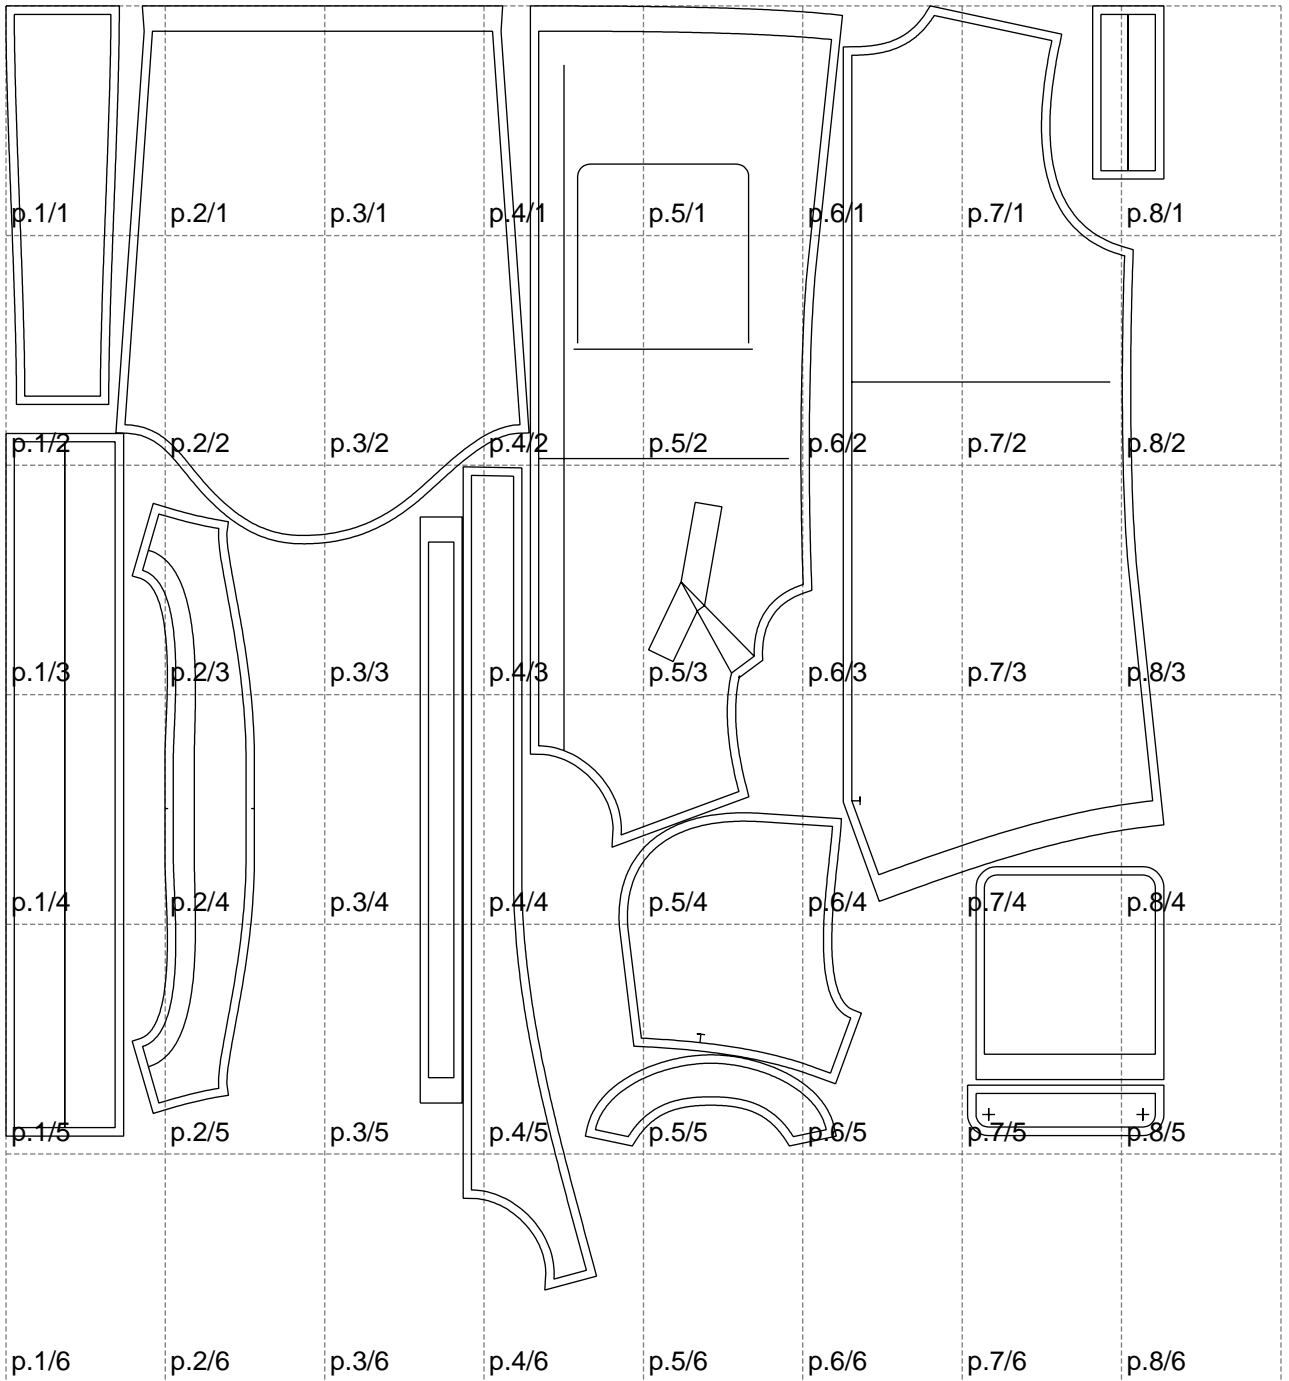

Not for print

Paper size: A4, size:1378.94 x1529.20 mm

Example

size:1488.96 x2614.95 mm

Maneken =1 ver.0

rz_1=170

rz_16=108

rz_17=92.5

rz_18=89.2

rz_19=116

rz_20=113

.
.
.