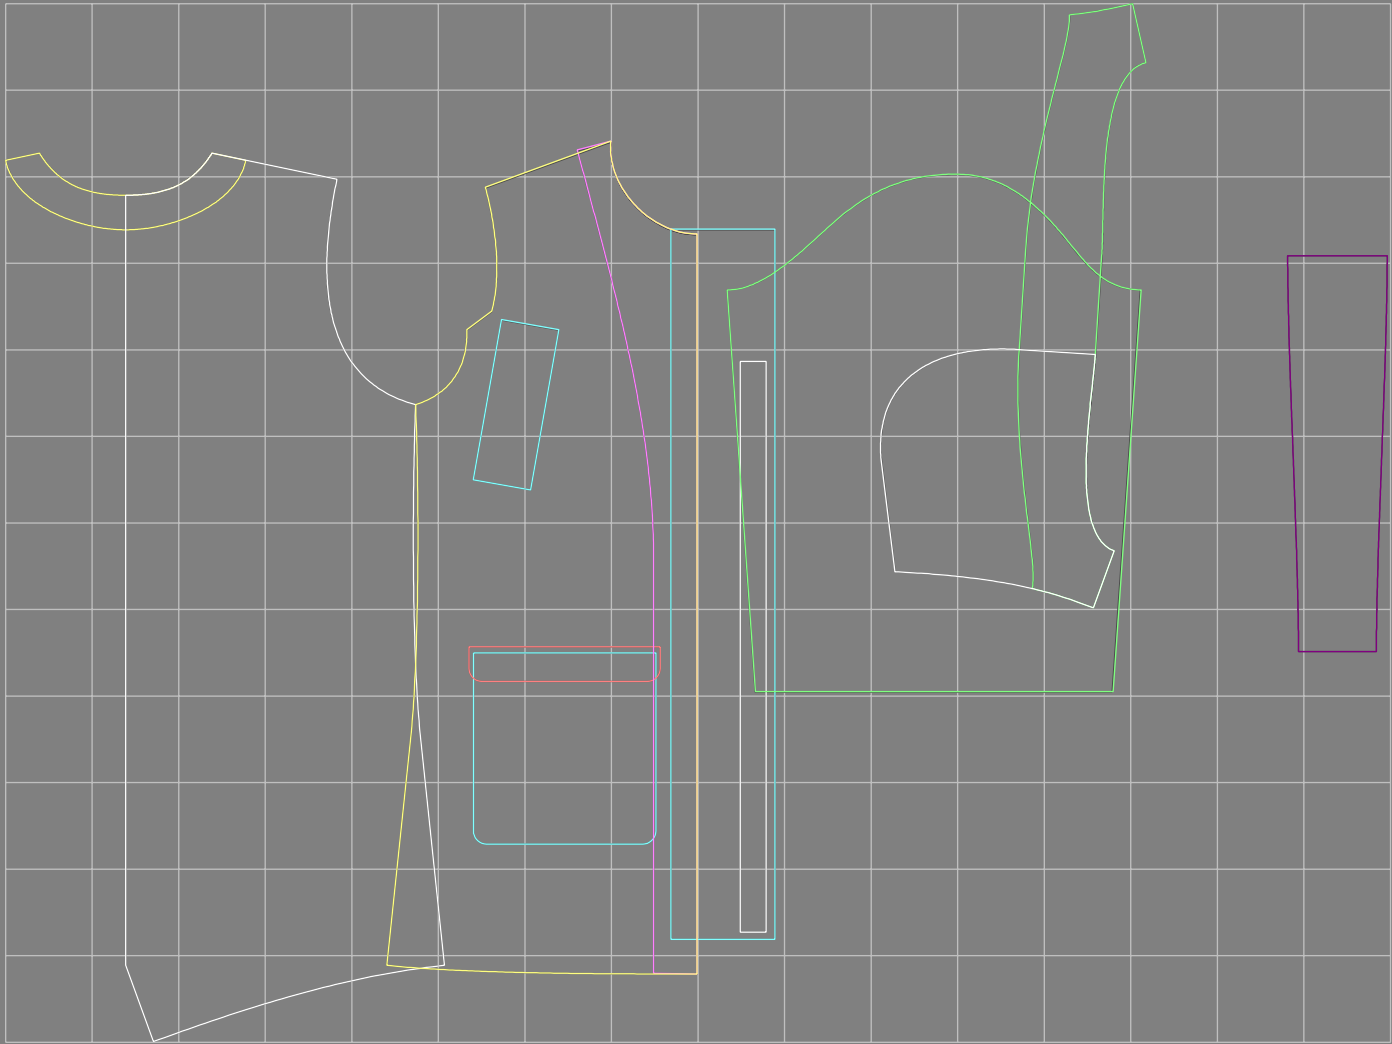

Not for print

Paper size: A4, size:1399.00 x1449.32 mm

# Example

size:1499.00 x2627.36 mm

Maneken =1 ver.0

rz\_1=170

rz\_16=112

rz\_17=96.2

rz\_18=94

rz\_19=120

rz\_20=117

---

. . . . .  
. . . . .  
. . . . .