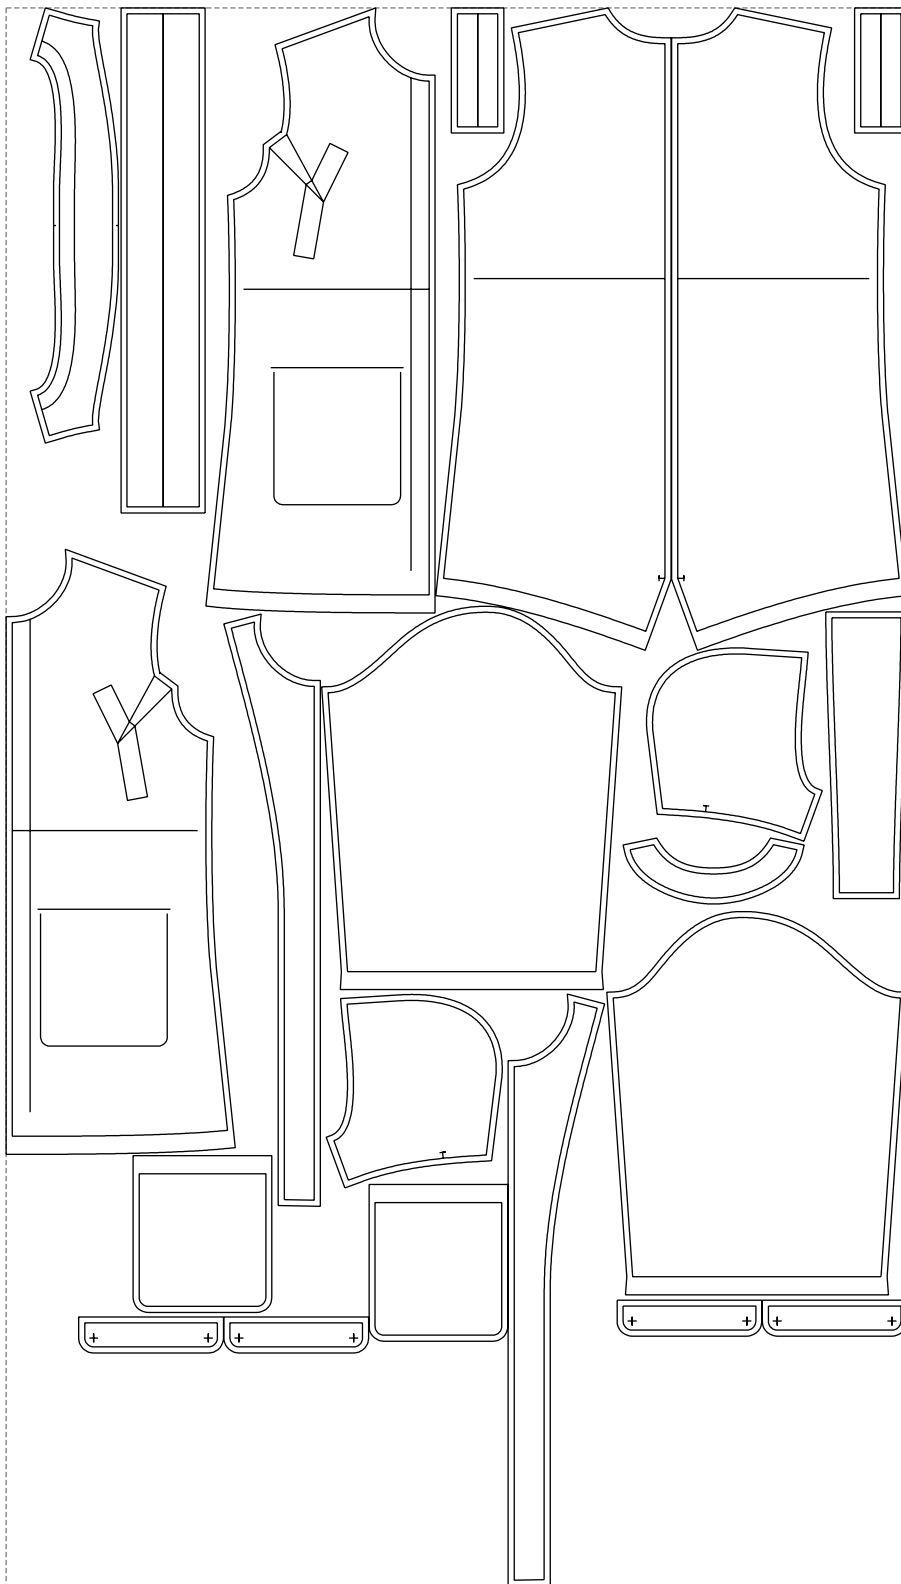

Not for print

Paper size: A4, size:1399.00 x1449.32 mm

# Example

size:1499.00 x2627.36 mm

Maneken =1 ver.0

rz\_1=170

rz\_16=112

rz\_17=96.2

rz\_18=94

rz\_19=120