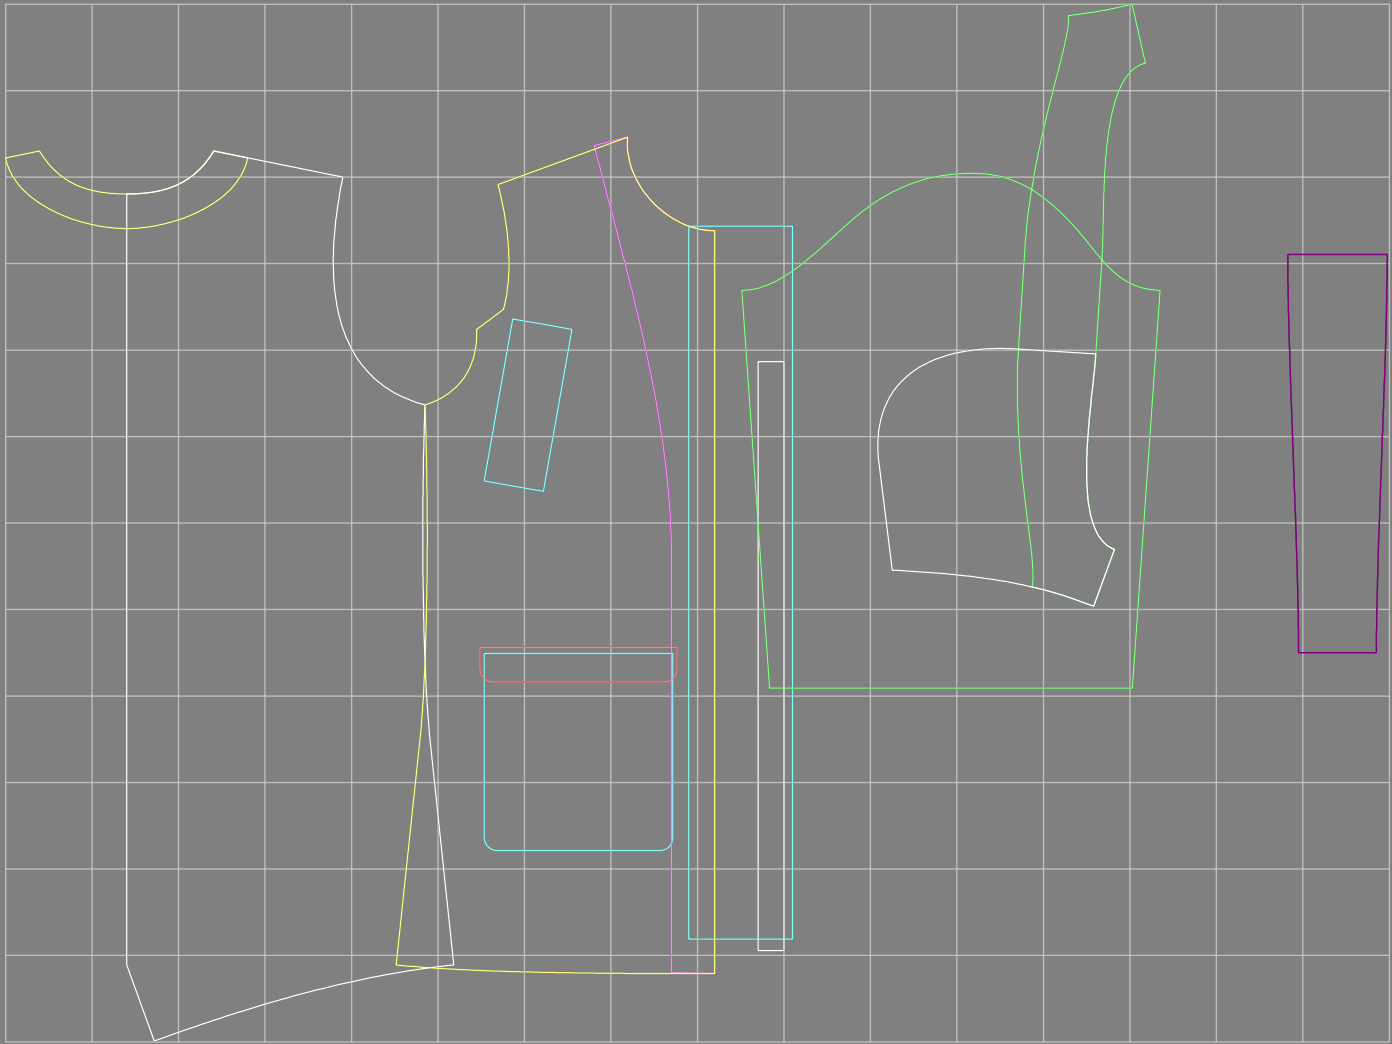

Not for print

Paper size: A4, size:1388.94 x1441.87 mm

Example

size:1499.00 x2572.18 mm

Maneken =1 ver.0

rz_1=170

rz_16=116

rz_17=100

rz_18=98.8

rz_19=124

rz_20=121

.
.
.