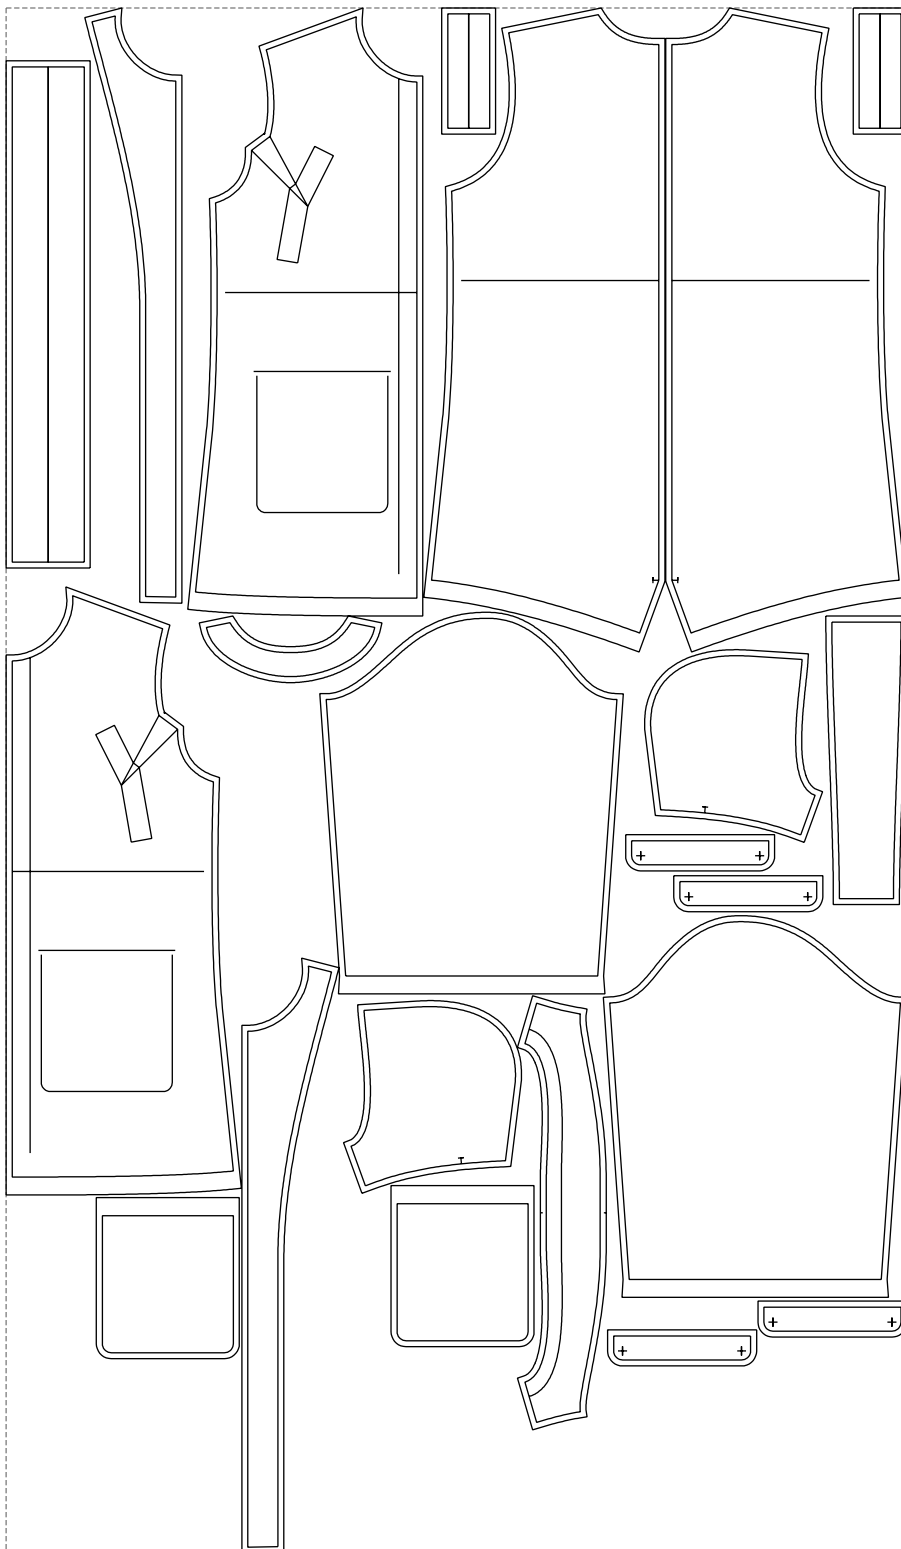

Not for print

Paper size: A4, size:1388.94 x1441.87 mm

Example

size:1499.00 x2572.18 mm

Maneken =1 ver.0

rz_1=170

rz_16=116

rz_17=100

rz_18=98.8

rz_19=124

rz_20=121

.
.
.