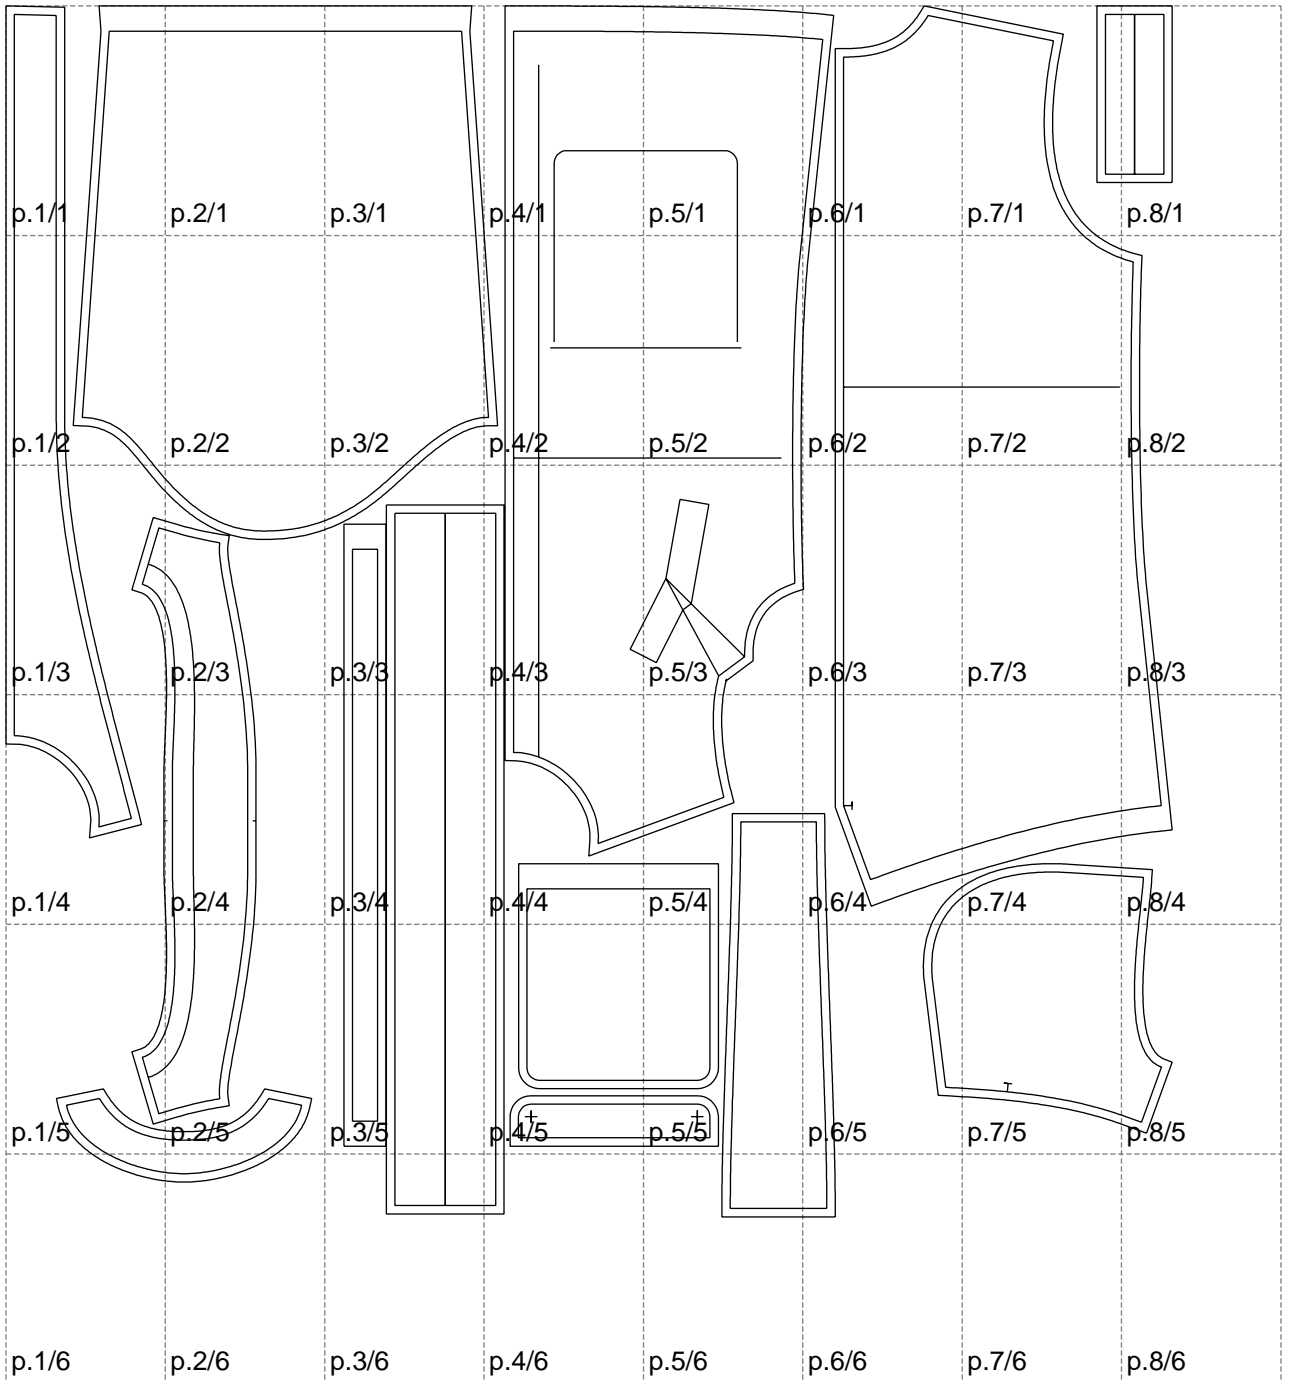

Not for print

Paper size: A4, size:1388.94 x1441.87 mm

Example

size:1499.00 x2572.18 mm

Maneken =1 ver.0

rz_1=170

rz_16=116

rz_17=100

rz_18=98.8

rz_19=124

rz_20=121

.
.
.