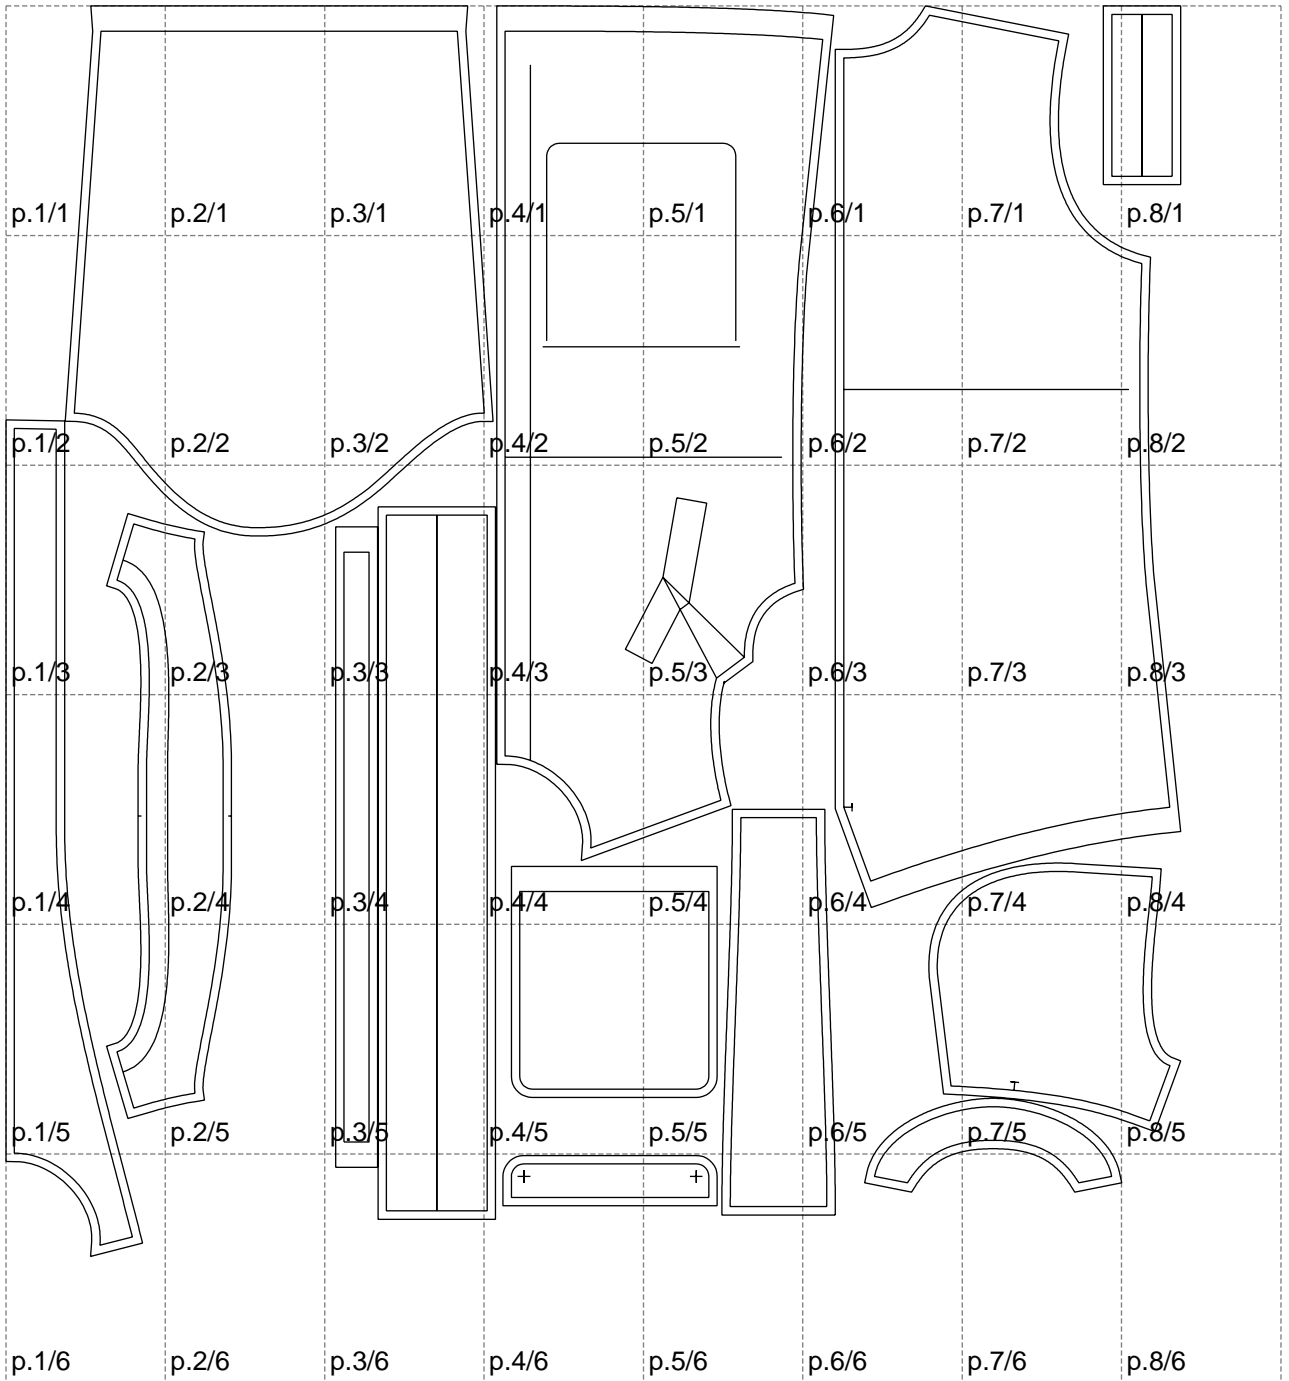

Not for print

Paper size: A4, size:1399.00 x1488.89 mm

# Example

size:1499.00 x2633.26 mm

Maneken =1 ver.0

rz\_1=170

rz\_16=120

rz\_17=104

rz\_18=103.6

rz\_19=128

rz\_20=125.1

---

. . . . .  
. . . . .  
. . . . .