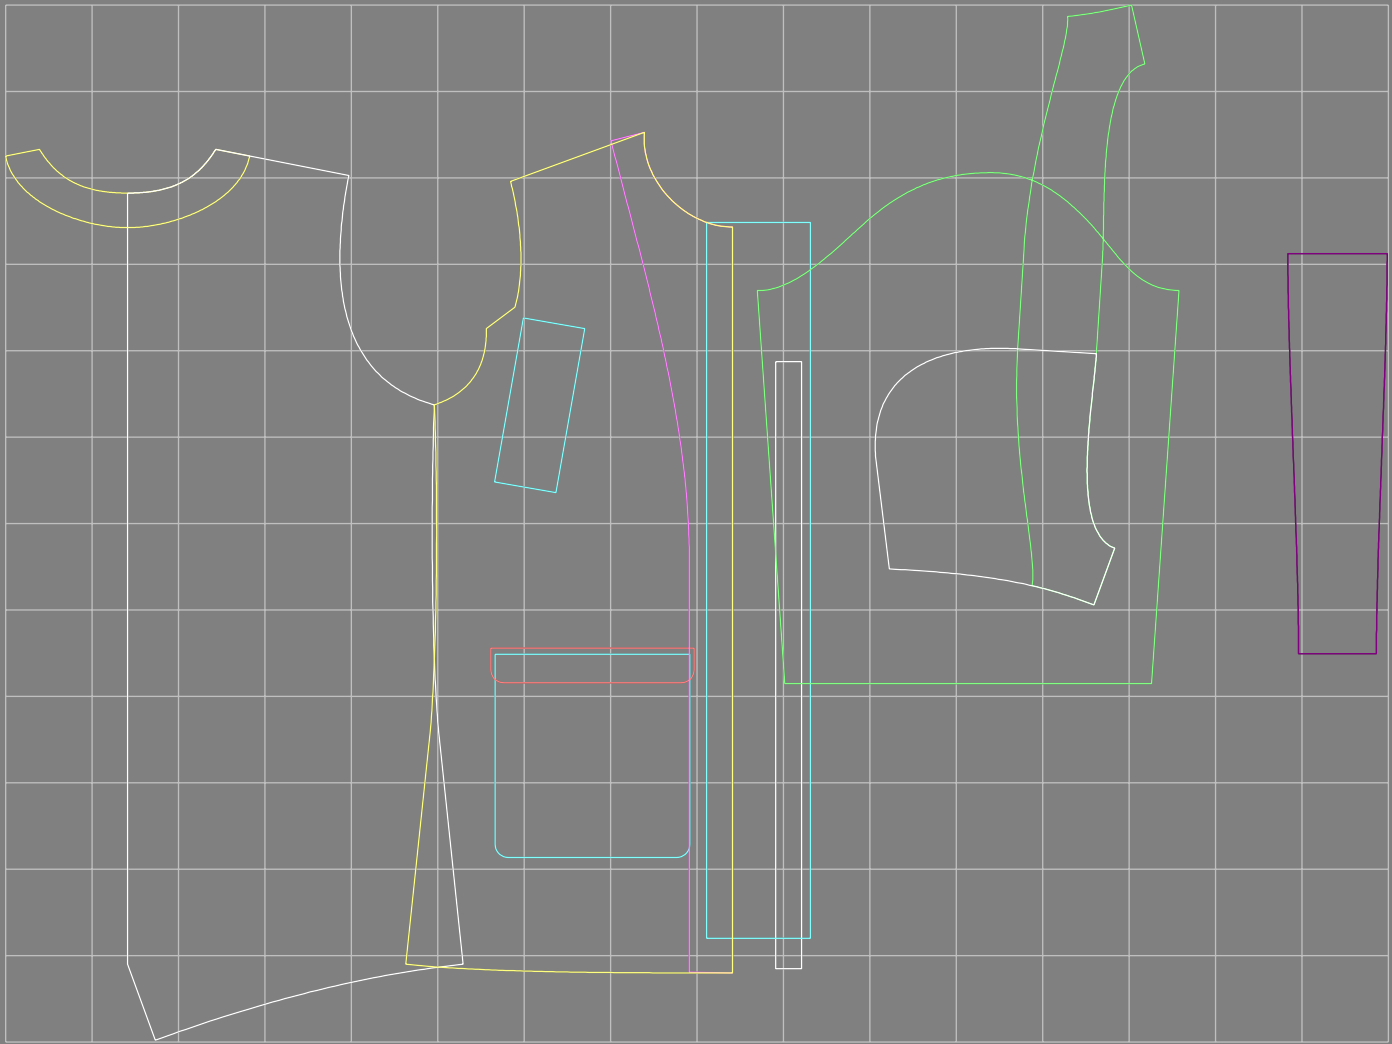

Not for print

Paper size: A4, size:1399.00 x1488.89 mm

# Example

size:1499.00 x2633.26 mm

Maneken =1 ver.0

rz\_1=170

rz\_16=120

rz\_17=104

rz\_18=103.6

rz\_19=128

rz\_20=125.1

---

. . . . .  
. . . . .  
. . . . .