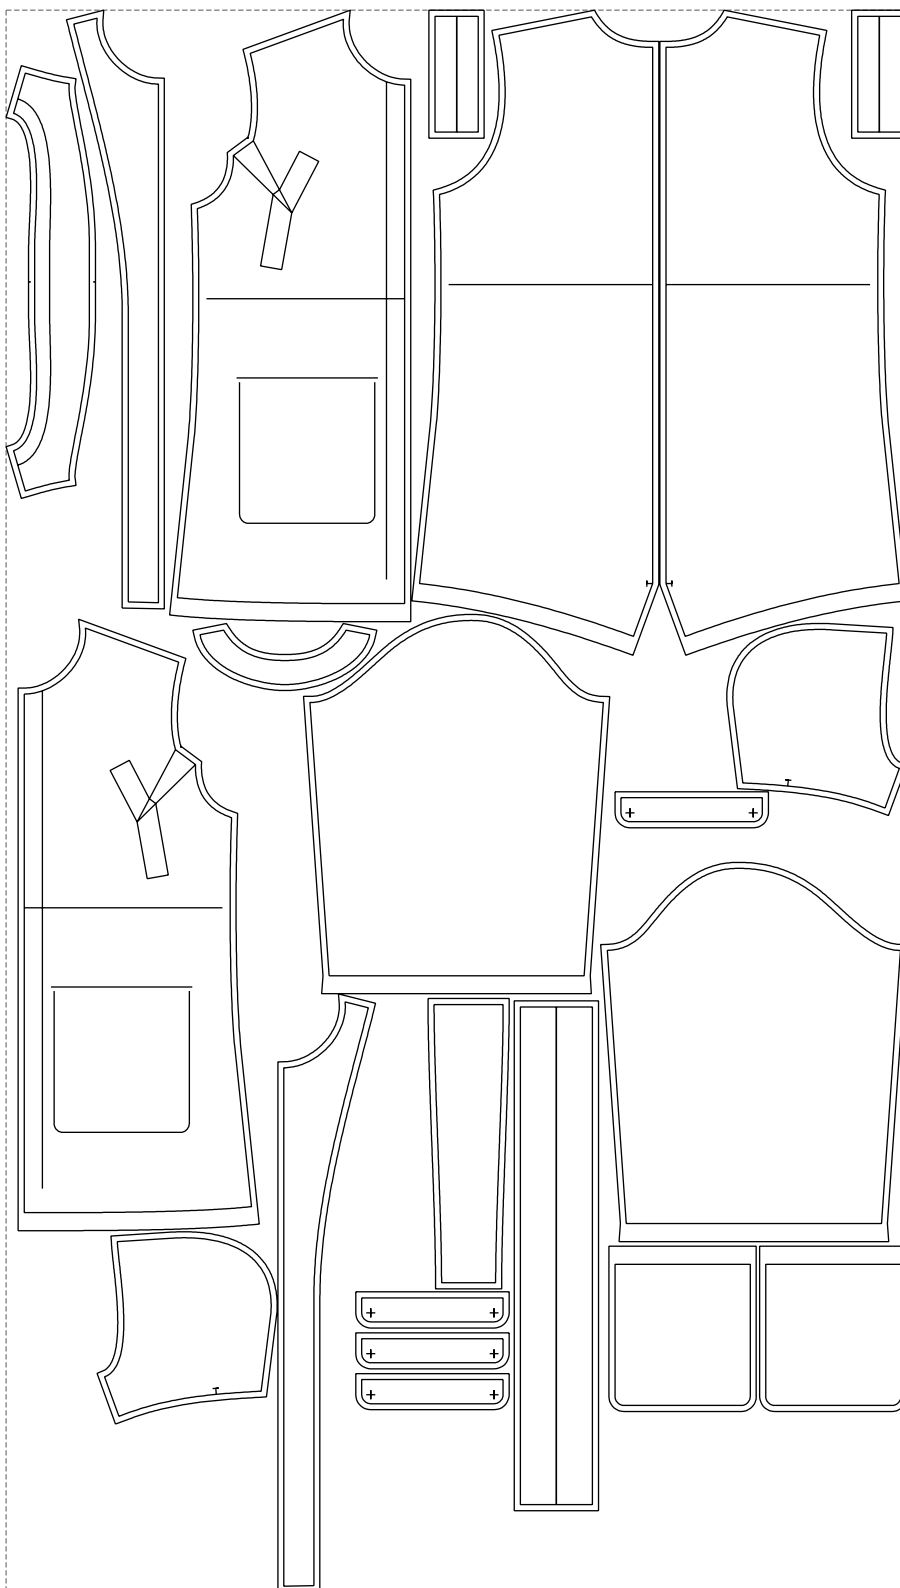

Not for print

Paper size: A4, size:1399.00 x1488.89 mm

# Example

size:1499.00 x2633.26 mm

Maneken =1 ver.0

rz\_1=170

rz\_16=120

rz\_17=104

rz\_18=103.6

rz\_19=128

rz\_20=125.1

---

. . . . .  
. . . . .  
. . . . .