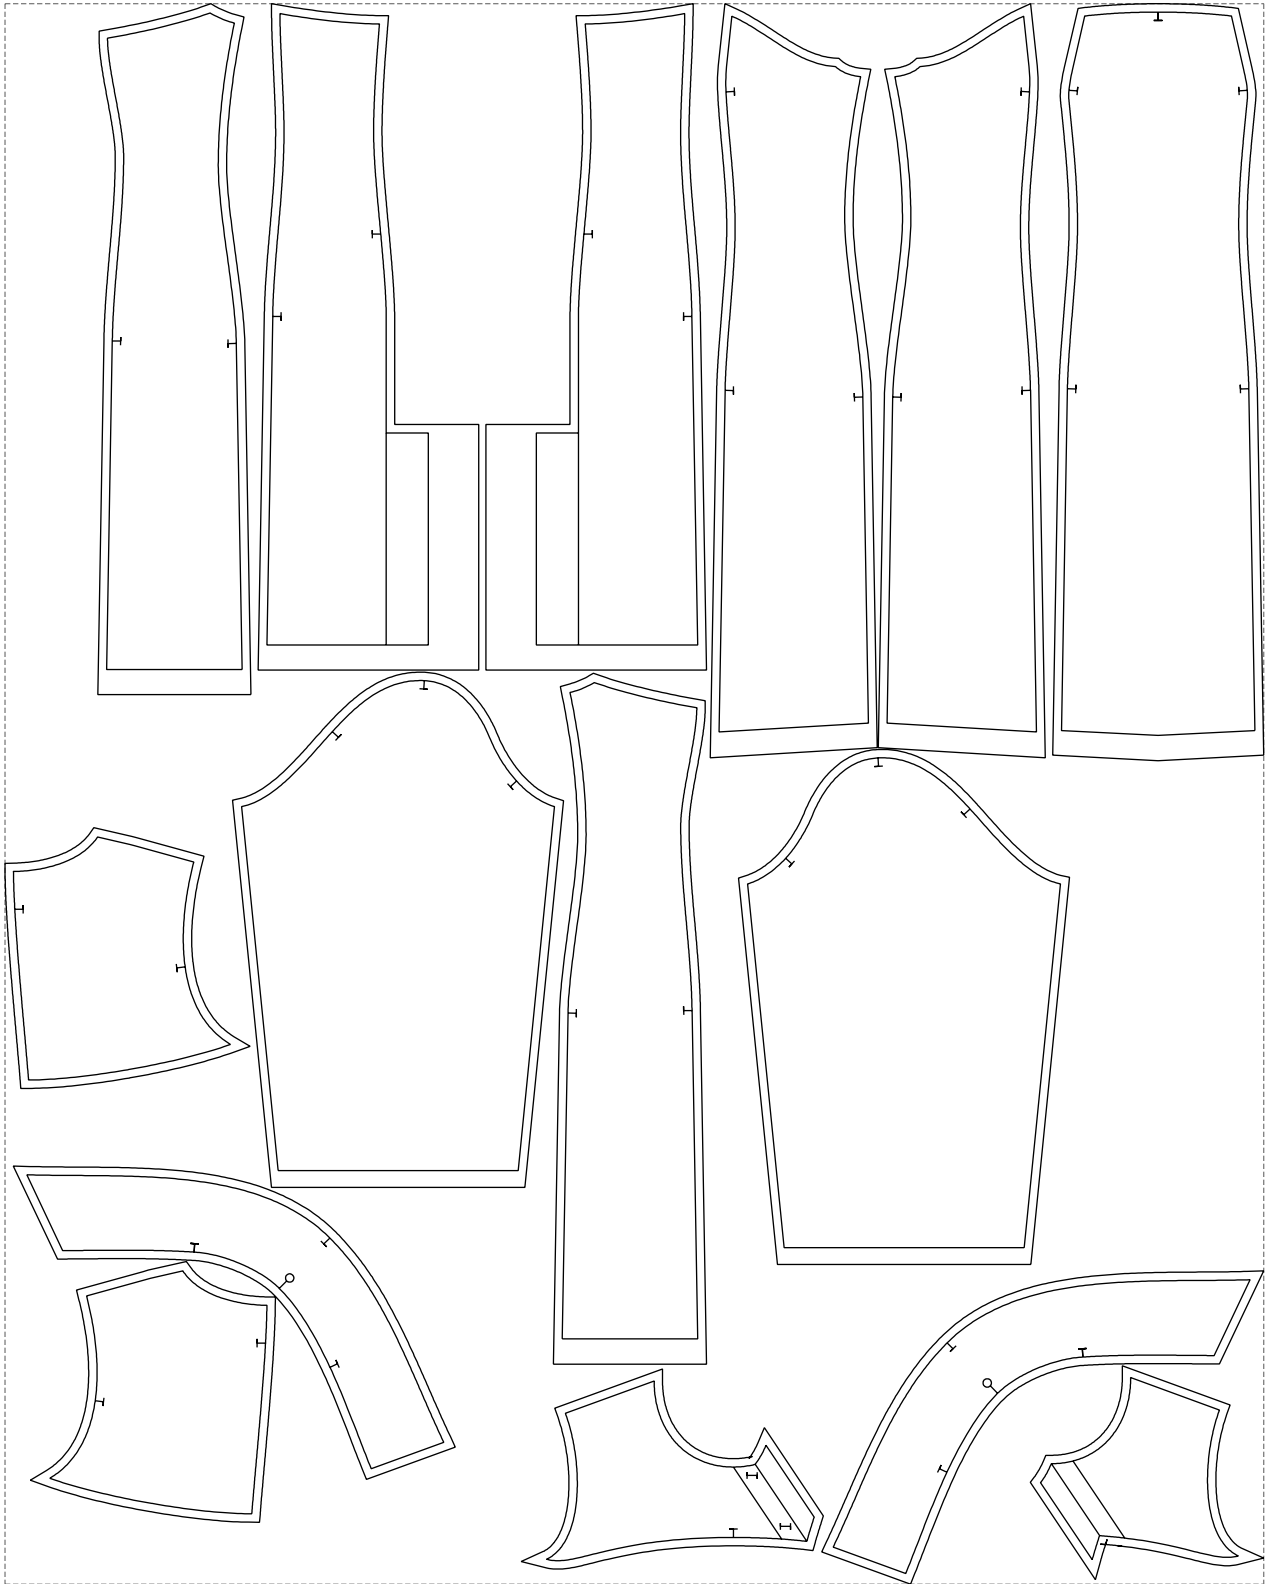

Not for print

Paper size: A4, size:1399.00 x1131.17 mm

# Example

size:1499.00 x1882.79 mm

Maneken =1 ver.0

rz\_1=170

rz\_16=100

rz\_17=85.4

rz\_18=80.2

rz\_19=108