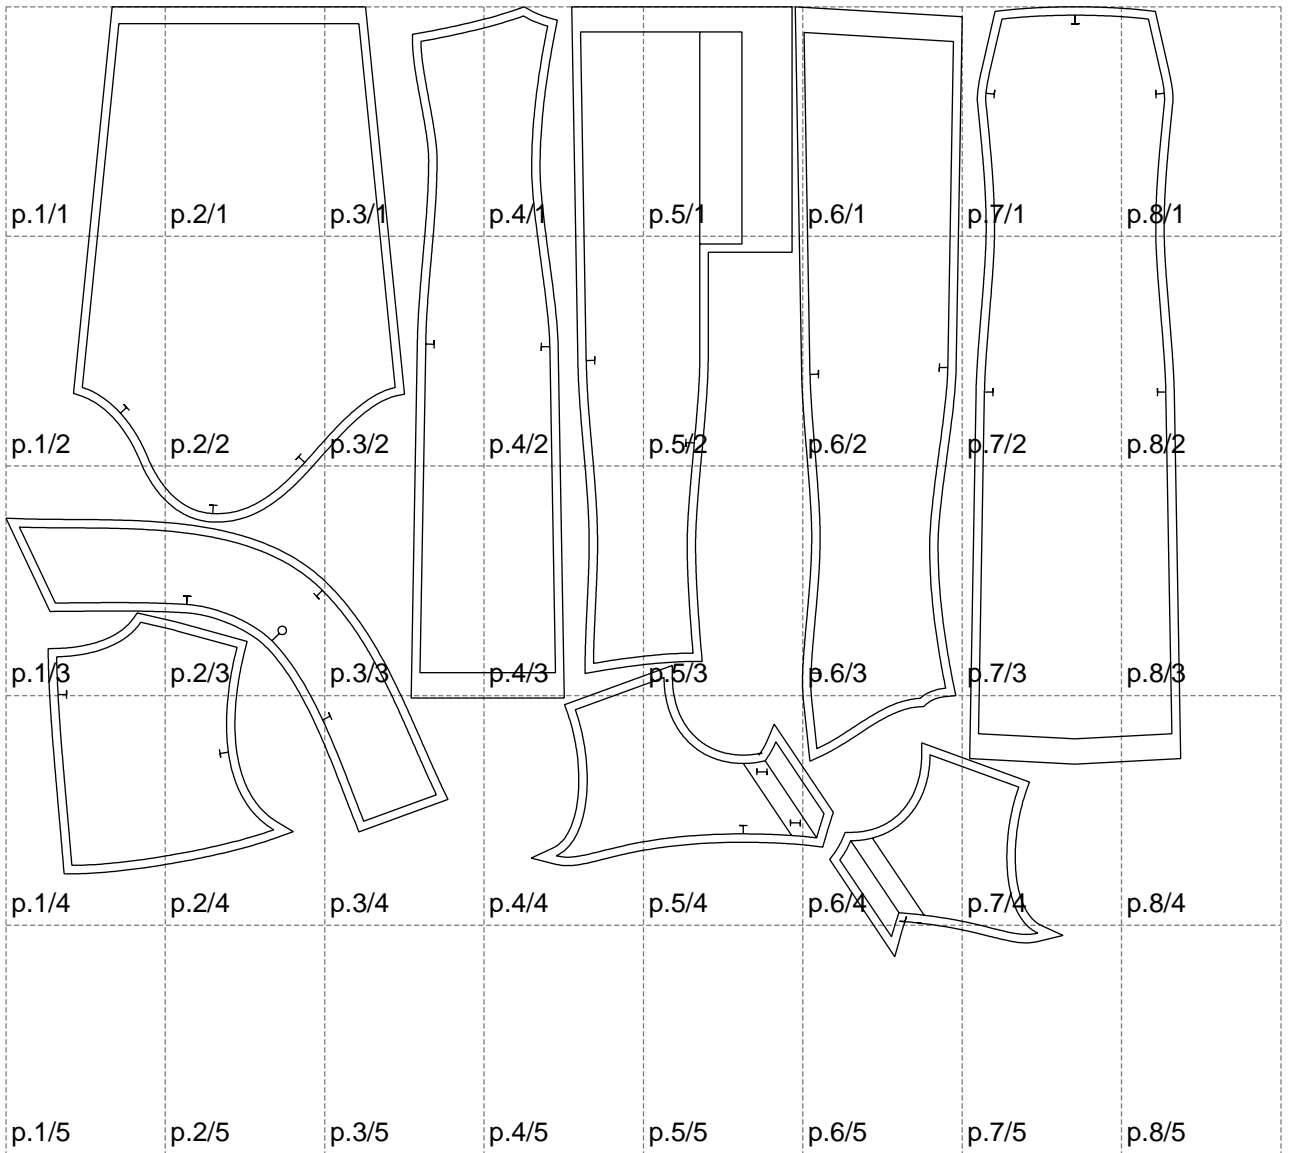

Not for print

Paper size: A4, size:1399.00 x1131.17 mm

# Example

size:1499.00 x1882.79 mm

Maneken =1 ver.0

rz\_1=170

rz\_16=100

rz\_17=85.4

rz\_18=80.2

rz\_19=108

rz\_20=105.4

---

. . . . .  
. . . . .  
. . . . .