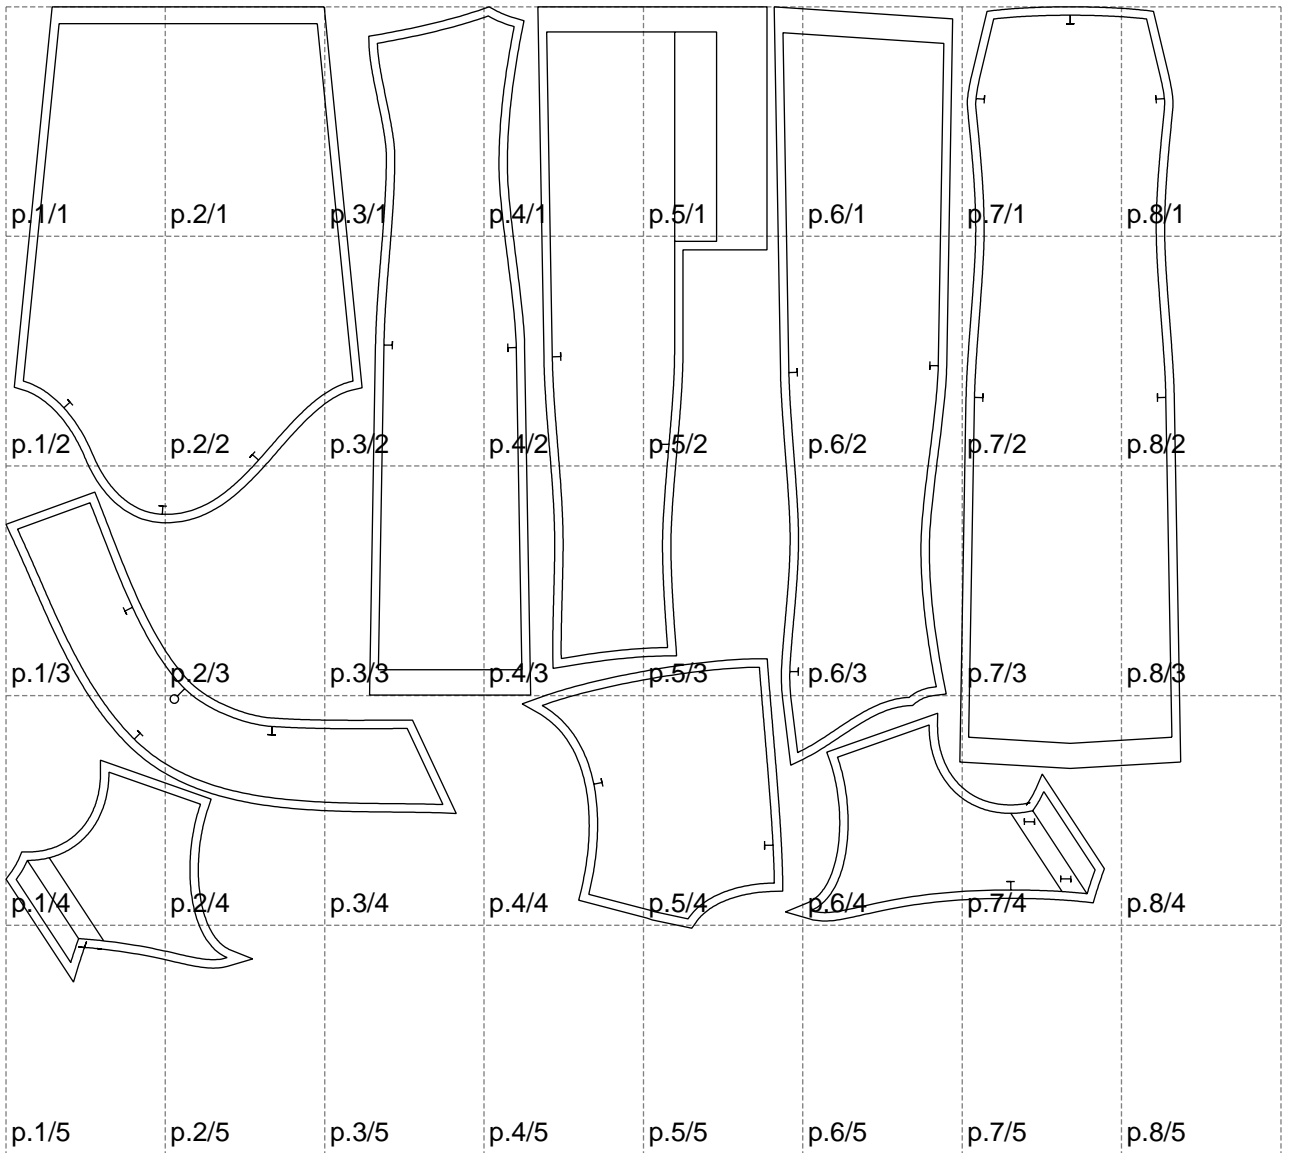

Not for print

Paper size: A4, size:1399.00 x1161.37 mm

# Example

size:1468.92 x2038.73 mm

Maneken =1 ver.0

rz\_1=170

rz\_16=108

rz\_17=92.5

rz\_18=89.2

rz\_19=116

rz\_20=113

---

. . . . .  
. . . . .  
. . . . .