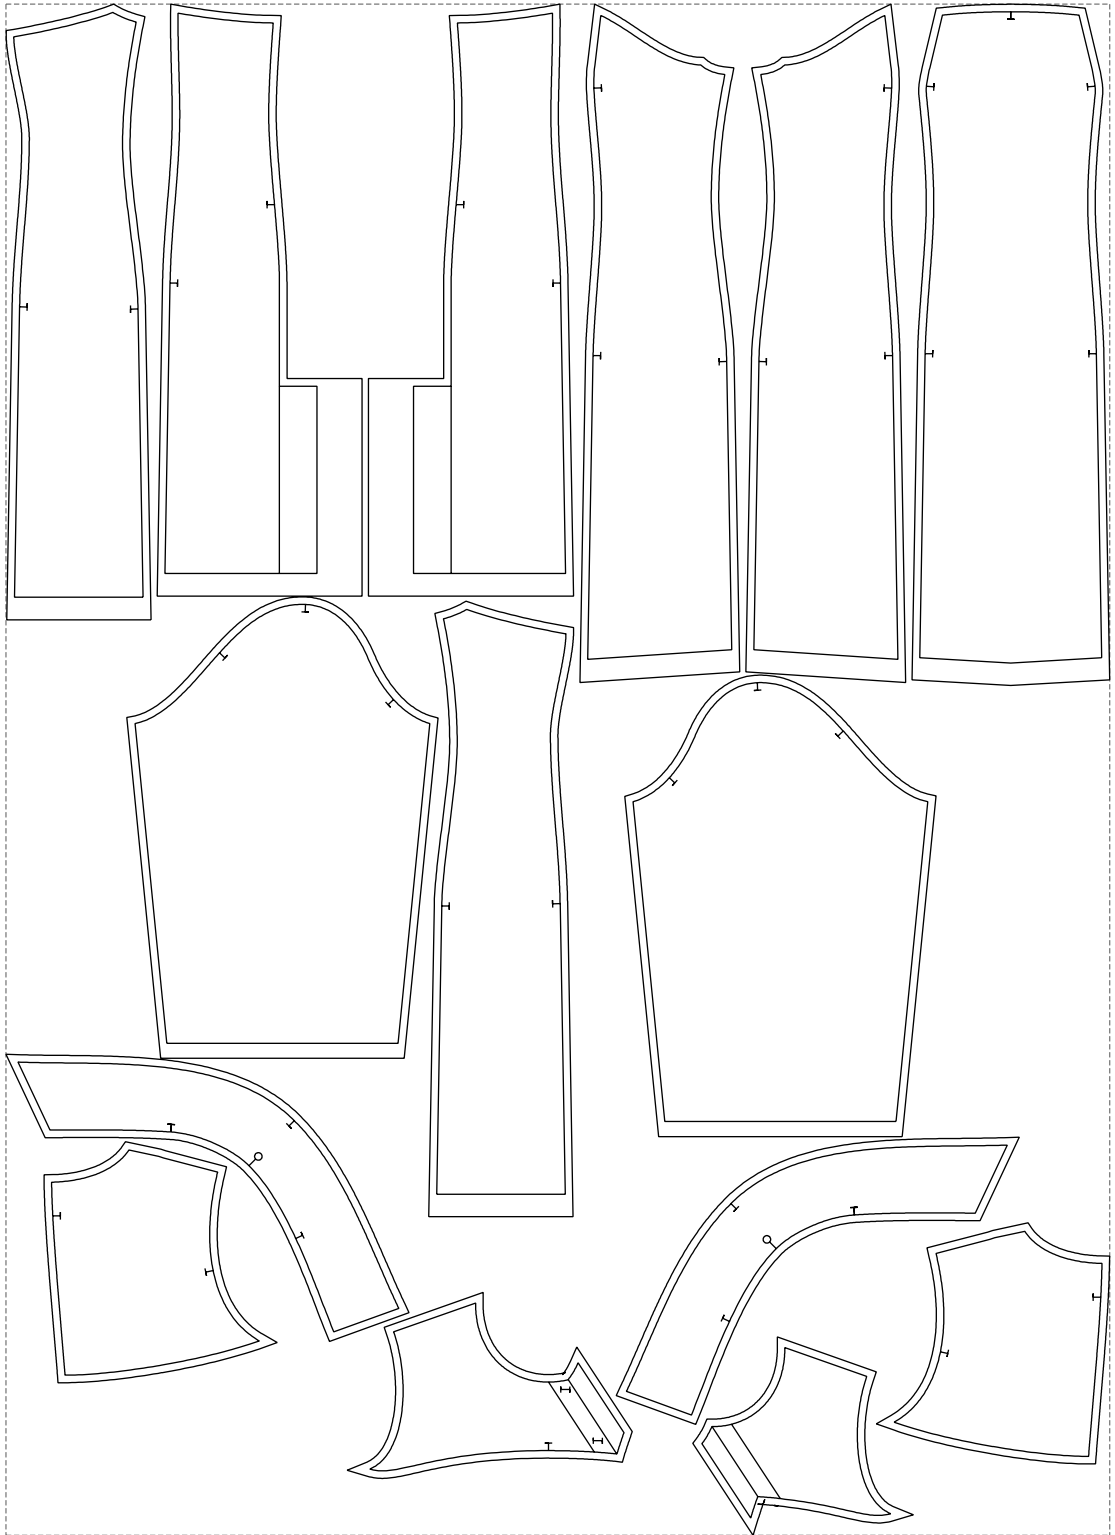

Not for print

Paper size: A4, size:1399.00 x1161.37 mm

# Example

size:1468.92 x2038.73 mm

Maneken =1 ver.0

rz\_1=170

rz\_16=108

rz\_17=92.5

rz\_18=89.2

rz\_19=116