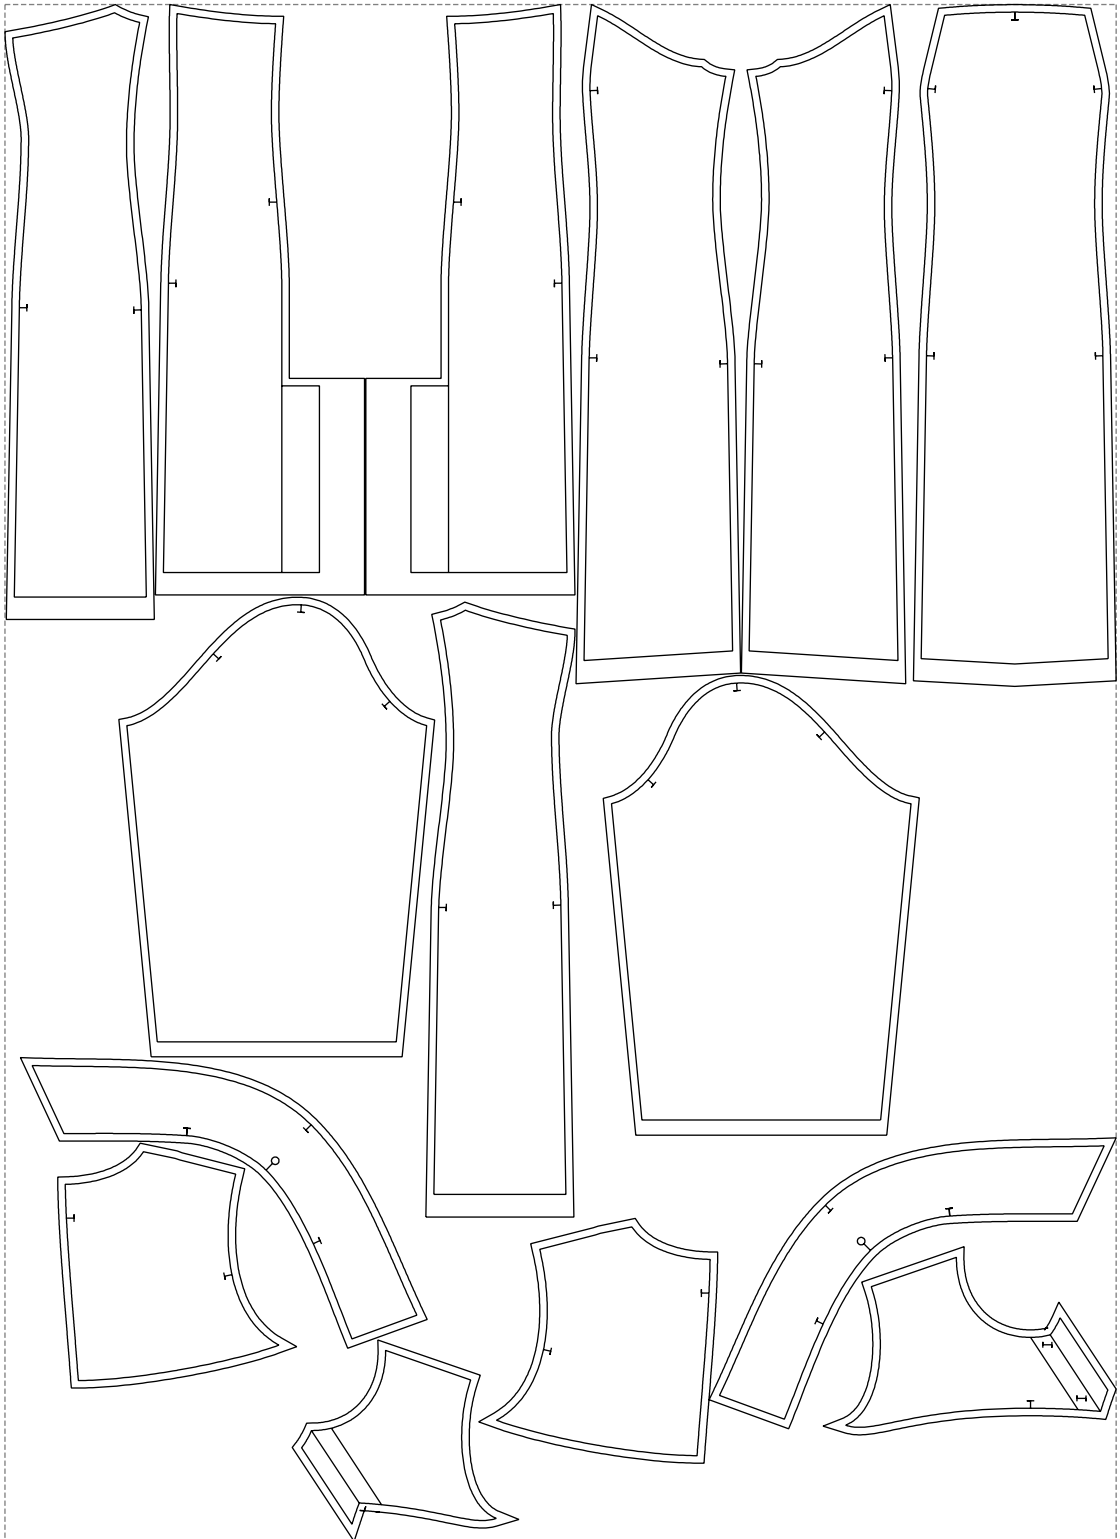

Not for print

Paper size: A4, size:1399.00 x1177.33 mm

# Example

size:1478.99 x2046.24 mm

Maneken =1 ver.0

rz\_1=170

rz\_16=112

rz\_17=96.2

rz\_18=94

rz\_19=120