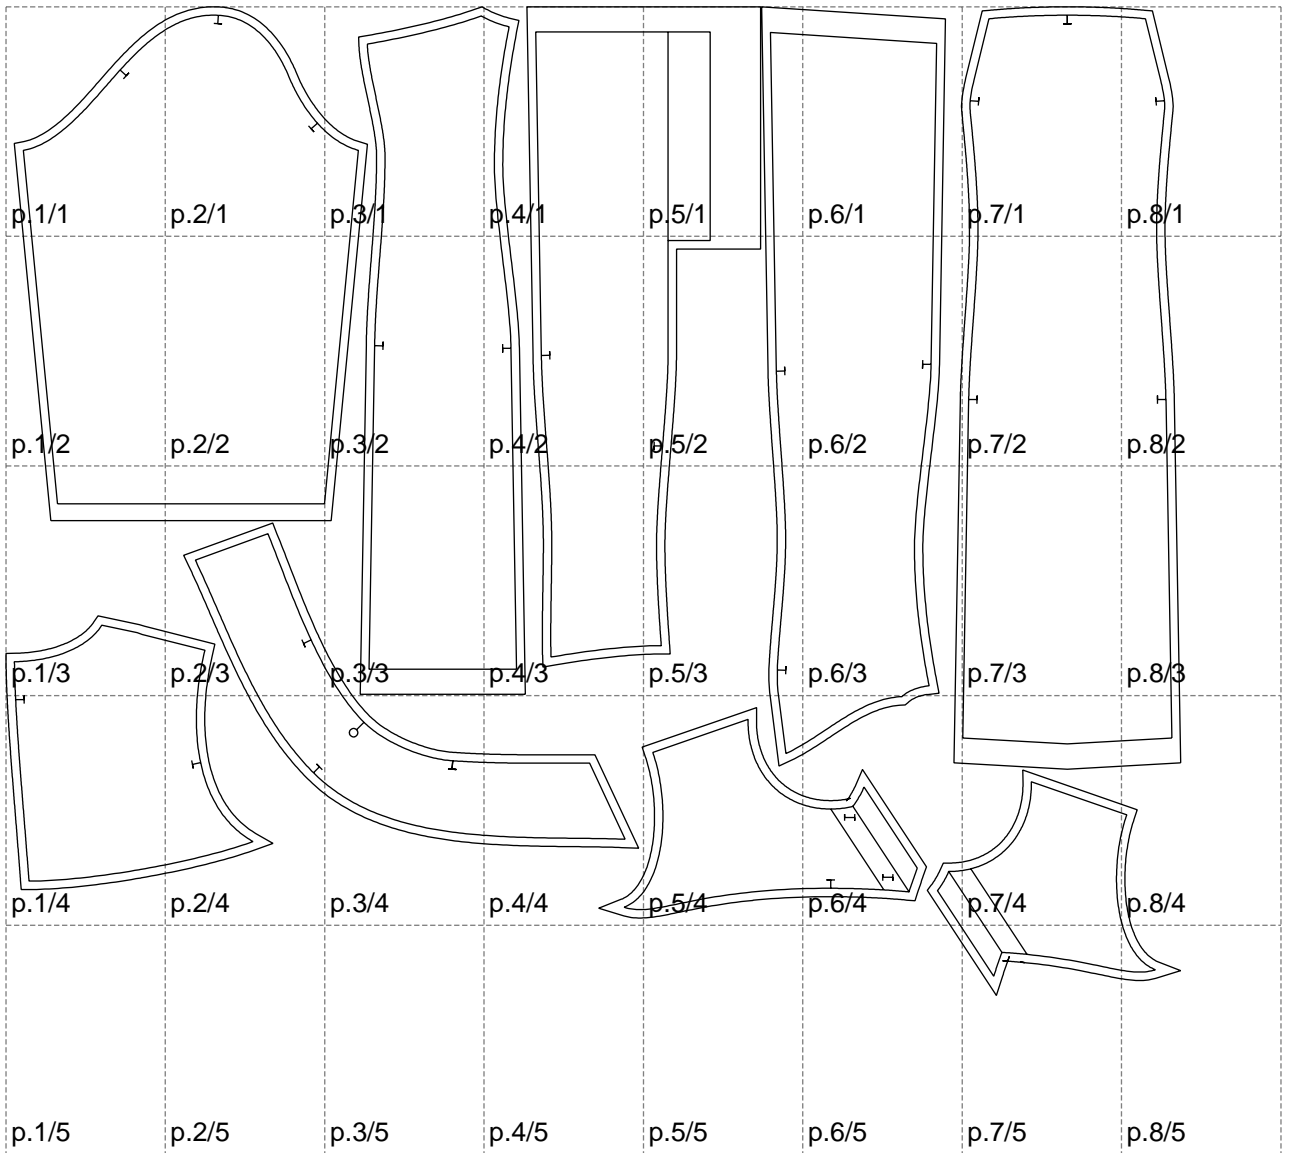

Not for print

Paper size: A4, size:1399.00 x1177.33 mm

# Example

size:1478.99 x2046.24 mm

Maneken =1 ver.0

rz\_1=170

rz\_16=112

rz\_17=96.2

rz\_18=94

rz\_19=120

rz\_20=117

---

. . . . .  
. . . . .  
. . . . .