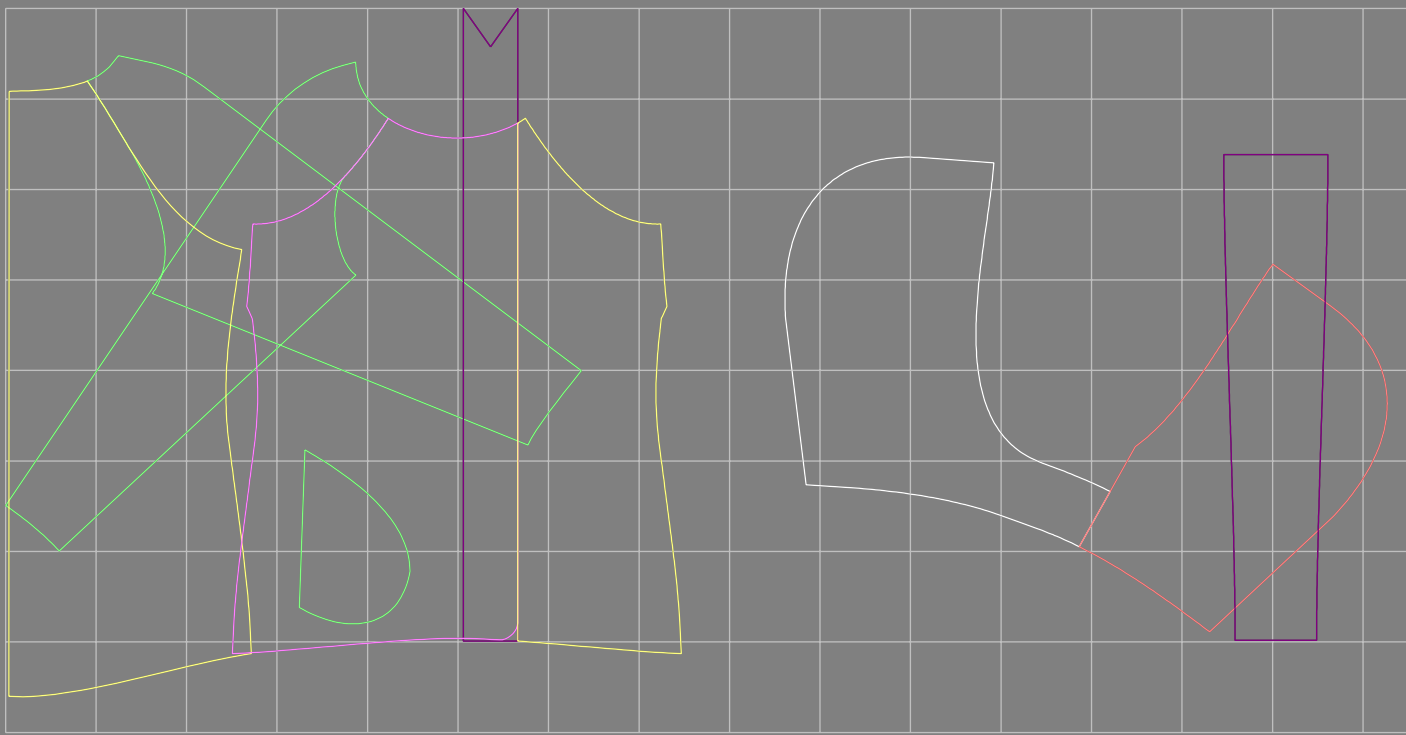

Not for print

Paper size: A4, size:1328.52 x1099.53 mm

# Example

size:1499.00 x1310.11 mm

Maneken =1 ver.0

rz\_1=170

rz\_16=88

rz\_17=75.6

rz\_18=67.6

rz\_19=96

rz\_20=94.6

---

. . . . .  
. . . . .  
. . . . .