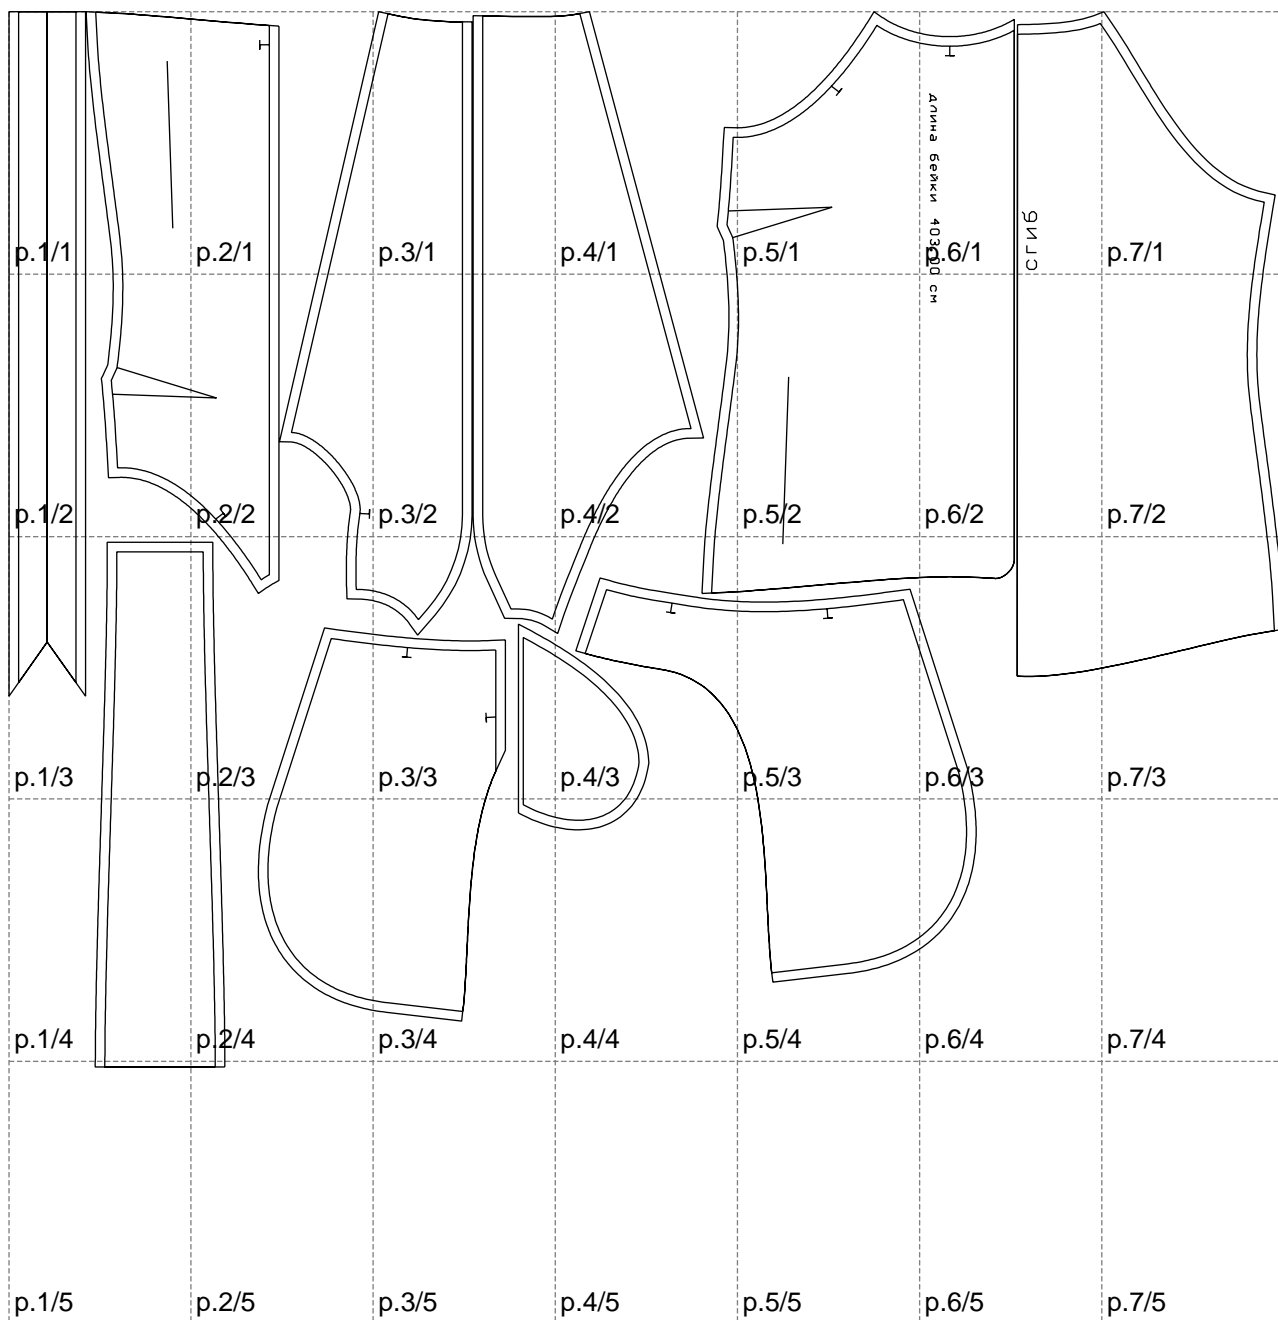

Not for print

Paper size: A4, size:1328.52 x1099.53 mm

# Example

size:1499.00 x1310.11 mm

Maneken =1 ver.0

rz\_1=170

rz\_16=88

rz\_17=75.6

rz\_18=67.6

rz\_19=96

rz\_20=94.6

---

. . . . .  
. . . . .  
. . . . .