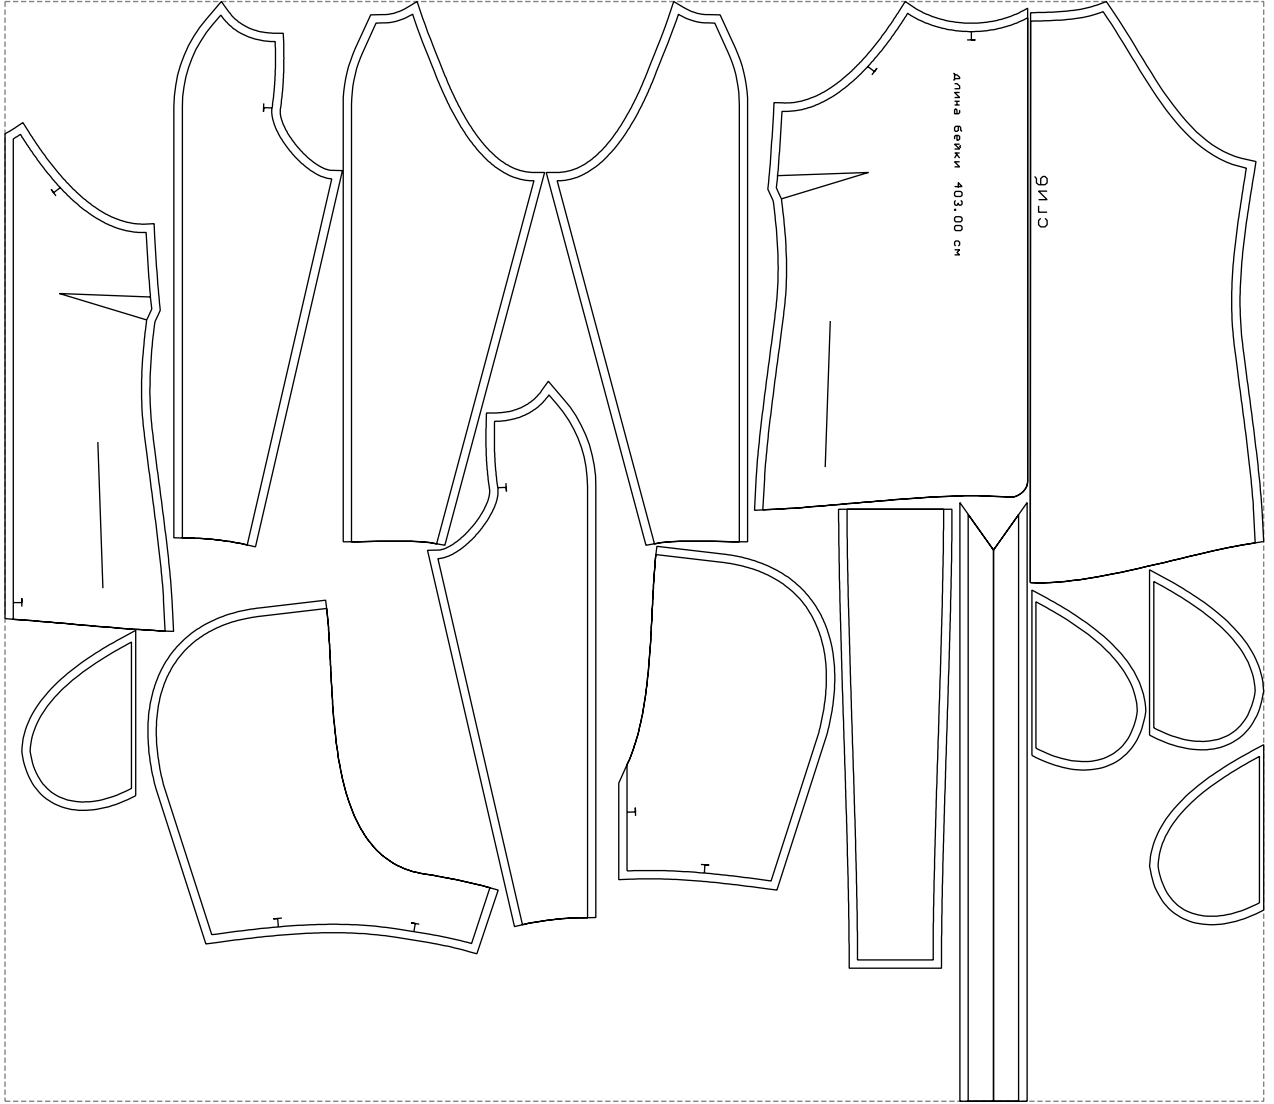

# Example

size:1499.00 x1310.11 mm

Maneken =1 ver.0

rz\_1=170

rz\_16=88

rz\_17=75.6

rz\_18=67.6

rz\_19=96