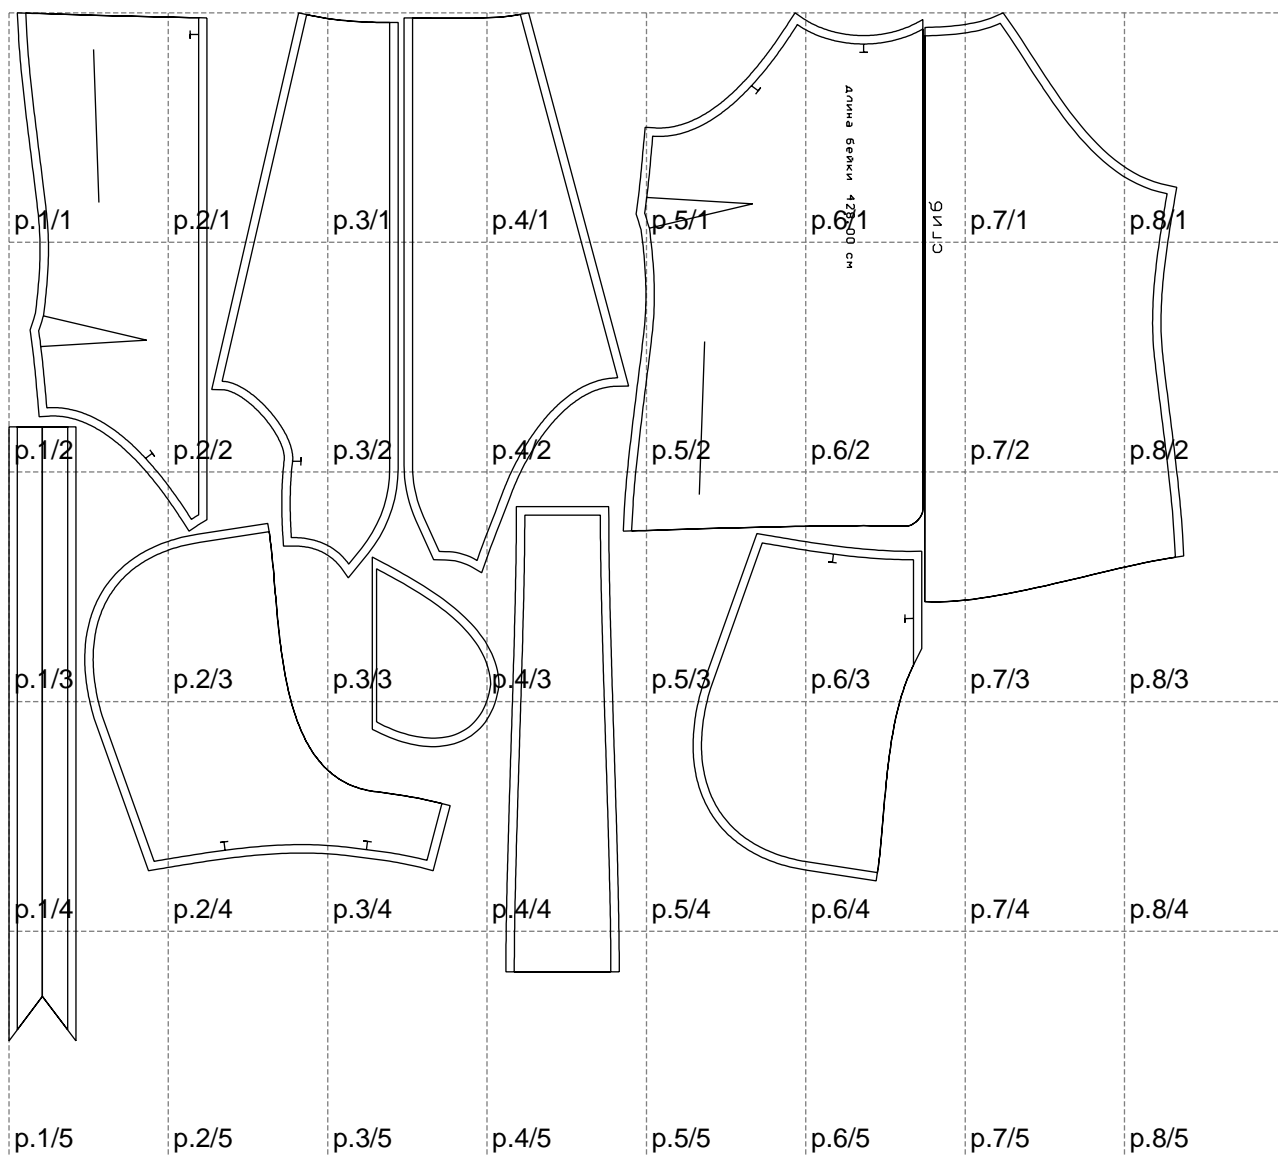

Not for print

Paper size: A4, size:1399.00 x1224.26 mm

# Example

size:1499.00 x1344.46 mm

Maneken =1 ver.0

rz\_1=170

rz\_16=100

rz\_17=85.4

rz\_18=80.2

rz\_19=108

rz\_20=105.4

---

. . . . .  
. . . . .  
. . . . .