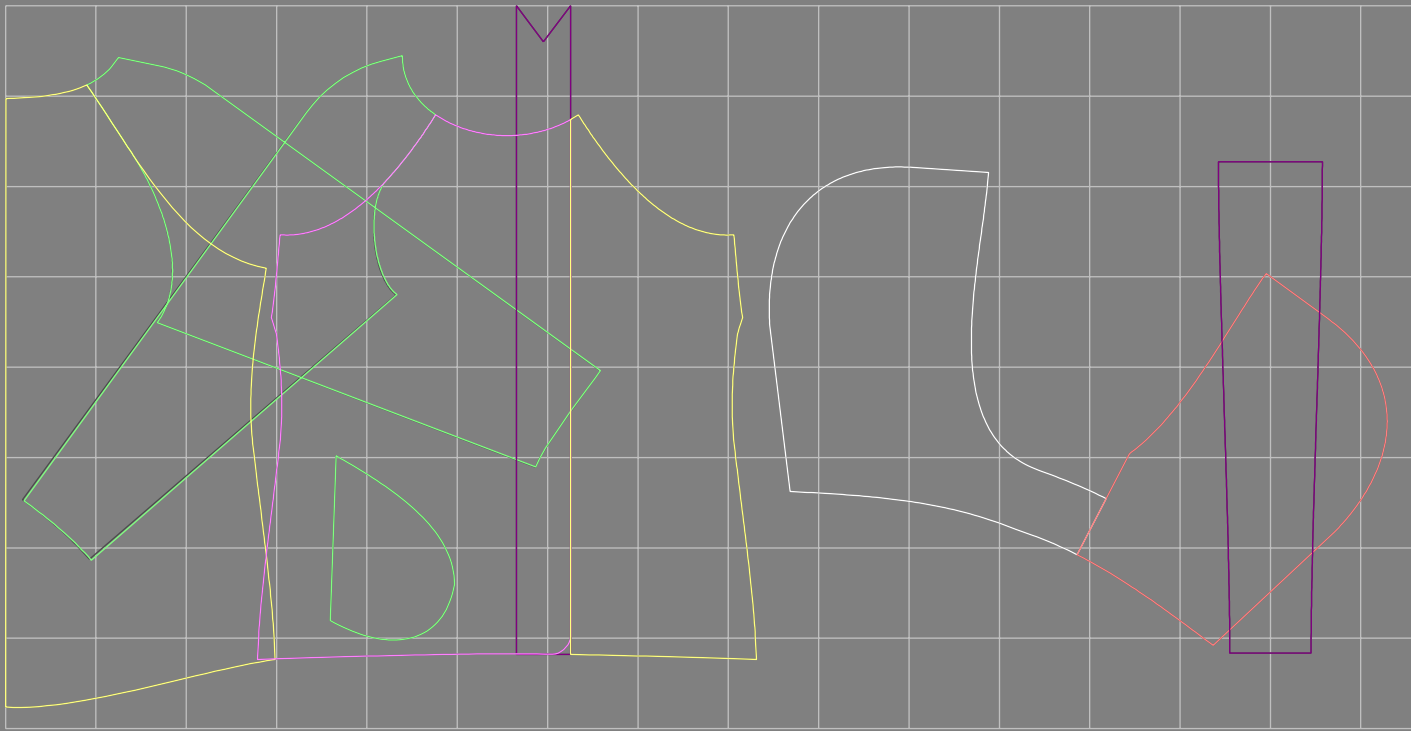

Not for print

Paper size: A4, size:1399.00 x1224.26 mm

# Example

size:1499.00 x1344.46 mm

Maneken =1 ver.0

rz\_1=170

rz\_16=100

rz\_17=85.4

rz\_18=80.2

rz\_19=108

rz\_20=105.4

---

. . . . .  
. . . . .  
. . . . .