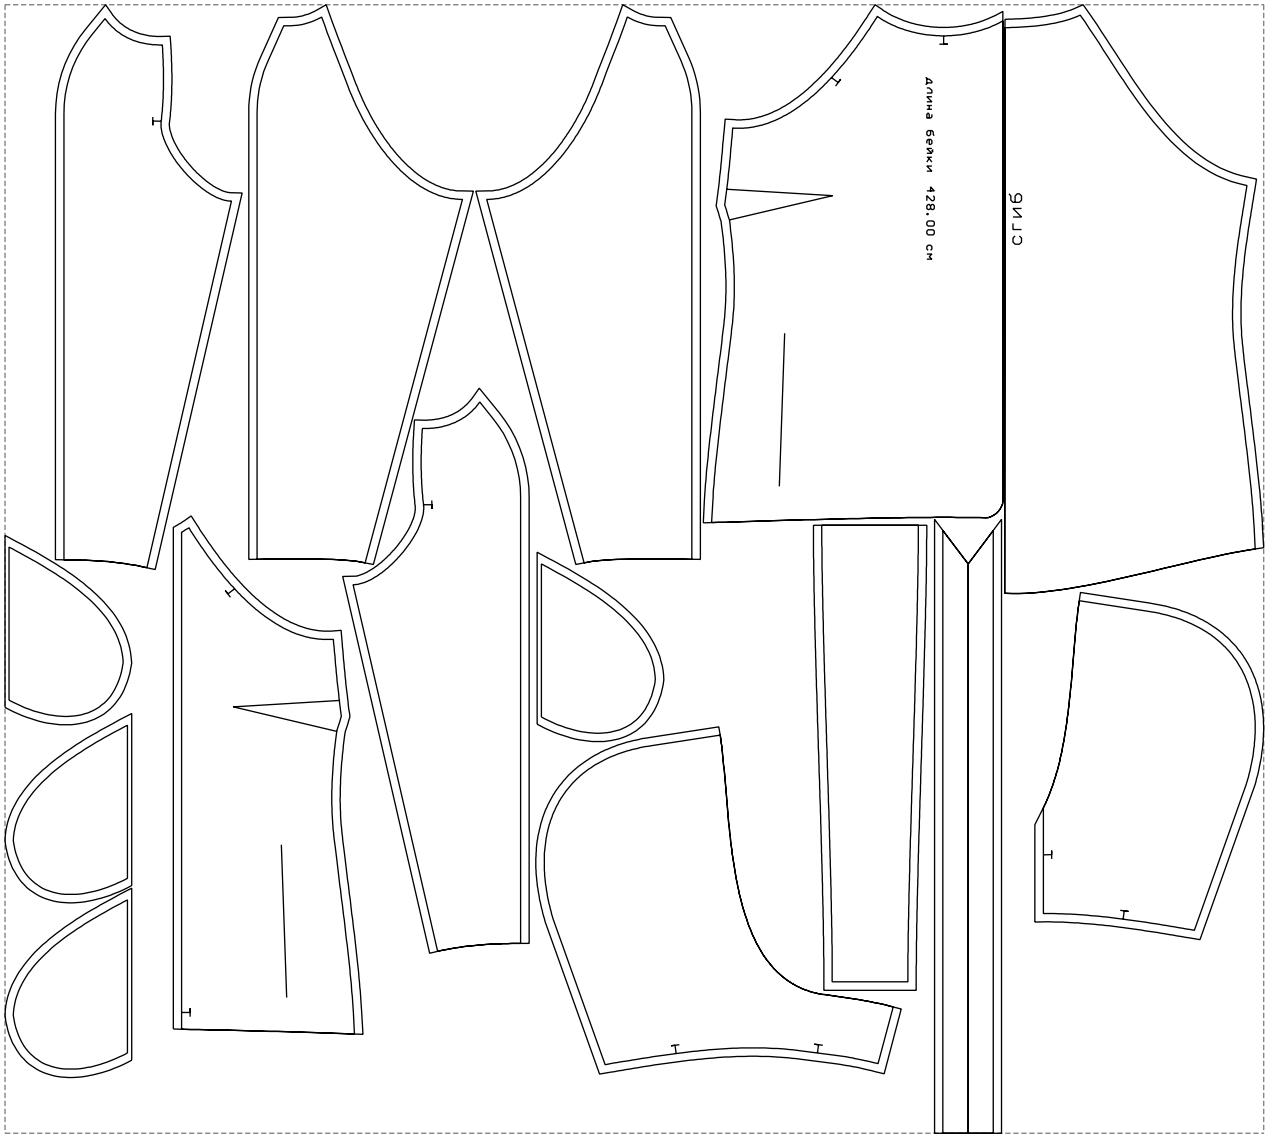

Not for print

Paper size: A4, size:1399.00 x1224.26 mm

# Example

size:1499.00 x1344.46 mm

Maneken =1 ver.0

rz\_1=170

rz\_16=100

rz\_17=85.4

rz\_18=80.2

rz\_19=108

rz\_20=105.4

---

. . . . .  
. . . . .  
. . . . .