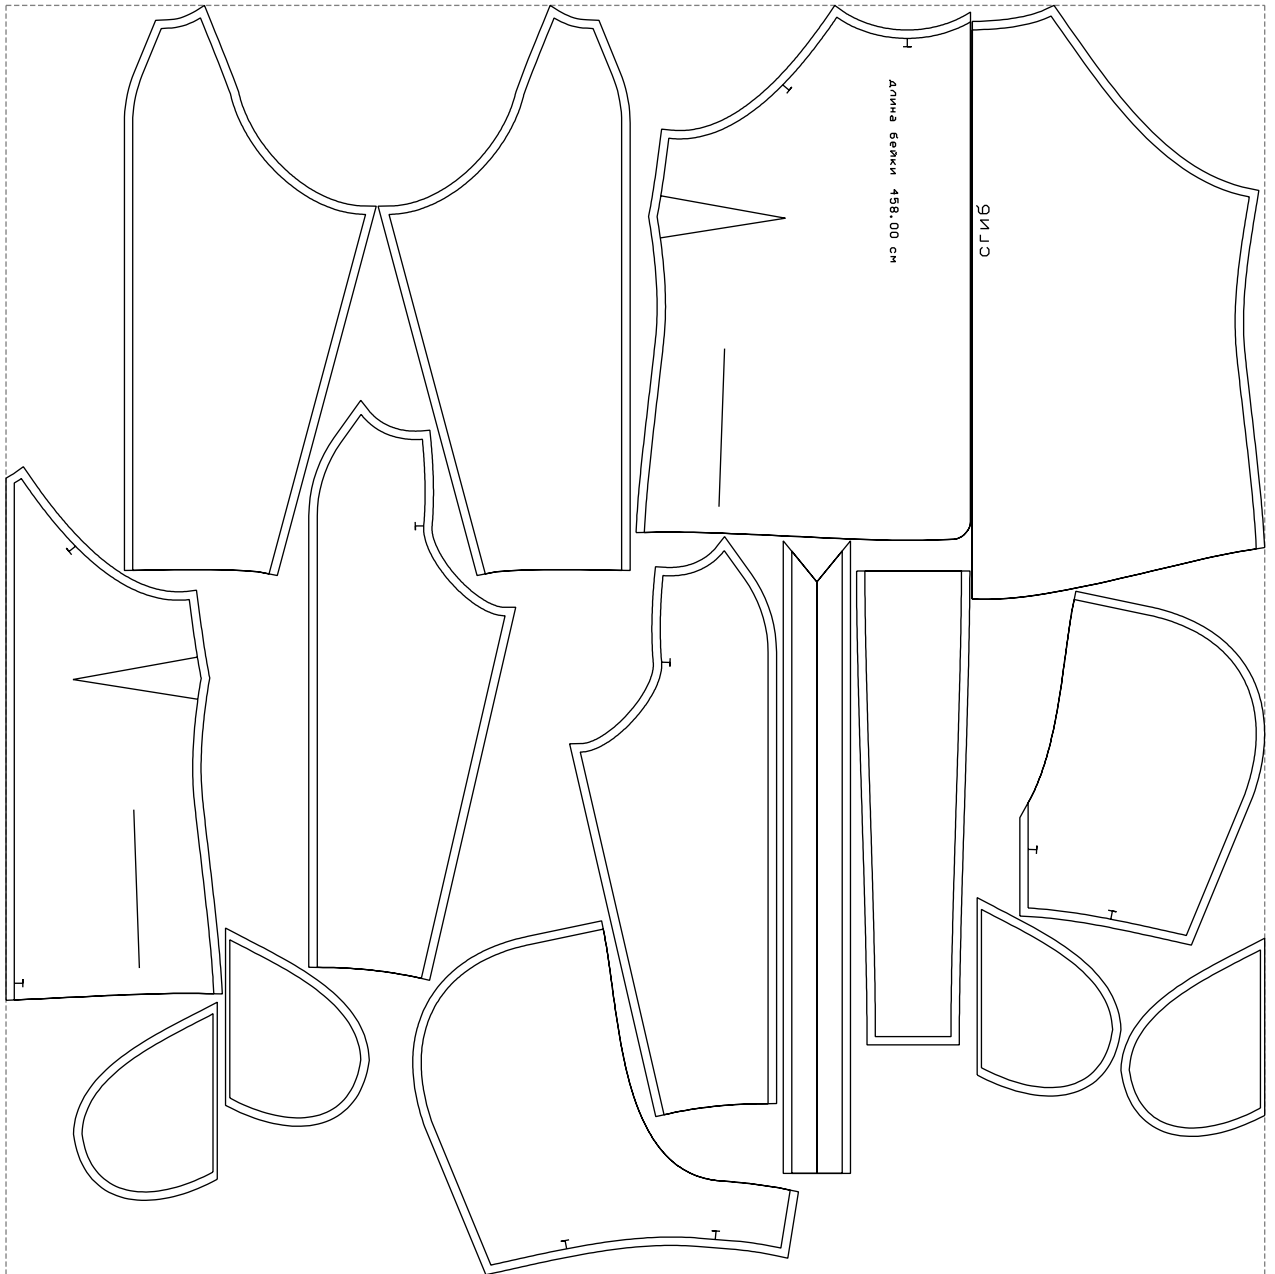

Not for print

Paper size: A4, size:1399.00 x1323.21 mm

# Example

size:1499.00 x1512.00 mm

Maneken =1 ver.0

rz\_1=170

rz\_16=116

rz\_17=100

rz\_18=98.8

rz\_19=124