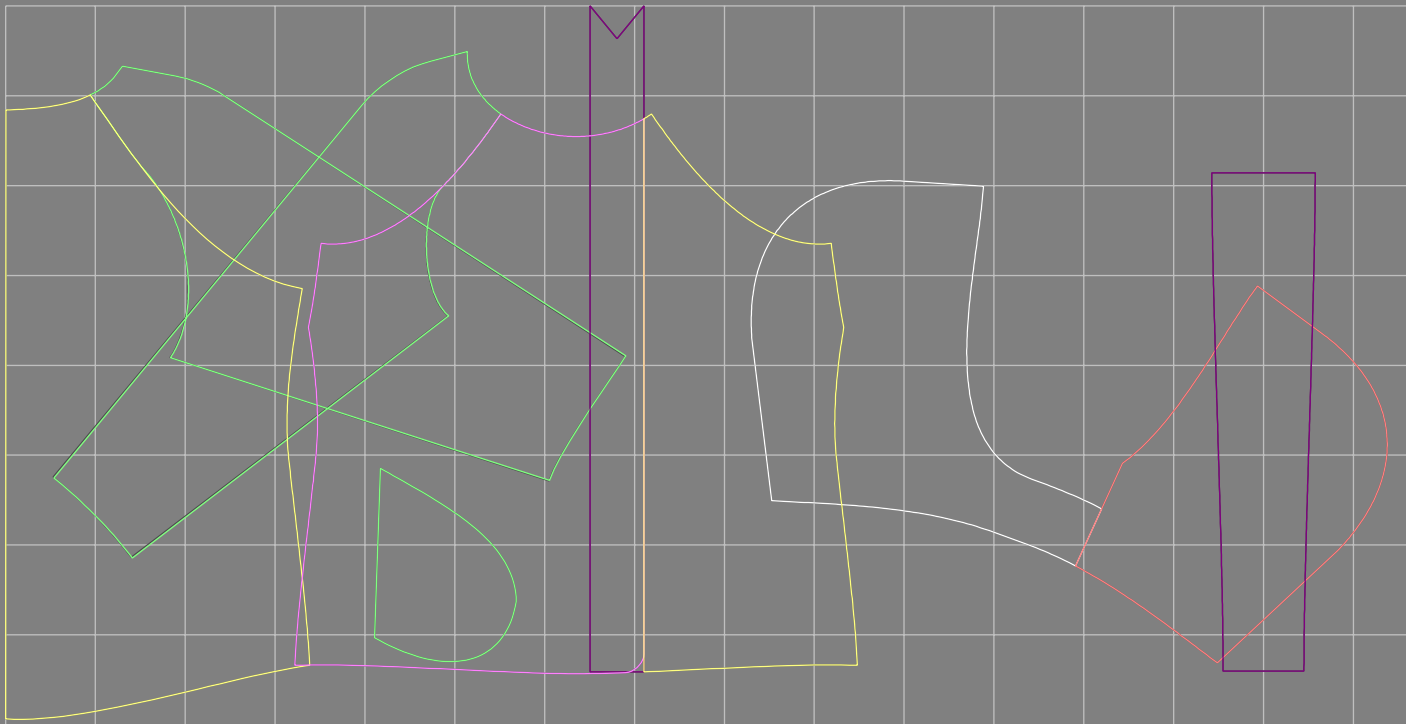

Not for print

Paper size: A4, size:1399.00 x1323.21 mm

# Example

size:1499.00 x1512.00 mm

Maneken =1 ver.0

rz\_1=170

rz\_16=116

rz\_17=100

rz\_18=98.8

rz\_19=124

rz\_20=121

---

. . . . .  
. . . . .  
. . . . .