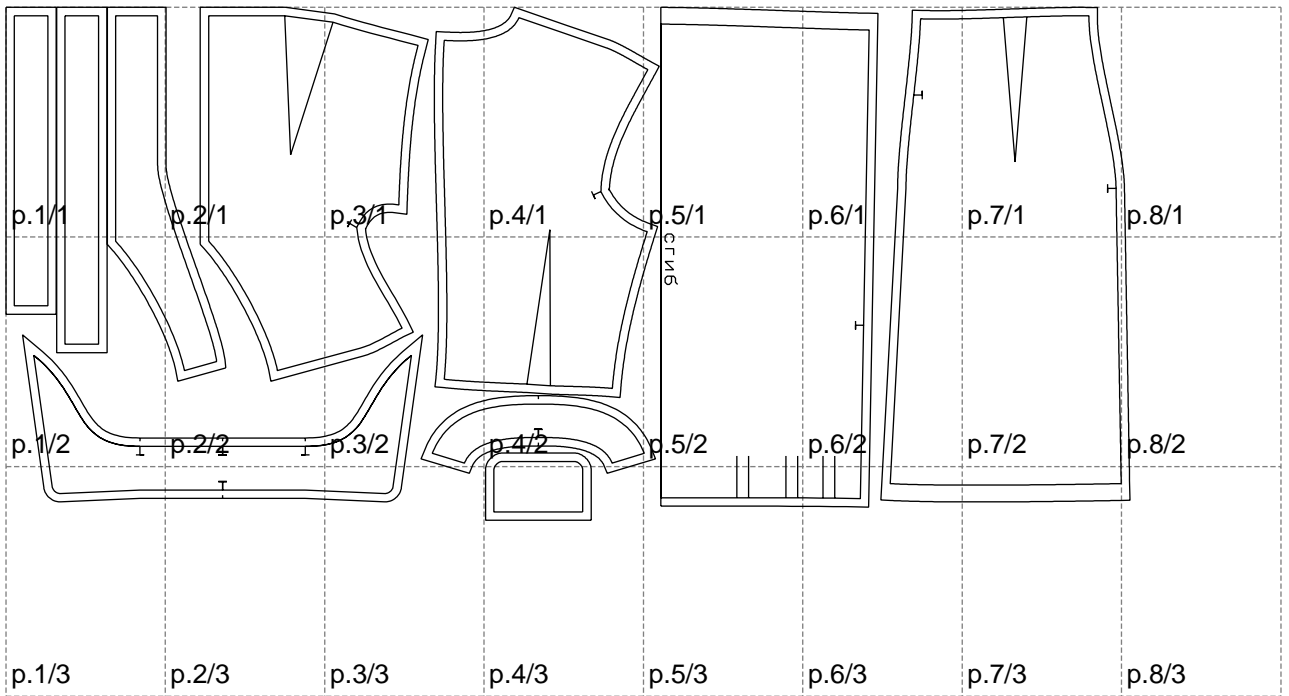

Not for print

Paper size: A4, size:1338.59 x610.75 mm

# Example

size:1458.96 x1232.43 mm

Maneken =1 ver.0

rz\_1=170

rz\_16=88

rz\_17=75.6

rz\_18=67.6

rz\_19=96

rz\_20=94.6

---

. . . . .  
. . . . .  
. . . . .