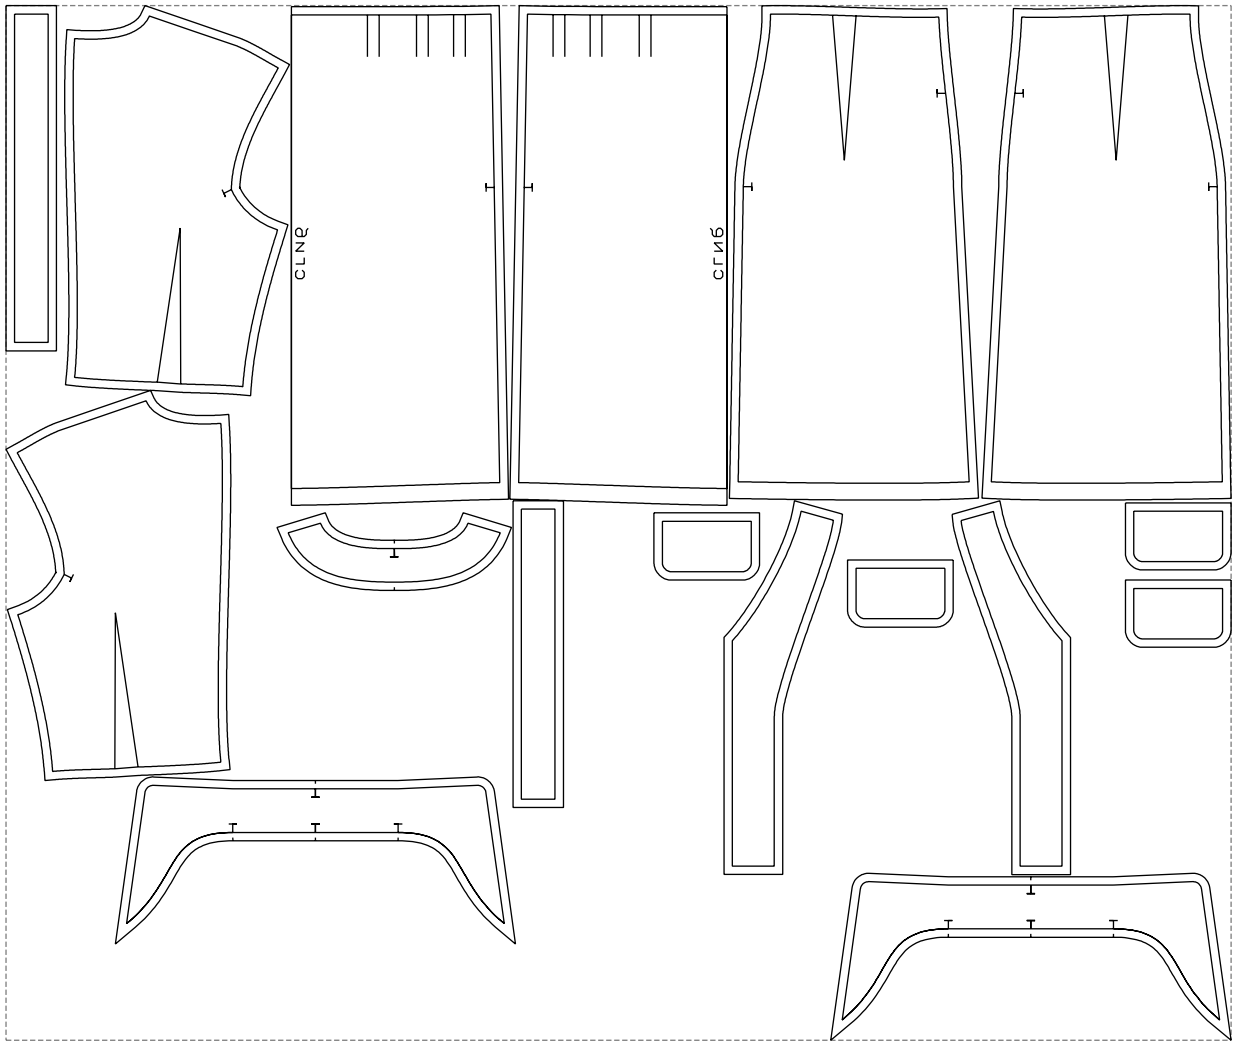

Not for print

Paper size: A4, size:1338.59 x610.75 mm

# Example

size:1458.96 x1232.43 mm

Maneken =1 ver.0

rz\_1=170

rz\_16=88

rz\_17=75.6

rz\_18=67.6

rz\_19=96

rz\_20=94.6

---

. . . . .  
. . . . .  
. . . . .