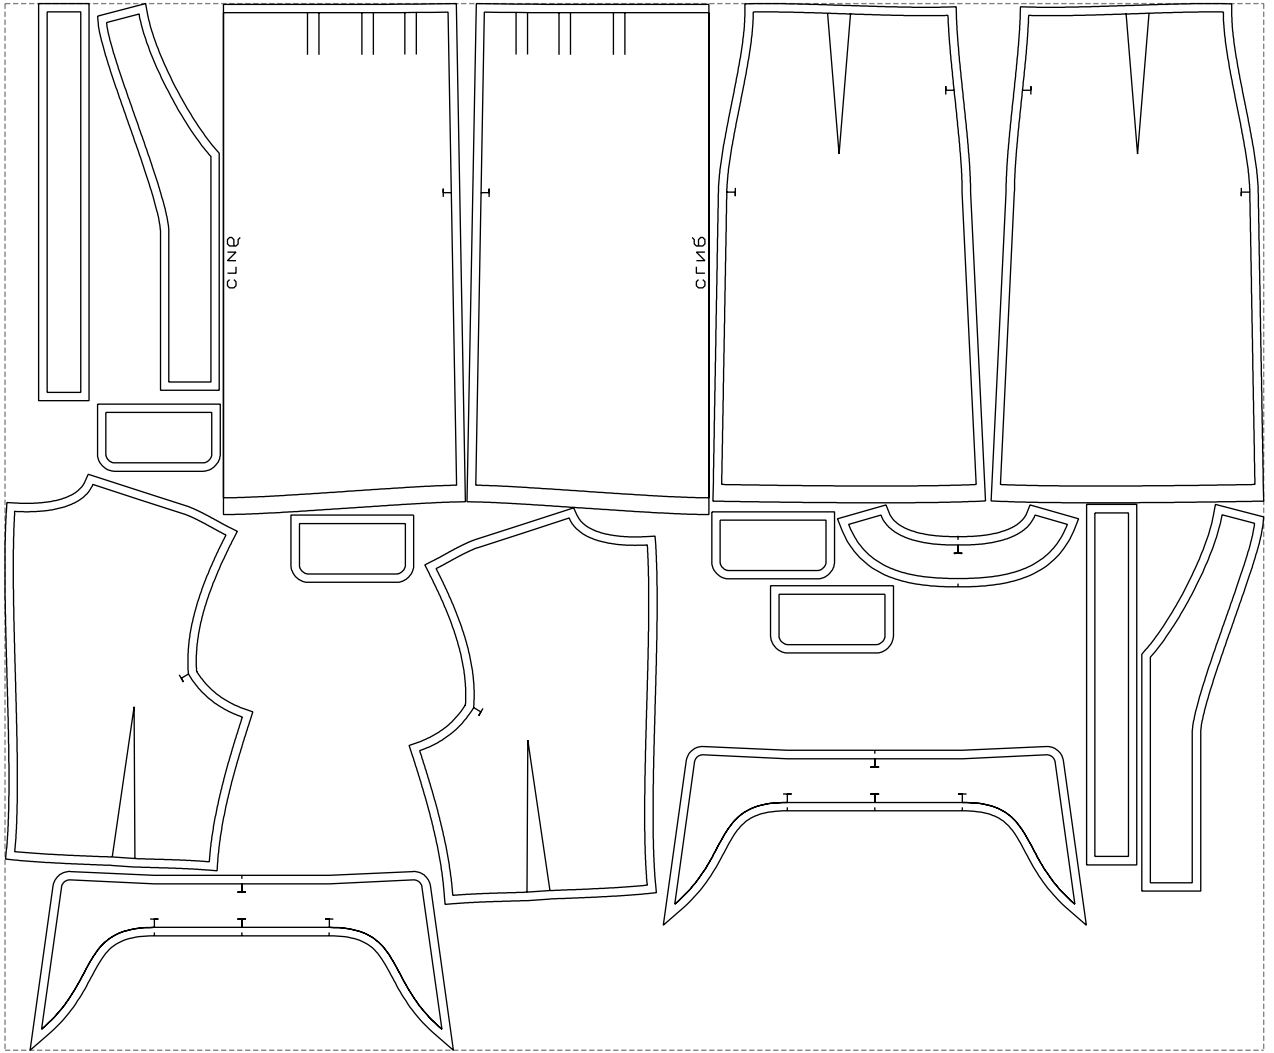

Not for print

Paper size: A4, size:1399.00 x846.27 mm

# Example

size:1499.00 x1246.90 mm

Maneken =1 ver.0

rz\_1=170

rz\_16=100

rz\_17=85.4

rz\_18=80.2

rz\_19=108

rz\_20=105.4

---

. . . . .  
. . . . .  
. . . . .