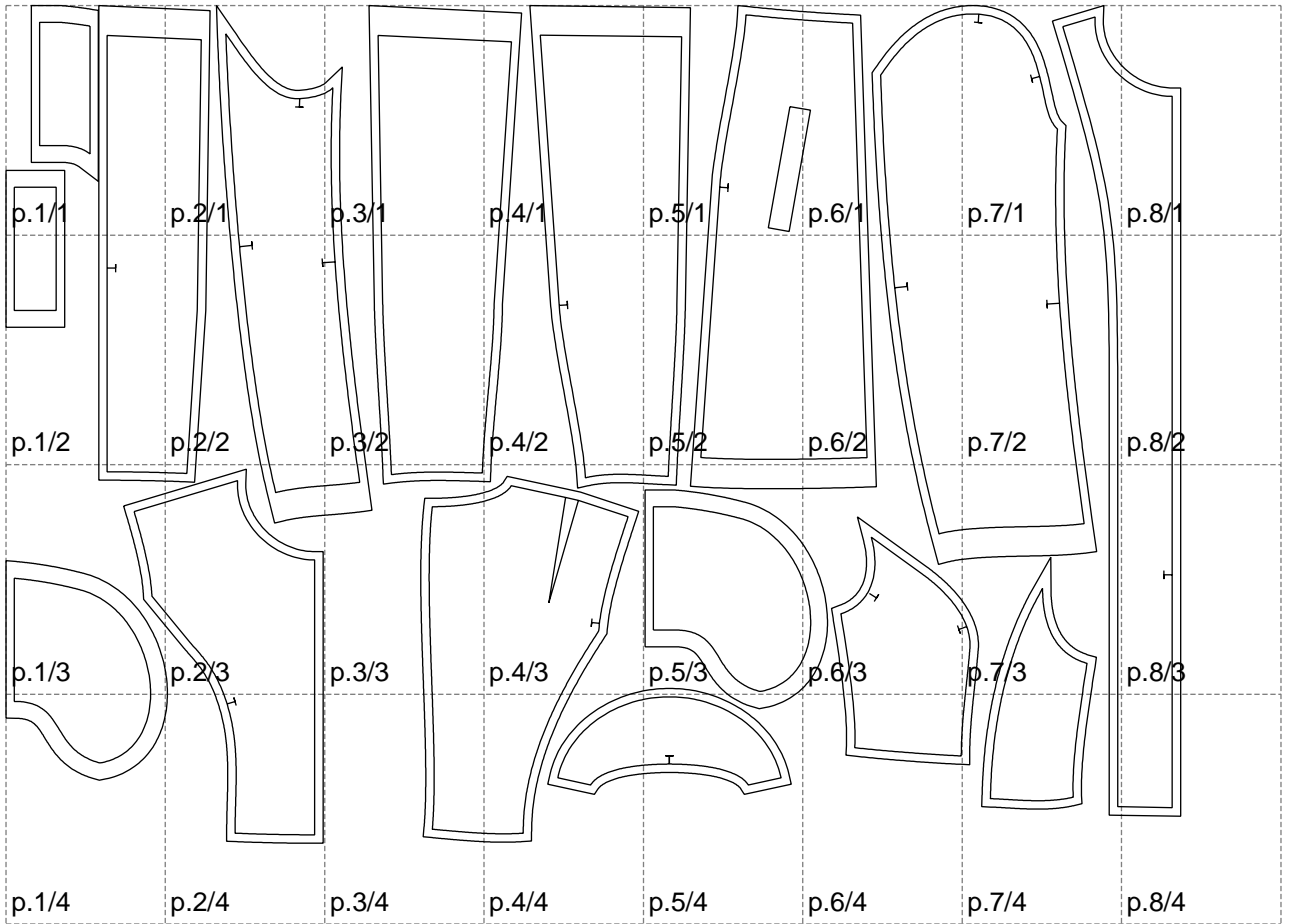

Not for print

Paper size: A4, size:1399.00 x997.48 mm

# Example

size:865.76 x261.45 mm

Maneken =1 ver.0

rz\_1=170

rz\_16=88

rz\_17=75.6

rz\_18=67.6

rz\_19=96

rz\_20=94.6

---

. . . . .  
. . . . .  
. . . . .