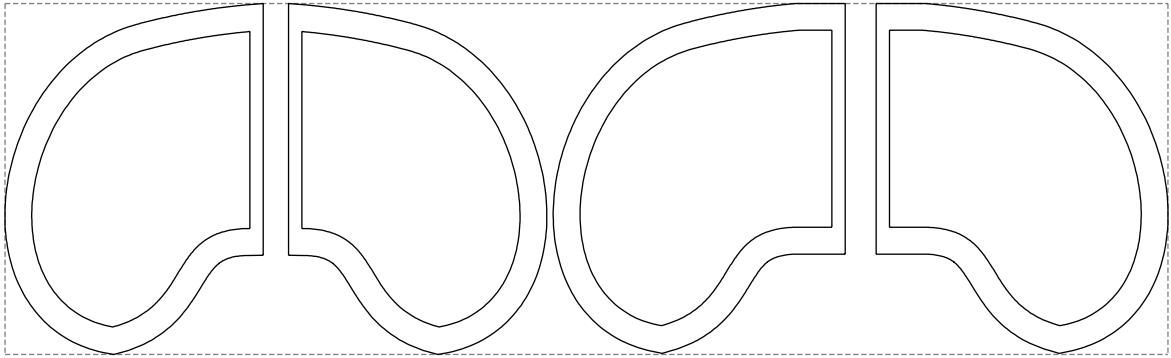

Not for print

Paper size: A4, size:1399.00 x997.48 mm

# Example

size:865.76 x261.45 mm

Maneken =1 ver.0

rz\_1=170

rz\_16=88

rz\_17=75.6

rz\_18=67.6

rz\_19=96