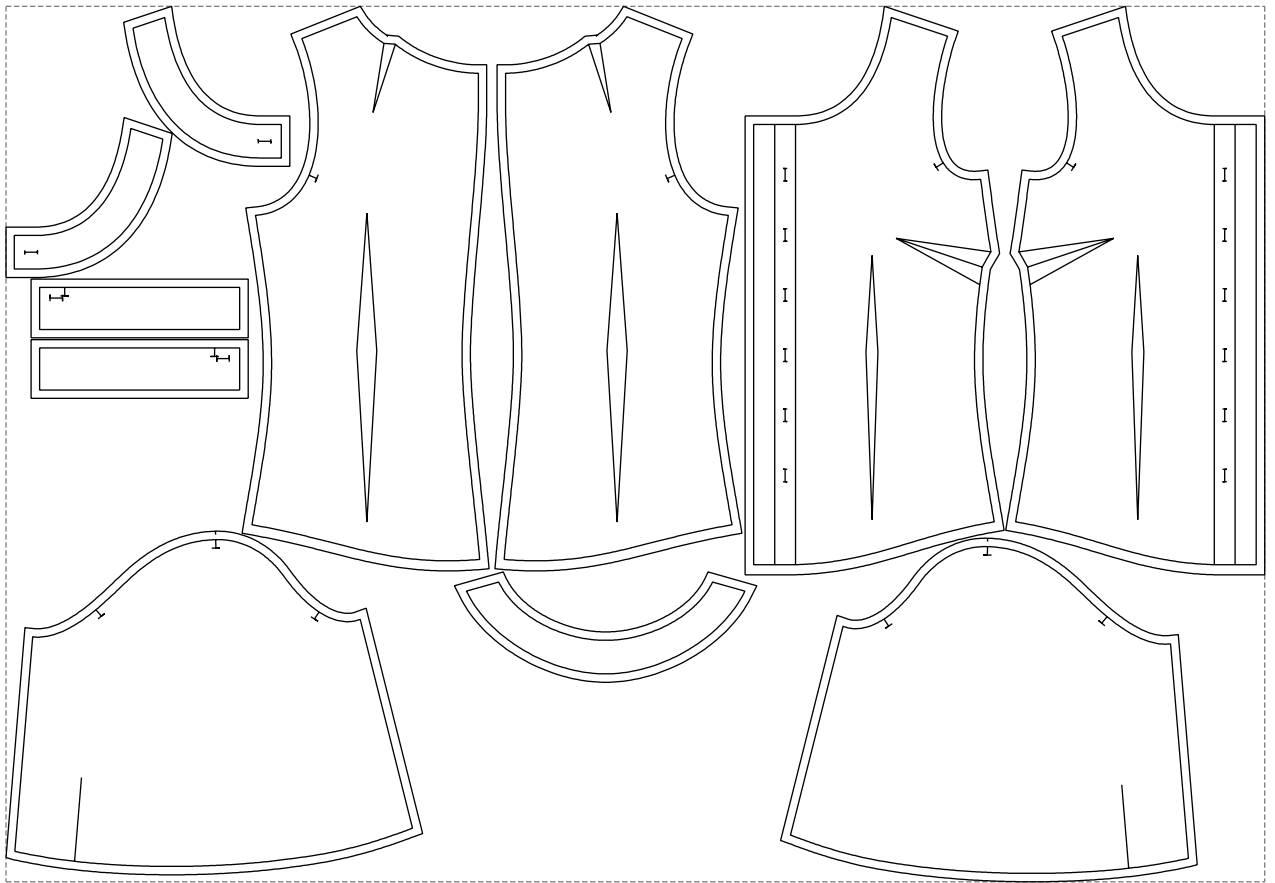

# Example

size:1499.00 x1042.85 mm

Maneken =1 ver.0

rz\_1=170

rz\_16=92

rz\_17=78.8

rz\_18=71.8

rz\_19=100