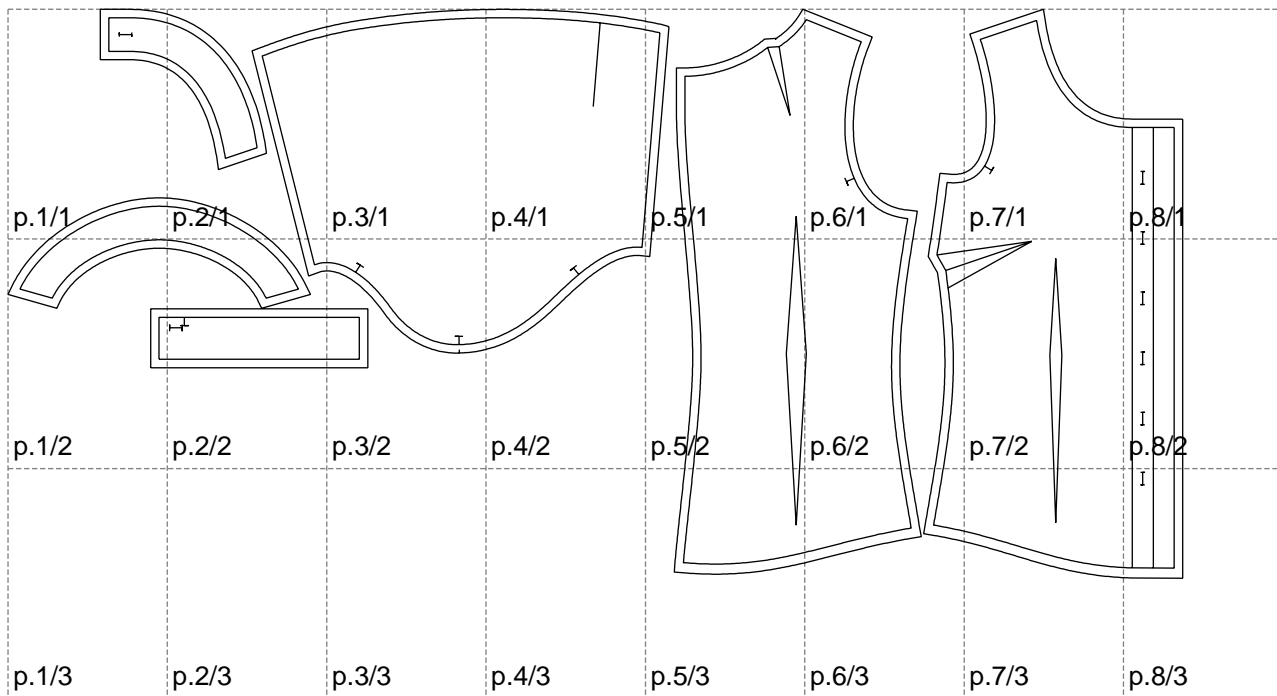

Not for print

Paper size: A4, size:1399.00 x677.35 mm

# Example

size:1499.00 x1042.85 mm

Maneken =1 ver.0

rz\_1=170

rz\_16=92

rz\_17=78.8

rz\_18=71.8

rz\_19=100

rz\_20=98.1

---

. . . . .  
. . . . .  
. . . . .