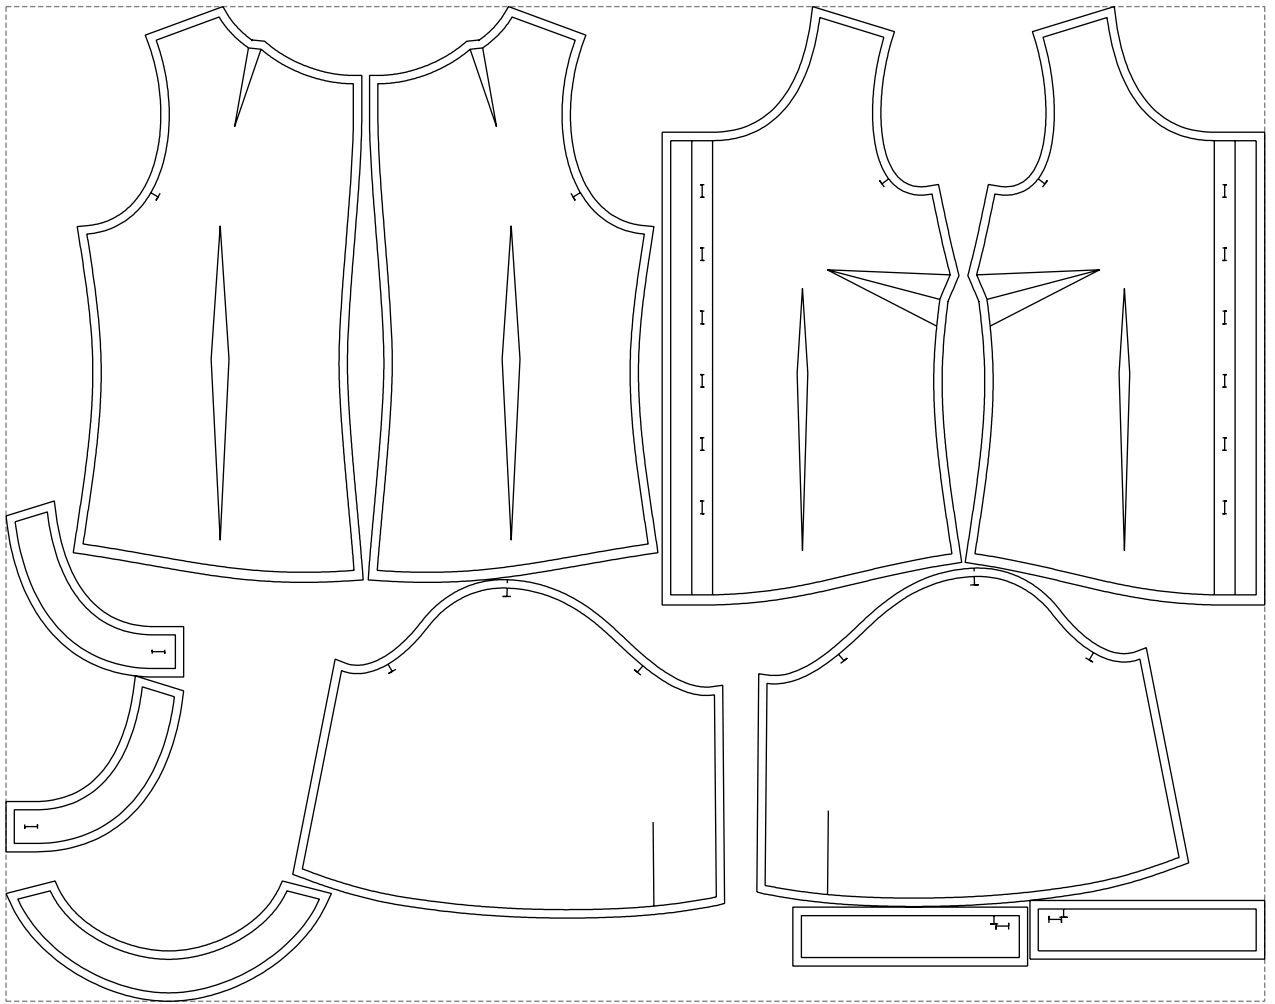

# Example

size:1499.00 x1184.73 mm

Maneken =1 ver.0

rz\_1=170

rz\_16=112

rz\_17=96.2

rz\_18=94

rz\_19=120