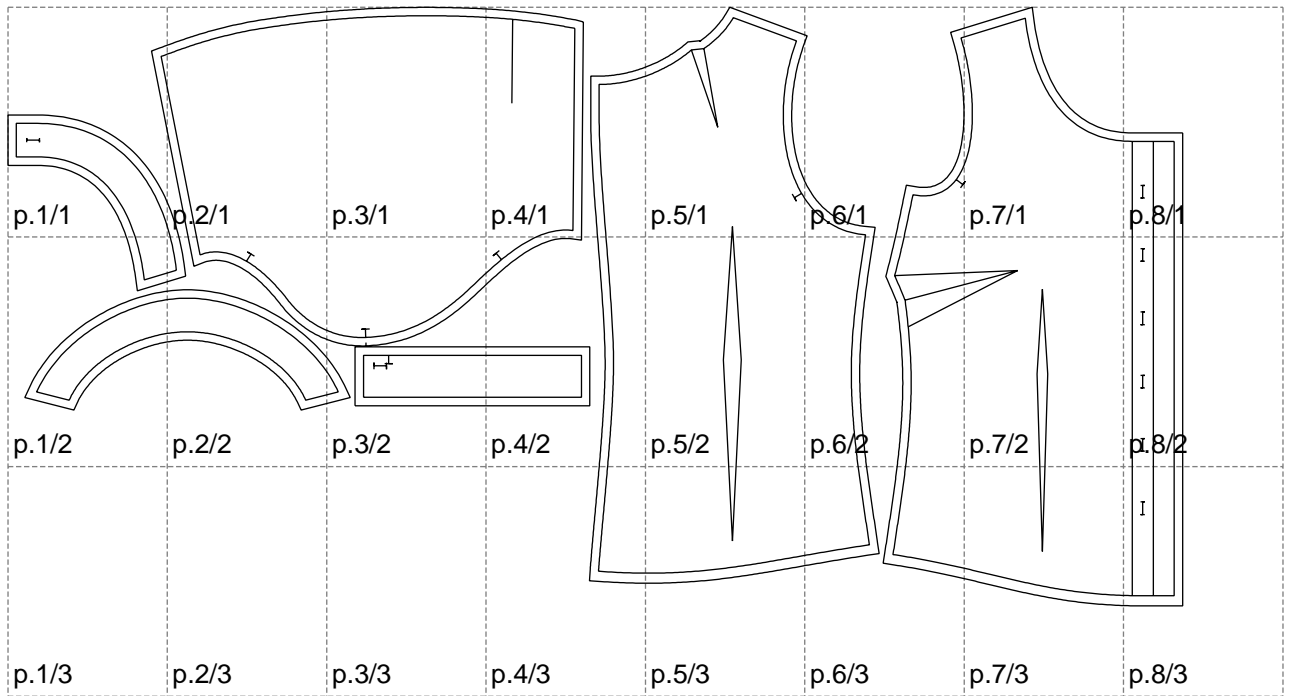

Not for print

Paper size: A4, size:1399.00 x712.70 mm

# Example

size:1499.00 x1184.73 mm

Maneken =1 ver.0

rz\_1=170

rz\_16=112

rz\_17=96.2

rz\_18=94

rz\_19=120

rz\_20=117

---

. . . . .  
. . . . .  
. . . . .