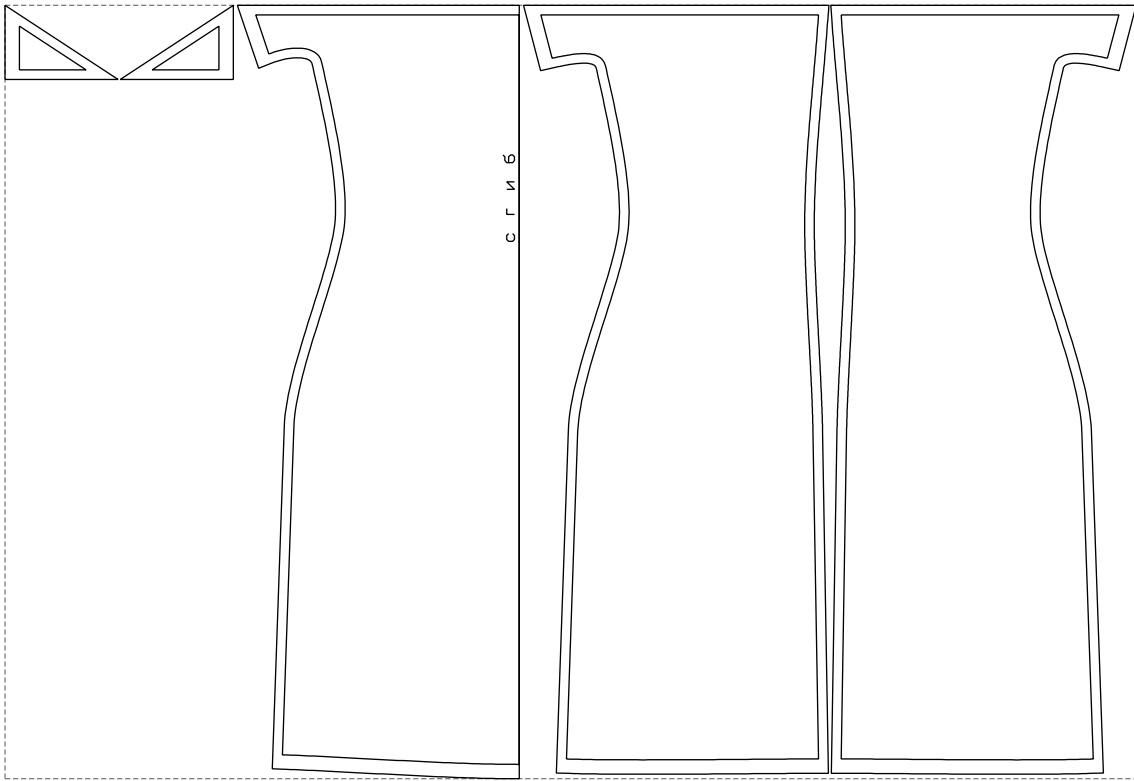

Not for print

Paper size: A4, size:1298.86 x806.27 mm

# Example

size:1178.78 x806.27 mm

Maneken =1 ver.0

rz\_1=170

rz\_16=88

rz\_17=75.6

rz\_18=67.6

rz\_19=96