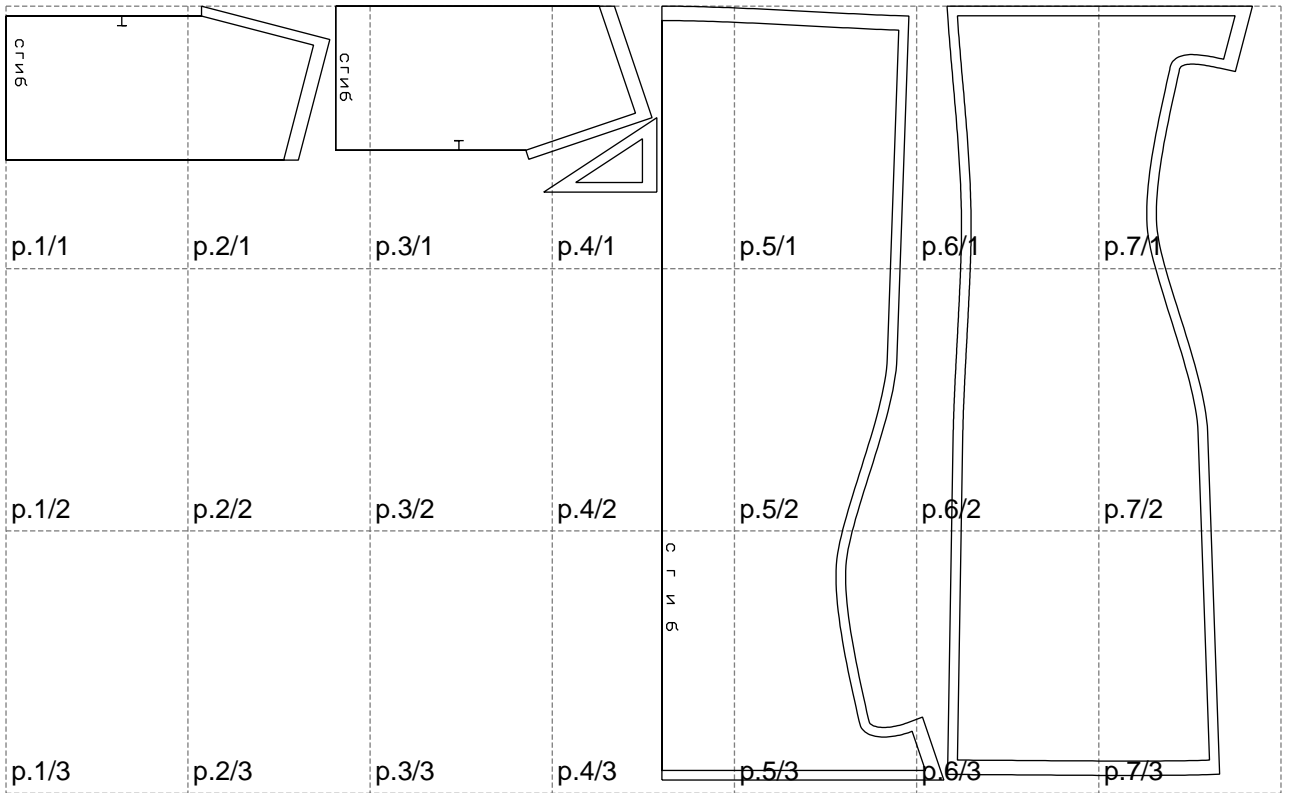

Not for print

Paper size: A4, size:1298.86 x806.27 mm

# Example

size:1178.78 x806.27 mm

Maneken =1 ver.0

rz\_1=170

rz\_16=88

rz\_17=75.6

rz\_18=67.6

rz\_19=96

rz\_20=94.6

---

. . . . .  
. . . . .  
. . . . .